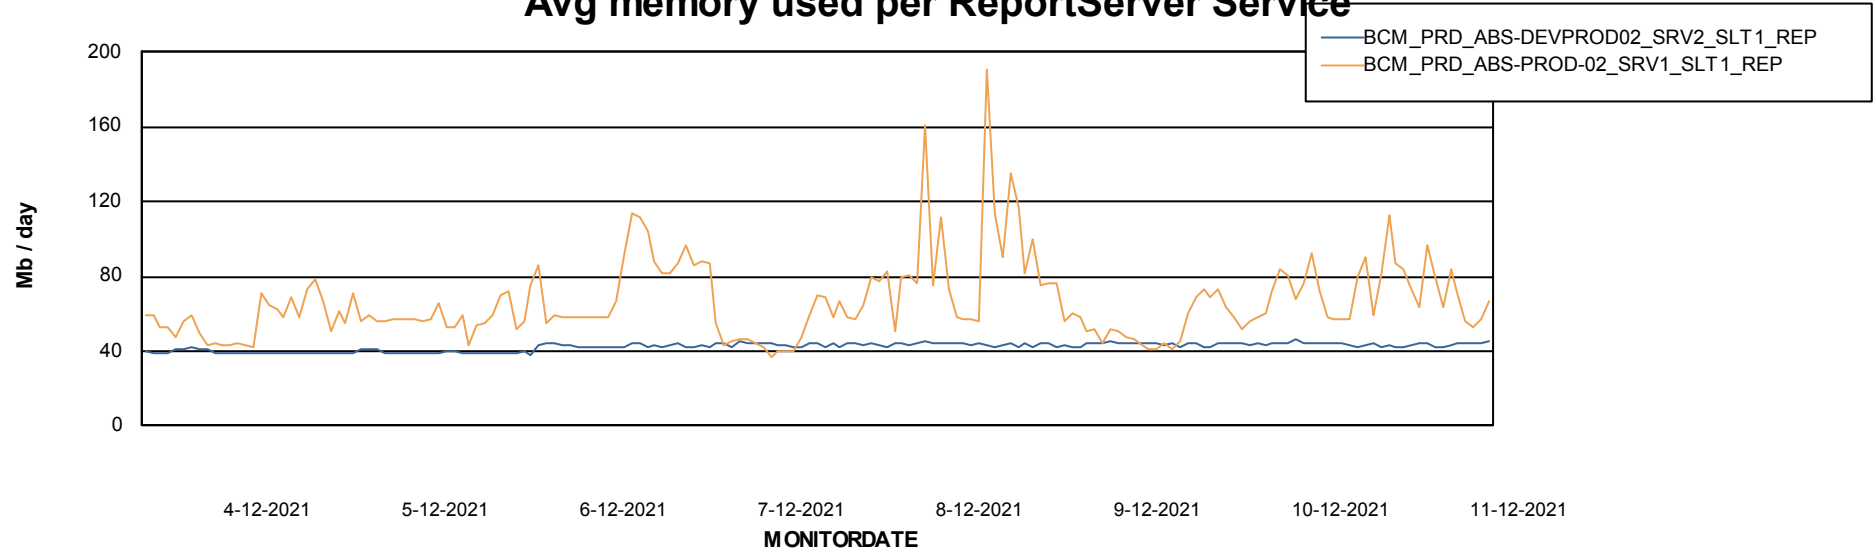

ABSSolute Application ReportServer Services

Avg memory used per ReportServer Service