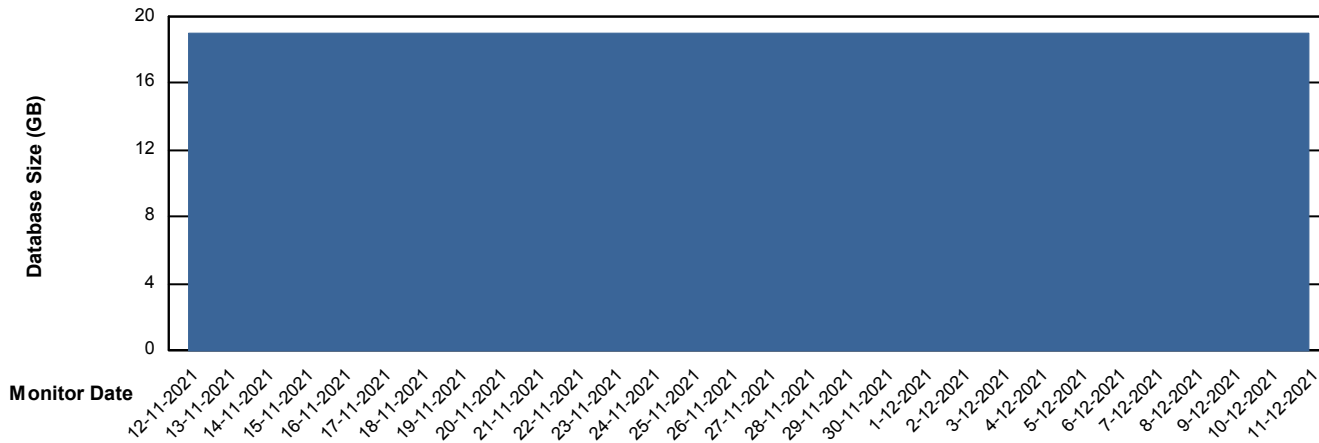

DATABASE SIZE BCMDB_ABS1 Production Database

Database growth over last month