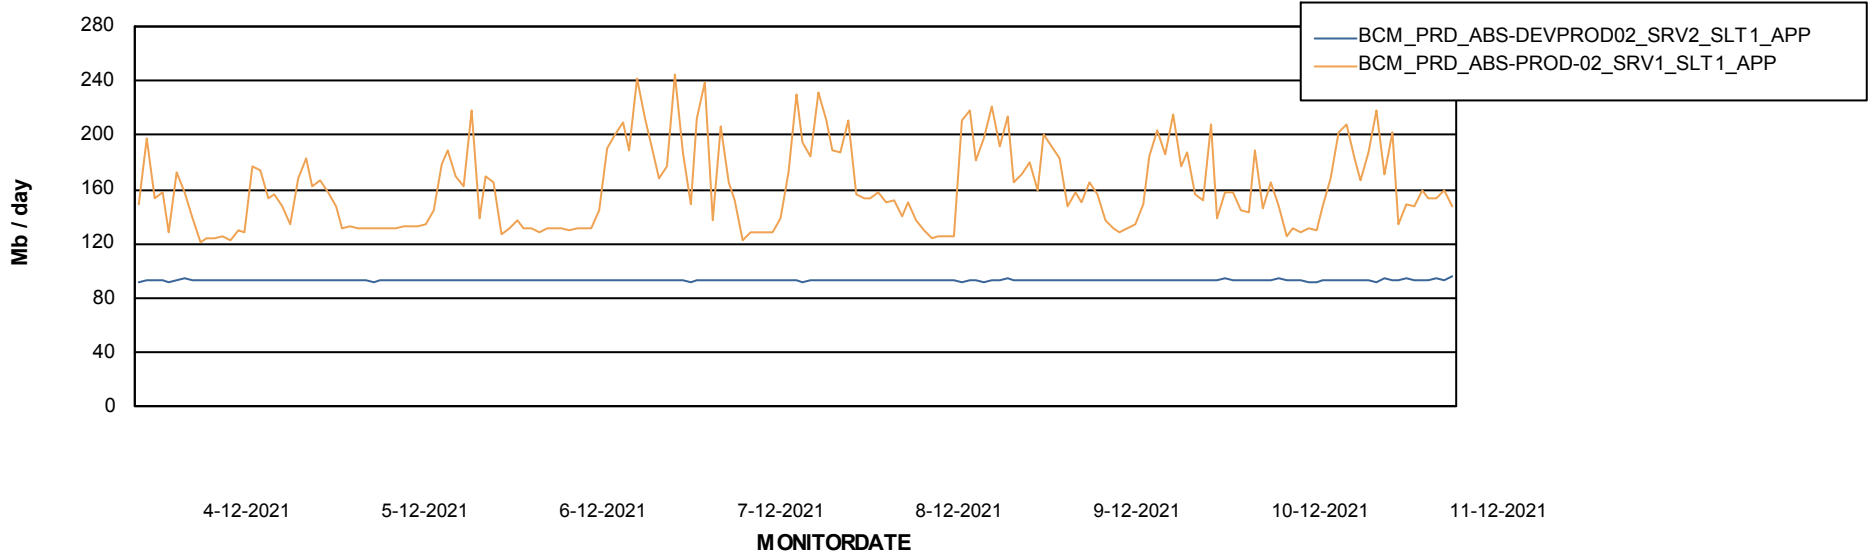

ABSSolute Application Server Services

Avg memory used per ABS Server Service