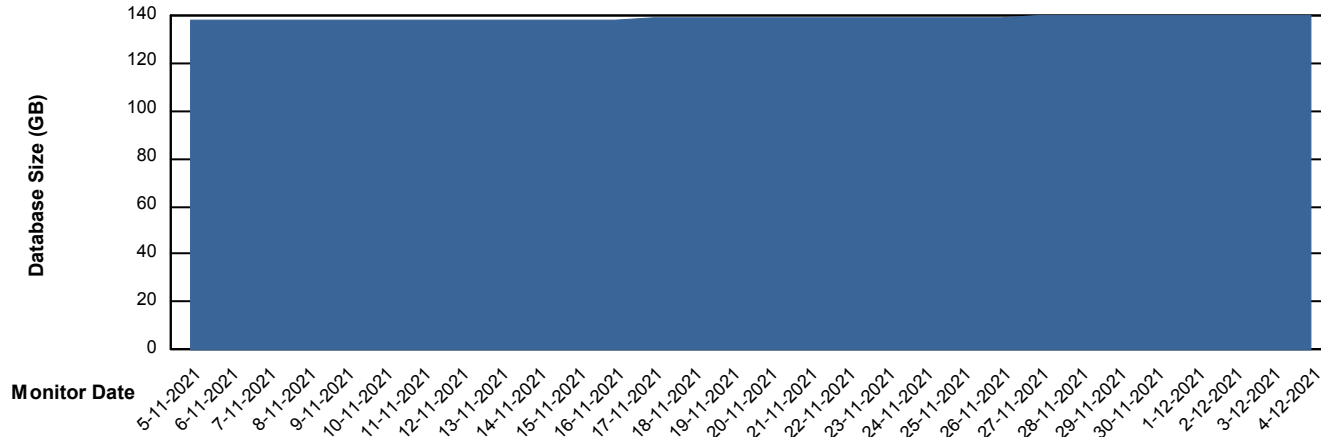

DB Processes Max 300

Weekly SLA Customer Report

Customer VOS_Production
Database ID 68

Database Performance VOSDB_Standby

DB Processes Max 500

Weekly SLA Customer Report

Customer VOS_Production
Database ID 68

DATABASE SIZE VOSDB_BI

Database growth over last month

DATABASE SIZE VOSDB_Production

Database growth over last month

Weekly SLA Customer Report

Customer VOS_Production
Database ID 68

Database Tablespace VOSDB_BI