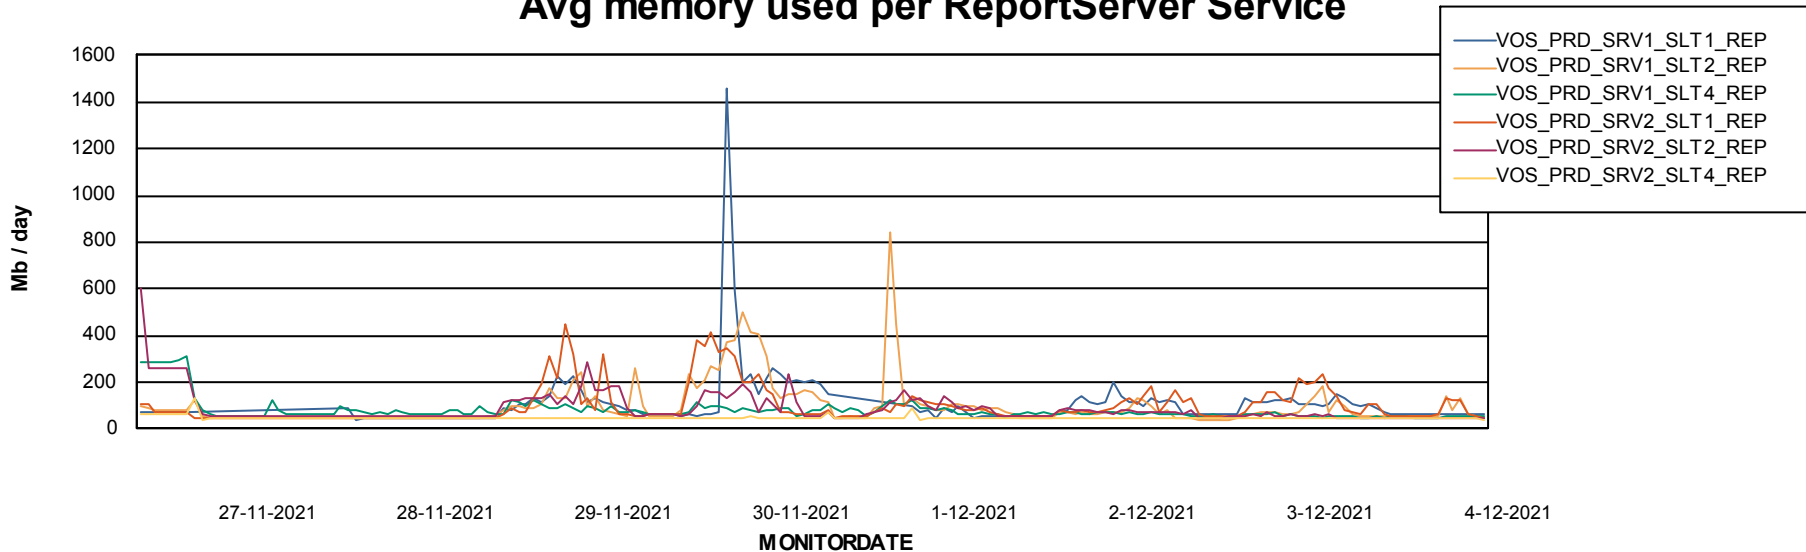

ABSSolute Application ReportServer Services

Avg memory used per ReportServer Service