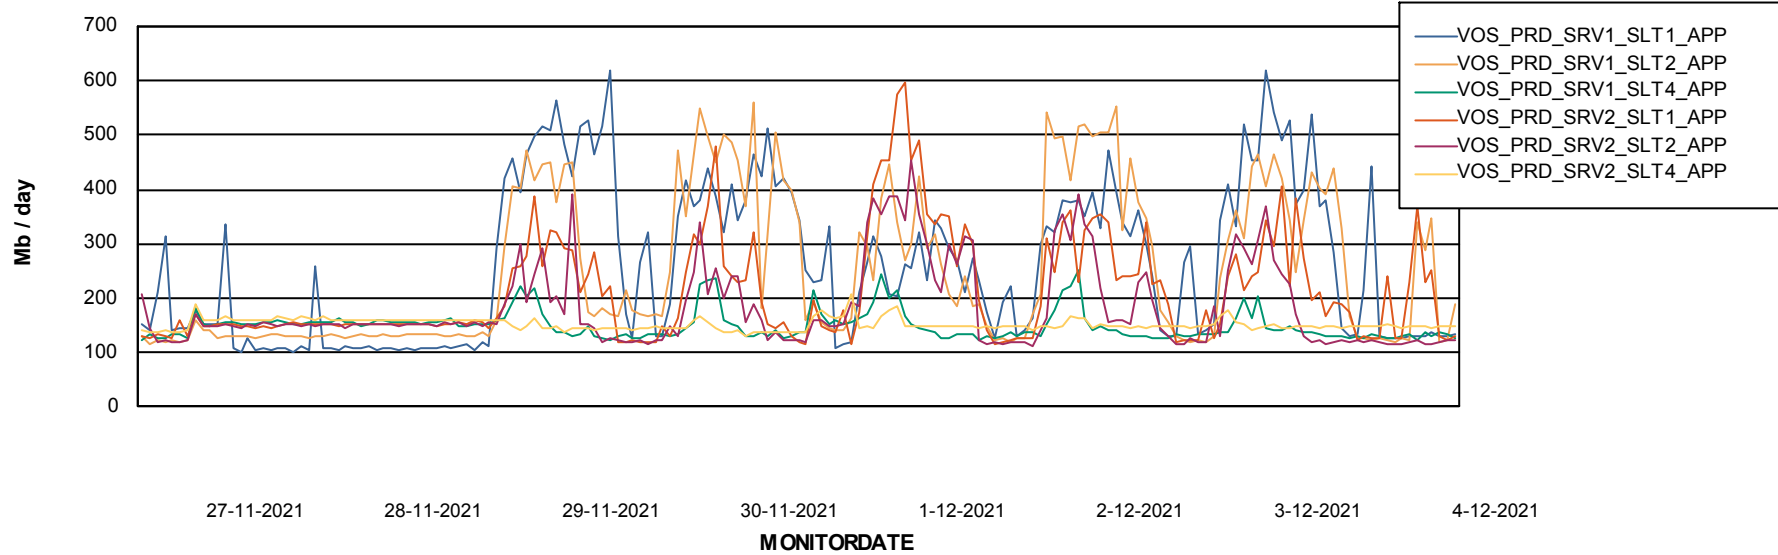

ABSSolute Application Server Services

Avg memory used per ABS Server Service