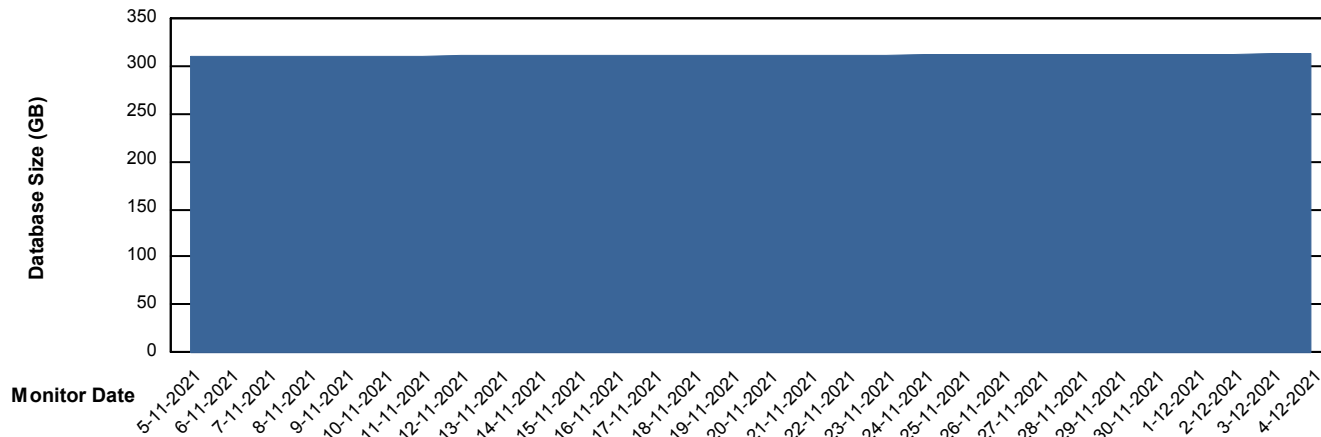

DB Processes Max 300

Weekly SLA Customer Report

Customer VOS_Production
Database ID 68

Database Performance VOSDB_Standby

DB Processes Max 500

Weekly SLA Customer Report

Customer VOS_Production
Database ID 68

DATABASE SIZE VOSDB_BI

Database growth over last month

DATABASE SIZE VOSDB_Production

Database growth over last month

Weekly SLA Customer Report

Customer VOS_Production
Database ID 68

Database Tablespace VOSDB_BI