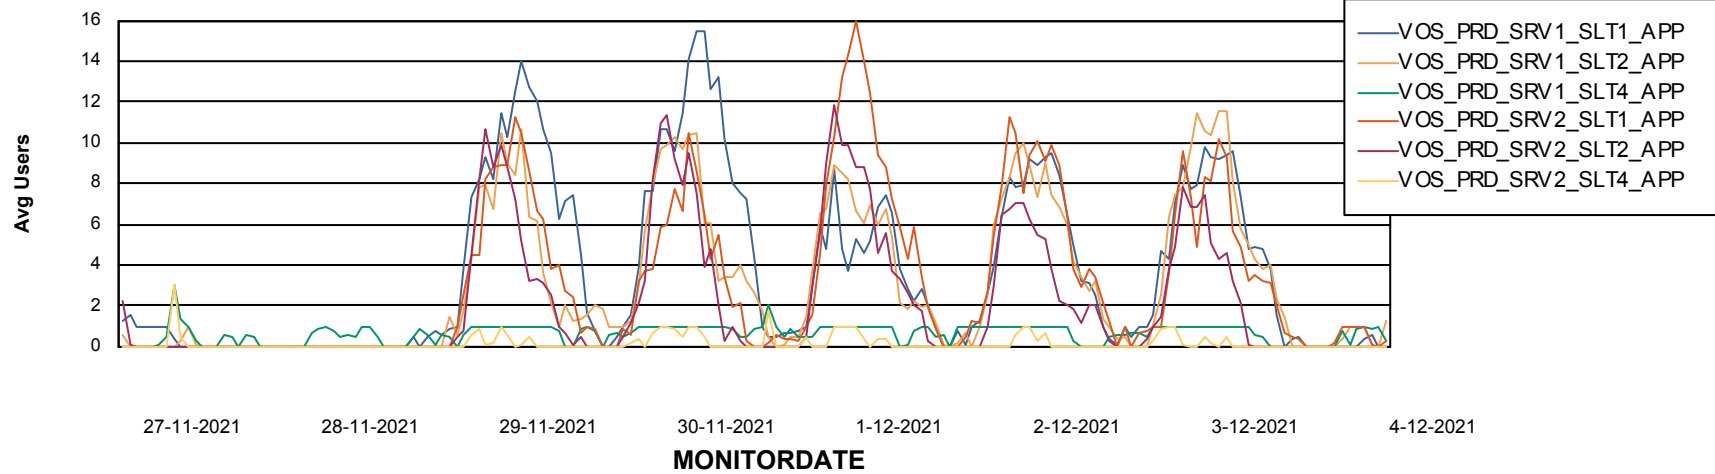

Weekly SLA Customer Report

Customer VOS_Production
Database ID 68

ABSSolute Application Server Services

Avg memory used per ABS Server Service

Avg users per day per ABS server

Weekly SLA Customer Report

Customer VOS_Production
Database ID 68