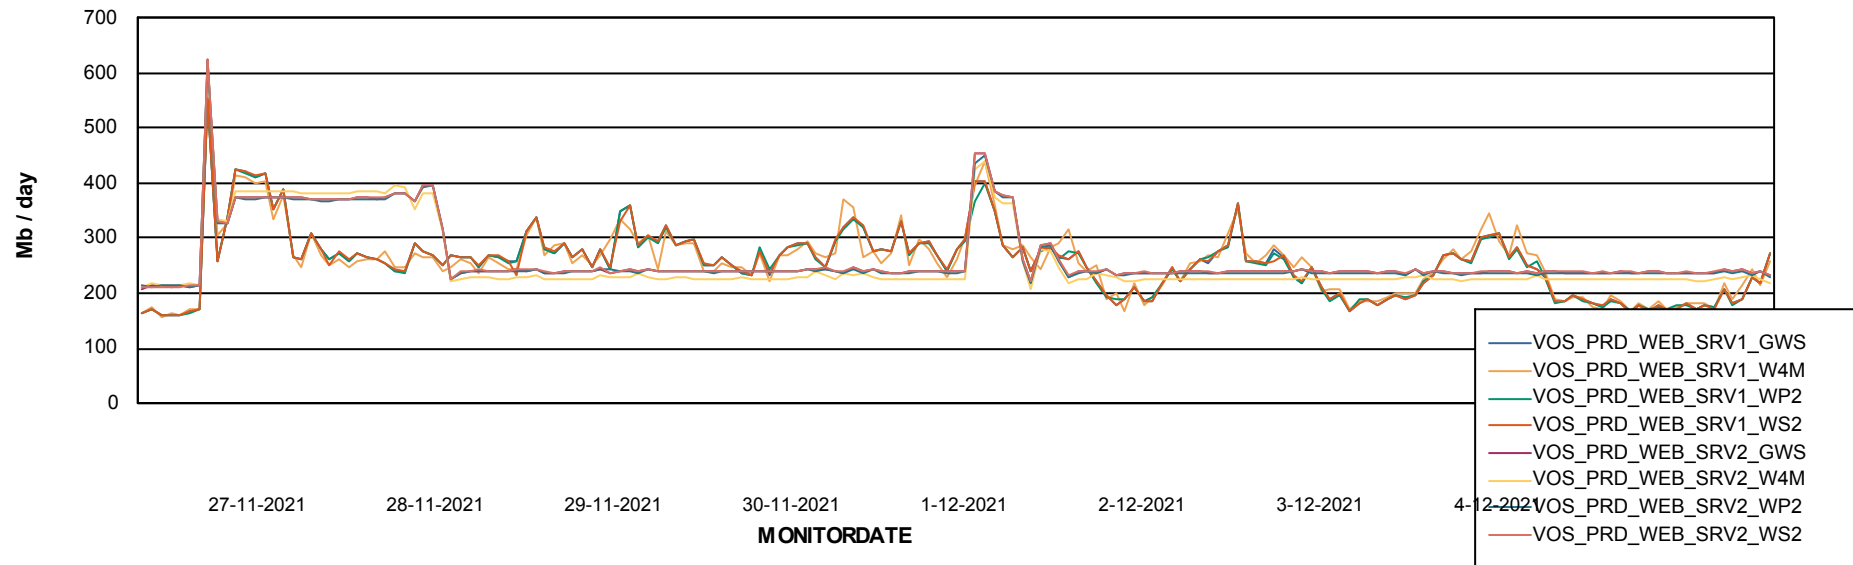

ABSSolute Application ReportServer Services

Avg memory used per ReportServer Service

Weekly SLA Customer Report

Customer VOS_Production
Database ID 68

ABSSolute Web Component Services

Avg memory used per ABS Web component