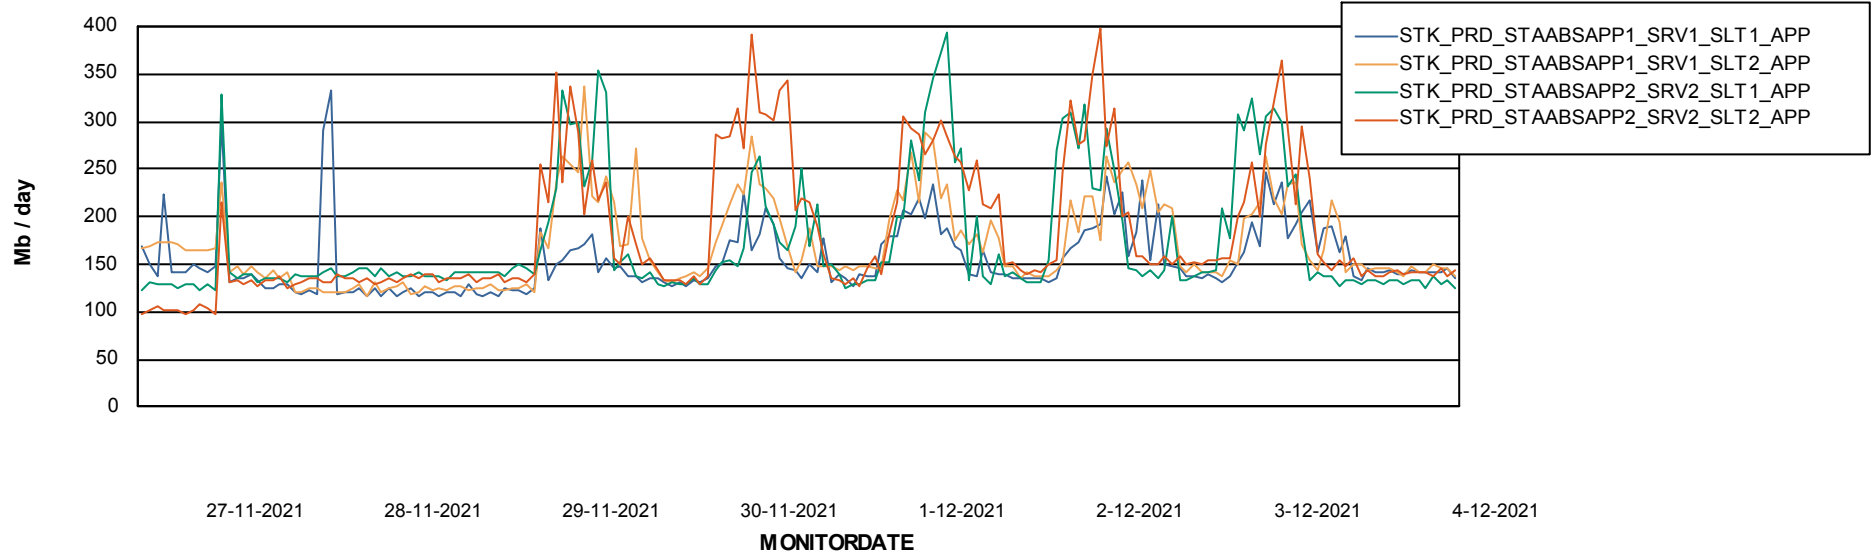

ABSSolute Application Server Services

Avg memory used per ABS Server Service