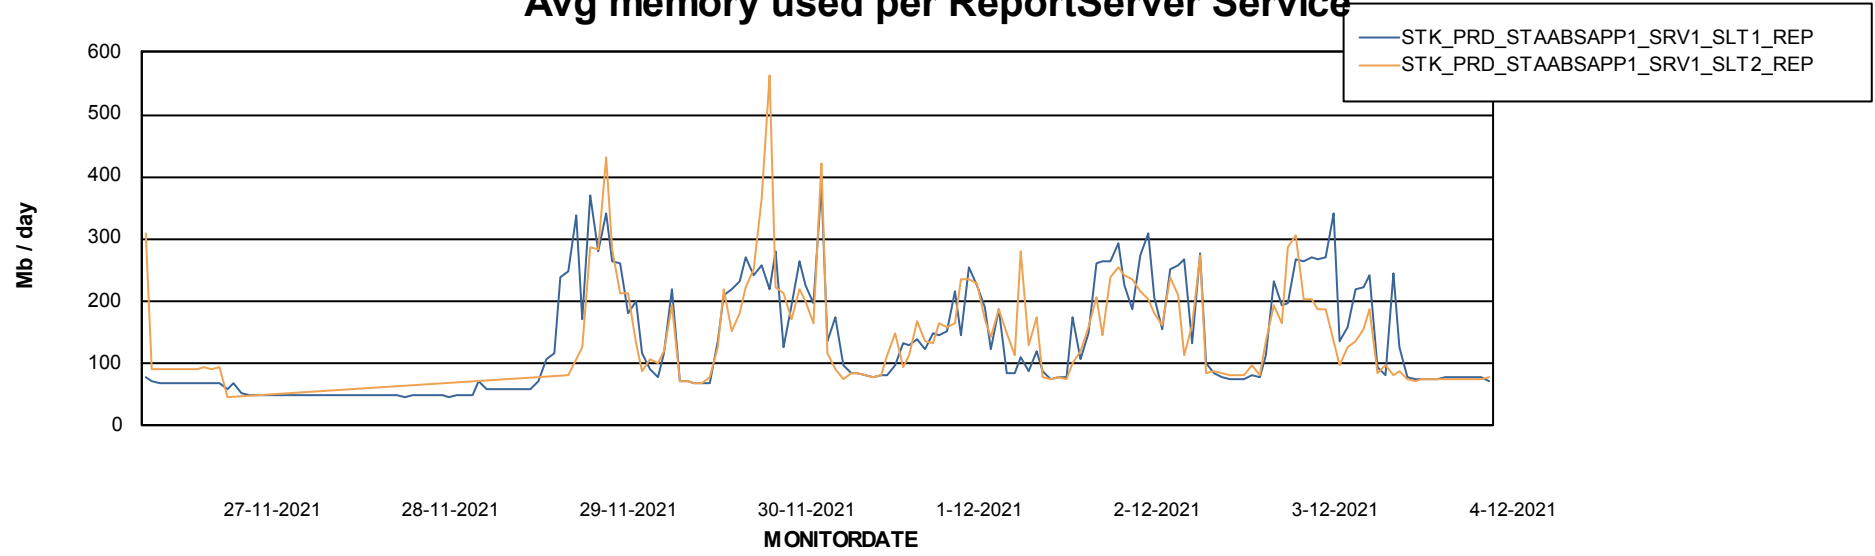

Avg memory used per ABS Server Service

Avg users per day per ABS server

Weekly SLA Customer Report

Customer STK_Production
Database ID 82

ABSSolute Application ReportServer Services

Avg memory used per ReportServer Service