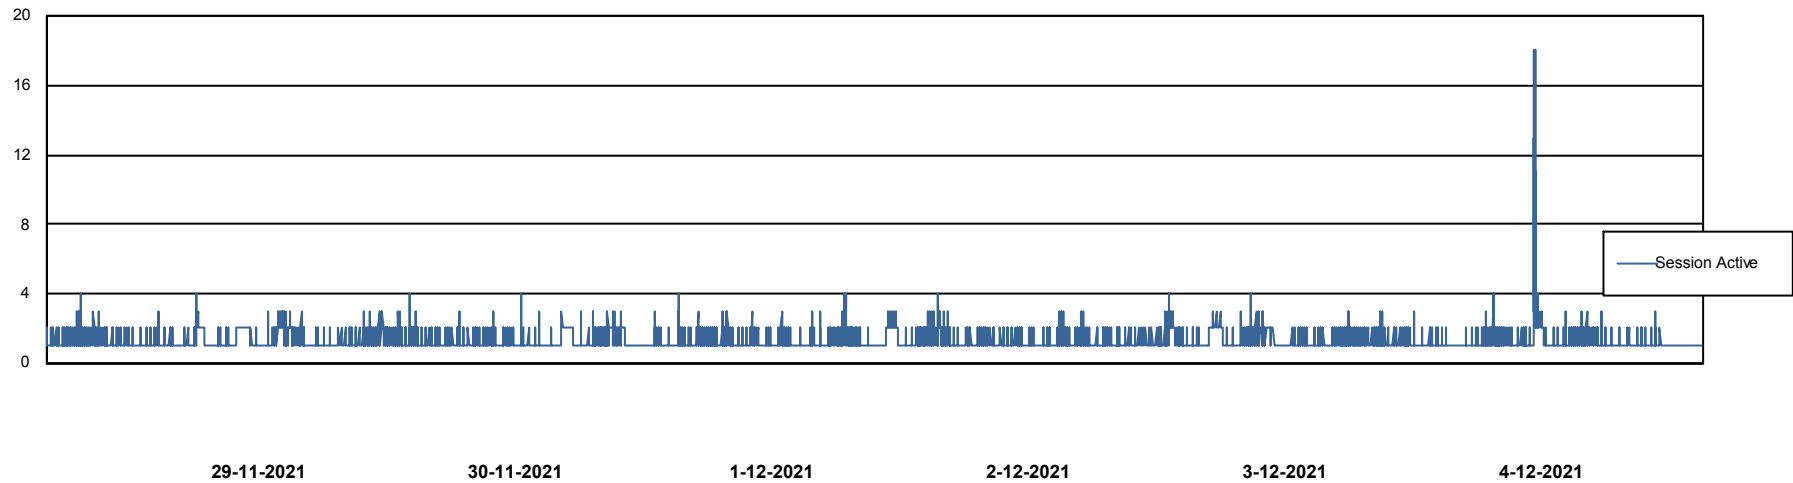

Weekly SLA Customer Report

Customer STK_Production
Database ID 82

Weekly SLA Customer Report

Customer STK_Production
Database ID 82

Database Performance STKDB_ABS1 Production Database

DB Processes Max 500
DB Sessions Max 776

Weekly SLA Customer Report

Customer STK_Production
Database ID 82

Database Performance STKDB_ABS1SB Standby Database

DB Processes Max 500
DB Sessions Max 774

Weekly SLA Customer Report

Customer STK_Production
 Database ID 82

DATABASE SIZE STKDB_ABS1 Production Database

Database growth over last month

Database Tablespace STKDB_ABS1 Production Database

Date	Tablespace Name	Filesize (Gb)	Usedsize (Gb)	Percentage free
4-12-2021	ABSDATA	177	129	27
	INDX	220	184	16
3-12-2021	ABSDATA	177	129	27
	INDX	220	184	16
2-12-2021	ABSDATA	177	129	27
	INDX	220	184	16
1-12-2021	ABSDATA	177	129	27
	INDX	220	184	16
30-11-2021	ABSDATA	177	129	27
	INDX	220	184	16
29-11-2021	ABSDATA	177	129	27
	INDX	220	184	16
28-11-2021	ABSDATA	177	129	27
	INDX	220	184	16