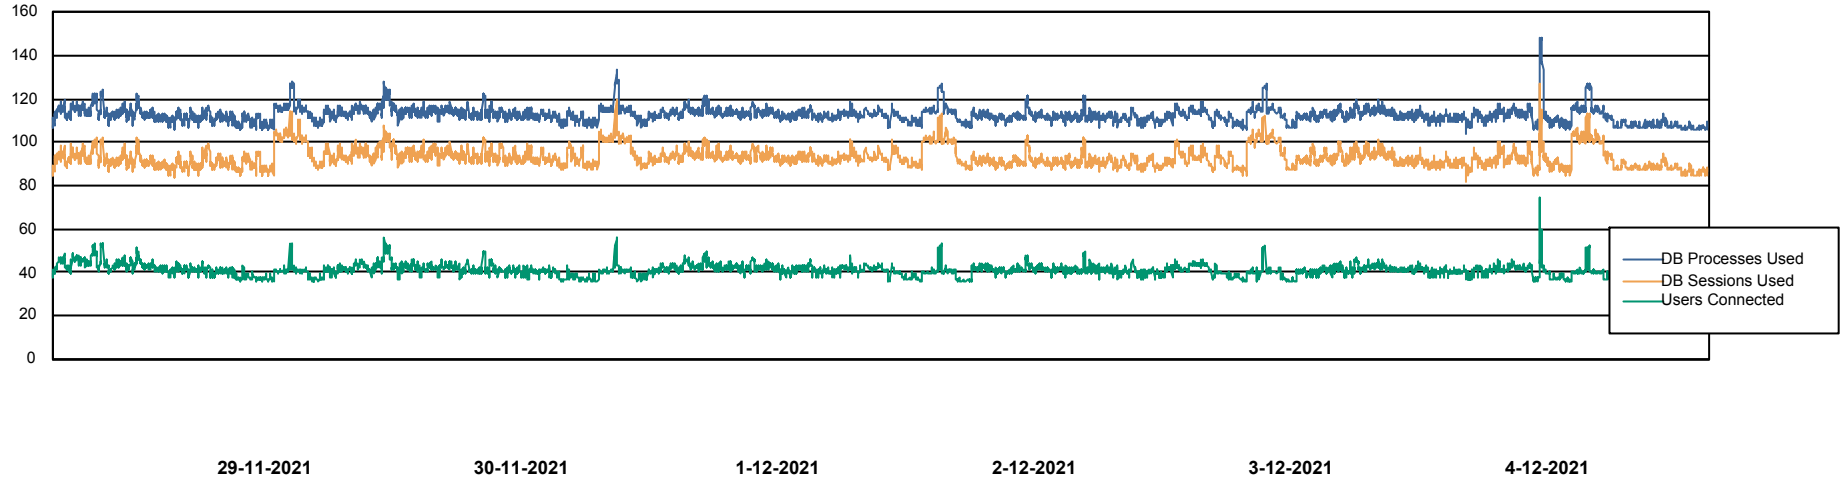

Weekly SLA Customer Report

Customer STK_Production
Database ID 82

Weekly SLA Customer Report

Customer STK_Production
Database ID 82

Database Performance STKDB_ABS1 Production Database

DB Processes Max 500
DB Sessions Max 776

Weekly SLA Customer Report

Customer STK_Production
Database ID 82

Database Performance STKDB_ABS1SB Standby Database

DB Processes Max 500
DB Sessions Max 774

Weekly SLA Customer Report

Customer STK_Production
 Database ID 82