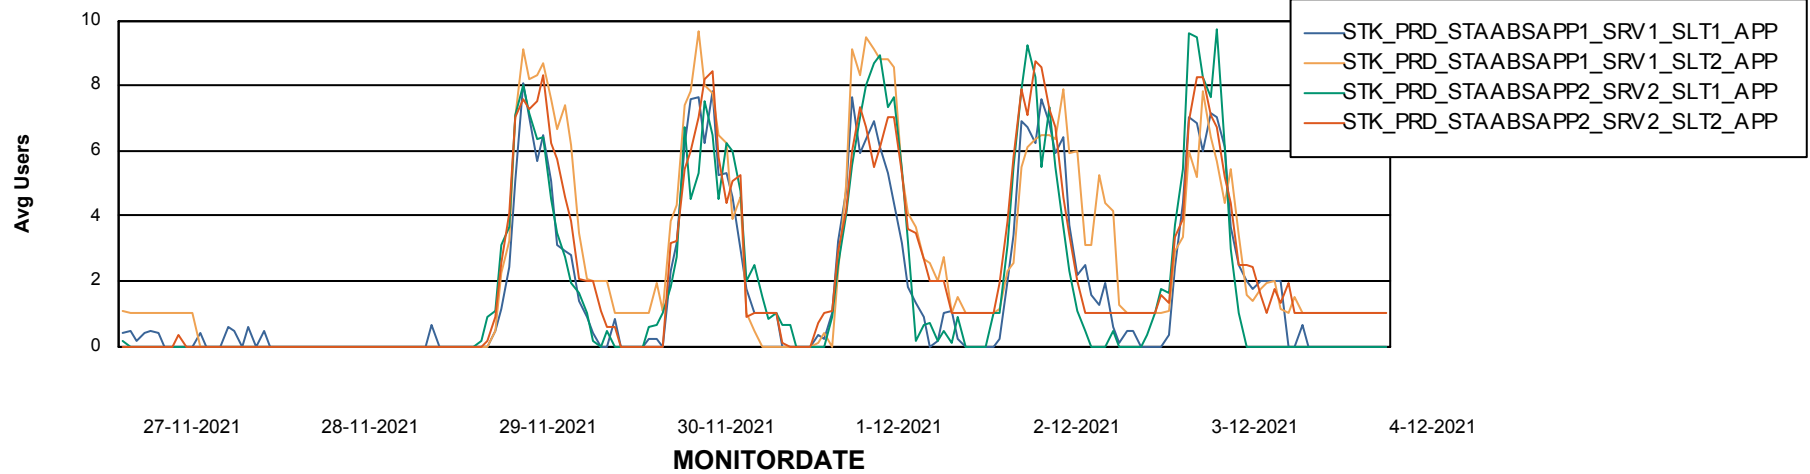

Avg users per day per ABS server