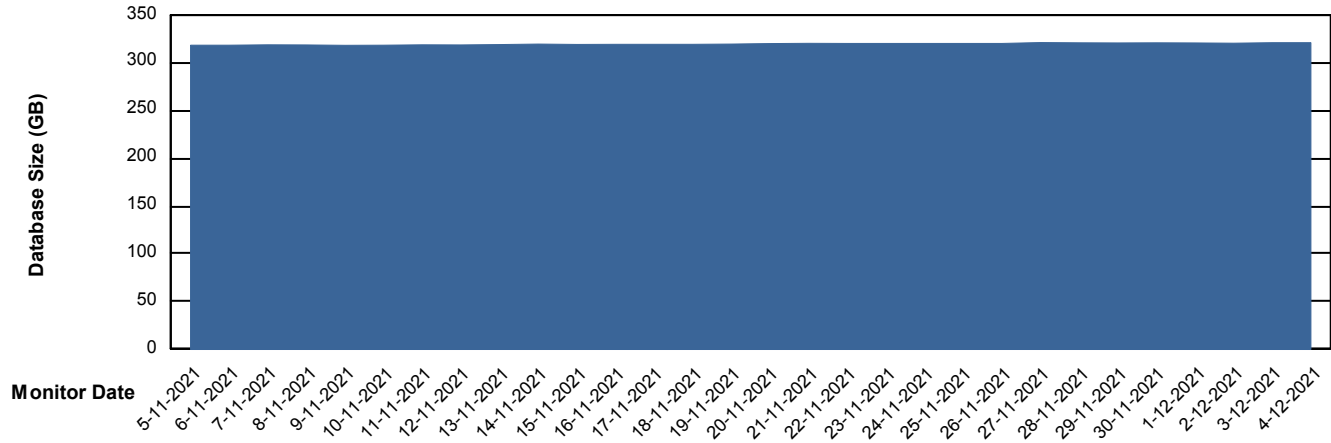

Weekly SLA Customer Report

Customer STK_Production
Database ID 82

Weekly SLA Customer Report

Customer STK_Production
Database ID 82

Database Performance STKDB_ABS1 Production Database

DB Processes Max 500
DB Sessions Max 776

Weekly SLA Customer Report

Customer STK_Production
Database ID 82

Database Performance STKDB_ABS1SB Standby Database

DB Processes Max 500
DB Sessions Max 774

Weekly SLA Customer Report

Customer STK_Production
 Database ID 82

DATABASE SIZE STKDB_ABS1 Production Database

Database growth over last month

Database Tablespace STKDB_ABS1 Production Database

Date	Tablespace Name	Filesize (Gb)	Usedsize (Gb)	Percentage free
4-12-2021	ABSDATA	177	129	27
	INDX	220	184	16
3-12-2021	ABSDATA	177	129	27
	INDX	220	184	16
2-12-2021	ABSDATA	177	129	27
	INDX	220	184	16
1-12-2021	ABSDATA	177	129	27
	INDX	220	184	16
30-11-2021	ABSDATA	177	129	27
	INDX	220	184	16
29-11-2021	ABSDATA	177	129	27
	INDX	220	184	16
28-11-2021	ABSDATA	177	129	27
	INDX	220	184	16