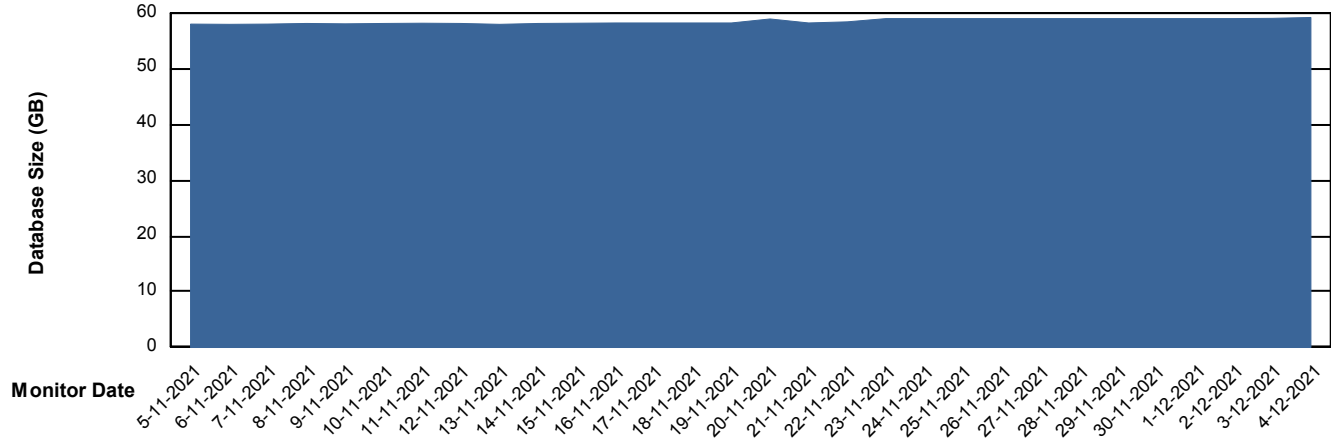

Database Performance SPODB_Production

DB Processes Max 300
DB Sessions Max 472

Weekly SLA Customer Report

Customer SPO_Production Silver
Database ID 57

Database Performance SPODB_Standby

DB Processes Max 300
DB Sessions Max 472

Weekly SLA Customer Report

Customer SPO_Production Silver
Database ID 57

DATABASE SIZE SPODB_BI

Database growth over last month

DATABASE SIZE SPODB_Production

Database growth over last month

Weekly SLA Customer Report