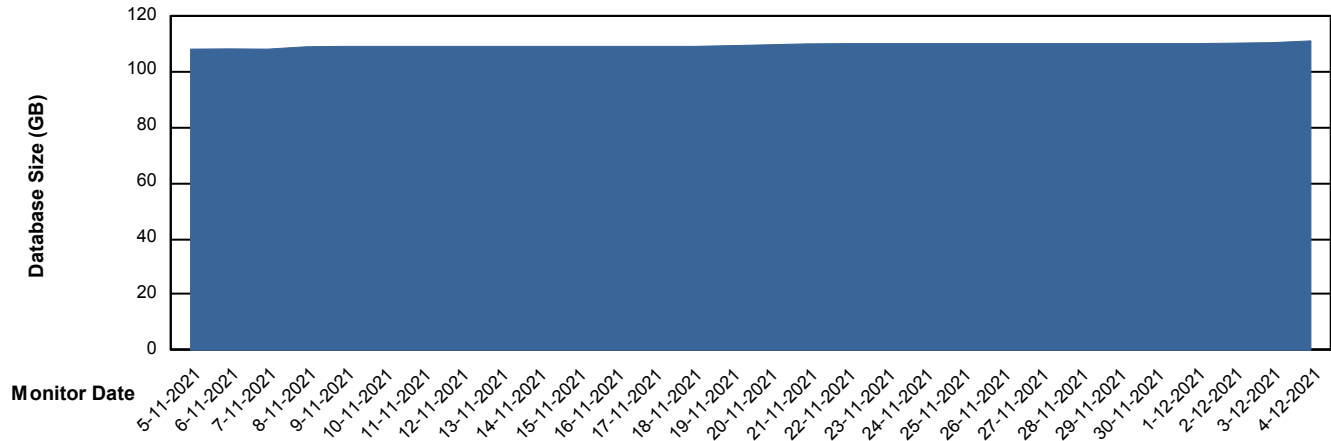

Weekly SLA Customer Report

Customer SPO_Production Silver
Database ID 57

DATABASE SIZE SPODB_BI

Database growth over last month

DATABASE SIZE SPODB_Production

Database growth over last month

Weekly SLA Customer Report

Customer SPO_Production Silver
 Database ID 57

Database Tablespace SPODB_BI

Date	Tablespace Name	Filesize (Gb)	Usedsize (Gb)	Percentage free
4-12-2021	ABSDATA	30	25	17
	INDX	39	33	15
3-12-2021	ABSDATA	30	25	17
	INDX	39	33	15
2-12-2021	ABSDATA	29	25	14
	INDX	39	32	18
1-12-2021	ABSDATA	29	25	14
	INDX	39	32	18
30-11-2021	ABSDATA	29	25	14
	INDX	39	32	18
29-11-2021	ABSDATA	29	25	14
	INDX	39	32	18
28-11-2021	ABSDATA	29	25	14
	INDX	39	32	18