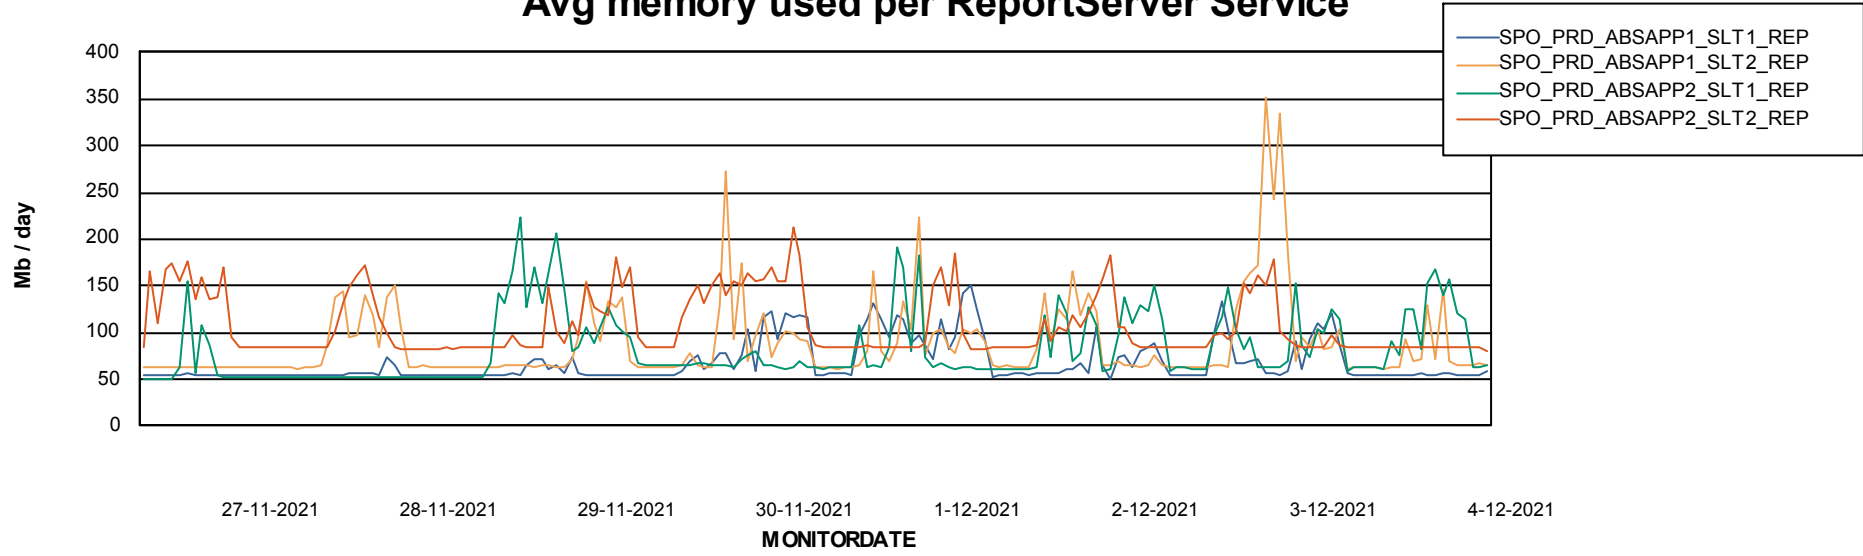

Avg users per day per ABS server

Weekly SLA Customer Report

Customer SPO_Production Silver
Database ID 57

ABSSolute Application ReportServer Services

Avg memory used per ReportServer Service

Weekly SLA Customer Report