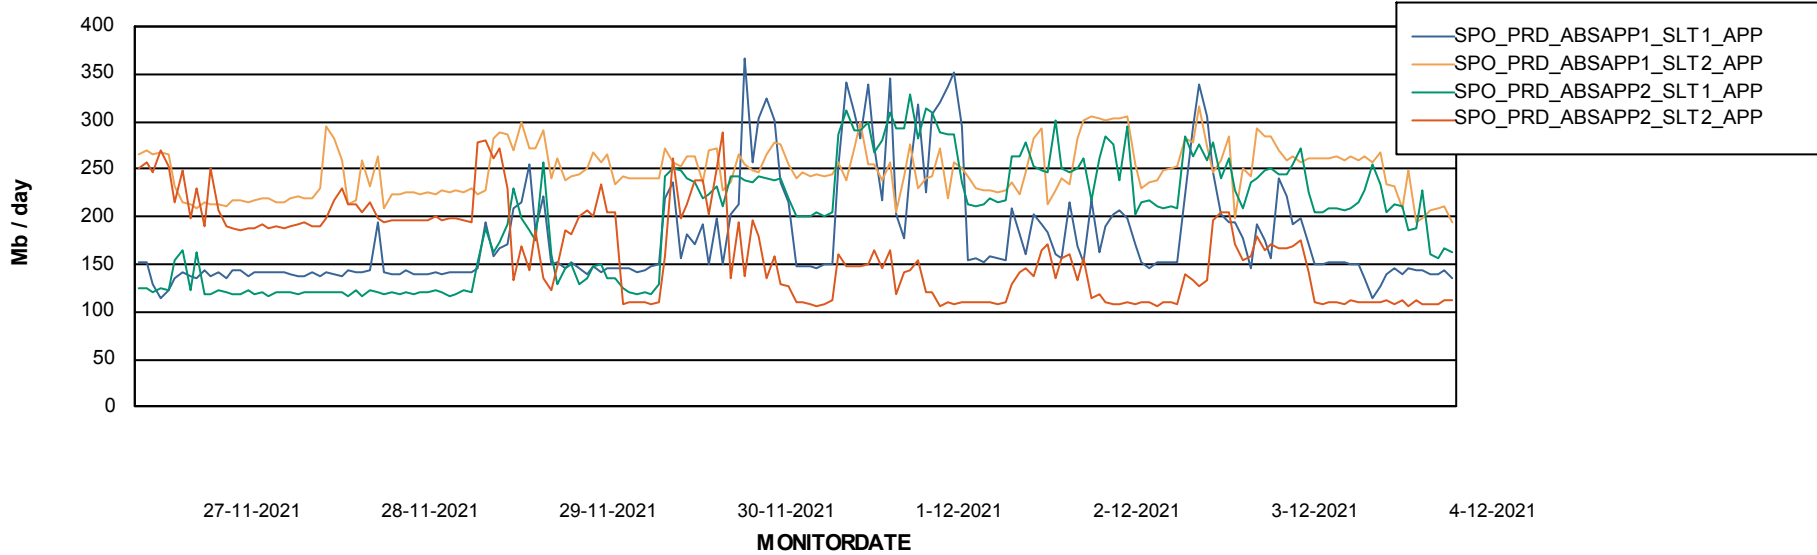

Standby Database Health SPO_Production Silver

Recovery lag for last 7 days

Weekly SLA Customer Report

Customer SPO_Production Silver
Database ID 57

ABSSolute Application Server Services

Avg memory used per ABS Server Service