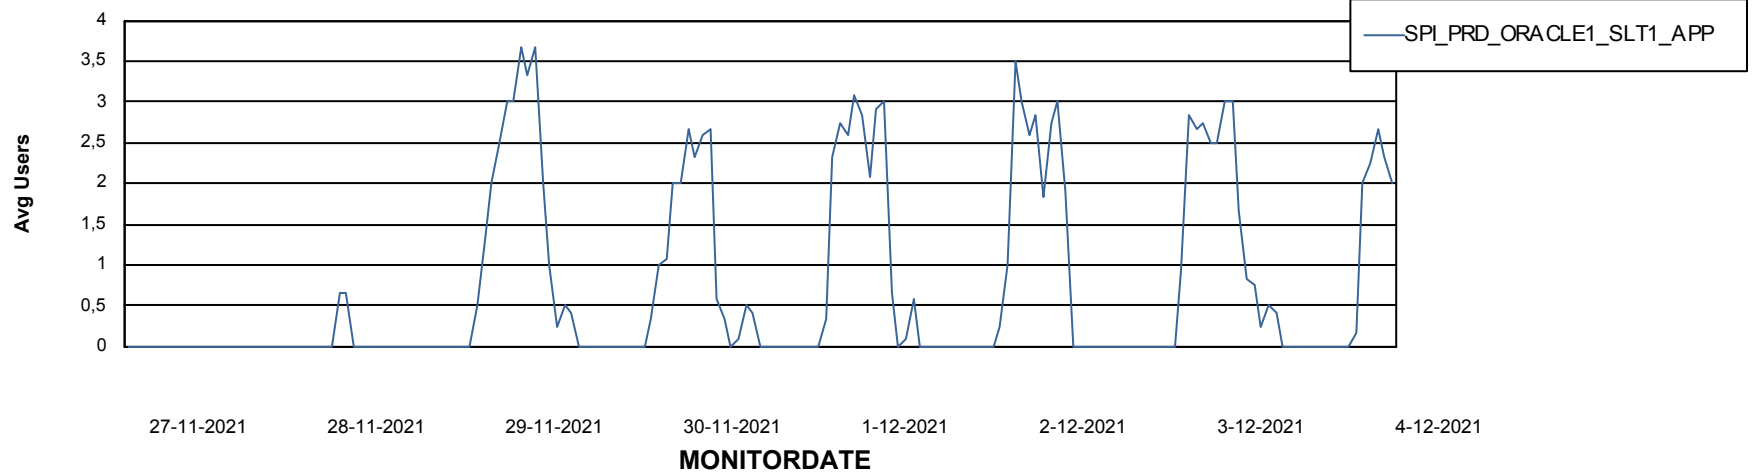

Weekly SLA Customer Report

Customer SPI_Production
Database ID 49

ABSSolute Application Server Services

Avg memory used per ABS Server Service

Avg users per day per ABS server

Weekly SLA Customer Report

Customer SPI_Production
Database ID 49