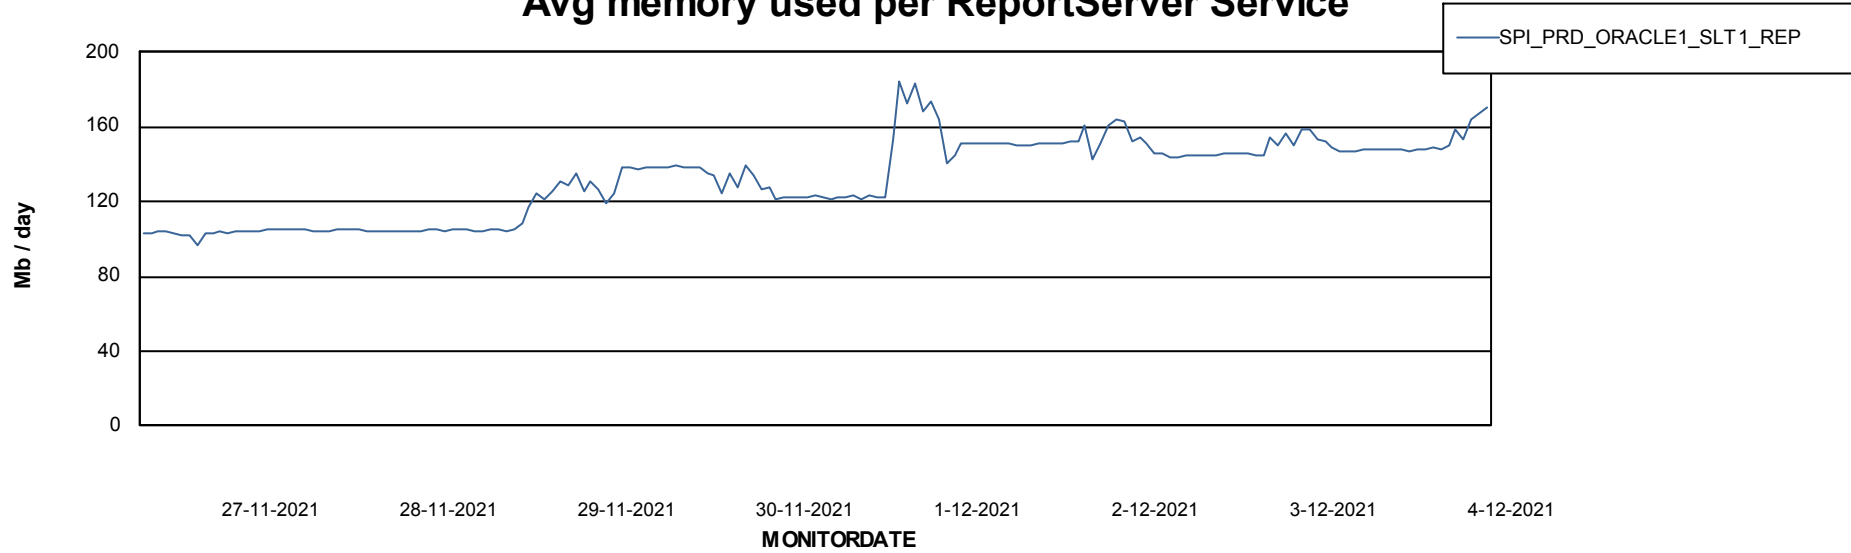

ABSSolute Application ReportServer Services

Avg memory used per ReportServer Service