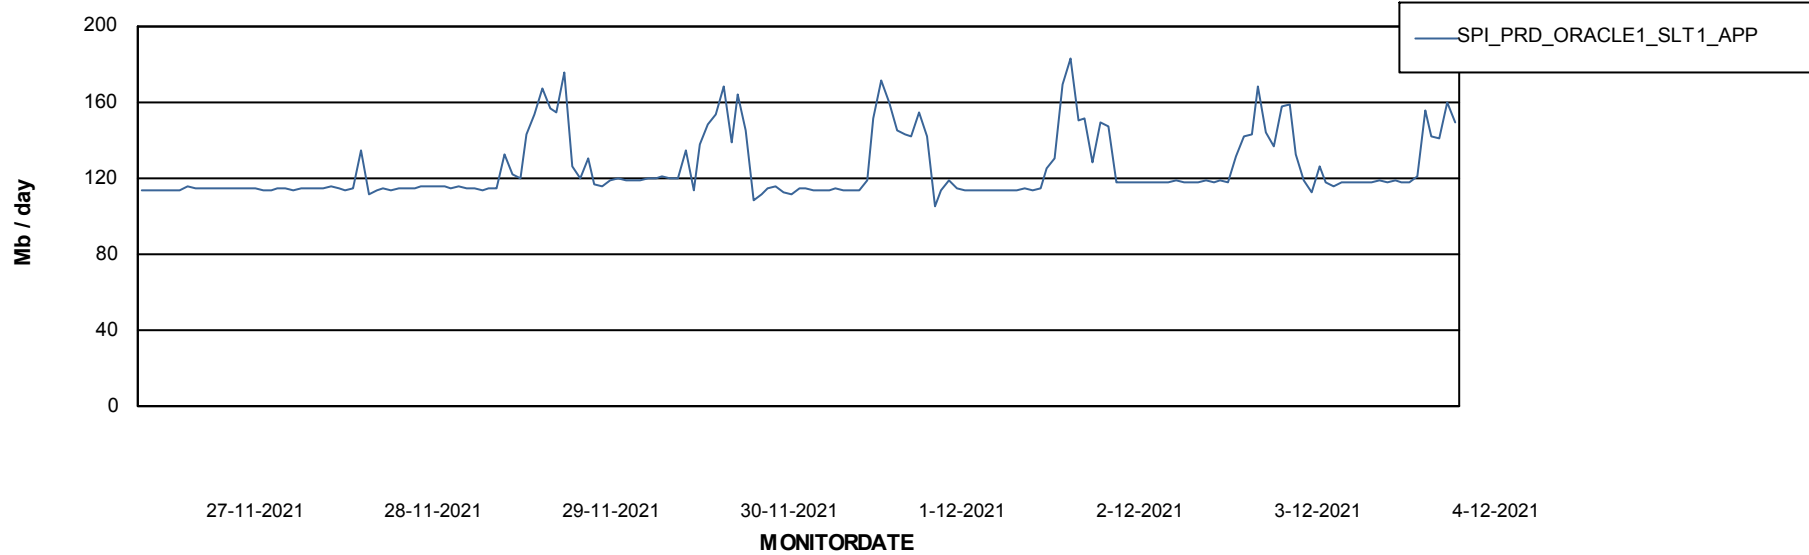

Weekly SLA Customer Report

Customer SPI_Production
Database ID 49

Database Performance SPIDB_Production

DB Processes Max 500

Weekly SLA Customer Report

Customer SPI_Production
Database ID 49

Database Performance SPIDB_Standby

DB Processes Max 500

Weekly SLA Customer Report

Customer SPI_Production
 Database ID 49

DATABASE SIZE SPIDB_Production

Database growth over last month

Database Tablespace SPIDB_Production

Date	Tablespace Name	Filesize (Gb)	Usedsize (Gb)	Percentage free
4-12-2021	ABSDATA	5	2	54
	INDX	8	4	53
3-12-2021	ABSDATA	5	2	54
	INDX	8	4	53
2-12-2021	ABSDATA	5	2	54
	INDX	8	4	53
1-12-2021	ABSDATA	5	2	54
	INDX	8	4	53
30-11-2021	ABSDATA	5	2	54
	INDX	8	4	53
29-11-2021	ABSDATA	5	2	54
	INDX	8	4	53
28-11-2021	ABSDATA	5	2	54
	INDX	8	4	53

Weekly SLA Customer Report

Customer SPI_Production
Database ID 49

ABSSolute Application Server Services

Avg memory used per ABS Server Service

Avg users per day per ABS server

Weekly SLA Customer Report

Customer SPI_Production
Database ID 49