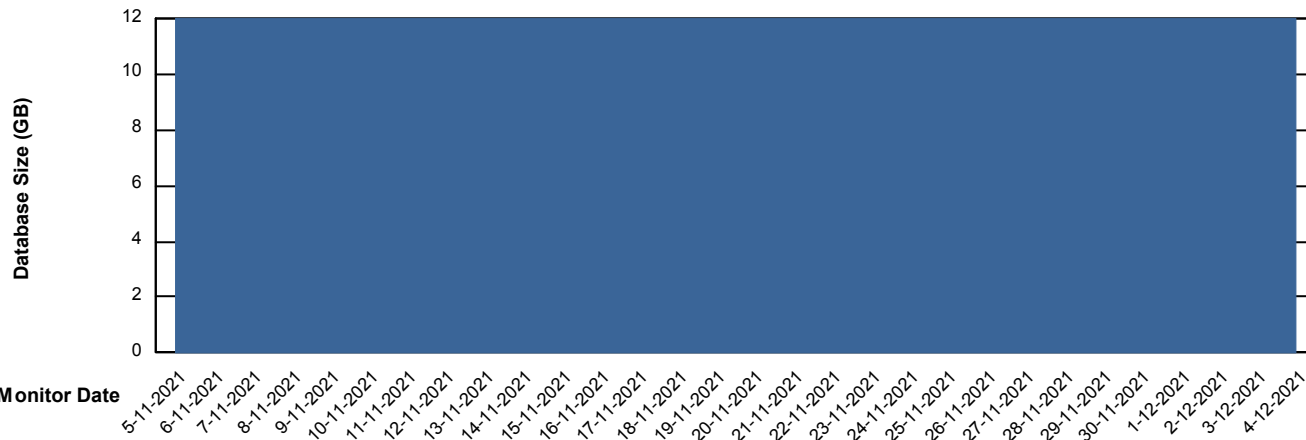

DB Processes Max 500

Weekly SLA Customer Report

Customer SPI_Production
 Database ID 49

DATABASE SIZE SPIDB_Production

Database growth over last month

Database Tablespace SPIDB_Production

Date	Tablespace Name	Filesize (Gb)	Usedsize (Gb)	Percentage free
4-12-2021	ABSDATA	5	2	54
	INDX	8	4	53
3-12-2021	ABSDATA	5	2	54
	INDX	8	4	53
2-12-2021	ABSDATA	5	2	54
	INDX	8	4	53
1-12-2021	ABSDATA	5	2	54
	INDX	8	4	53
30-11-2021	ABSDATA	5	2	54
	INDX	8	4	53
29-11-2021	ABSDATA	5	2	54
	INDX	8	4	53
28-11-2021	ABSDATA	5	2	54
	INDX	8	4	53