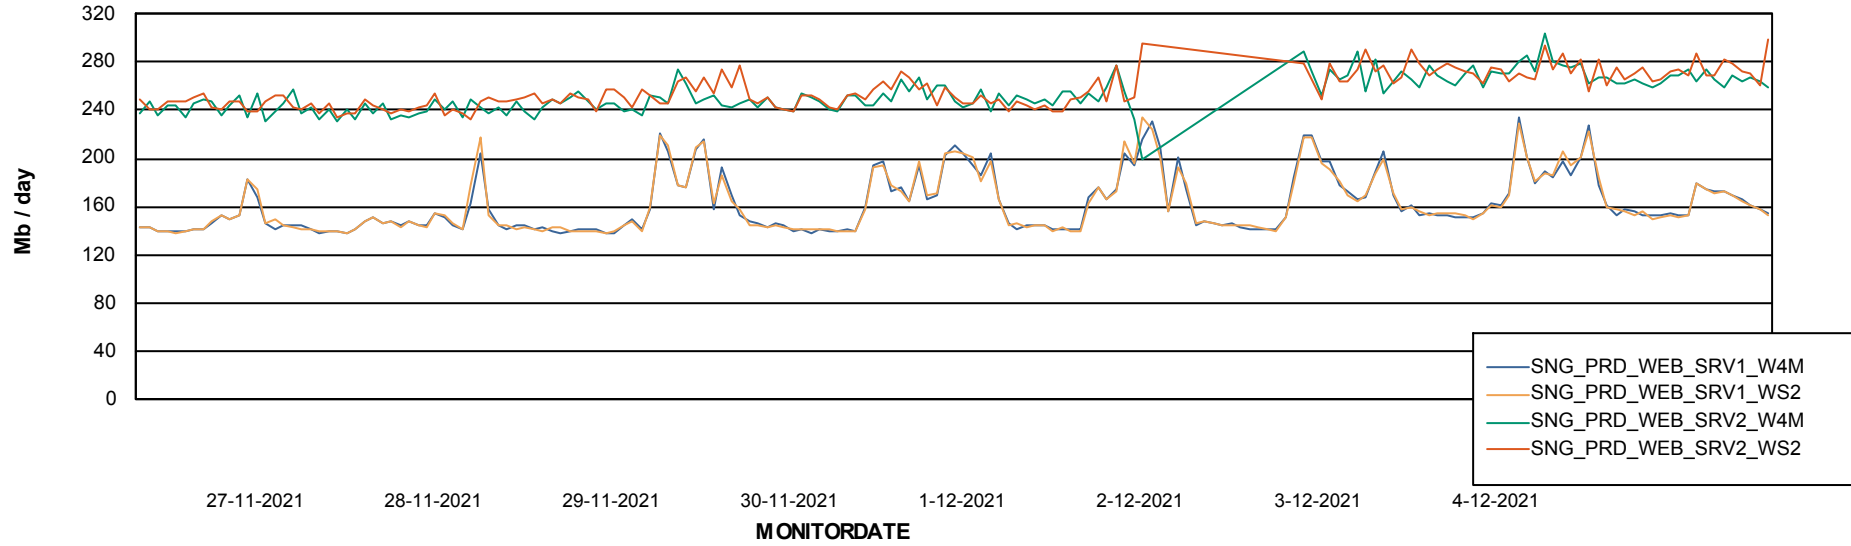

ABSSolute Application ReportServer Services

Avg memory used per ReportServer Service

Weekly SLA Customer Report

Customer SNG_Production
Database ID 70

ABSSolute Web Component Services

Avg memory used per ABS Web component