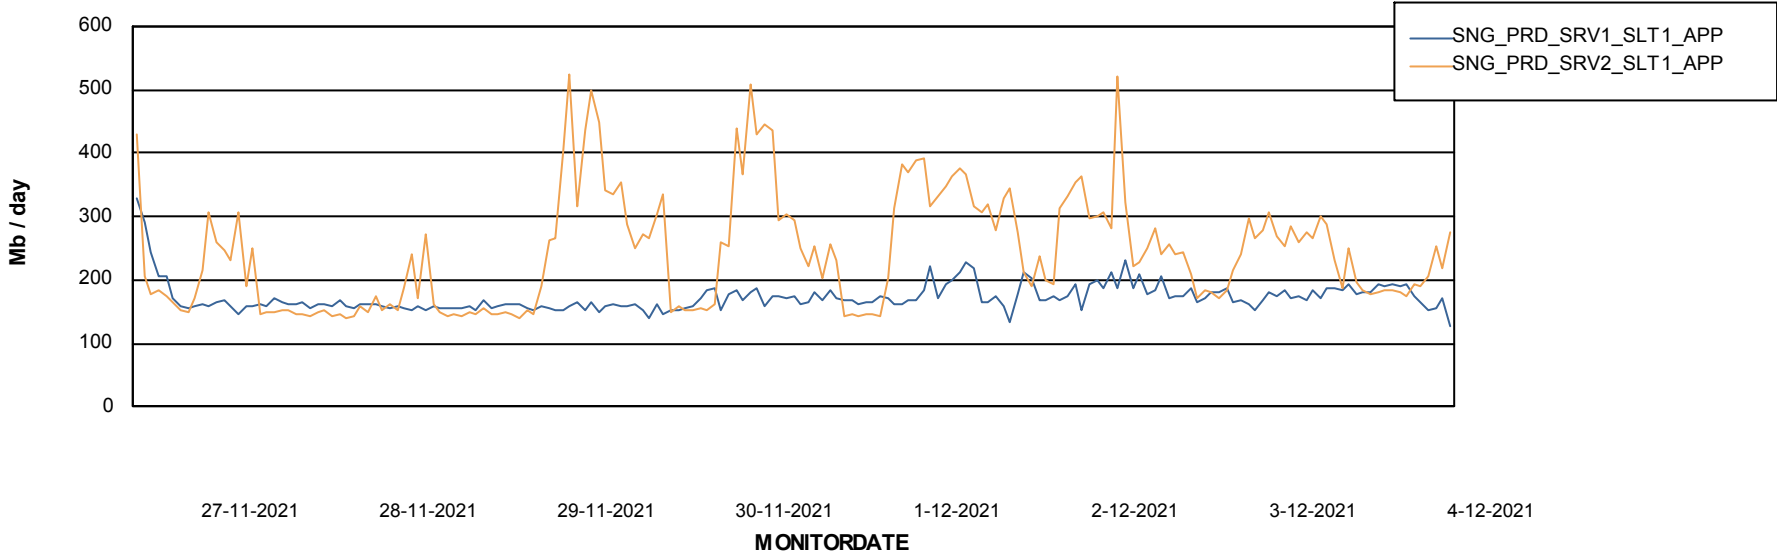

Weekly SLA Customer Report

Customer SNG_Production
Database ID 70

Database Performance SNGDB_Production

DB Processes Max 800
DB Sessions Max 1,224

Weekly SLA Customer Report

Customer SNG_Production
 Database ID 70

DATABASE SIZE SNGDB_Production

Database growth over last month

Database Tablespace SNGDB_Production

Date	Tablespace Name	Filesize (Gb)	Usedsize (Gb)	Percentage free
4-12-2021	ABSDATA	38	32	16
	INDX	99	82	17
3-12-2021	ABSDATA	38	32	16
	INDX	99	82	17
2-12-2021	ABSDATA	38	32	16
	INDX	99	81	18
1-12-2021	ABSDATA	38	31	18
	INDX	99	81	18
30-11-2021	ABSDATA	38	31	18
	INDX	99	81	18
29-11-2021	ABSDATA	38	31	18
	INDX	99	81	18
28-11-2021	ABSDATA	38	31	18
	INDX	99	81	18

Weekly SLA Customer Report

Customer SNG_Production
Database ID 70

ABSSolute Application Server Services

Avg memory used per ABS Server Service

Avg users per day per ABS server

Weekly SLA Customer Report

Customer SNG_Production
Database ID 70