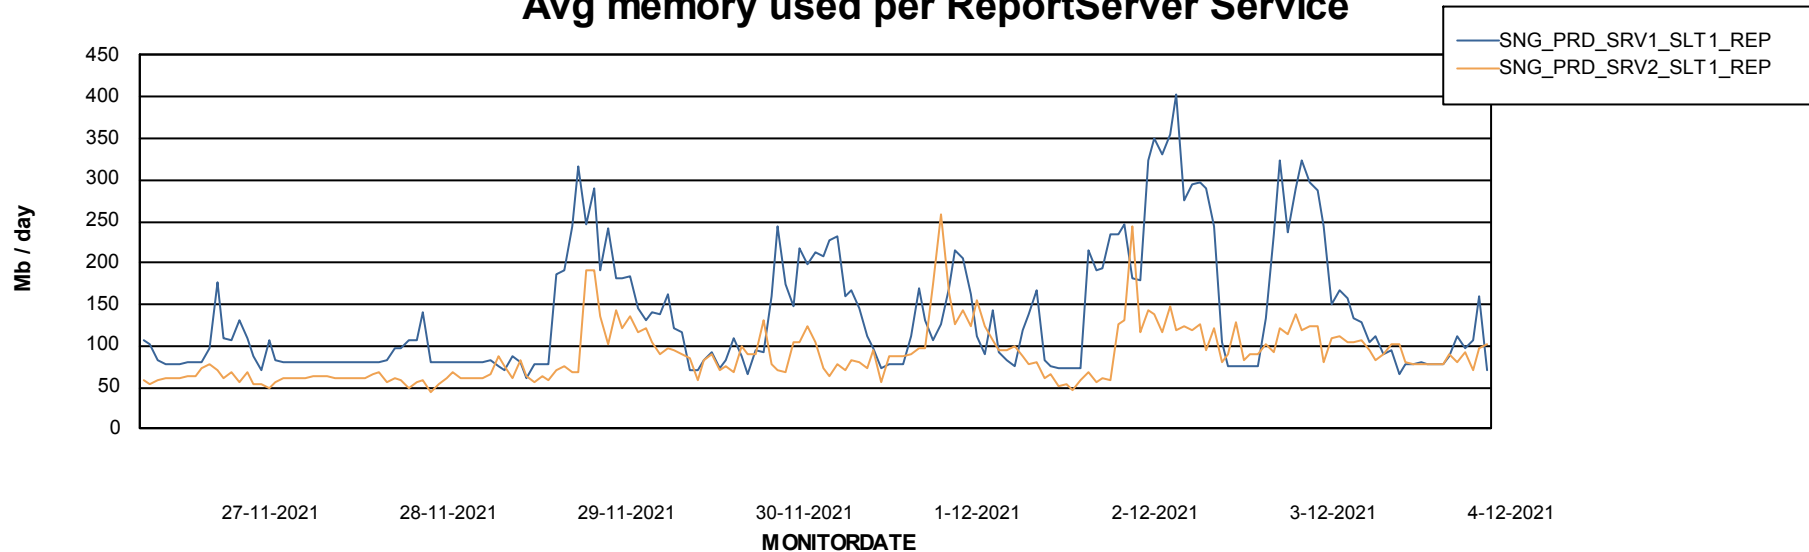

ABSSolute Application ReportServer Services

Avg memory used per ReportServer Service