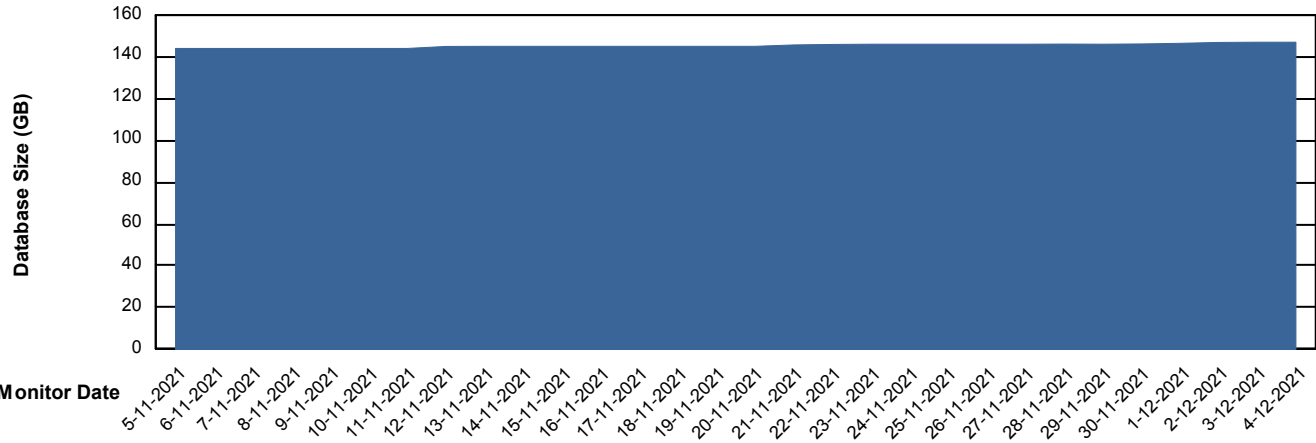

Weekly SLA Customer Report

Customer SNG_Production
Database ID 70

Database Performance SNGDB_Production

DB Processes Max 800
DB Sessions Max 1,224

Weekly SLA Customer Report

Customer SNG_Production
 Database ID 70

DATABASE SIZE SNGDB_Production

Database growth over last month

Database Tablespace SNGDB_Production

Date	Tablespace Name	Filesize (Gb)	Usedsize (Gb)	Percentage free
4-12-2021	ABSDATA	38	32	16
	INDX	99	82	17
3-12-2021	ABSDATA	38	32	16
	INDX	99	82	17
2-12-2021	ABSDATA	38	32	16
	INDX	99	81	18
1-12-2021	ABSDATA	38	31	18
	INDX	99	81	18
30-11-2021	ABSDATA	38	31	18
	INDX	99	81	18
29-11-2021	ABSDATA	38	31	18
	INDX	99	81	18
28-11-2021	ABSDATA	38	31	18
	INDX	99	81	18