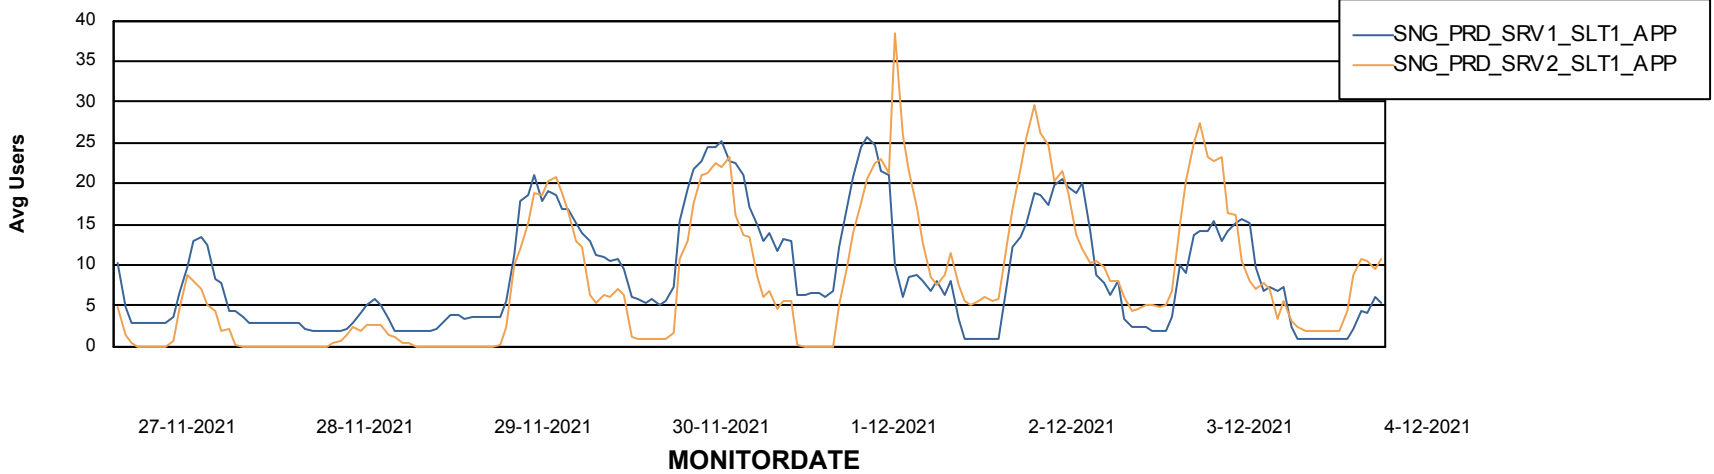

Weekly SLA Customer Report

Customer SNG_Production
Database ID 70

ABSSolute Application Server Services

Avg memory used per ABS Server Service

Avg users per day per ABS server

Weekly SLA Customer Report

Customer SNG_Production
Database ID 70