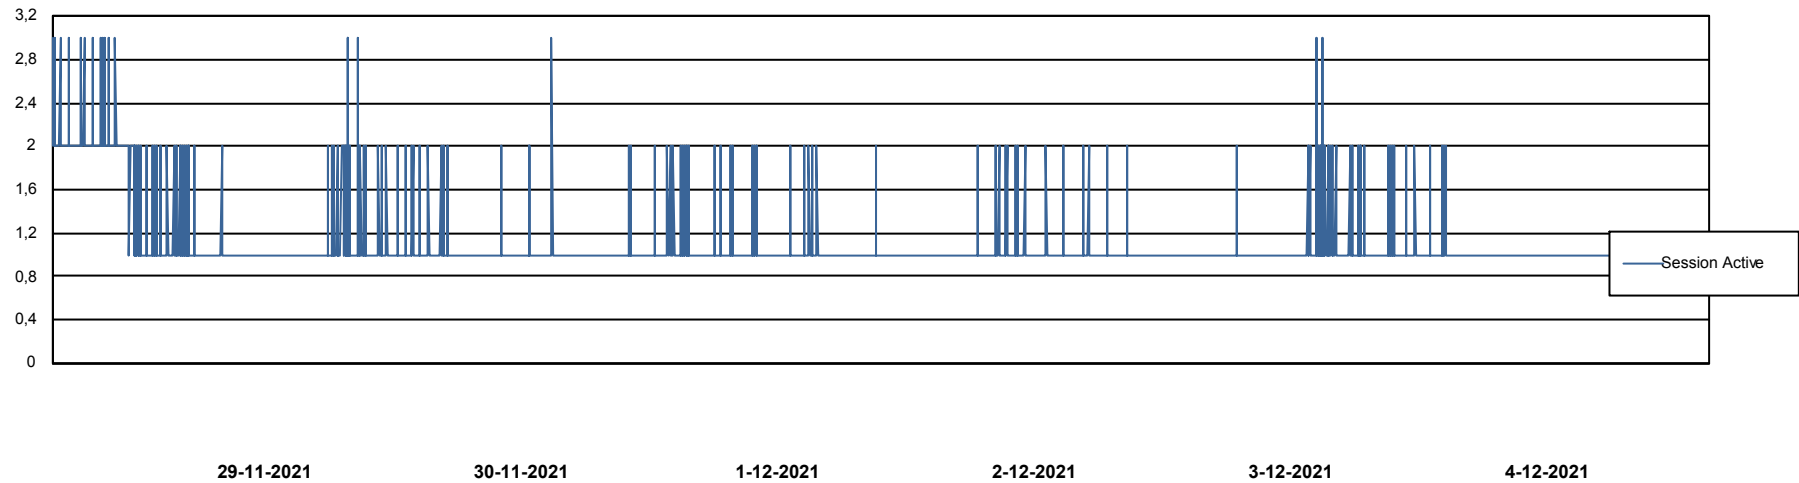

Weekly SLA Customer Report

Customer RSS Production
Database ID 52

Harddisk Usage RSS_PRD_SV1366 (2020)

	Free disk space on c: (%)	Total disk space on c: (Gb)
4-12-2021	70	150
3-12-2021	70	150
2-12-2021	70	150
1-12-2021	70	150
30-11-2021	71	150
29-11-2021	71	150
28-11-2021	71	150

Weekly SLA Customer Report

Customer RSS Production
Database ID 52

Database Performance RSS_DB_Primary (2020)

DB Processes Max 300
DB Sessions Max 472

Weekly SLA Customer Report

Customer RSS Production
Database ID 52