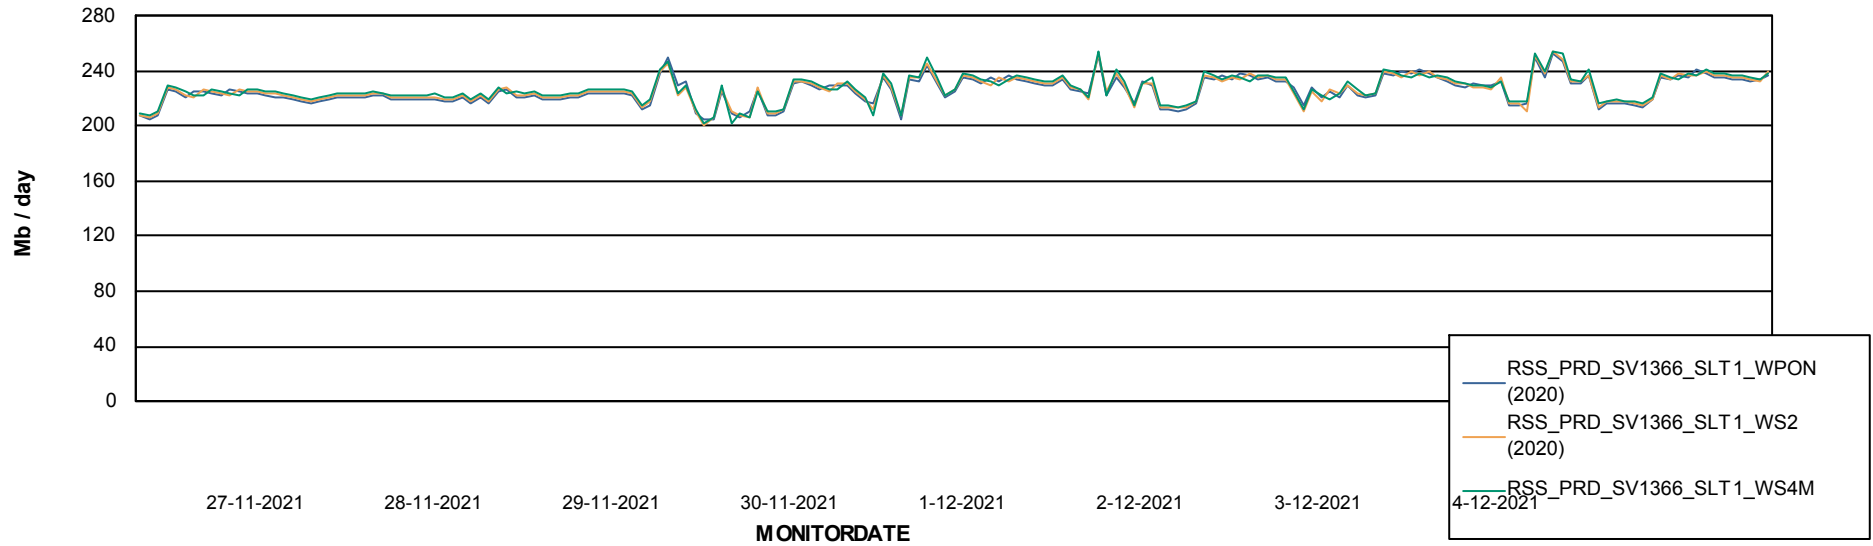

ABSSolute Application ReportServer Services

Avg memory used per ReportServer Service

Weekly SLA Customer Report

Customer RSS Production
Database ID 52

ABSSolute Web Component Services

Avg memory used per ABS Web component