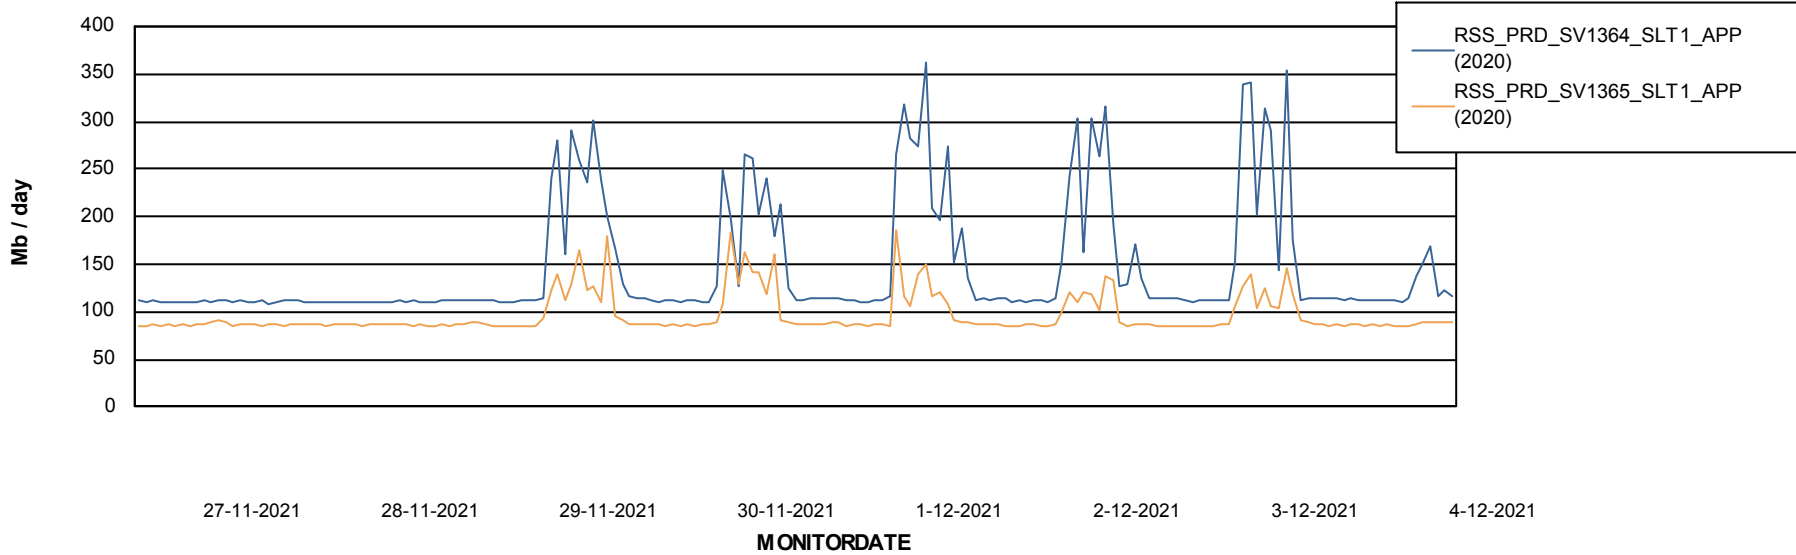

Database Tablespace RSS_DB_Primary (2020)

Date	Tablespace Name	Filesize (Gb)	Usedsize (Gb)	Percentage free
4-12-2021	ABSDATA	42	35	17
	INDX	48	39	19
3-12-2021	ABSDATA	42	35	17
	INDX	48	39	19
2-12-2021	ABSDATA	42	35	17
	INDX	48	39	19
1-12-2021	ABSDATA	42	35	17
	INDX	48	39	19
30-11-2021	ABSDATA	42	35	17
	INDX	48	39	19
29-11-2021	ABSDATA	42	35	17
	INDX	48	39	19
28-11-2021	ABSDATA	42	35	17
	INDX	48	39	19

Weekly SLA Customer Report

Customer RSS Production
Database ID 52

ABSSolute Application Server Services

Avg memory used per ABS Server Service

Avg users per day per ABS server

Weekly SLA Customer Report

Customer RSS Production
Database ID 52