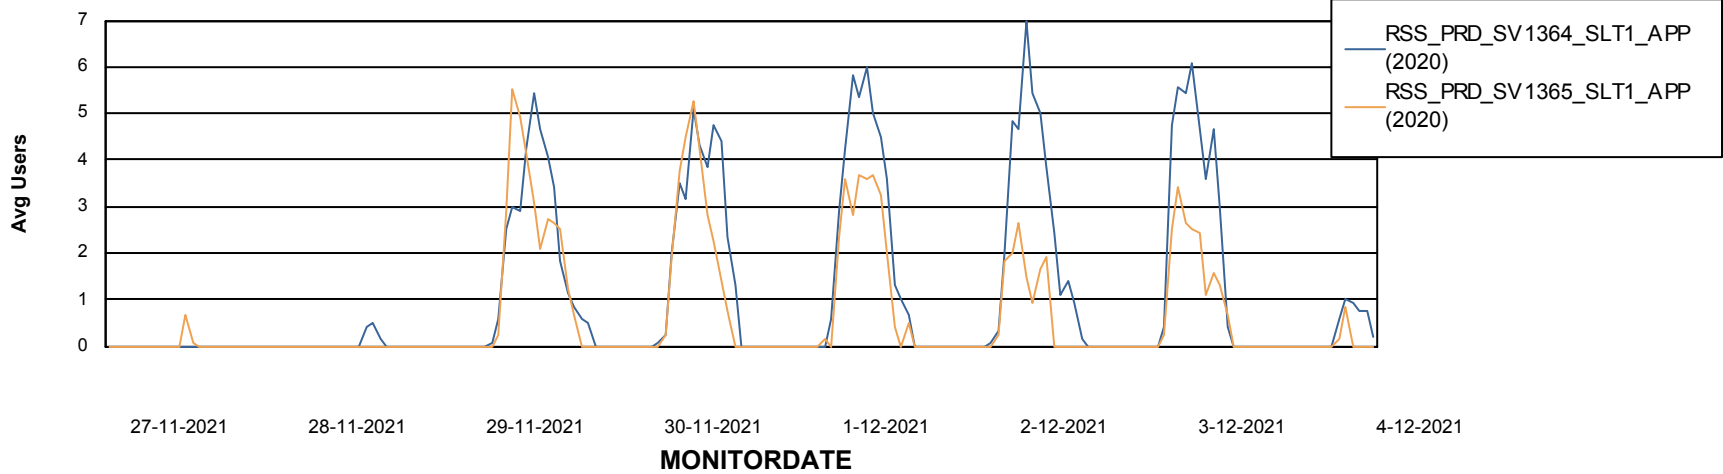

Weekly SLA Customer Report

Customer RSS Production
Database ID 52

ABSSolute Application Server Services

Avg memory used per ABS Server Service

Avg users per day per ABS server

Weekly SLA Customer Report

Customer RSS Production
Database ID 52