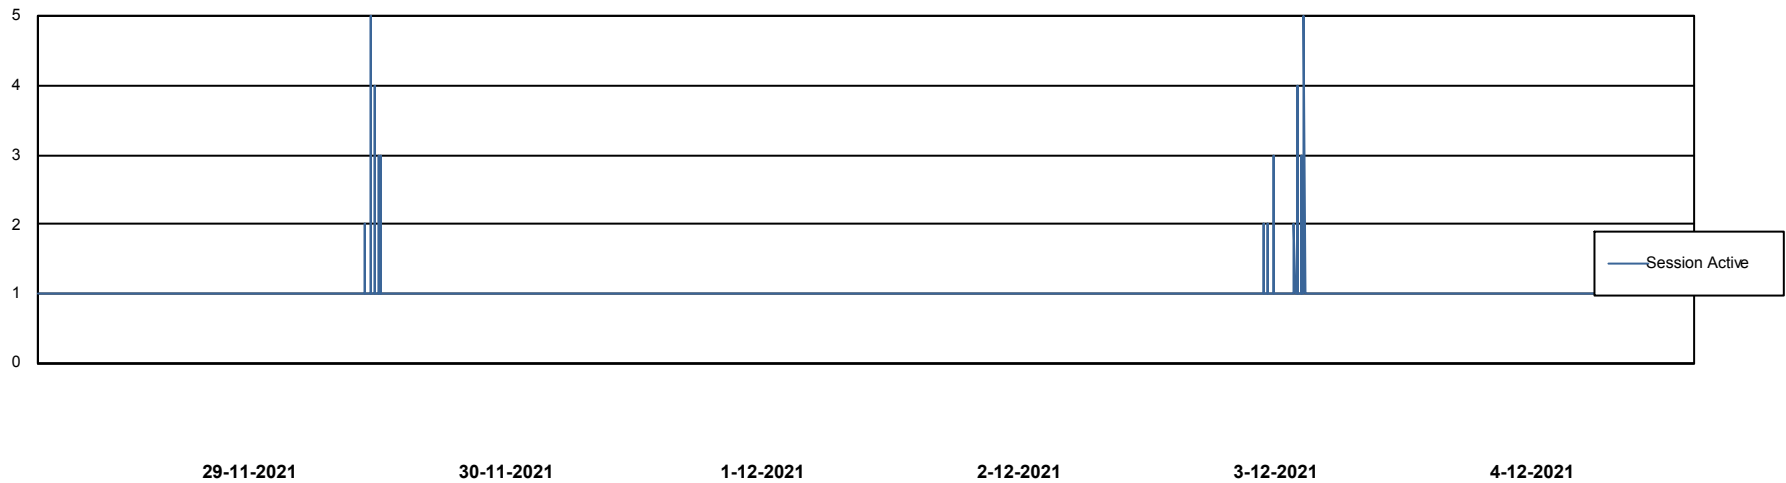

Database Performance RSS_DB_Standby (2020)

DB Processes Max 300
DB Sessions Max 472