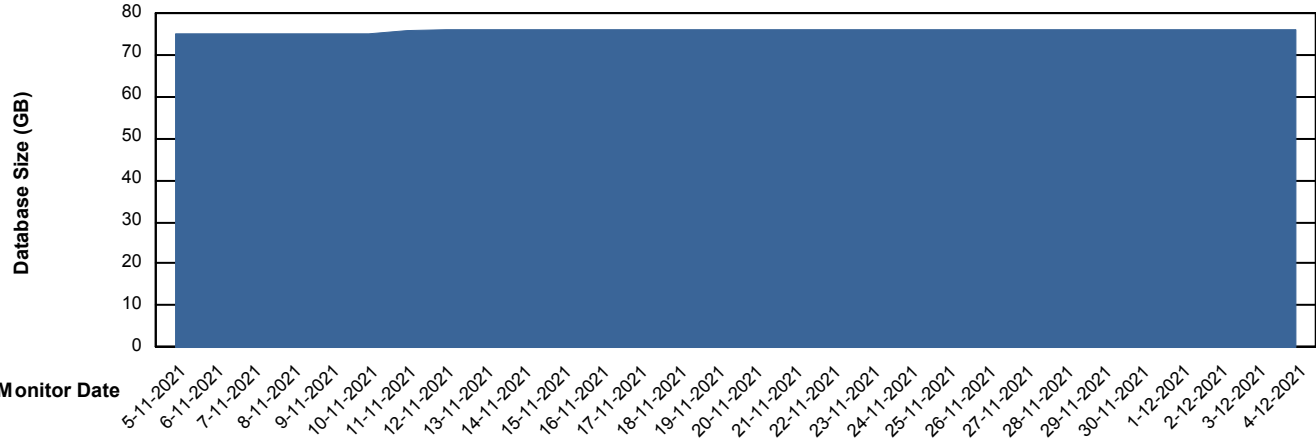

Database Performance RSS_DB_Standby (2020)

DB Processes Max 300
DB Sessions Max 472

Weekly SLA Customer Report

Customer RSS Production
 Database ID 52

DATABASE SIZE RSS_DB_Primary (2020)

Database growth over last month