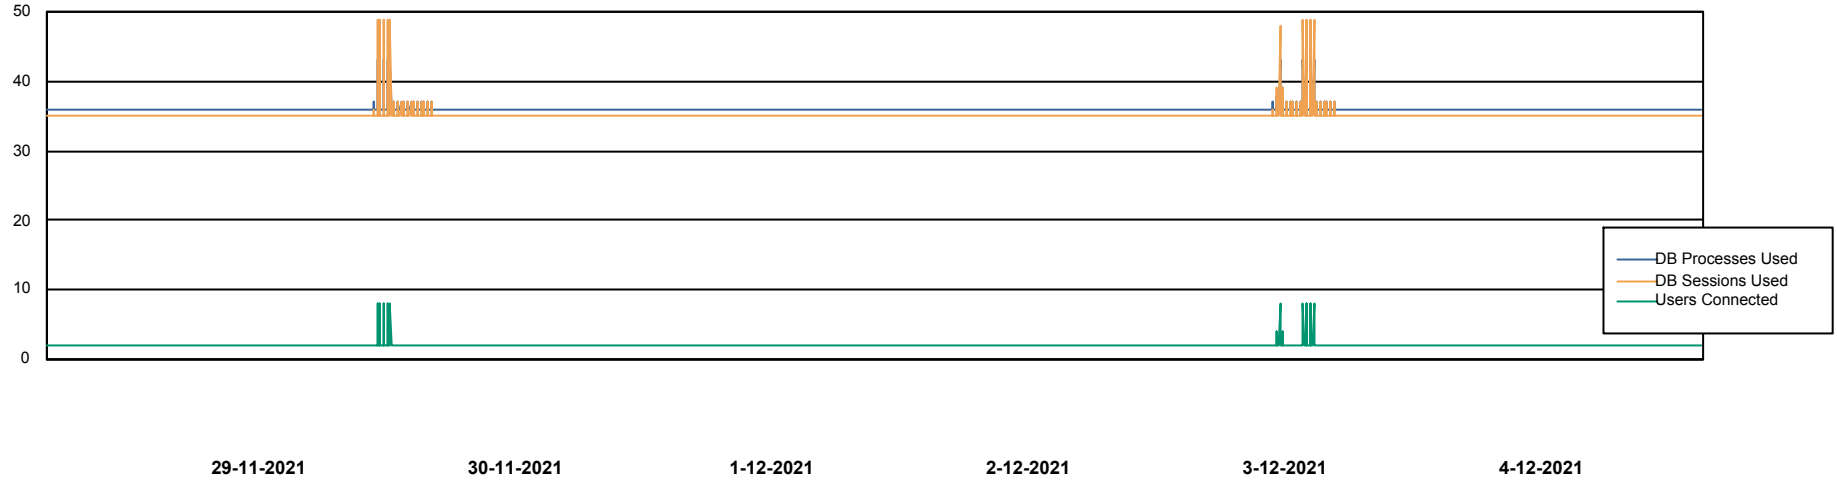

Database Performance RSS_DB_Standby (2020)

DB Processes Max 300
DB Sessions Max 472