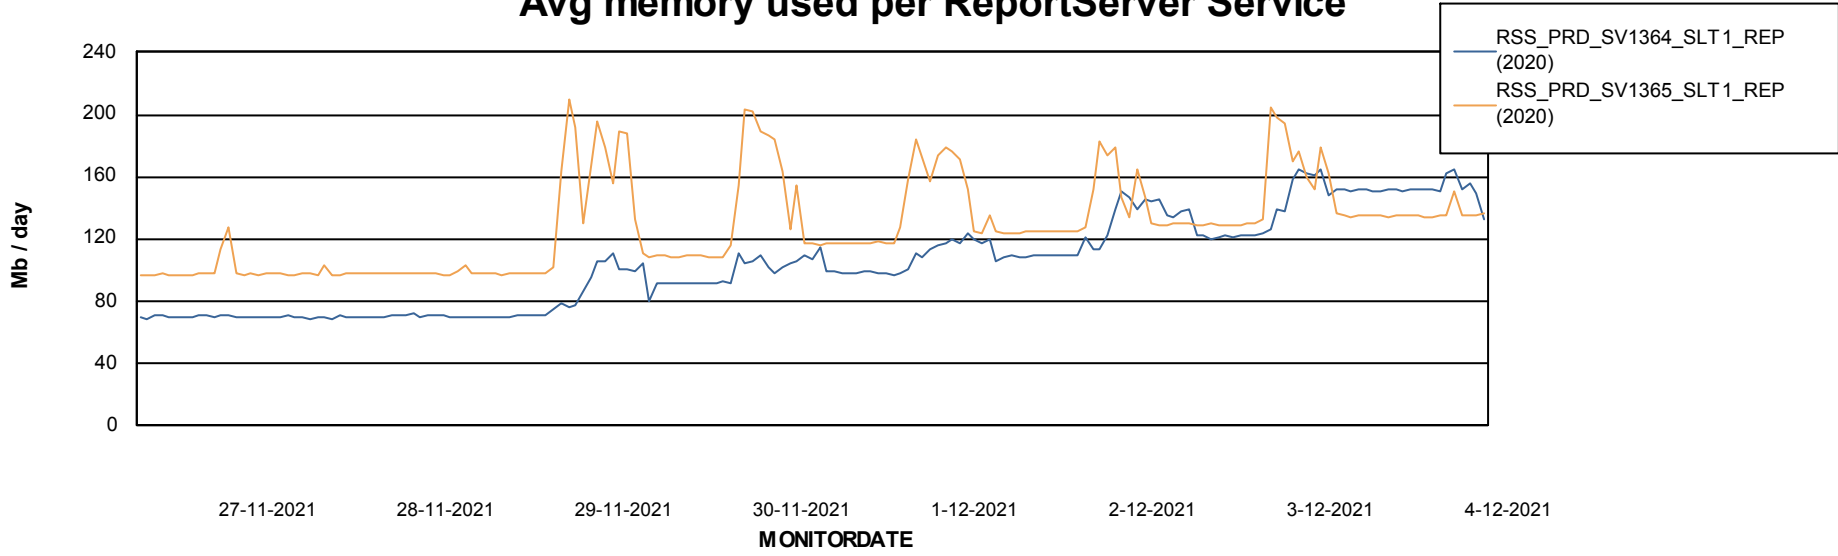

ABSSolute Application ReportServer Services

Avg memory used per ReportServer Service