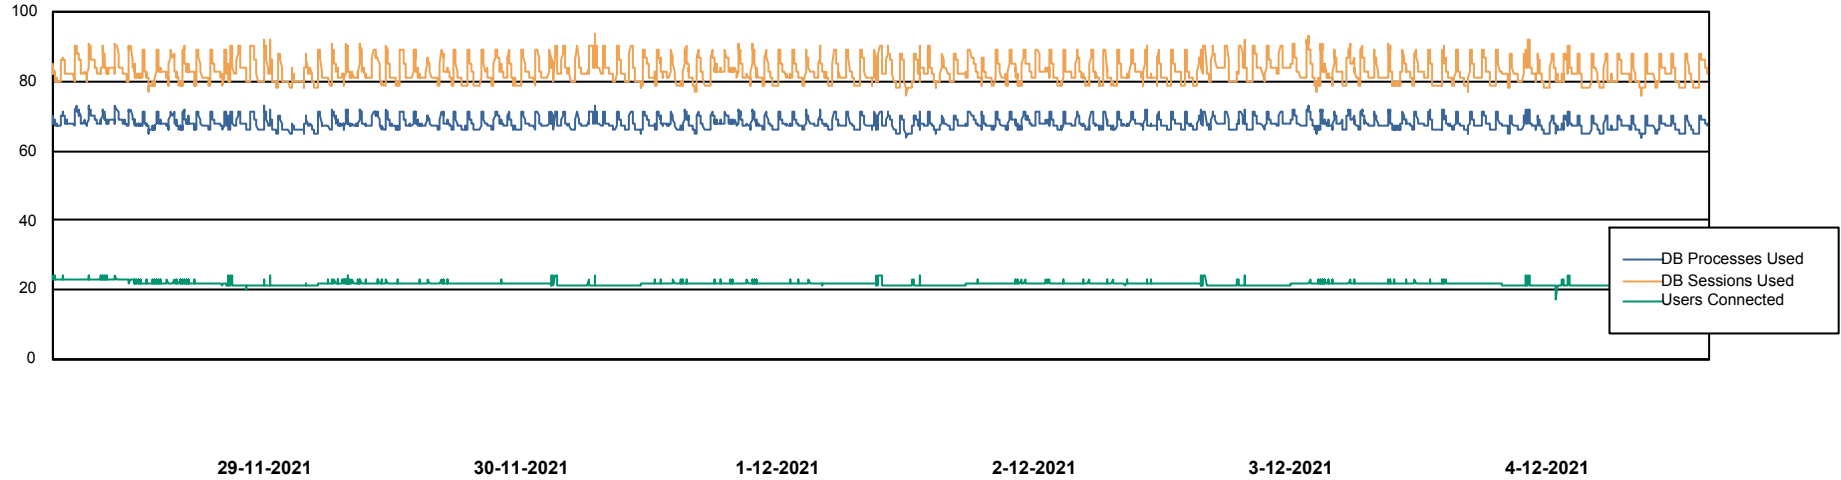

Database Performance RSS_DB_Primary (2020)

DB Processes Max 300
DB Sessions Max 472