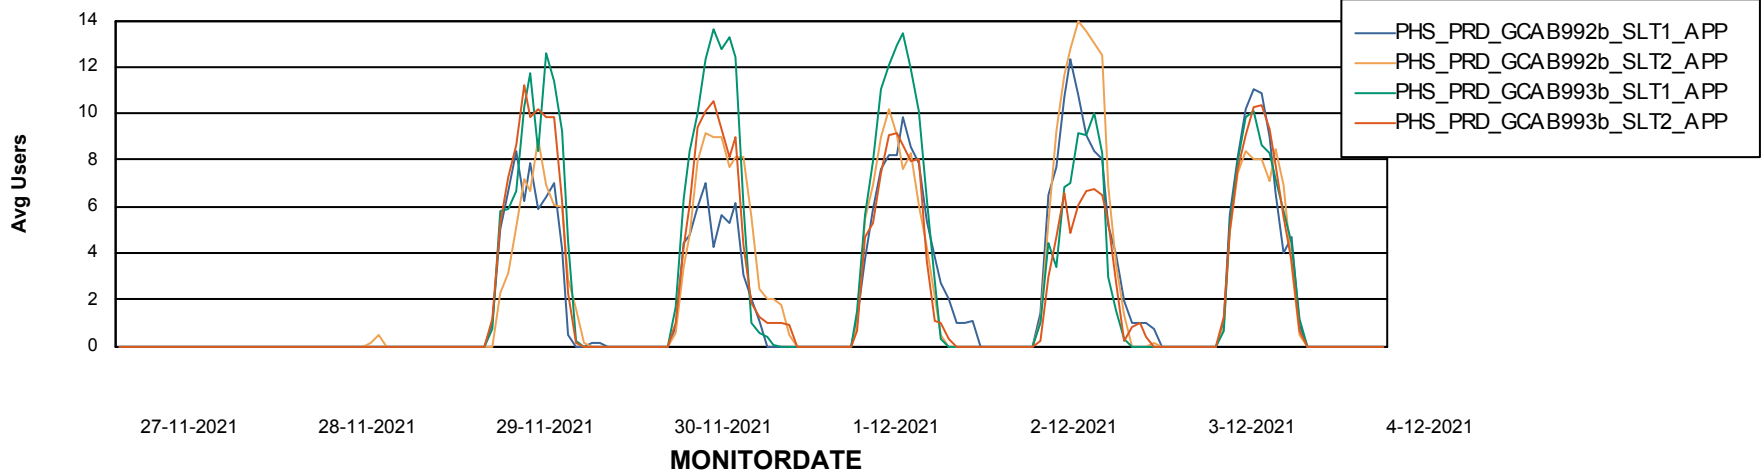

Weekly SLA Customer Report

Customer PHS_Production
Database ID 47

ABSSolute Application Server Services

Avg memory used per ABS Server Service

Avg users per day per ABS server

Weekly SLA Customer Report

Customer PHS_Production
Database ID 47