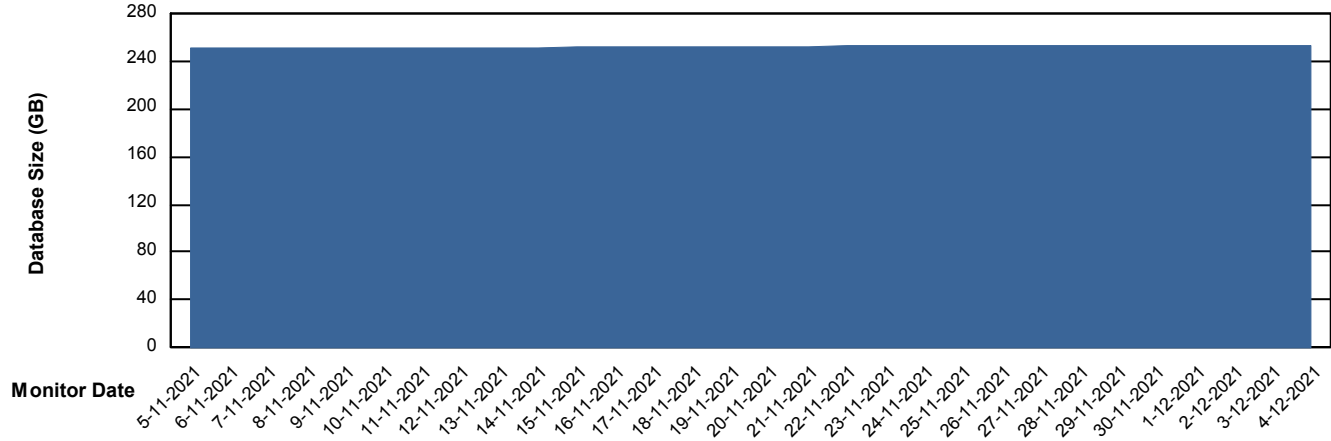

DATABASE SIZE PHSDB_Production

Database growth over last month