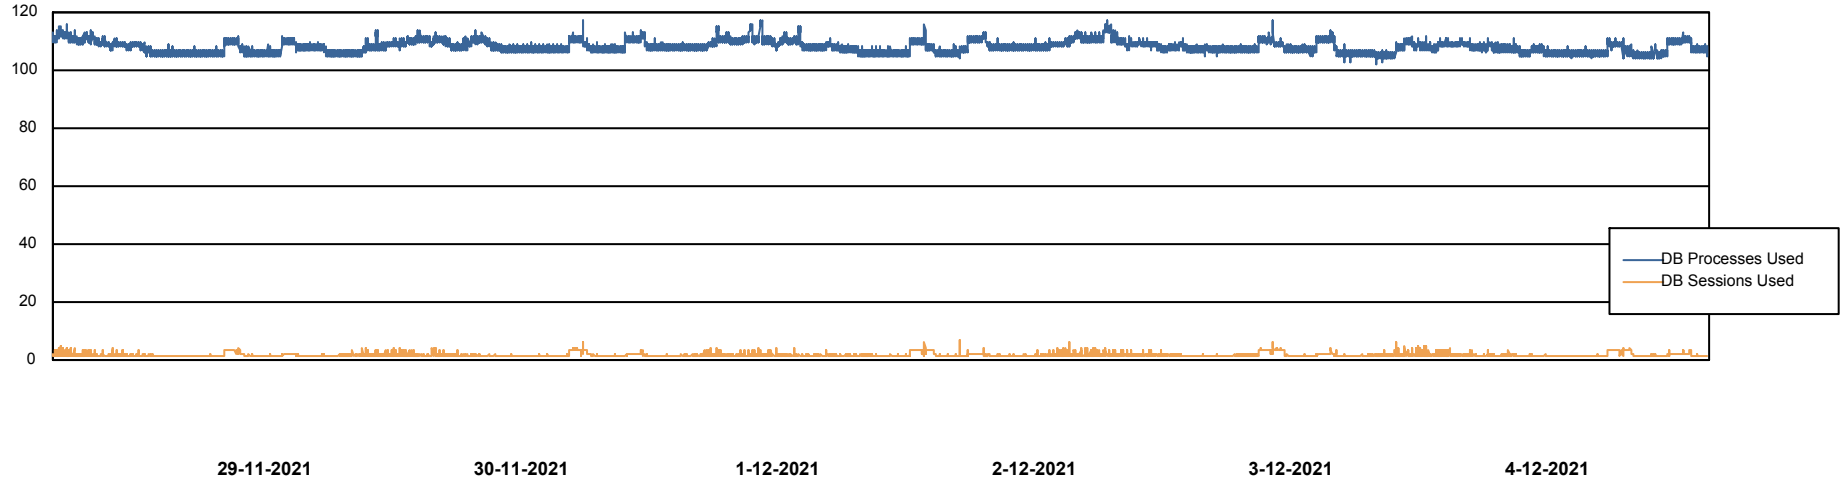

Database Performance PHSDB_Production