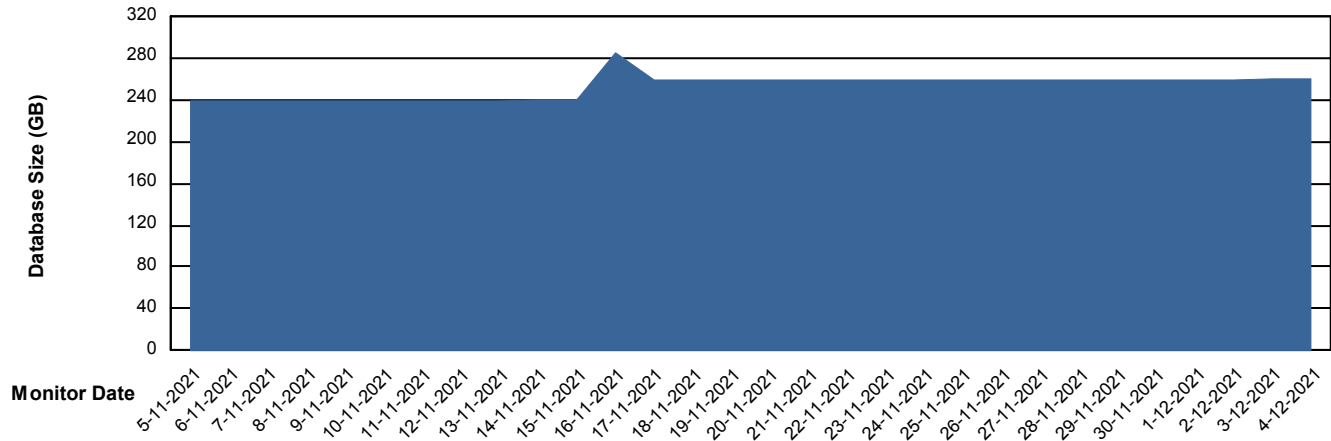

Customer PHS_Production
Database ID 47

DATABASE SIZE PHSDB_Production

Database growth over last month

DATABASE SIZE PHSDB_Test

Database growth over last month

Weekly SLA Customer Report

Customer PHS_Production
Database ID 47

Database Tablespace PHSDB_Production

Date	Tablespace Name	Filesize (Gb)	Usedsize (Gb)	Percentage free
4-12-2021	ABSDATA	124	103	17
	INDX	172	143	17
3-12-2021	ABSDATA	124	103	17
	INDX	172	143	17
2-12-2021	ABSDATA	124	103	17
	INDX	172	143	17
1-12-2021	ABSDATA	124	103	17
	INDX	172	143	17
30-11-2021	ABSDATA	124	102	17
	INDX	172	143	17
29-11-2021	ABSDATA	124	102	17
	INDX	172	143	17
28-11-2021	ABSDATA	122	102	16
	INDX	170	143	16