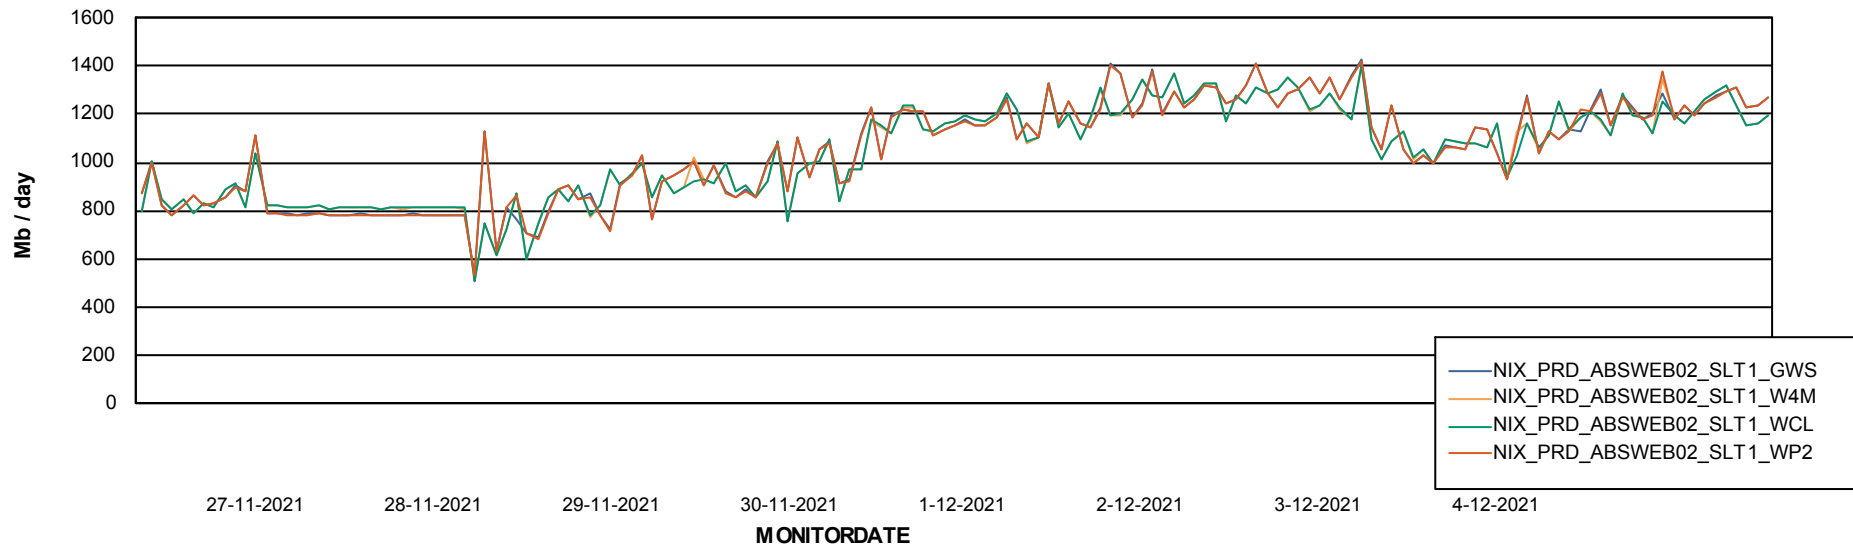

ABSSolute Application ReportServer Services

Avg memory used per ReportServer Service

Weekly SLA Customer Report

Customer NIX_Production
Database ID 51

ABSSolute Web Component Services

Avg memory used per ABS Web component