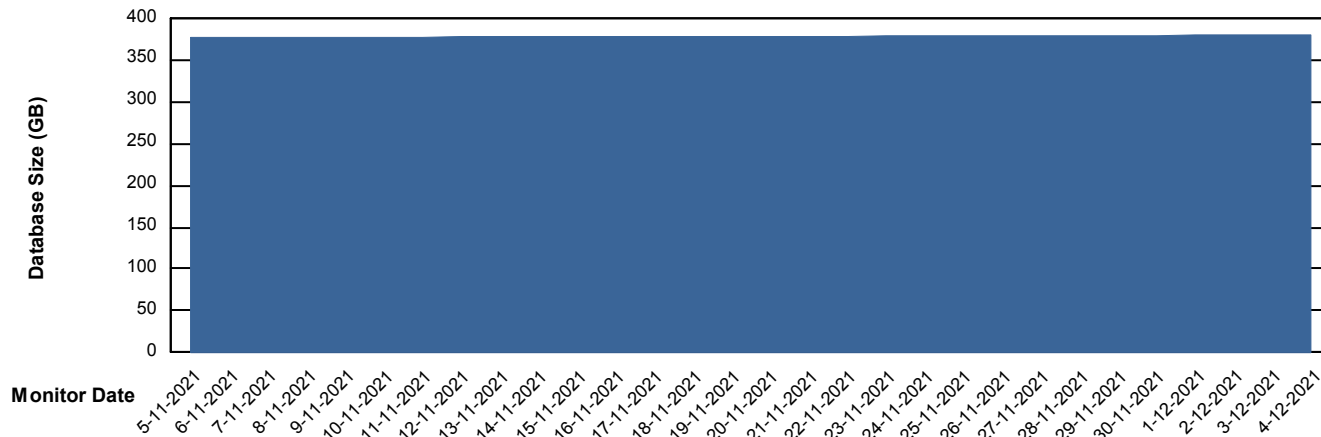

DATABASE SIZE NIXDB_Production

Database growth over last month