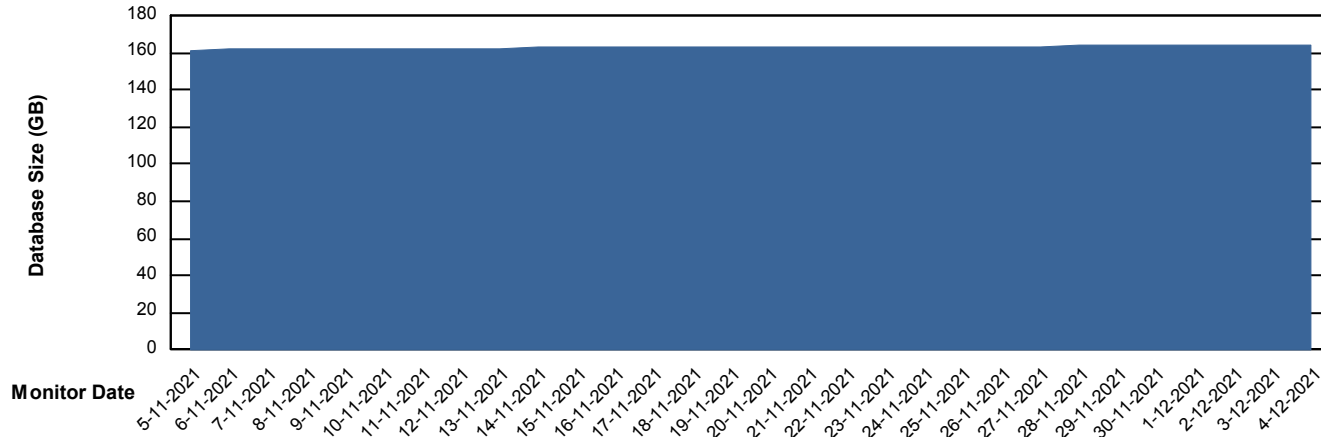

Customer NIX_Production
Database ID 51

Database Performance NIXDB_Standby

DB Processes Max 300

Weekly SLA Customer Report

Customer NIX_Production
Database ID 51

DATABASE SIZE NIXDB_BI

Database growth over last month