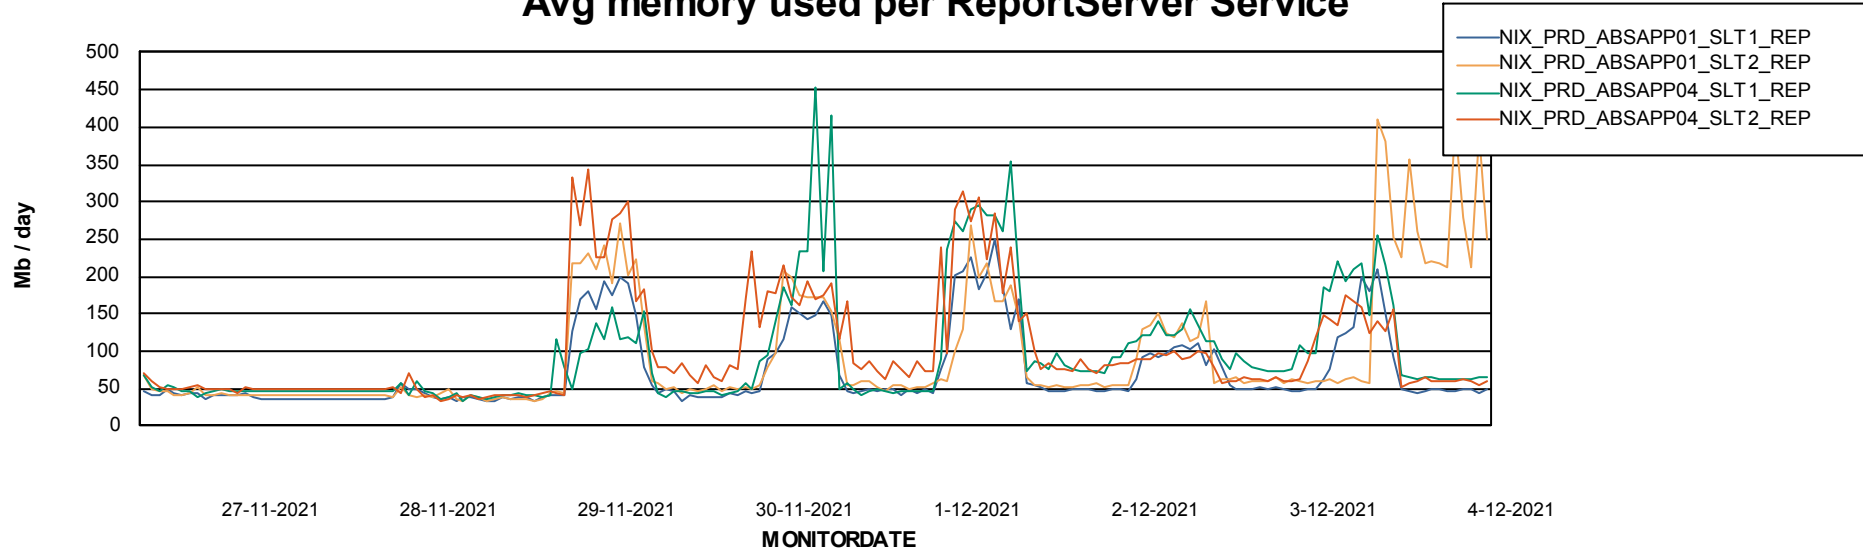

ABSSolute Application ReportServer Services

Avg memory used per ReportServer Service