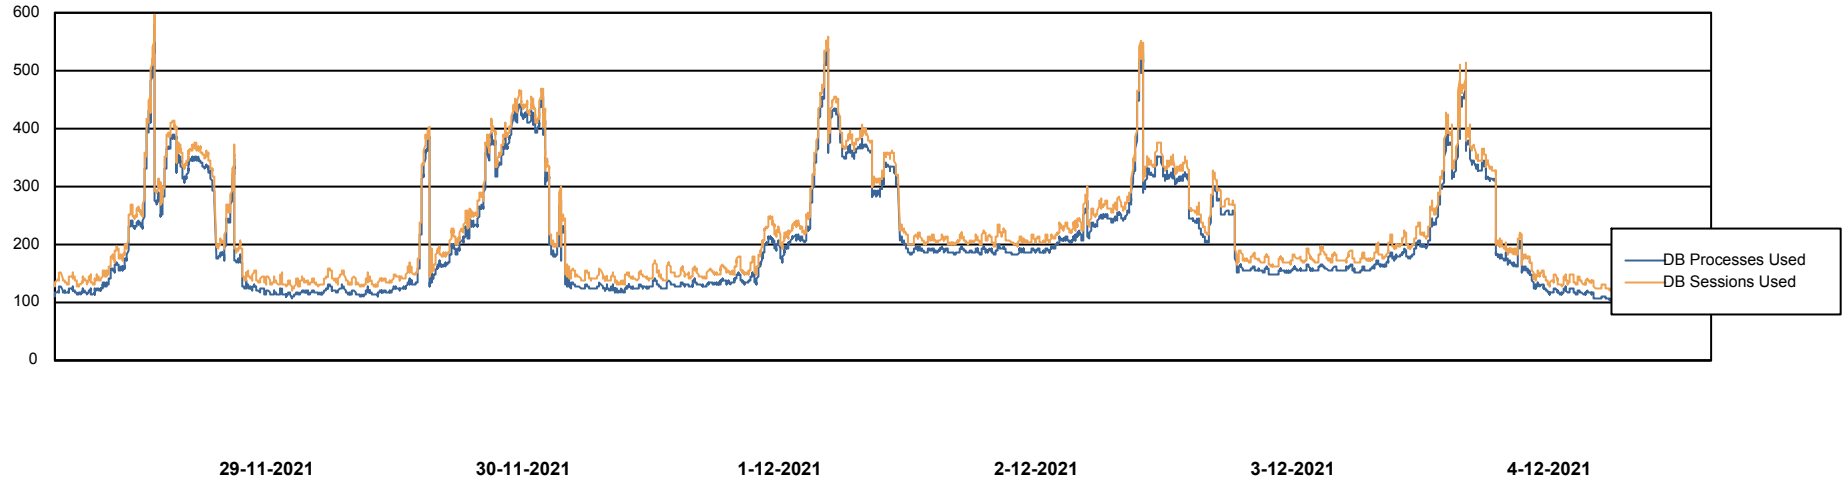

Weekly SLA Customer Report

Customer NIX_Production
Database ID 51

Database Performance NIXDB_BI

Weekly SLA Customer Report

Customer NIX_Production
Database ID 51

Database Performance NIXDB_Production

Weekly SLA Customer Report

Customer NIX_Production
Database ID 51

Database Performance NIXDB_Standby

DB Processes Max 300

Weekly SLA Customer Report

Customer NIX_Production
Database ID 51

DATABASE SIZE NIXDB_BI

Database growth over last month