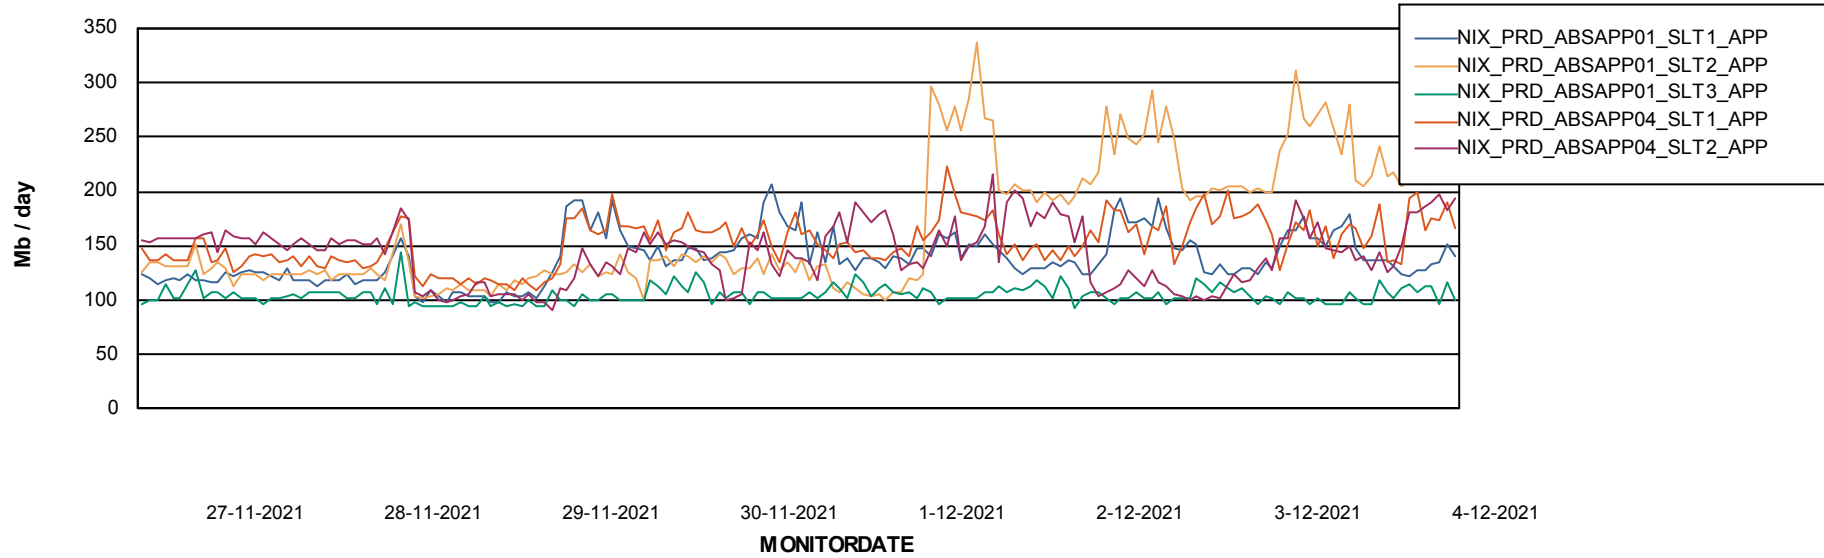

ABSSolute Application Server Services

Avg memory used per ABS Server Service