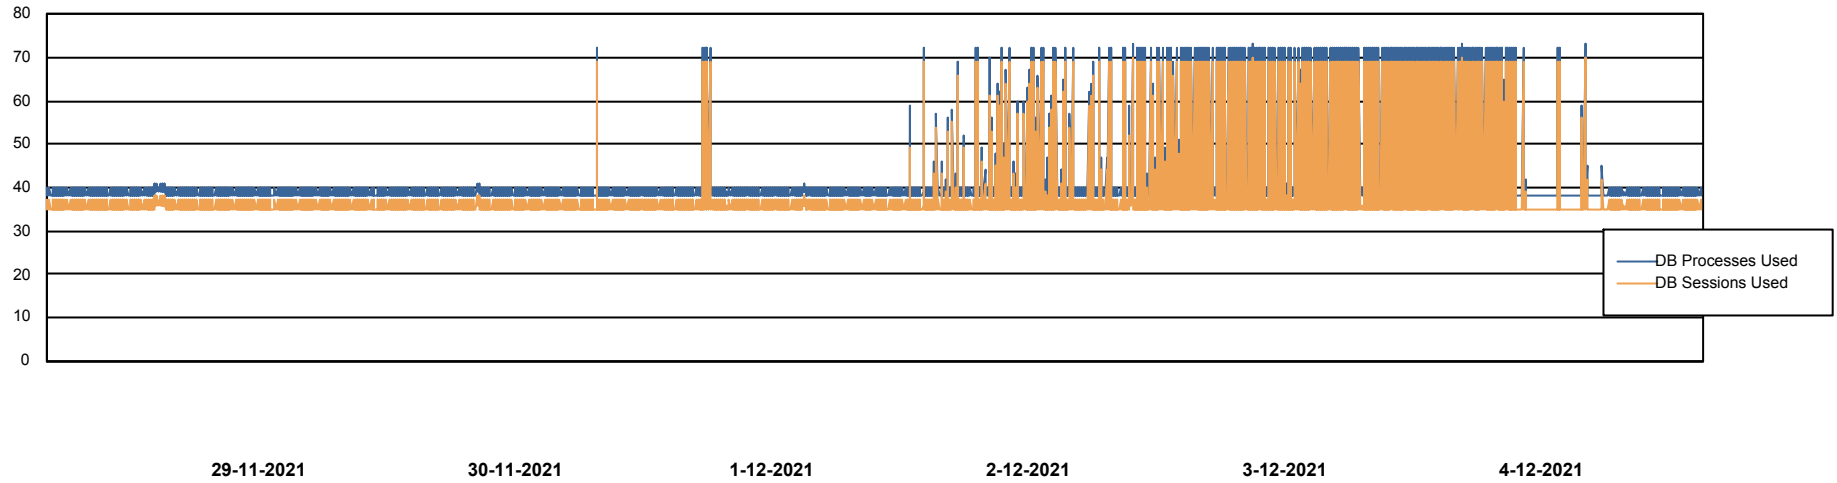

Weekly SLA Customer Report

Customer NIX_Production
Database ID 51

Database Performance NIXDB_BI

Weekly SLA Customer Report

Customer NIX_Production
Database ID 51

Database Performance NIXDB_Production

Weekly SLA Customer Report

Customer NIX_Production
Database ID 51

Database Performance NIXDB_Standby

DB Processes Max 300

Weekly SLA Customer Report

Customer NIX_Production
Database ID 51

DATABASE SIZE NIXDB_BI

Database growth over last month