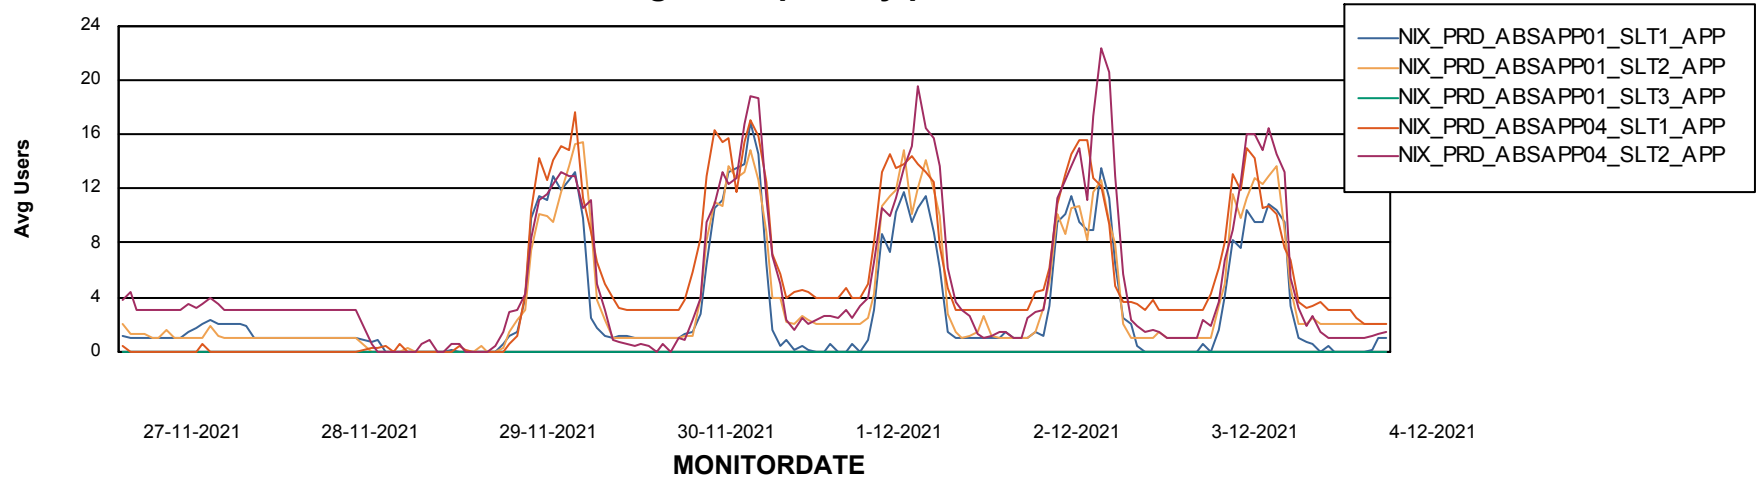

Weekly SLA Customer Report

Customer NIX_Production
Database ID 51

ABSSolute Application Server Services

Avg memory used per ABS Server Service

Avg users per day per ABS server

Weekly SLA Customer Report

Customer NIX_Production
Database ID 51