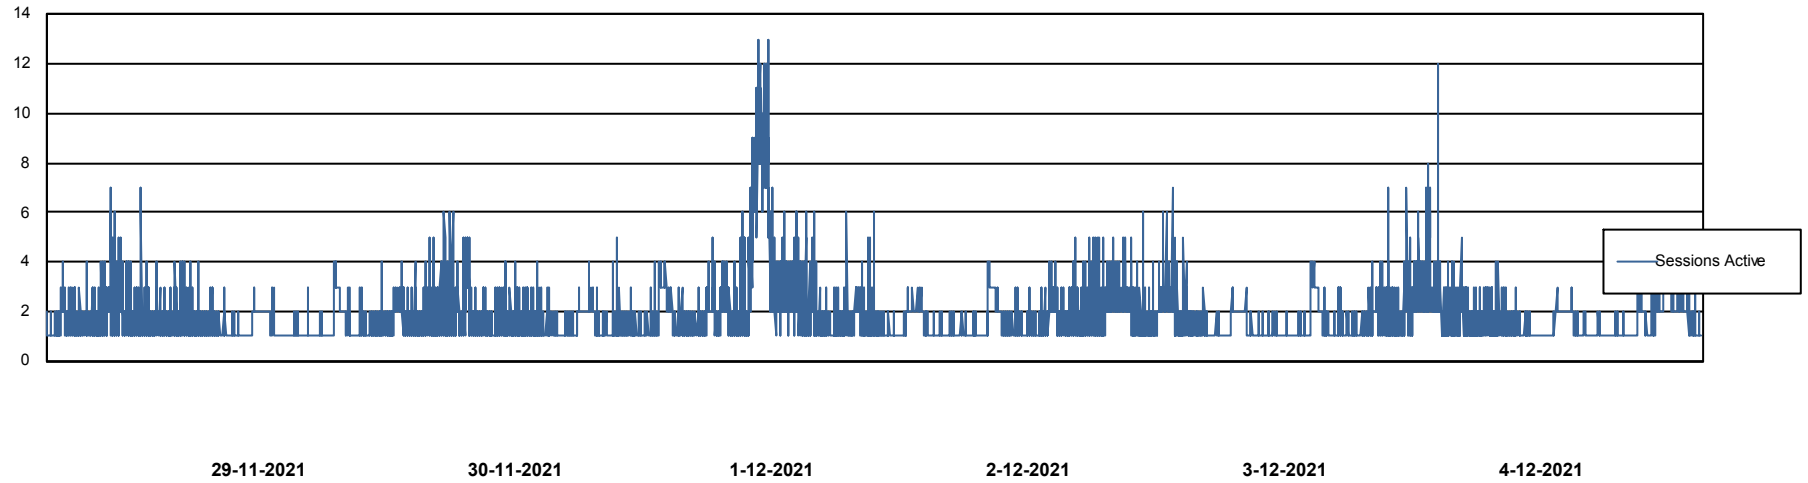

Weekly SLA Customer Report

Customer NIX_Production
Database ID 51

Database Performance NIXDB_BI

Weekly SLA Customer Report

Customer NIX_Production
Database ID 51

Database Performance NIXDB_Production

Weekly SLA Customer Report