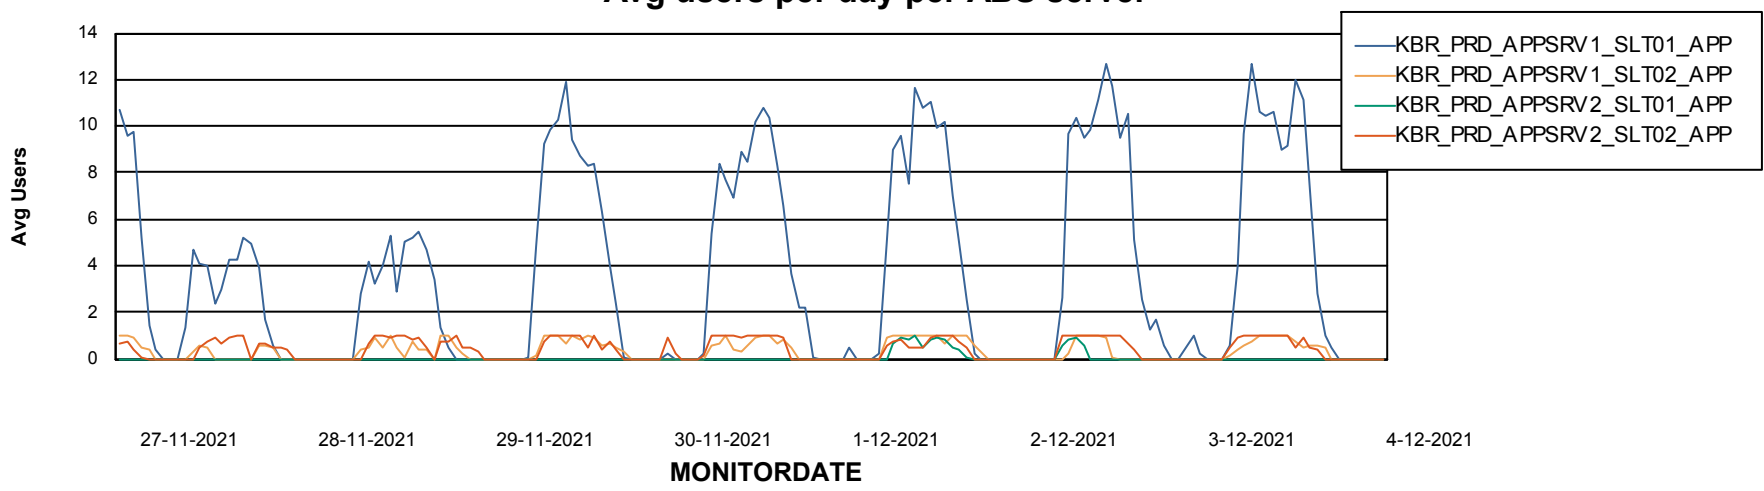

Avg users per day per ABS server