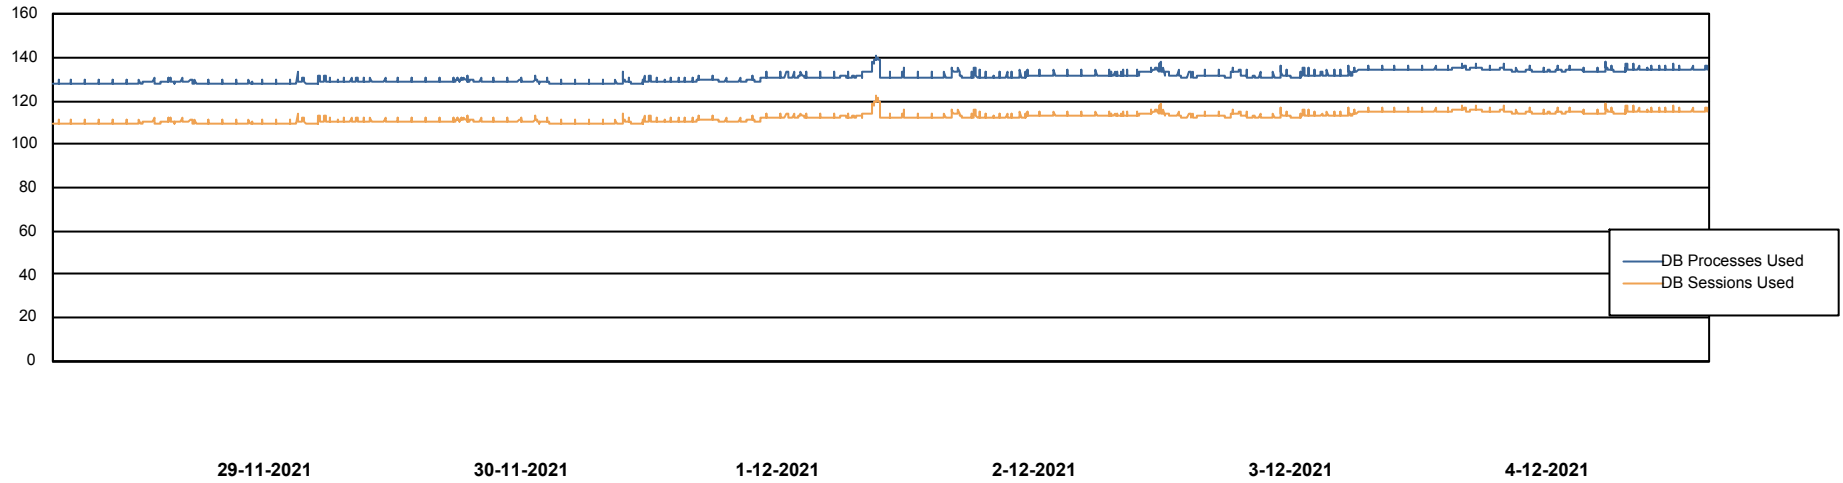

Database Performance KBR_PRD_DB-SRV1_DB

DB Processes Max 1,000