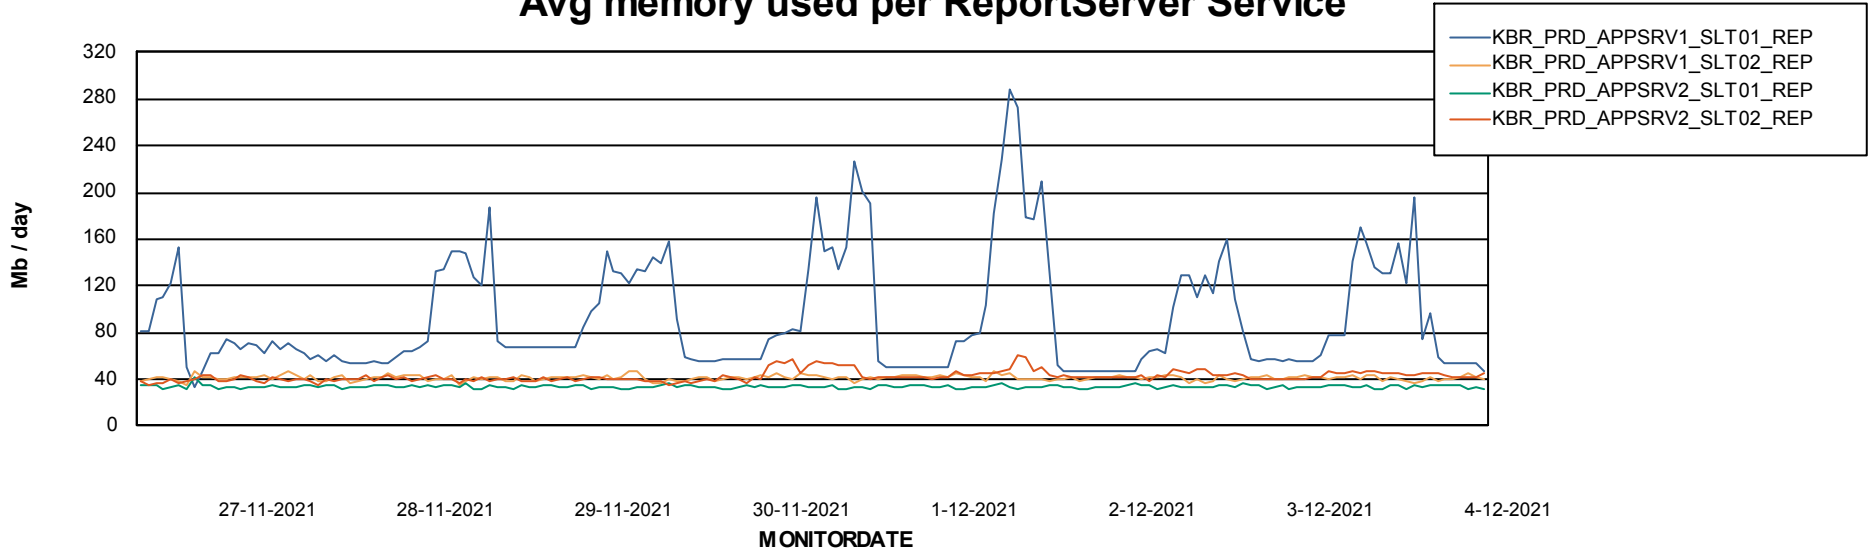

ABSSolute Application Server Services

Avg memory used per ReportServer Service