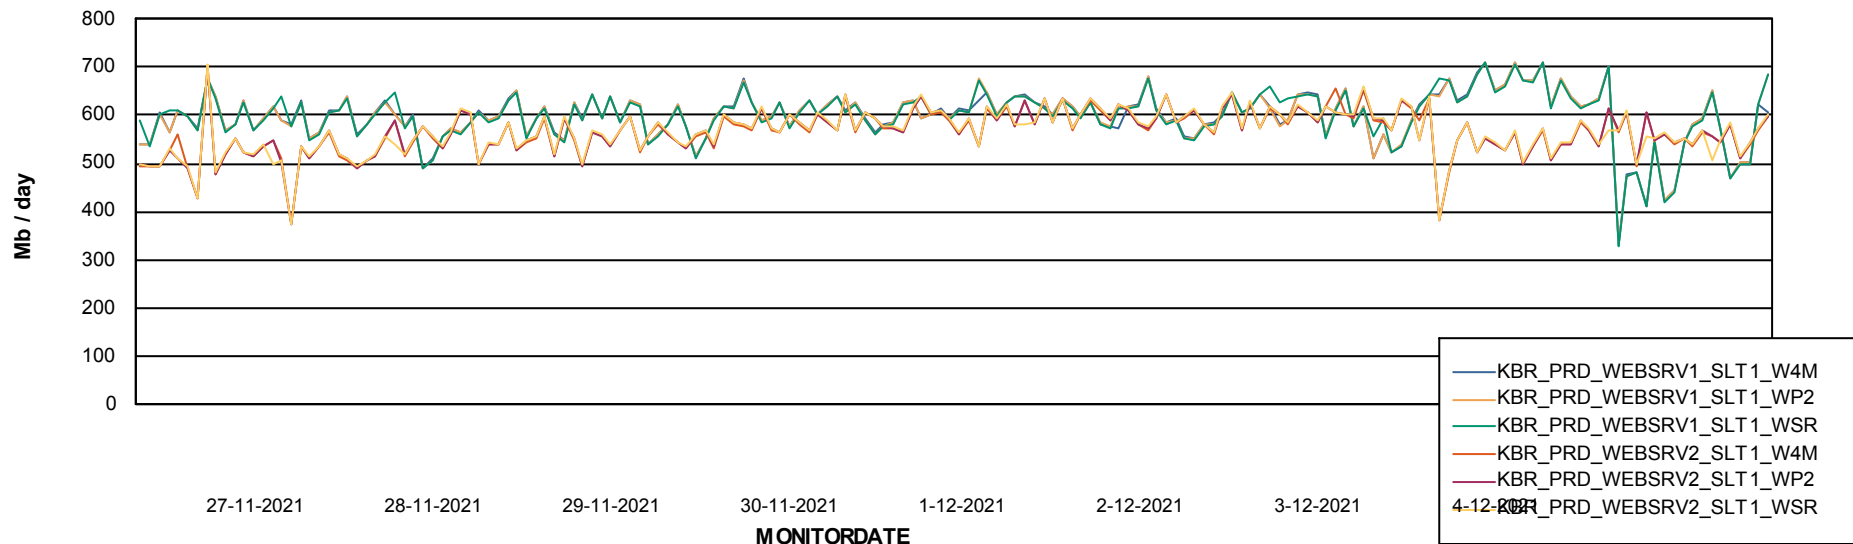

ABSSolute Web Component Services

Avg memory used per ABS Web component