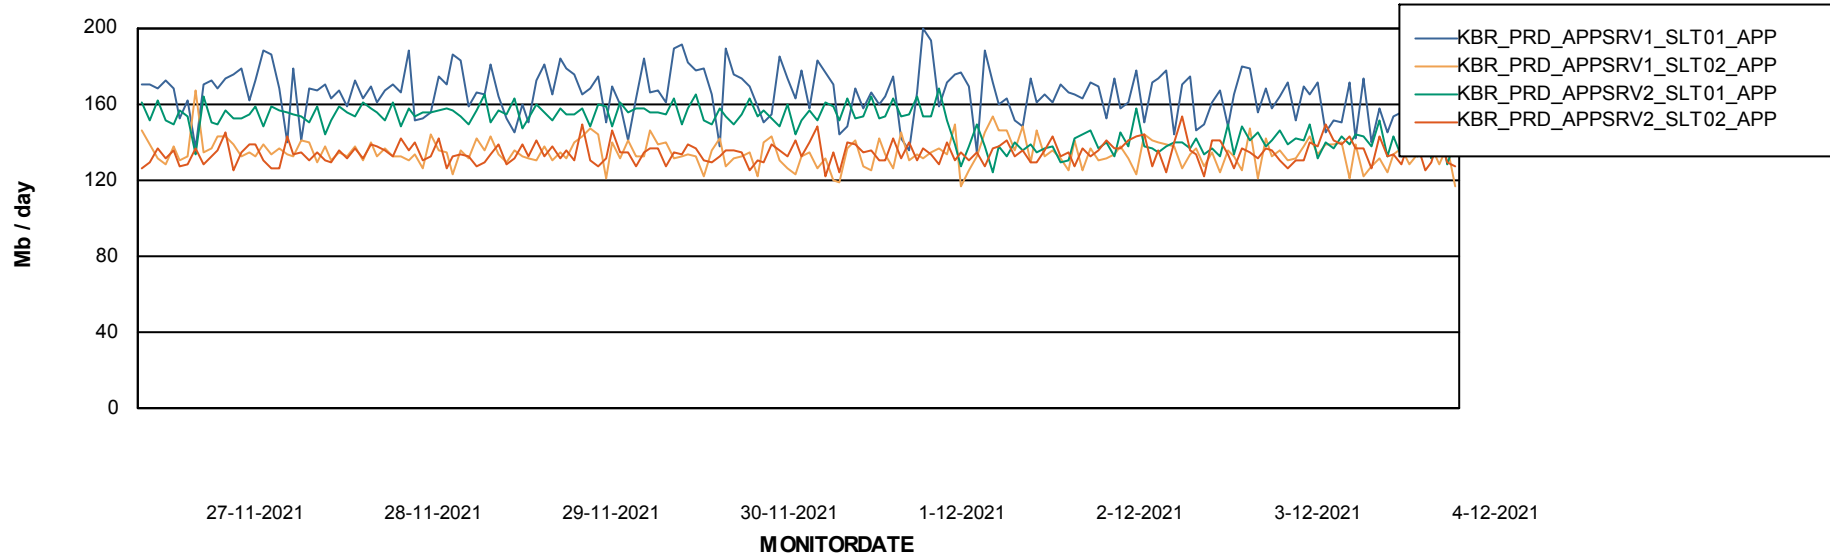

Database growth over last month

Database Tablespace KBR_PRD_DB-SRV1_DB

Date	Tablespace Name	Filesize (Gb)	Usedsize (Gb)	Percentage free
4-12-2021	ABSDATA	4	2	61
	INDX	8	0	99
3-12-2021	ABSDATA	4	2	61
	INDX	8	0	99
2-12-2021	ABSDATA	4	2	61
	INDX	8	0	99
1-12-2021	ABSDATA	4	2	62
	INDX	8	0	99
30-11-2021	ABSDATA	4	2	62
	INDX	8	0	99
29-11-2021	ABSDATA	4	2	62
	INDX	8	0	99
28-11-2021	ABSDATA	4	1	63
	INDX	8	0	99

Weekly SLA Customer Report

Customer KBR_Production
Database ID 117

ABSSolute Application Server Services

Avg memory used per ABS Server Service

Weekly SLA Customer Report

Customer KBR_Production
Database ID 117