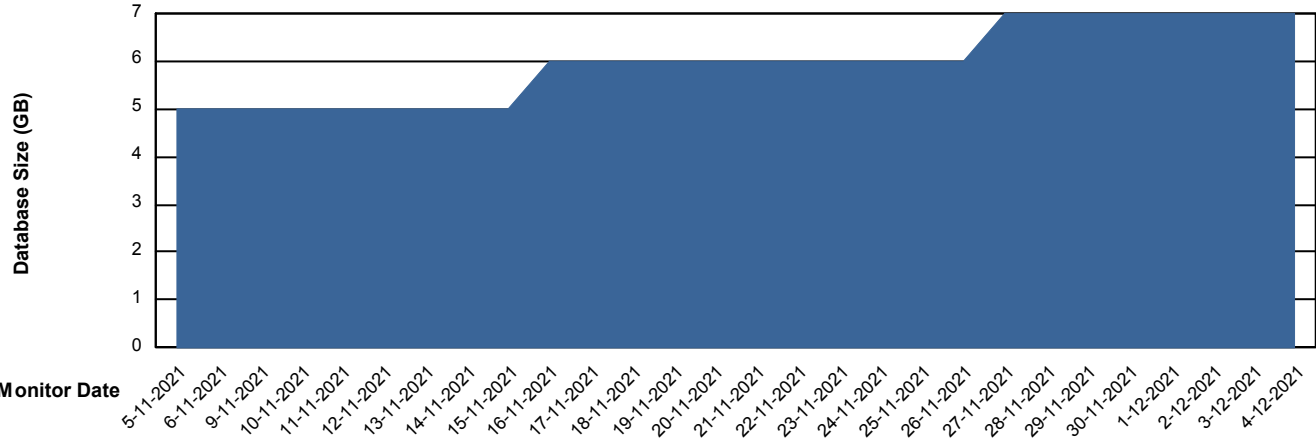

Weekly SLA Customer Report

Customer KBR_Production
Database ID 117

Harddisk Usage KBR_PRD_WEBSRV2

	Free disk space on / (%)	Total disk space on / (Gb)	Used disk space on / (Gb)	Free disk space on /boot (%)	Total disk space on /boot (Gb)	Used disk space on /boot (Gb)
4-12-2021	81	55	11	62	1	0
3-12-2021	81	55	10	62	1	0
2-12-2021	81	55	10	62	1	0
1-12-2021	81	55	10	62	1	0
30-11-2021	81	55	10	62	1	0
29-11-2021	81	55	10	62	1	0
28-11-2021	81	55	10	62	1	0

Weekly SLA Customer Report

Customer KBR_Production
Database ID 117

Database Performance KBR_PRD_DB-SRV1_DB

DB Processes Max 1,000

Weekly SLA Customer Report

Customer KBR_Production
 Database ID 117

DATABASE SIZE KBR_PRD_DB-SRV1_DB

Database growth over last month

Database Tablespace KBR_PRD_DB-SRV1_DB

Date	Tablespace Name	Filesize (Gb)	Usedsize (Gb)	Percentage free
4-12-2021	ABSDATA	4	2	61
	INDX	8	0	99
3-12-2021	ABSDATA	4	2	61
	INDX	8	0	99
2-12-2021	ABSDATA	4	2	61
	INDX	8	0	99
1-12-2021	ABSDATA	4	2	62
	INDX	8	0	99
30-11-2021	ABSDATA	4	2	62
	INDX	8	0	99
29-11-2021	ABSDATA	4	2	62
	INDX	8	0	99
28-11-2021	ABSDATA	4	1	63
	INDX	8	0	99