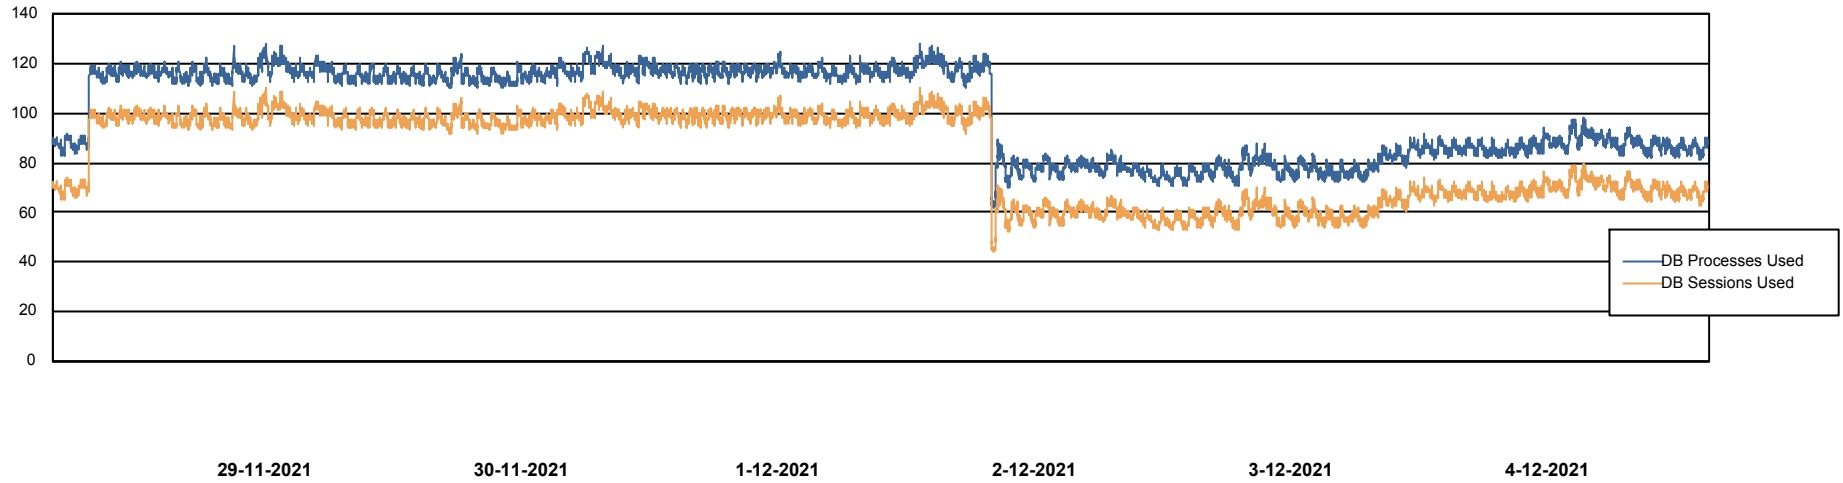

Database Performance JSG_PRD_RIKER_DB

DB Processes Max 0
DB Processes Max 1,000
DB Processes Max 4

Weekly SLA Customer Report

Customer JSG_Production
Database ID 102

Database Performance JSG_PRD_YAR

DB Processes Max 1,000