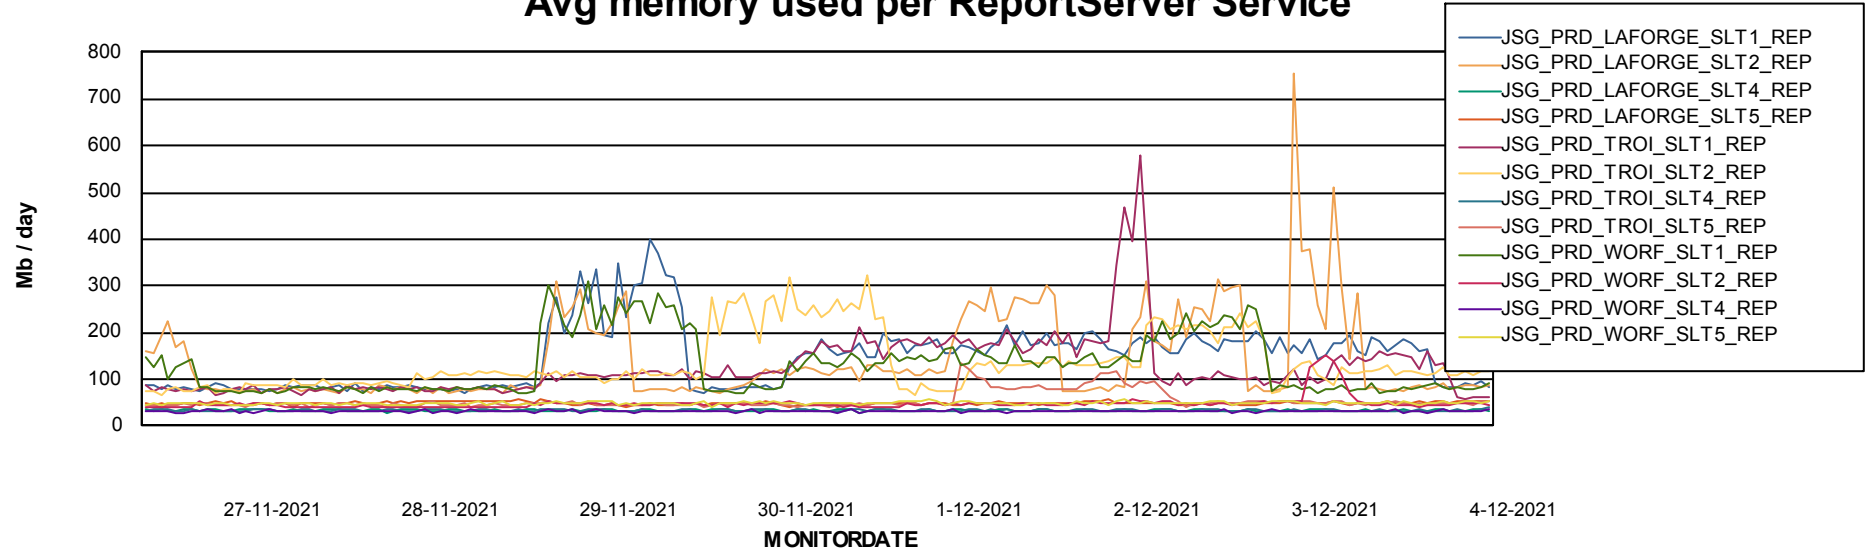

ABSSolute Application ReportServer Services

Avg memory used per ReportServer Service