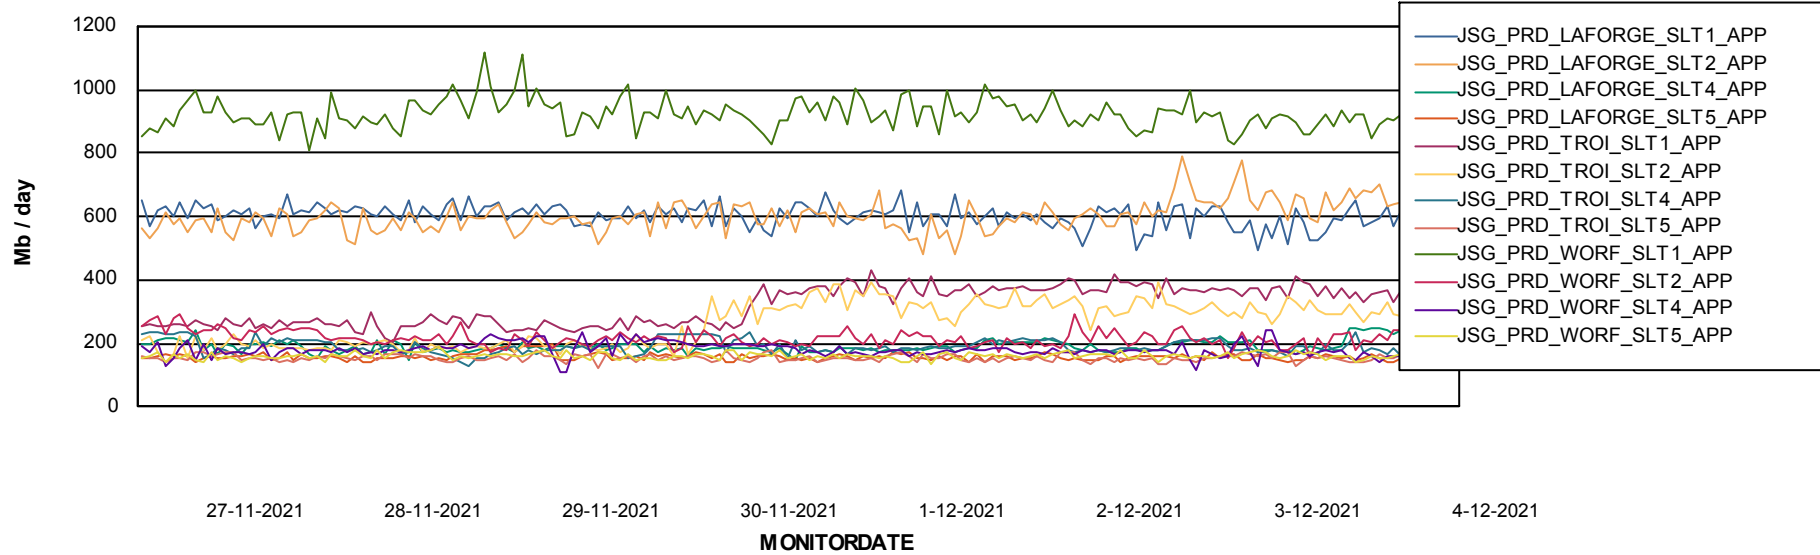

ABSSolute Application Server Services

Avg memory used per ABS Server Service