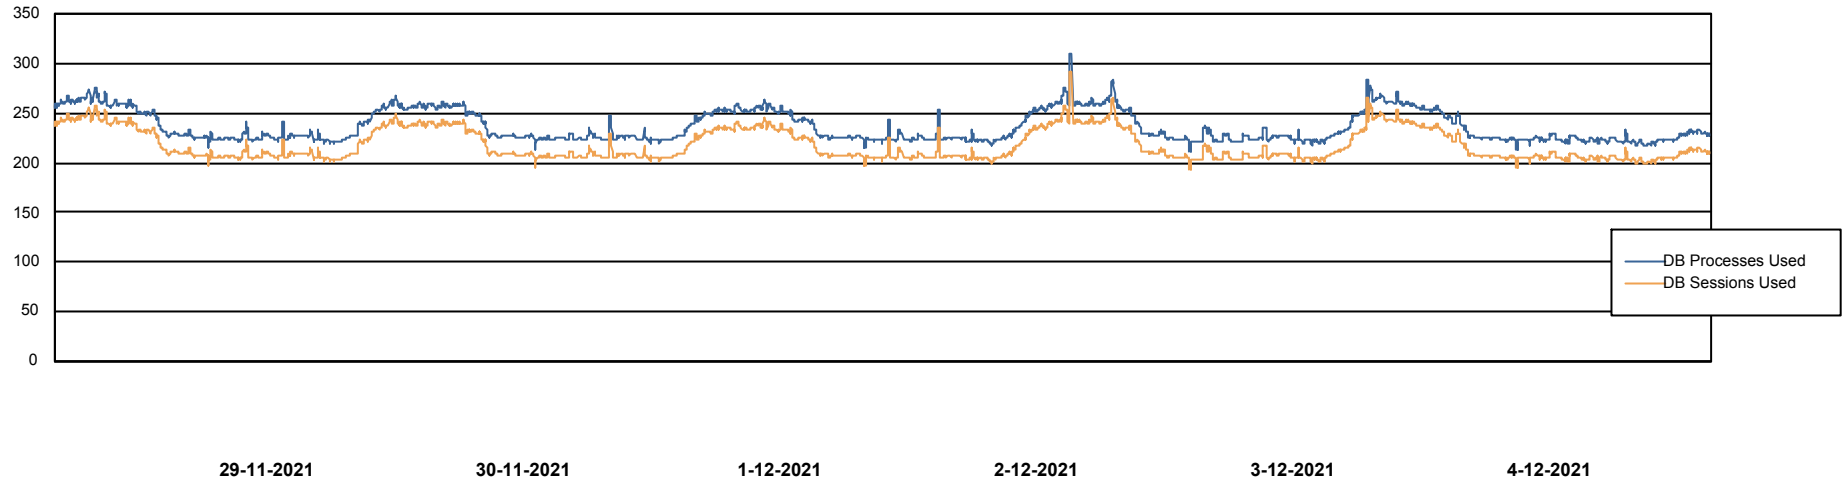

Weekly SLA Customer Report

Customer JSG_Production
Database ID 102

Harddisk Usage JSG_PRD_YAR

	Free disk space on C: (%)	Total disk space on C: (Gb)	Used disk space on C: (Gb)	Free disk space on D: (%)	Total disk space on D: (Gb)	Used disk space on D: (Gb)
4-12-2021	32	149	102	69	750	229
3-12-2021	32	149	102	70	750	227
2-12-2021	32	149	101	70	750	225
1-12-2021	32	149	101	70	750	225
30-11-2021	33	149	101	70	750	225
29-11-2021	34	149	99	70	750	224
28-11-2021	34	149	99	70	750	225

Weekly SLA Customer Report

Customer JSG_Production
Database ID 102

Database Performance JSG_PRD_PICARD_DB

DB Processes Max 1,000
DB Processes Max 4
DB Processes Max 0

Weekly SLA Customer Report

Customer JSG_Production
Database ID 102