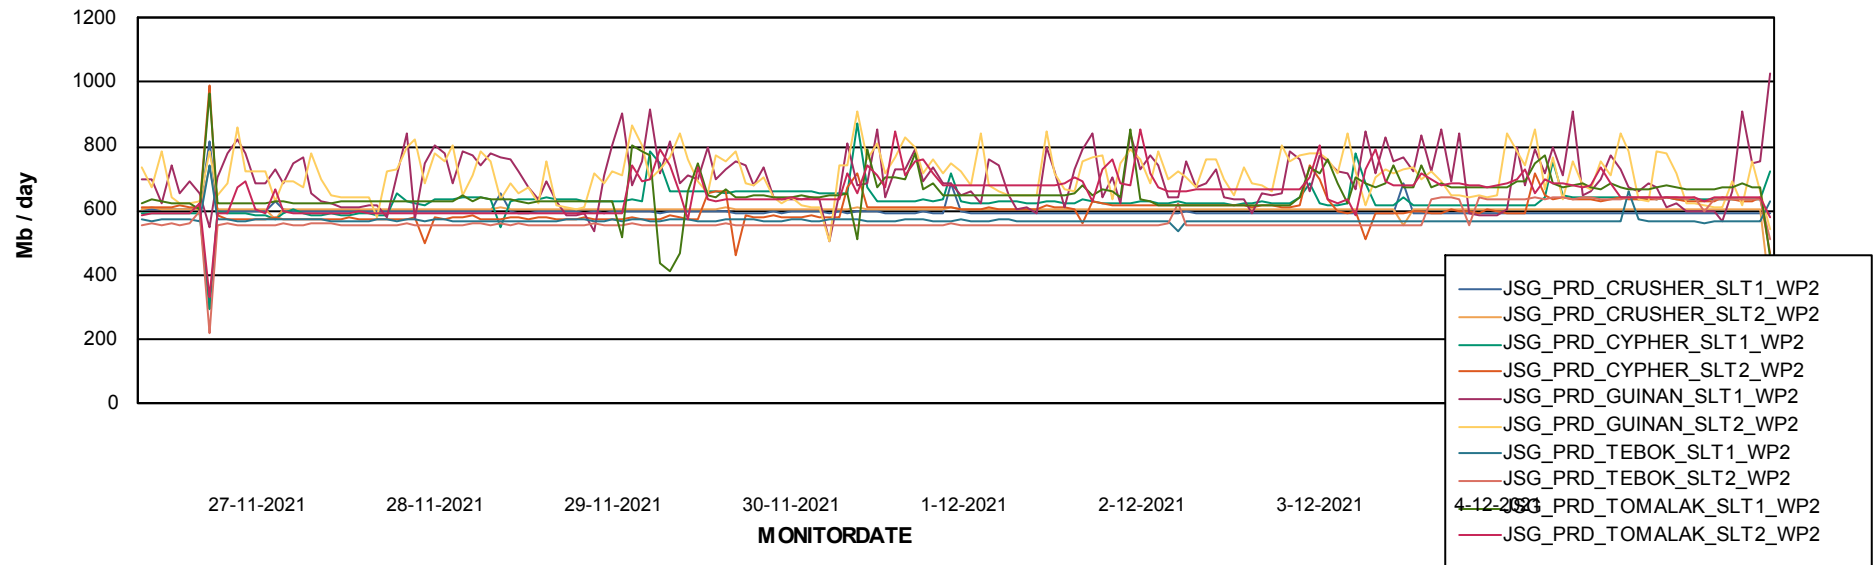

ABSSolute Application ReportServer Services

Avg memory used per ReportServer Service

Weekly SLA Customer Report

Customer JSG_Production
Database ID 102

ABSSolute Web Component Services

Avg memory used per ABS Web component