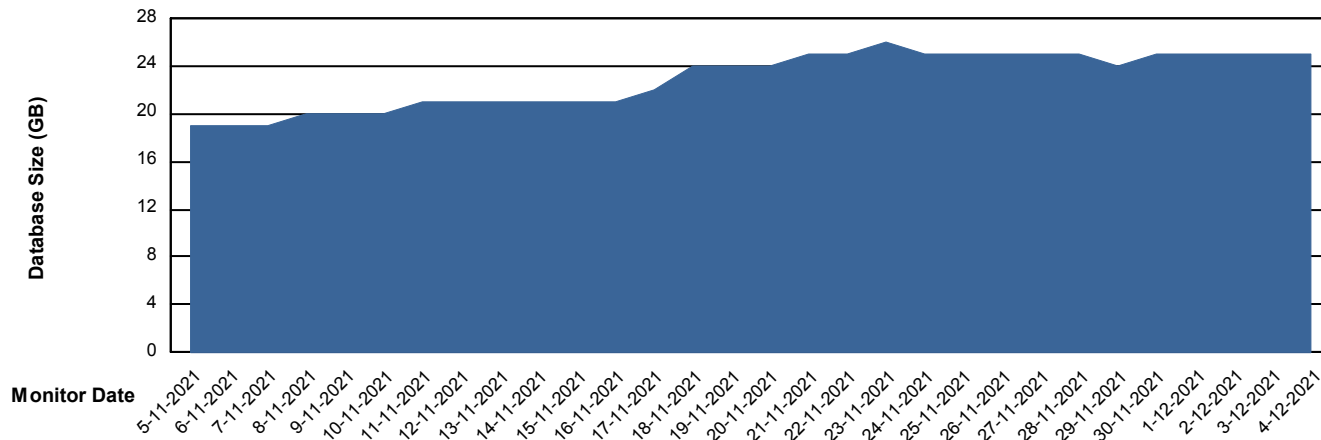

Weekly SLA Customer Report

Customer JSG_Production
Database ID 102

DATABASE SIZE JSG_PRD_PICARD_DB

Database growth over last month

DATABASE SIZE JSG_PRD_YAR

Database growth over last month

Weekly SLA Customer Report