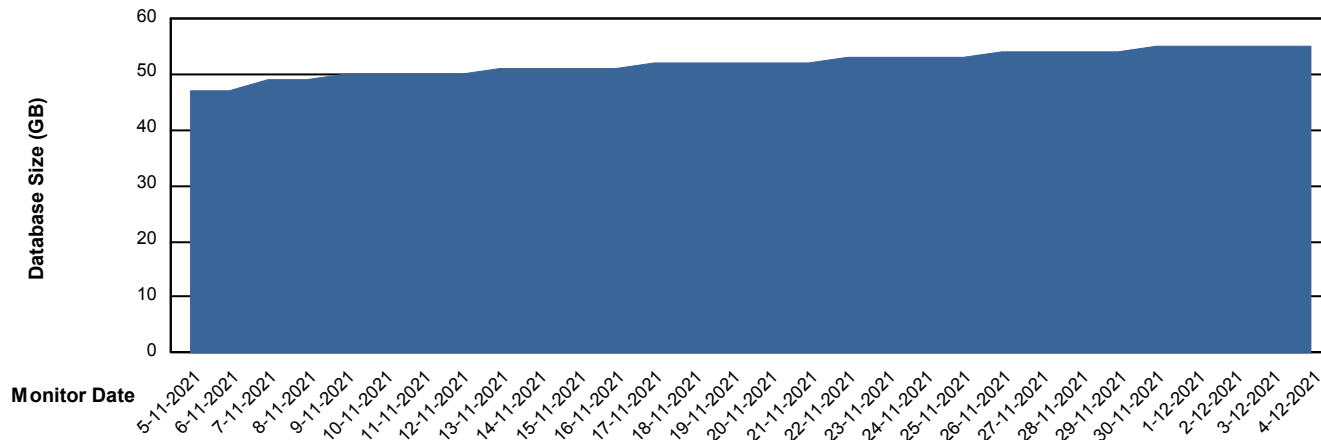

DATABASE SIZE JSG_PRD_PICARD_DB

Database growth over last month