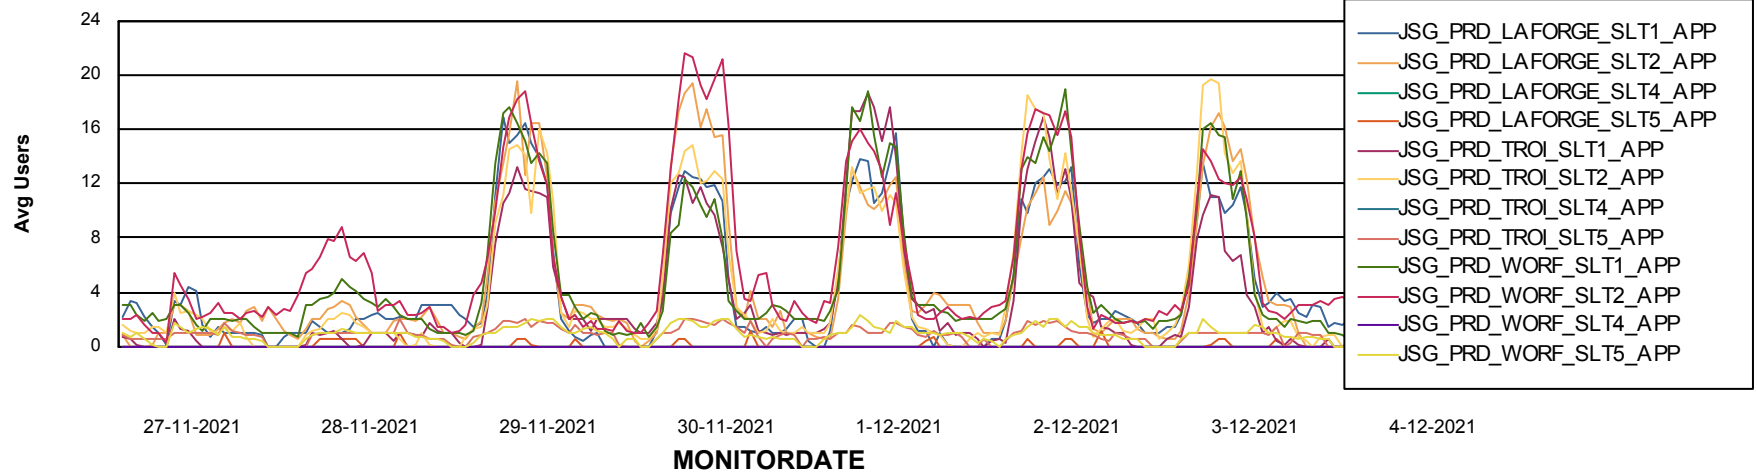

Weekly SLA Customer Report

Customer JSG_Production
Database ID 102

ABSSolute Application Server Services

Avg memory used per ABS Server Service

Avg users per day per ABS server

Weekly SLA Customer Report

Customer JSG_Production
Database ID 102