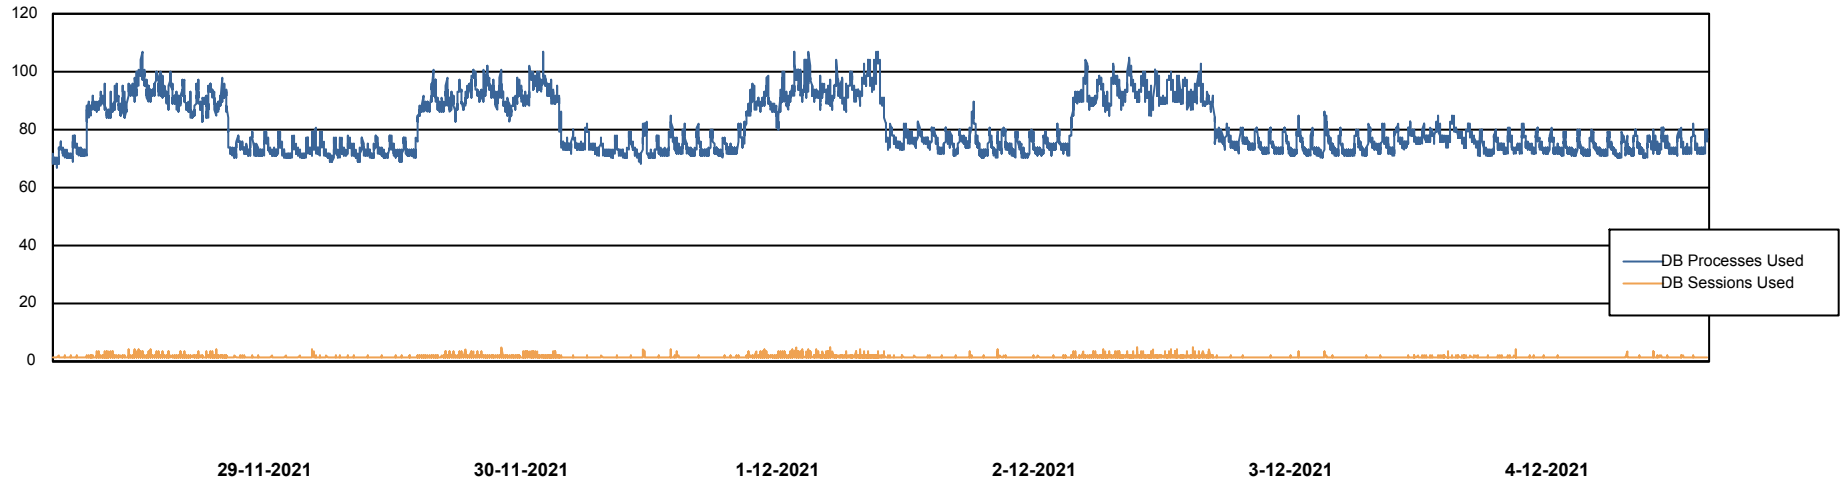

Database Performance HUE_PRD_S-ORAPROD_DB

DB Processes Max 1,000