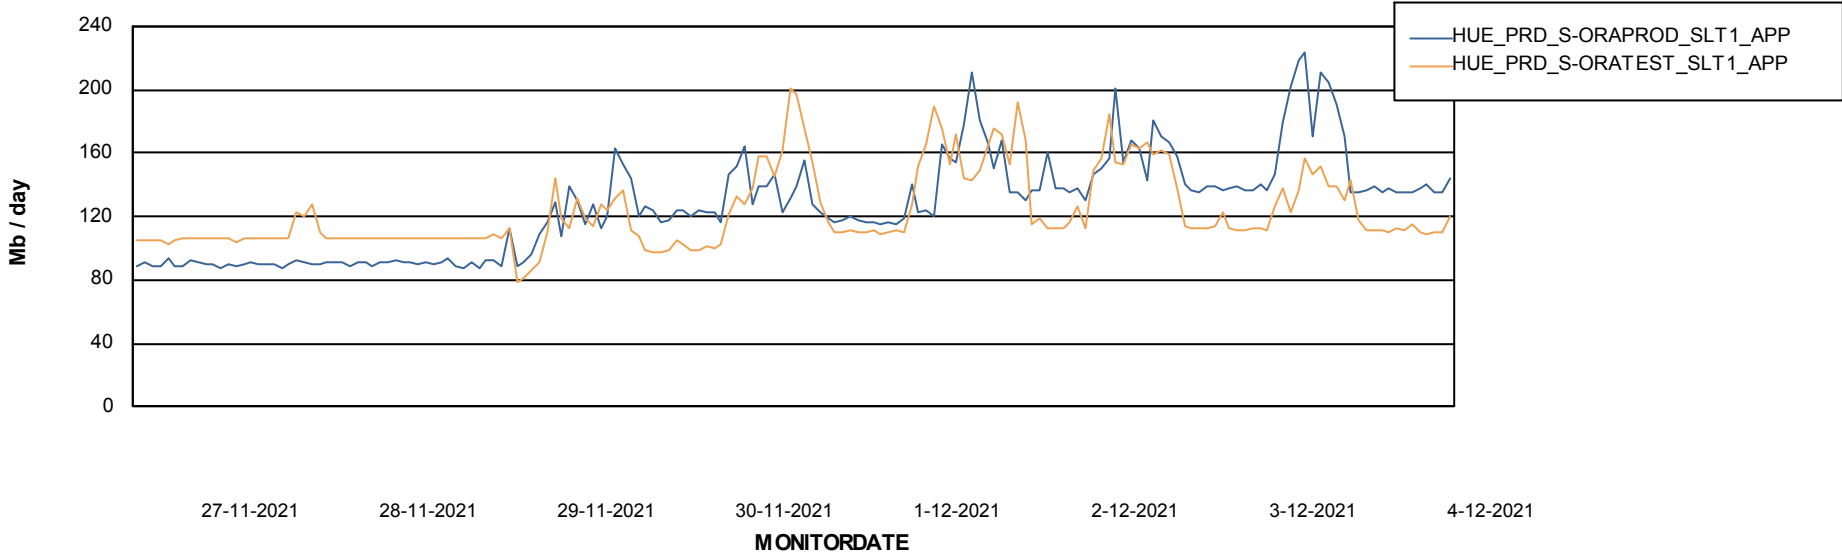

ABSSolute Application Server Services

Avg memory used per ABS Server Service