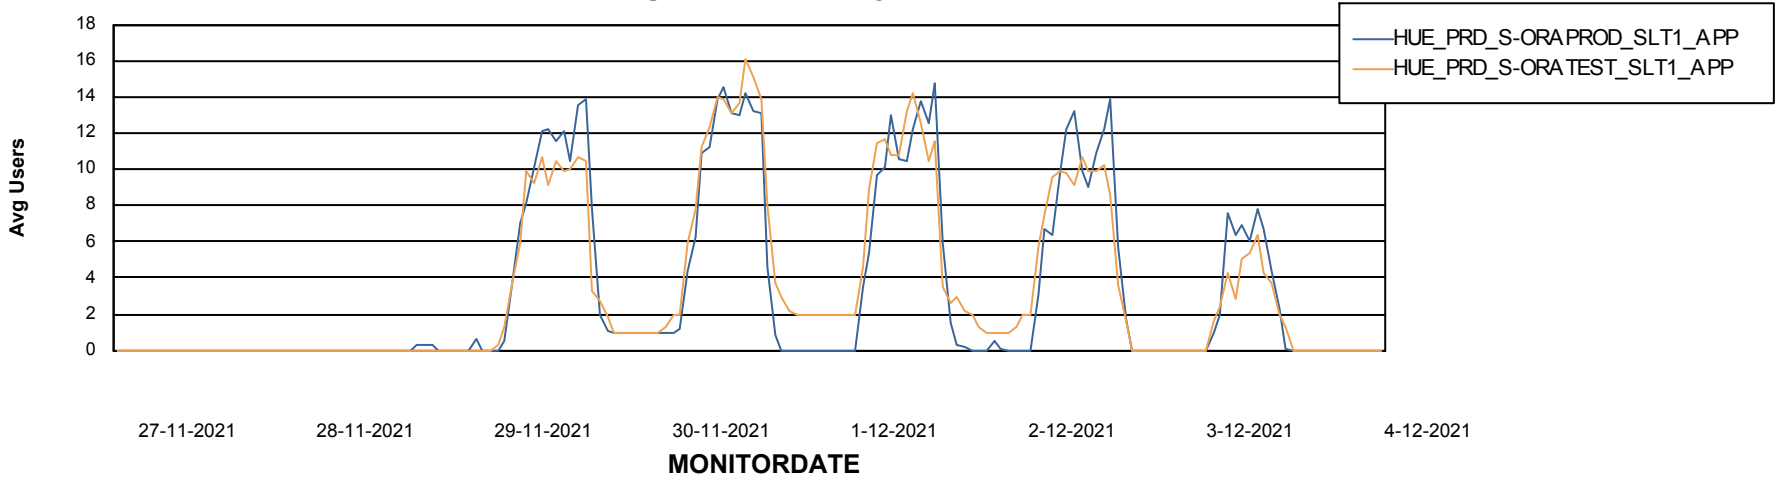

Weekly SLA Customer Report

Customer HUE_Production
Database ID 104

ABSSolute Application Server Services

Avg memory used per ABS Server Service

Avg users per day per ABS server

Weekly SLA Customer Report

Customer HUE_Production
Database ID 104