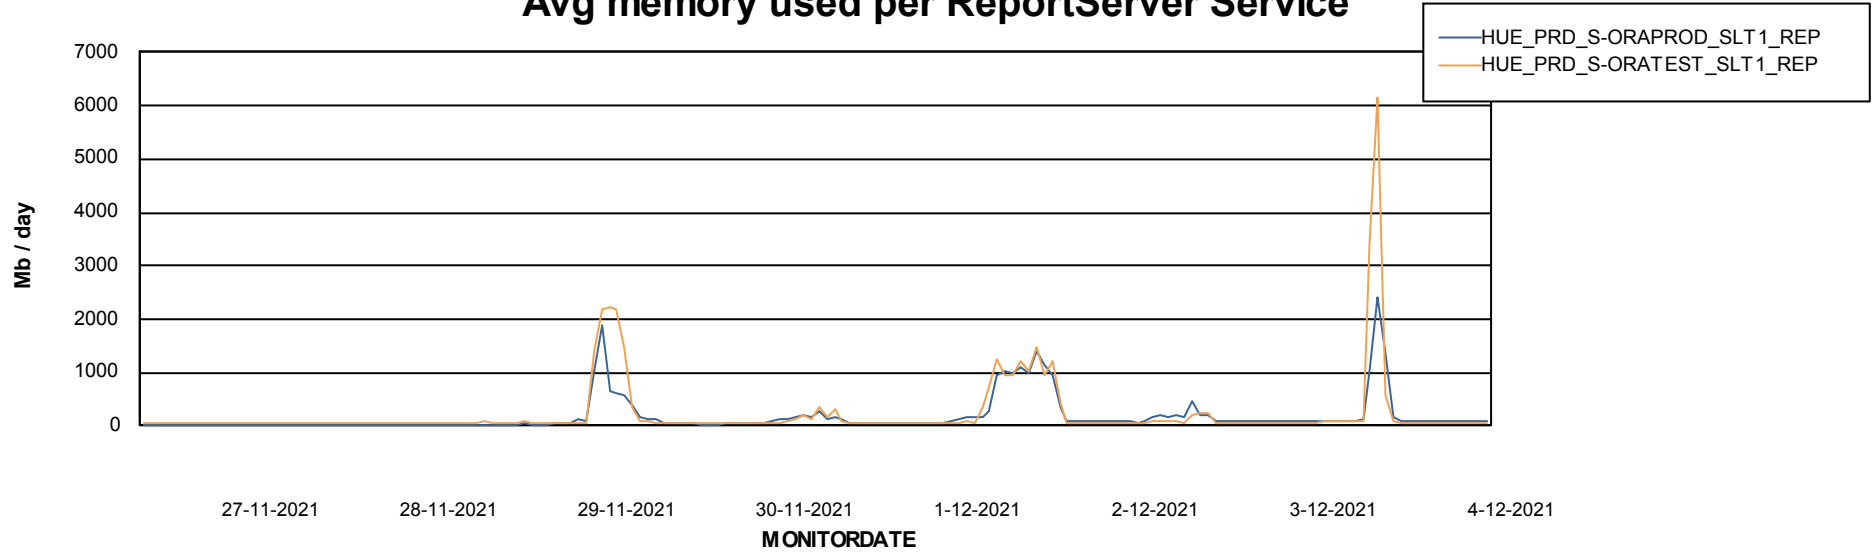

ABSSolute Application ReportServer Services

Avg memory used per ReportServer Service