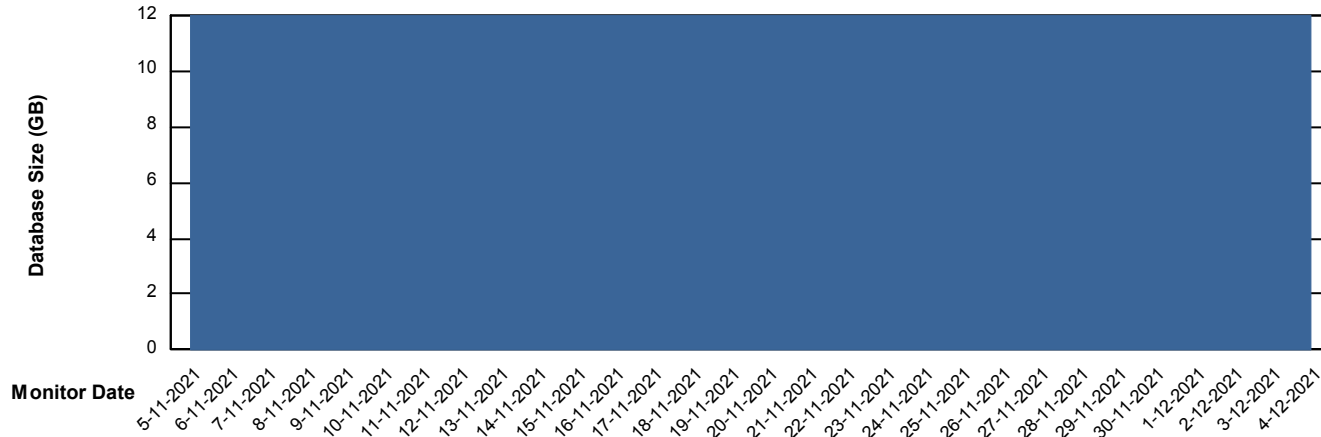

DATABASE SIZE HUE_PRD_S-ORABI_DB

Database growth over last month