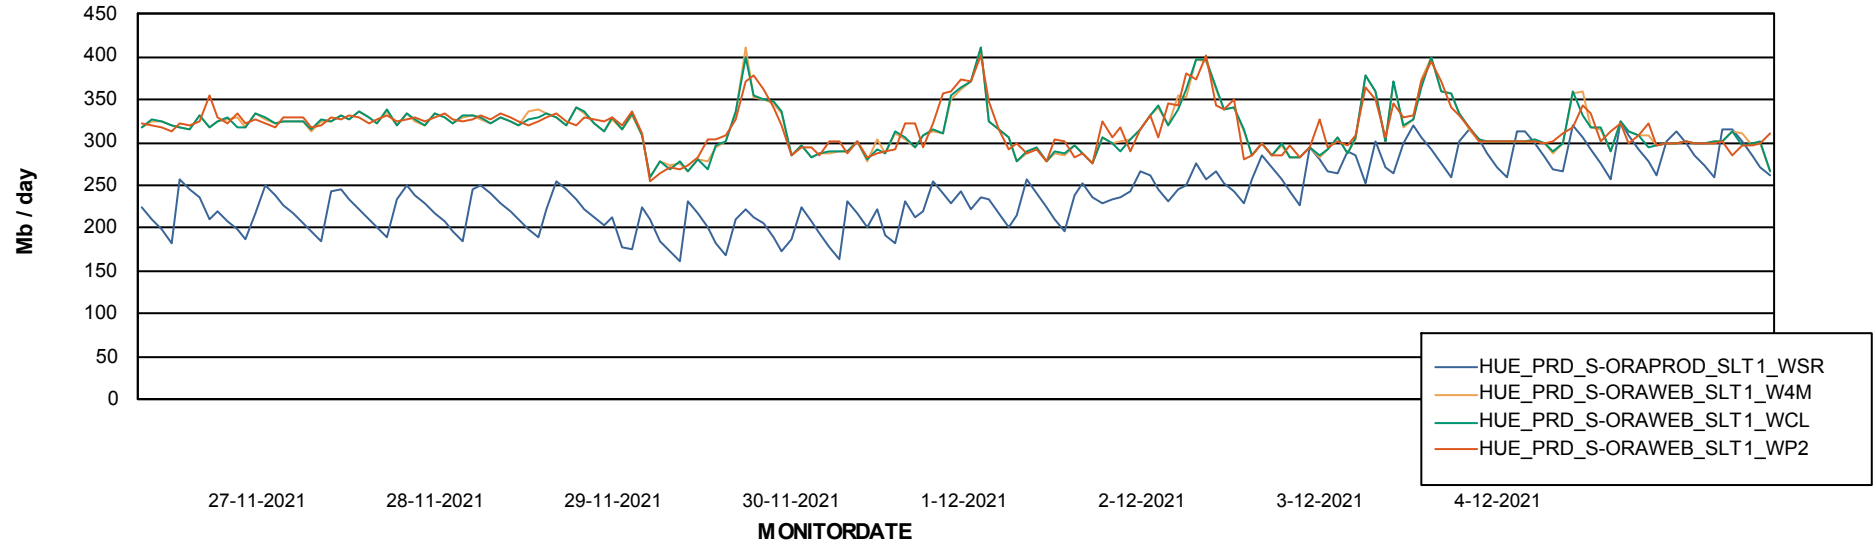

ABSSolute Application ReportServer Services

Avg memory used per ReportServer Service

Weekly SLA Customer Report

Customer HUE_Production
Database ID 104

ABSSolute Web Component Services

Avg memory used per ABS Web component