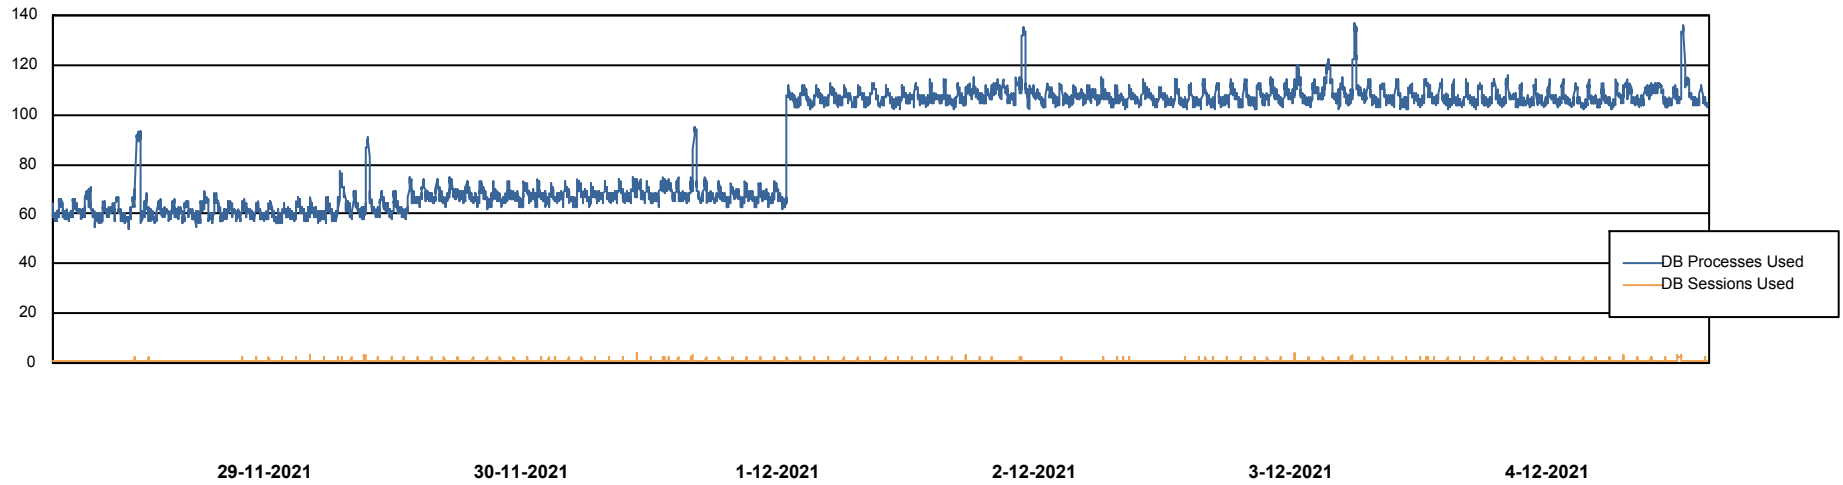

Database Performance HUE_PRD_S-ORABI_DB

DB Processes Max 1,000