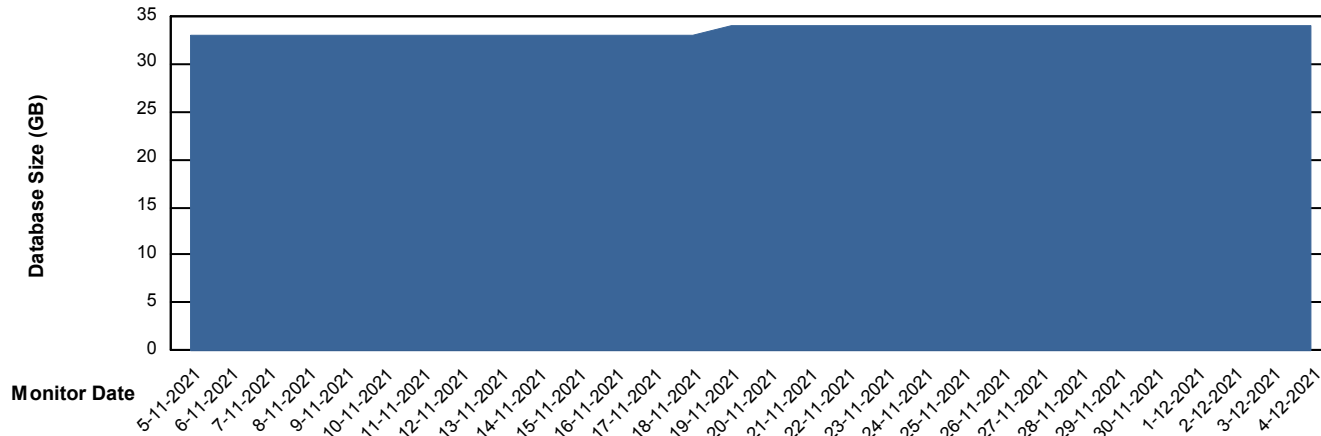

DATABASE SIZE HUE_PRD_S-ORAPROD_DB

Database growth over last month