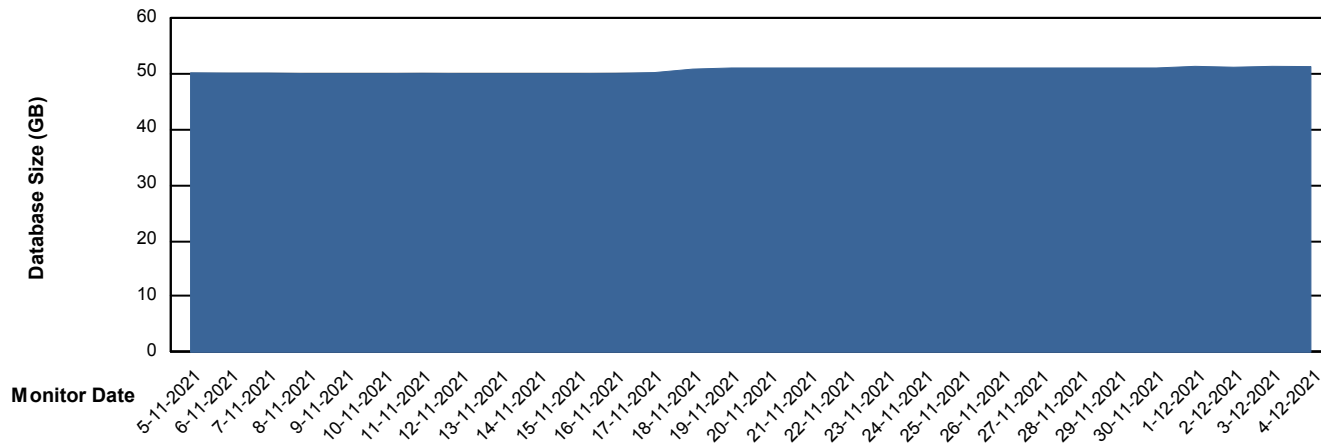

DATABASE SIZE ELJDB_Production

Database growth over last month