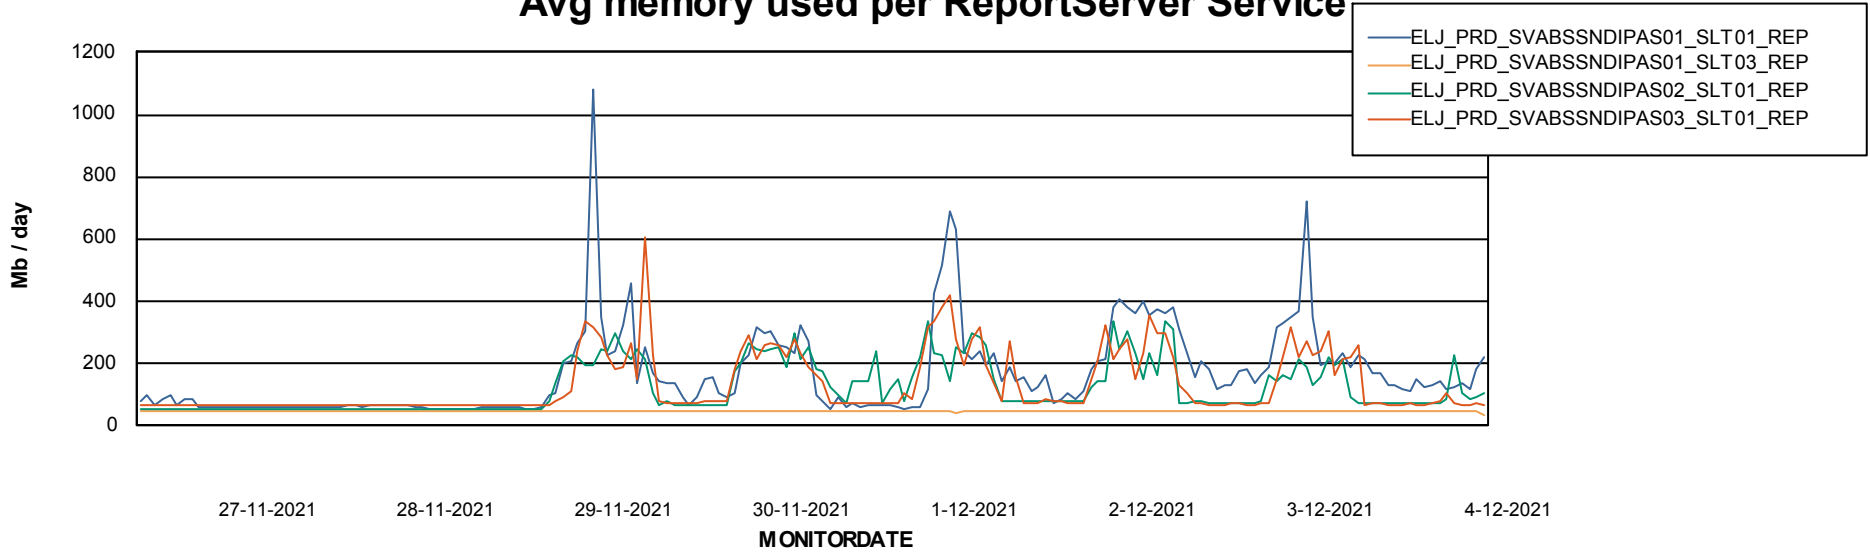

ABSSolute Application ReportServer Services

Avg memory used per ReportServer Service