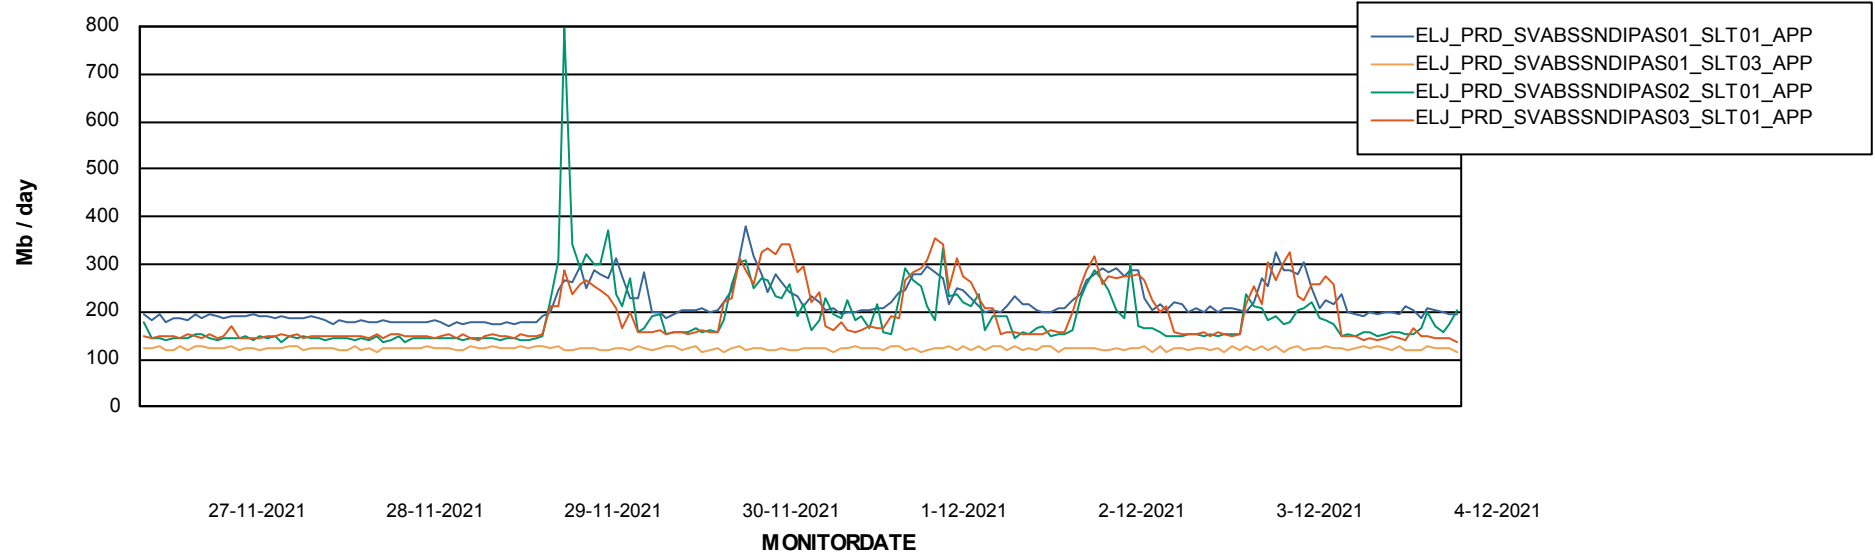

ABSSolute Application Server Services

Avg memory used per ABS Server Service