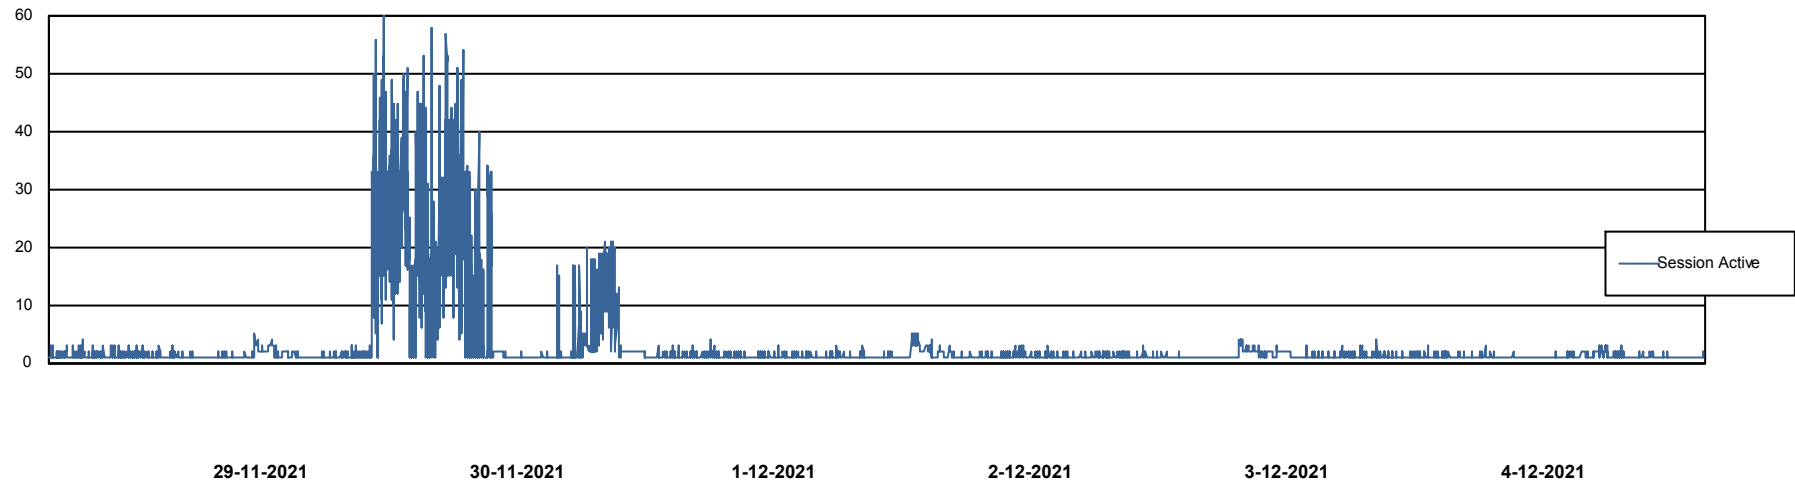

Database Performance ELJDB_Production

DB Processes Max 600
DB Sessions Max 924