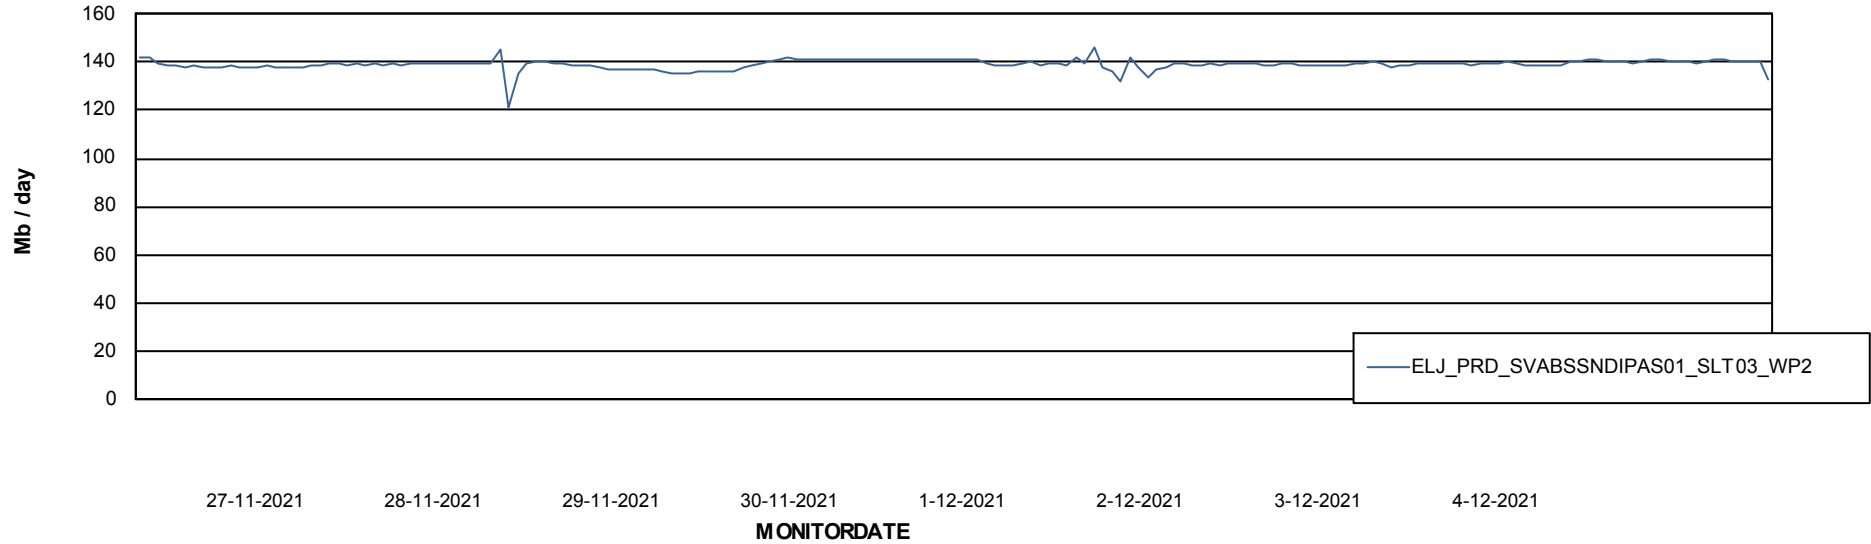

ABSSolute Web Component Services

Avg memory used per ABS Web component