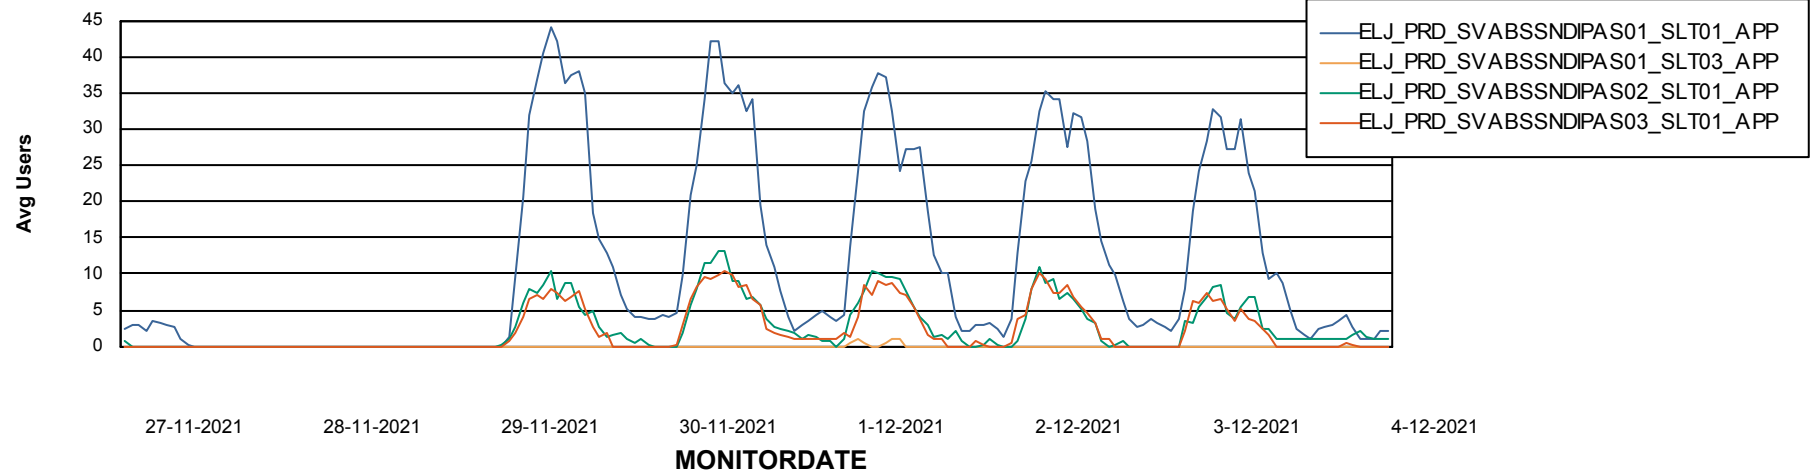

Avg users per day per ABS server