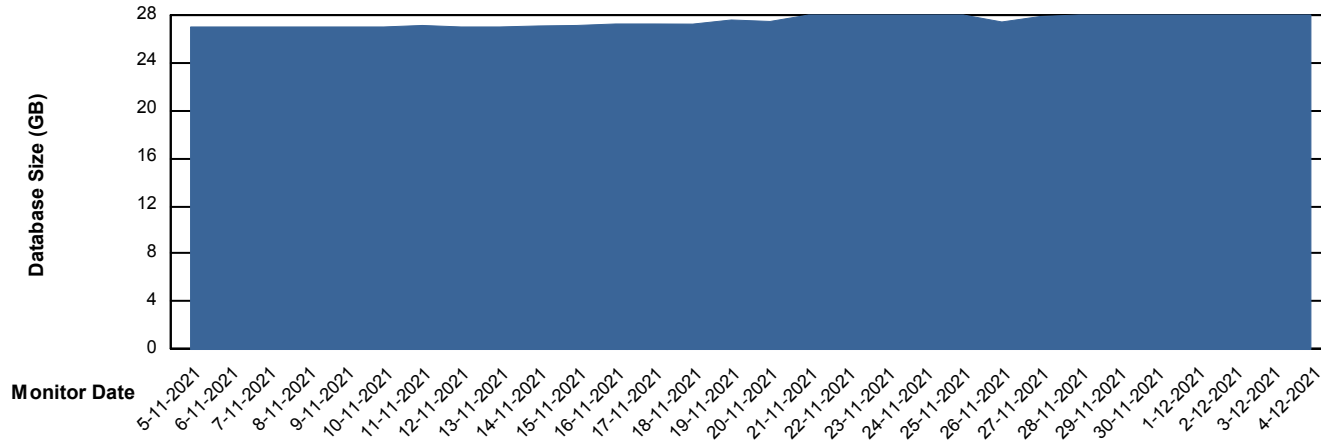

DATABASE SIZE ELJDB_PRD_BI

Database growth over last month