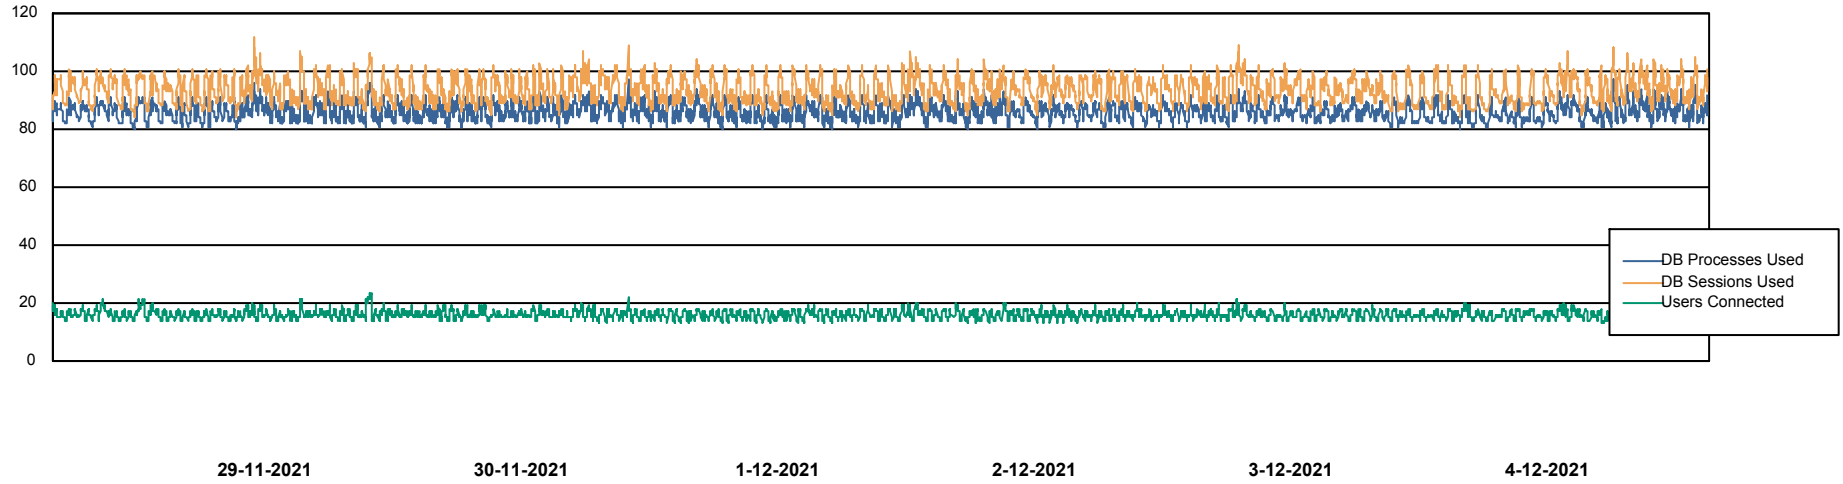

Database Performance ELJDB_PRD_BI

DB Processes Max 1,000
DB Sessions Max 1,524