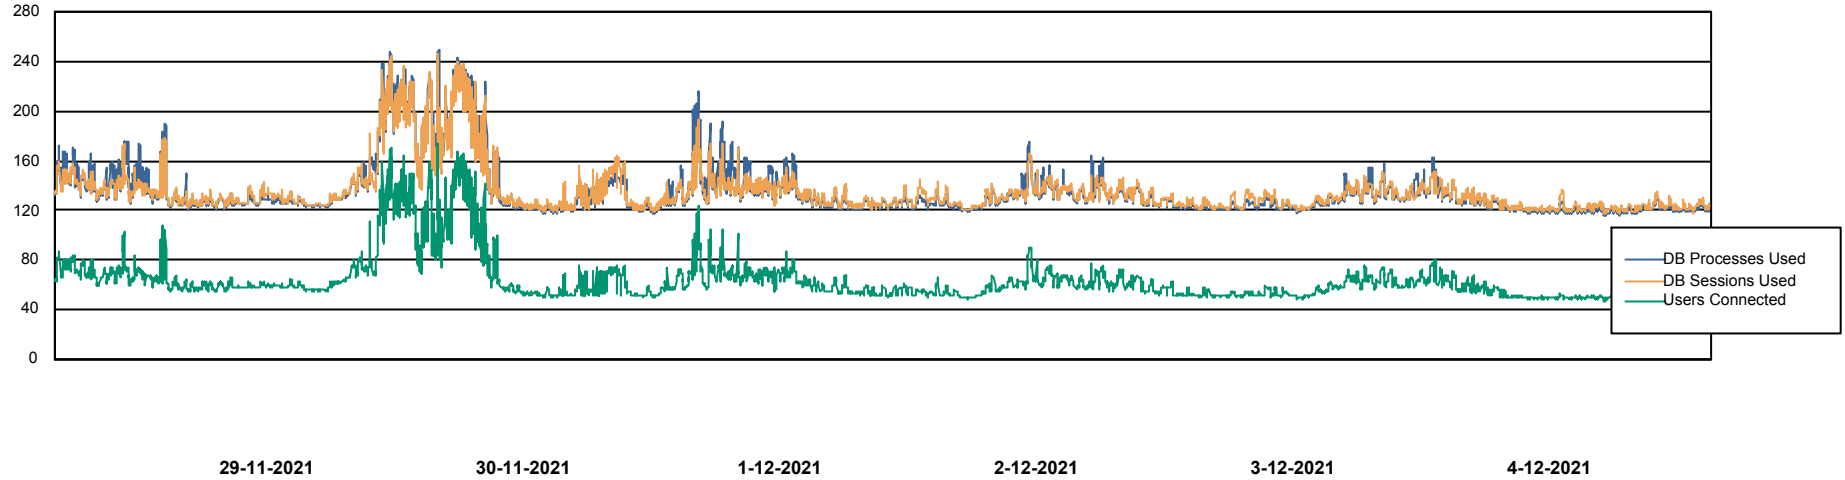

Database Performance ELJDB_Production

DB Processes Max 600
DB Sessions Max 924