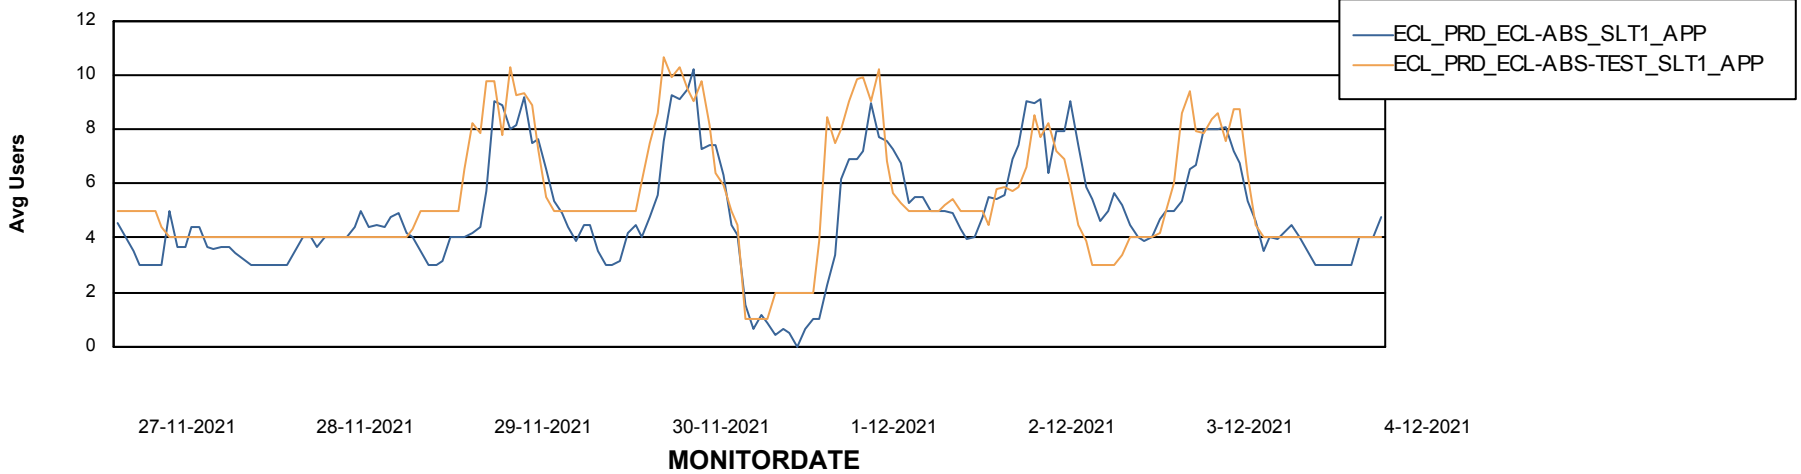

Avg users per day per ABS server