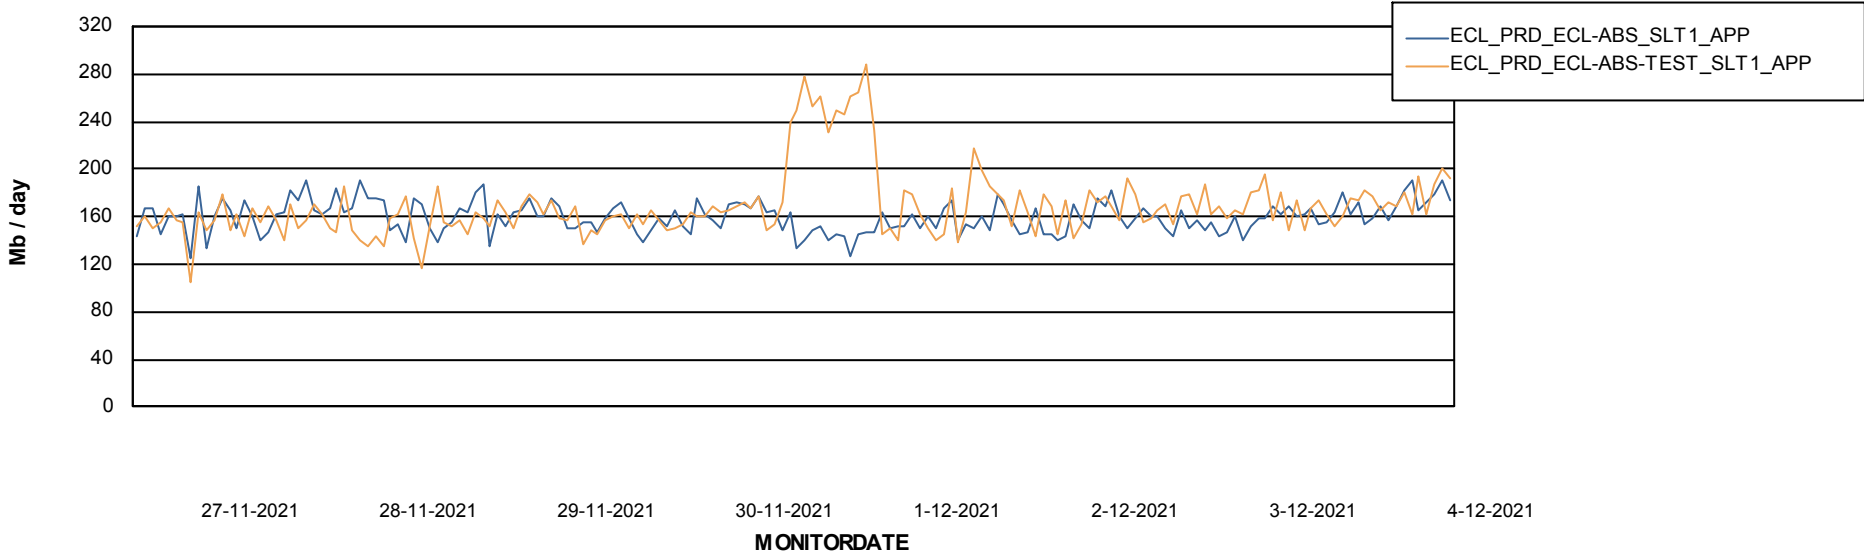

ABSSolute Application Server Services

Avg memory used per ABS Server Service