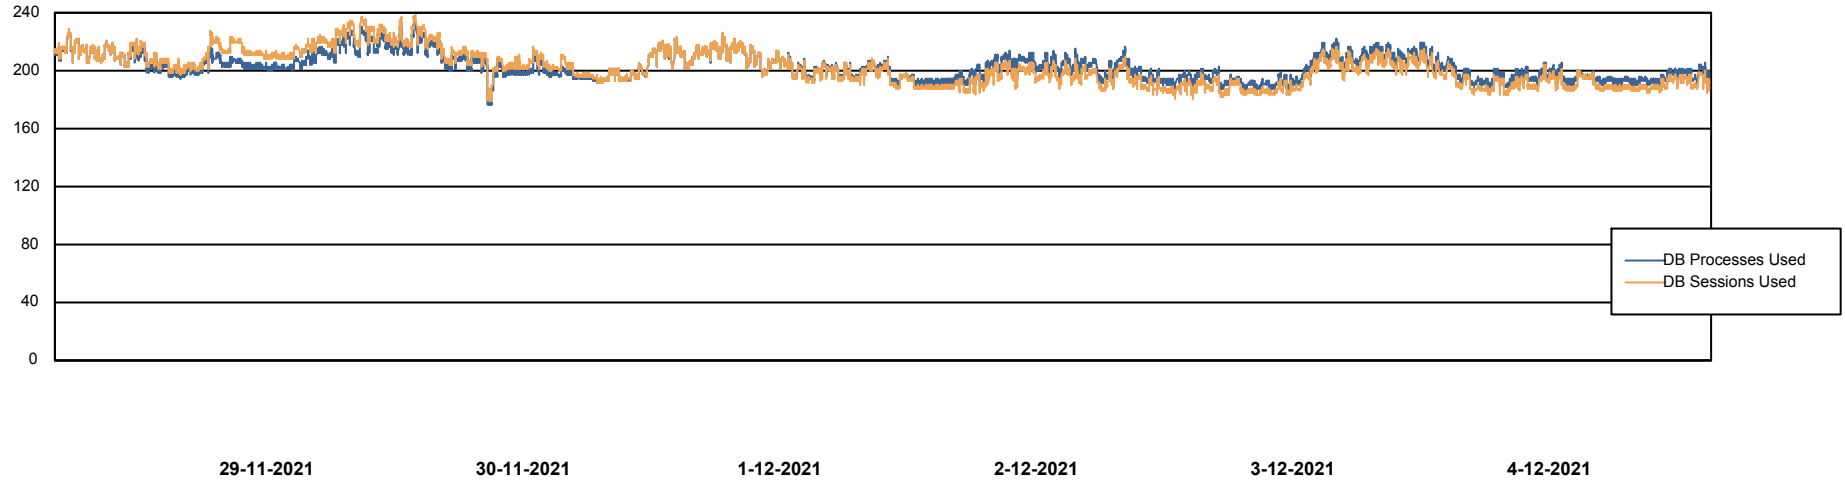

Database Performance ECLDB_Production