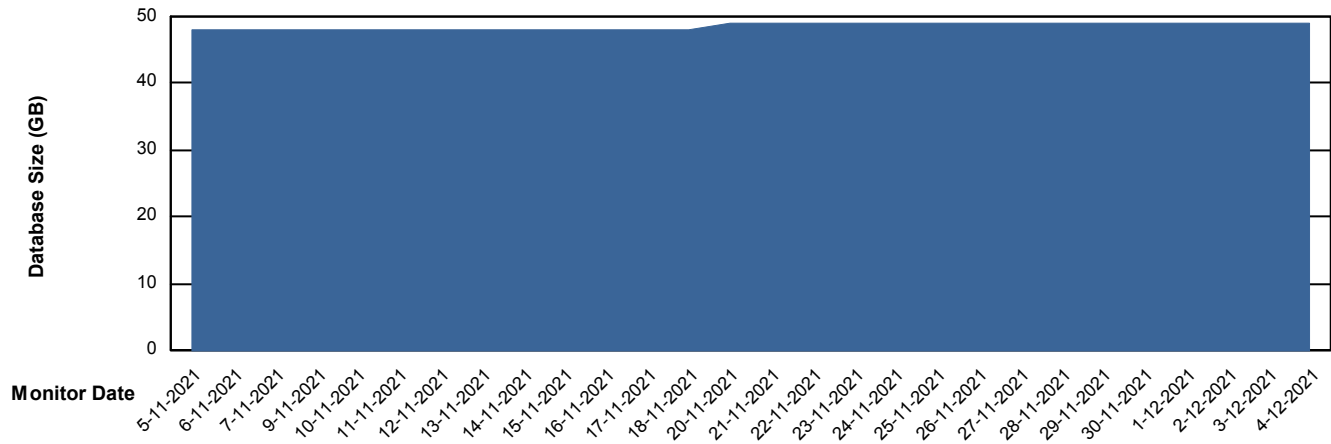

DATABASE SIZE ECLDB_Production

Database growth over last month