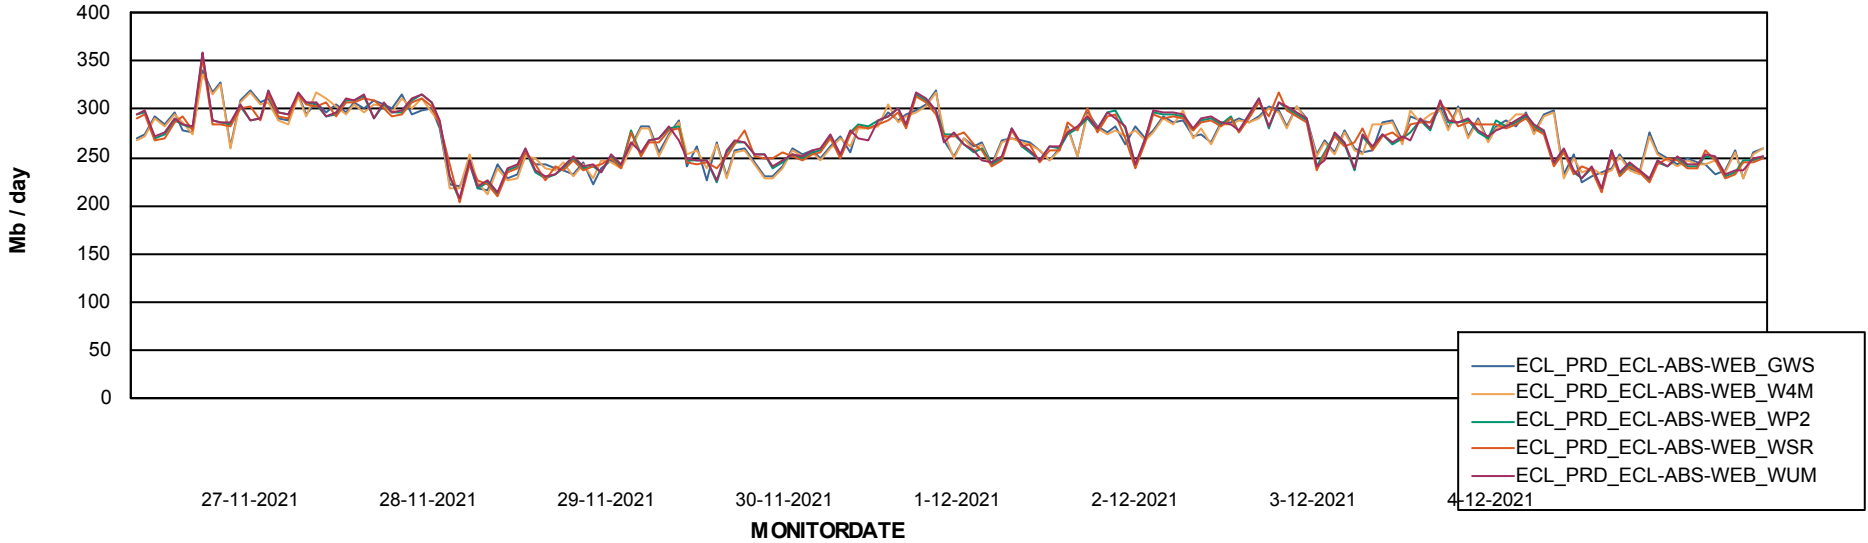

ABSolute Web Component Services

Avg memory used per ABS Web component