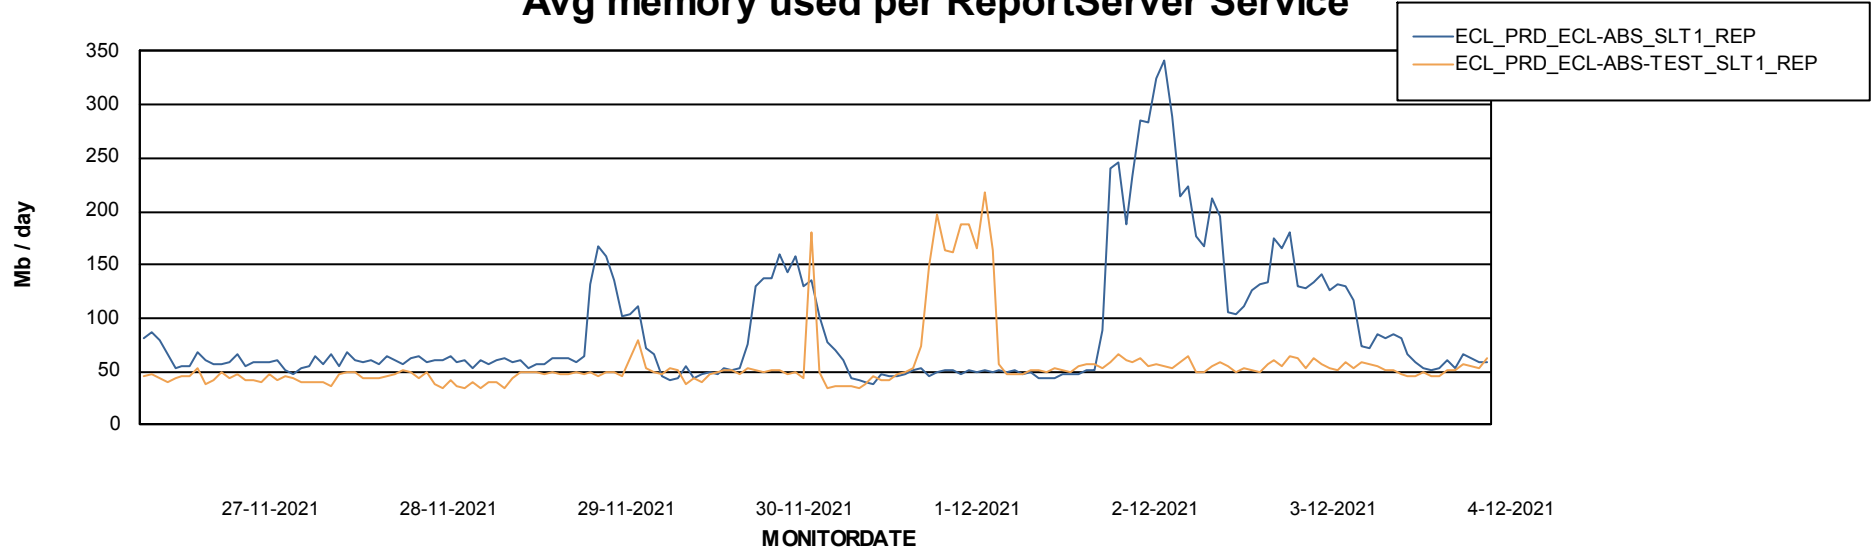

ABSSolute Application ReportServer Services

Avg memory used per ReportServer Service