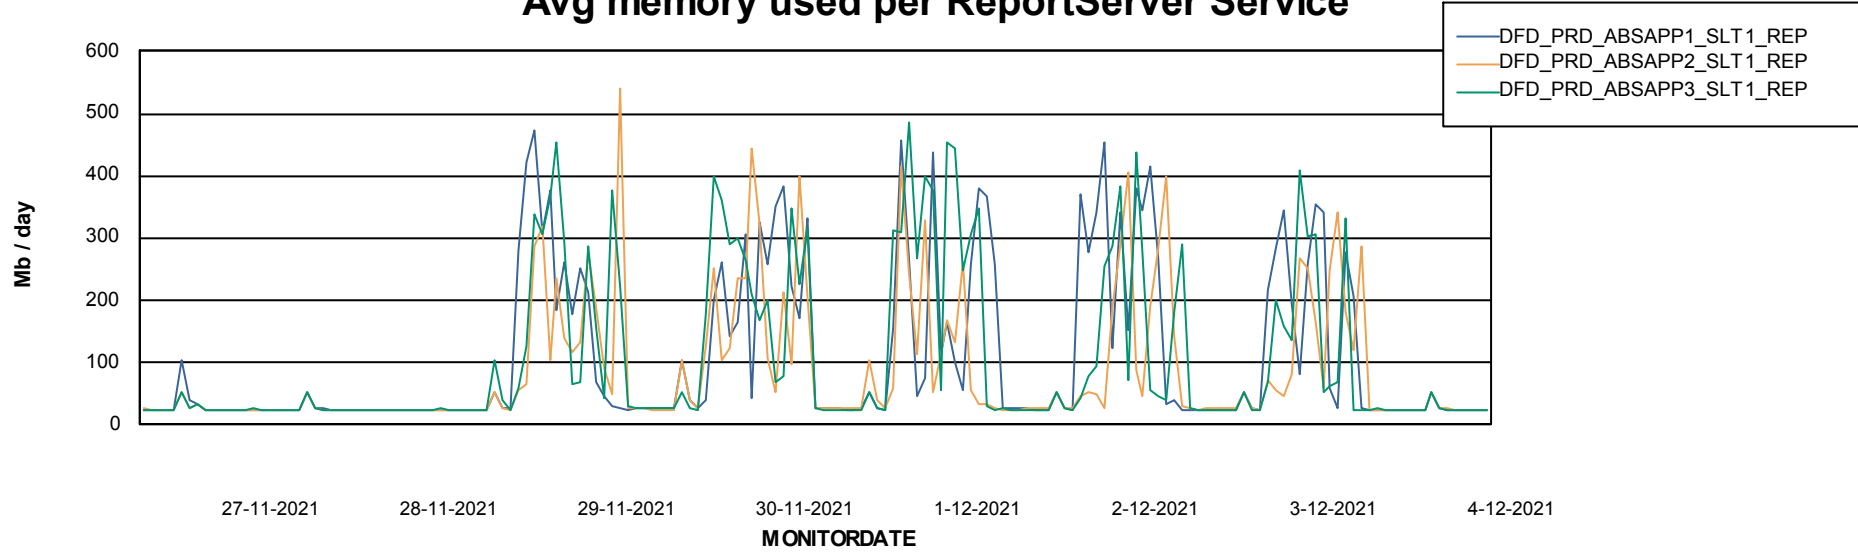

ABSSolute Application ReportServer Services

Avg memory used per ReportServer Service