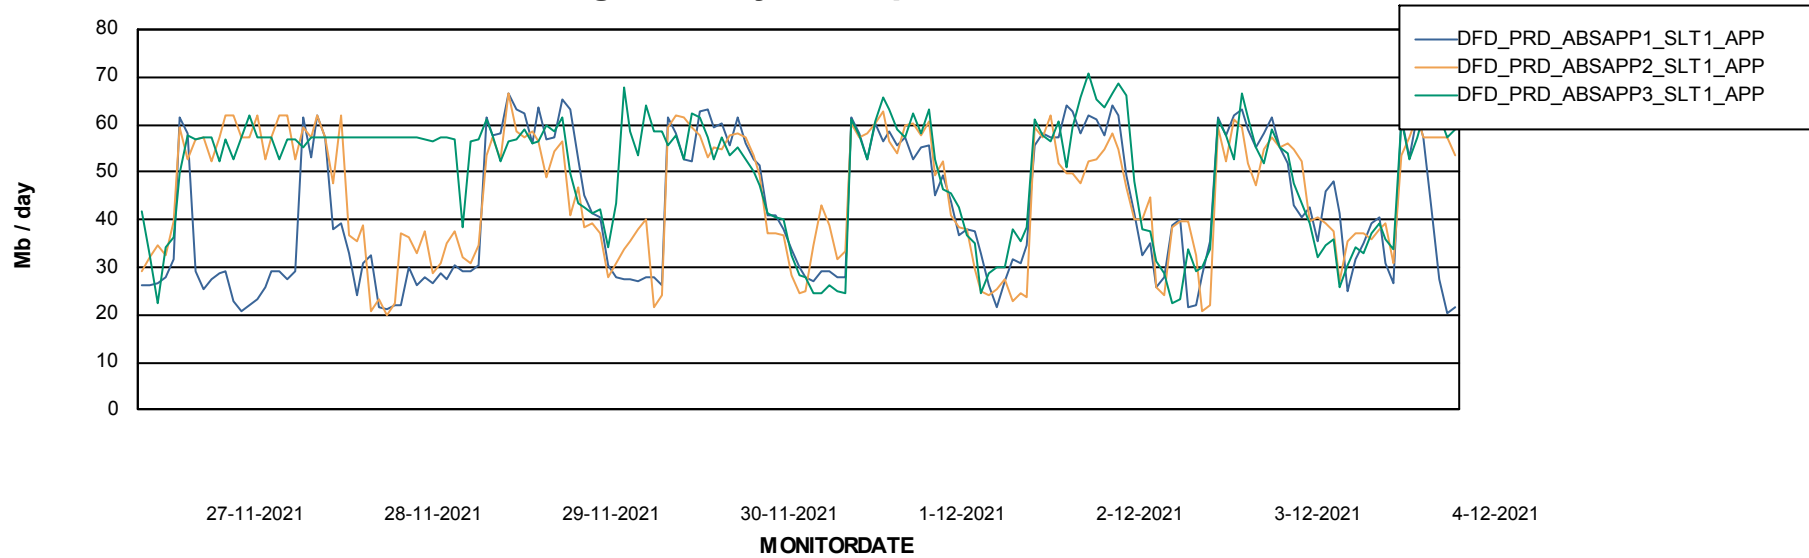

Database Performance DFDDDBI_Production

DATABASE SIZE DFDDDB_Production

Database growth over last month

Weekly SLA Customer Report

Customer DFD_Production
Database ID 39

Database Tablespace DFDDB_Production

Date	Tablespace Name	Filesize (Gb)	Usedsize (Gb)	Percentage free
4-12-2021	ABSDATA	83	0	100
	INDX	161	0	100
3-12-2021	ABSDATA	83	0	100
	INDX	161	0	100
2-12-2021	ABSDATA	83	0	100
	INDX	161	0	100
1-12-2021	ABSDATA	83	0	100
	INDX	161	0	100
30-11-2021	ABSDATA	83	0	100
	INDX	161	0	100
29-11-2021	ABSDATA	83	0	100
	INDX	161	0	100
28-11-2021	ABSDATA	83	0	100
	INDX	161	0	100

Weekly SLA Customer Report

Customer DFD_Production
Database ID 39

ABSolute Application Server Services

Avg memory used per ABS Server Service

Avg users per day per ABS server

Weekly SLA Customer Report

Customer DFD_Production
Database ID 39