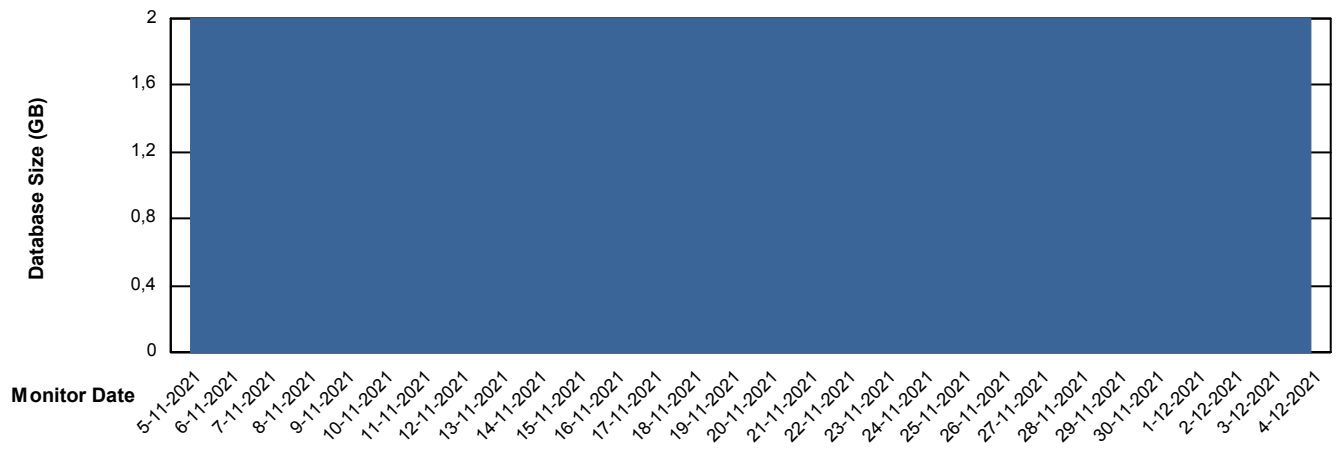

Weekly SLA Customer Report

Customer DFD_Production
Database ID 39

Database Performance DFDDDB_Production

DB Processes Max 600
DB Sessions Max 4

Weekly SLA Customer Report

Customer DFD_Production
Database ID 39

Database Performance DFDDDBI_Production

DATABASE SIZE DFDDDB_Production

Database growth over last month

Weekly SLA Customer Report

Customer DFD_Production
Database ID 39

Database Tablespace DFDDB_Production