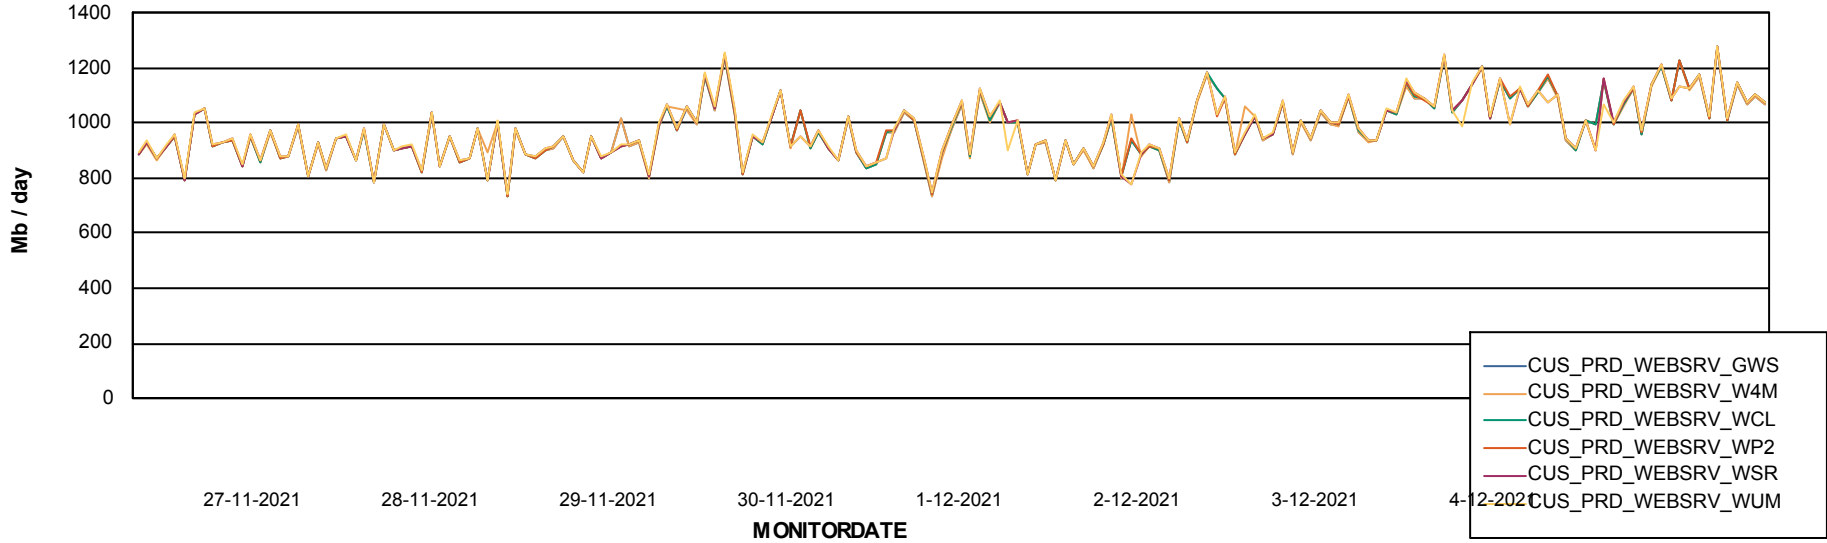

ABSSolute Web Component Services

Avg memory used per ReportServer Service

Weekly SLA Customer Report

Customer CUS_Production
Database ID 131

ABSSolute Web Component Services

Avg memory used per ABS Web component