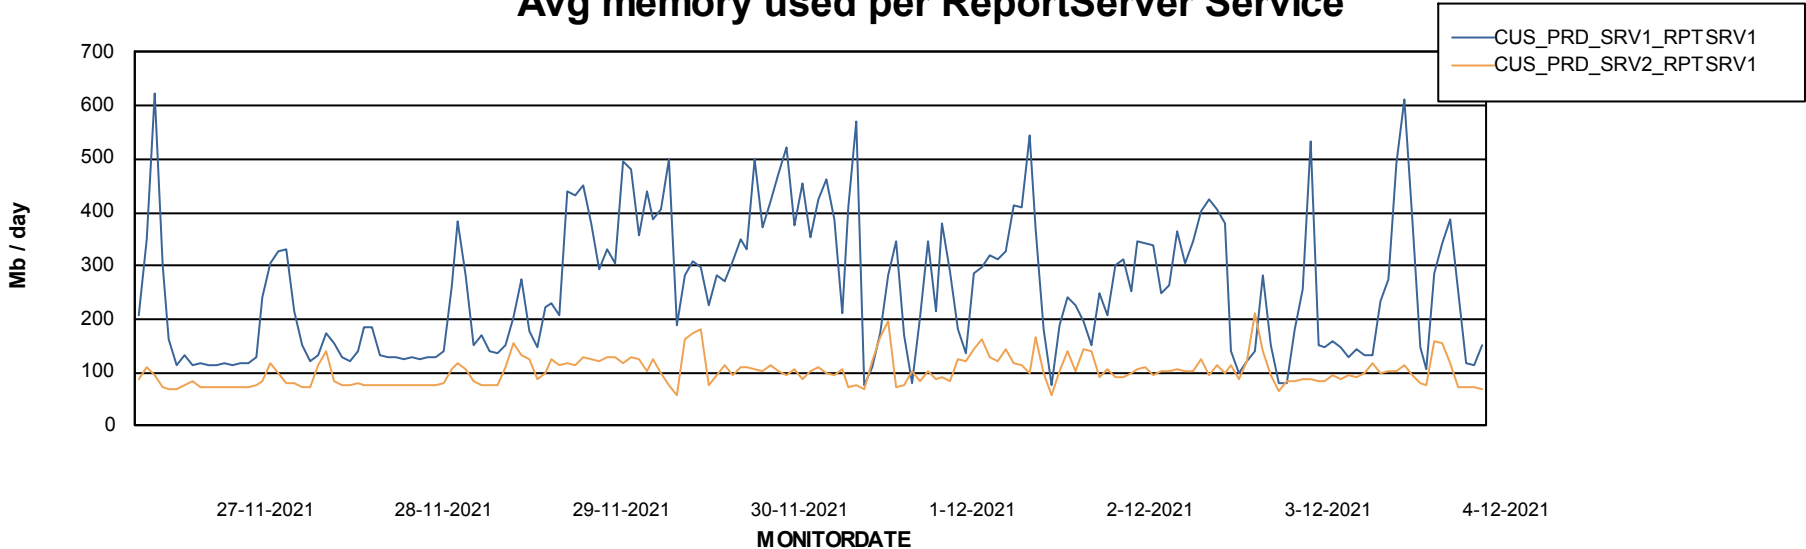

ABSSolute Web Component Services

Avg memory used per ReportServer Service