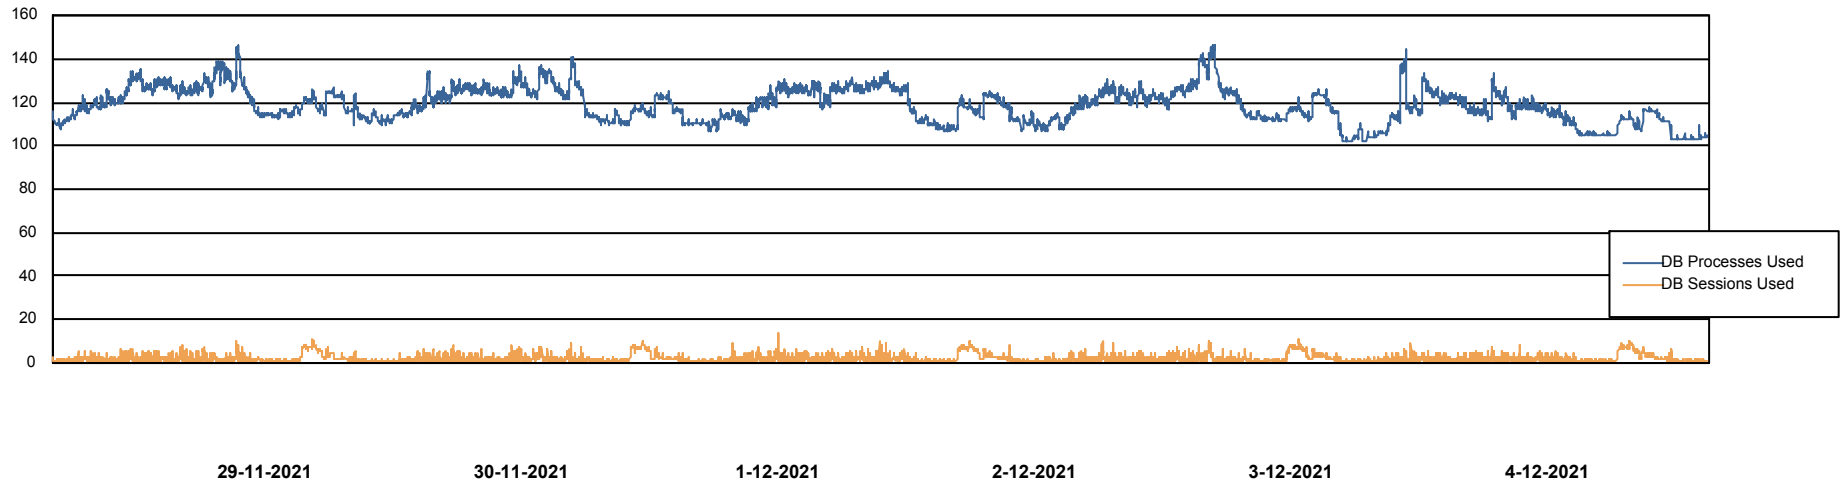

Database Performance CUS_ProdDB_Primary

DB Processes Max 300