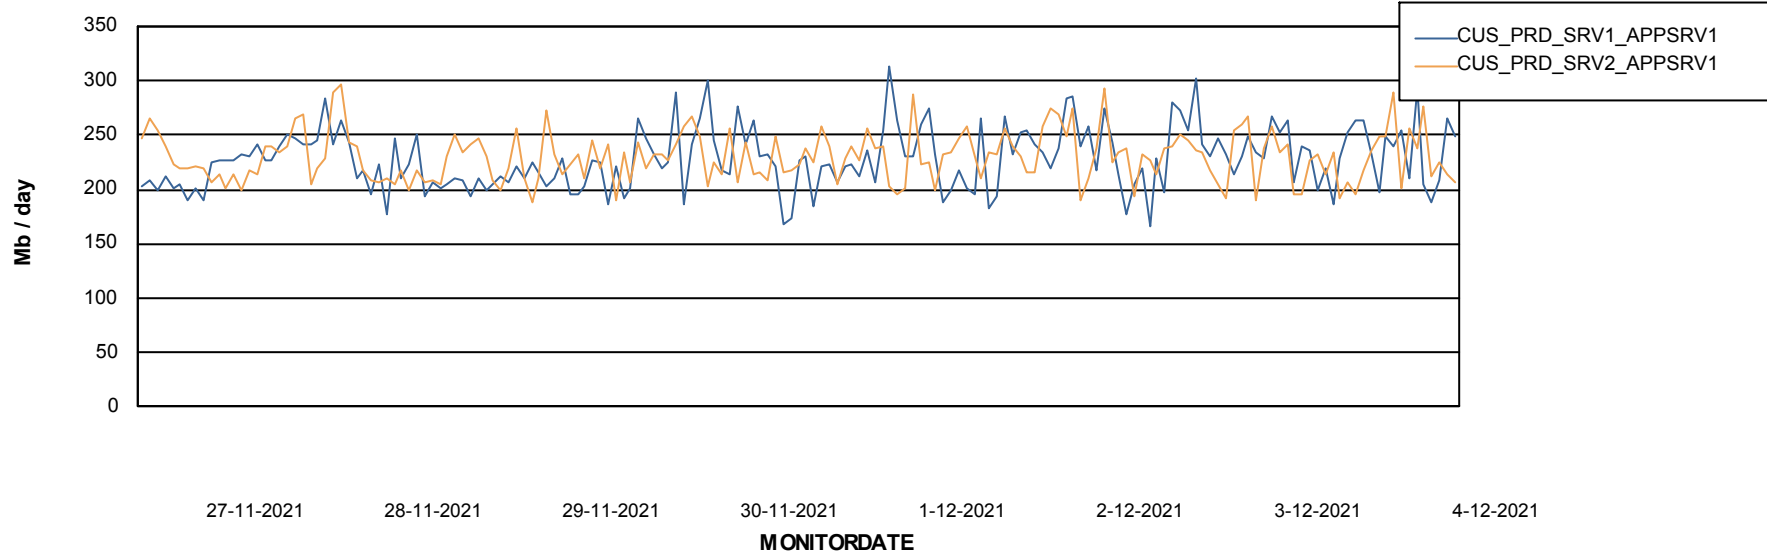

ABSSolute Application Server Services

Avg memory used per ABS Server Service