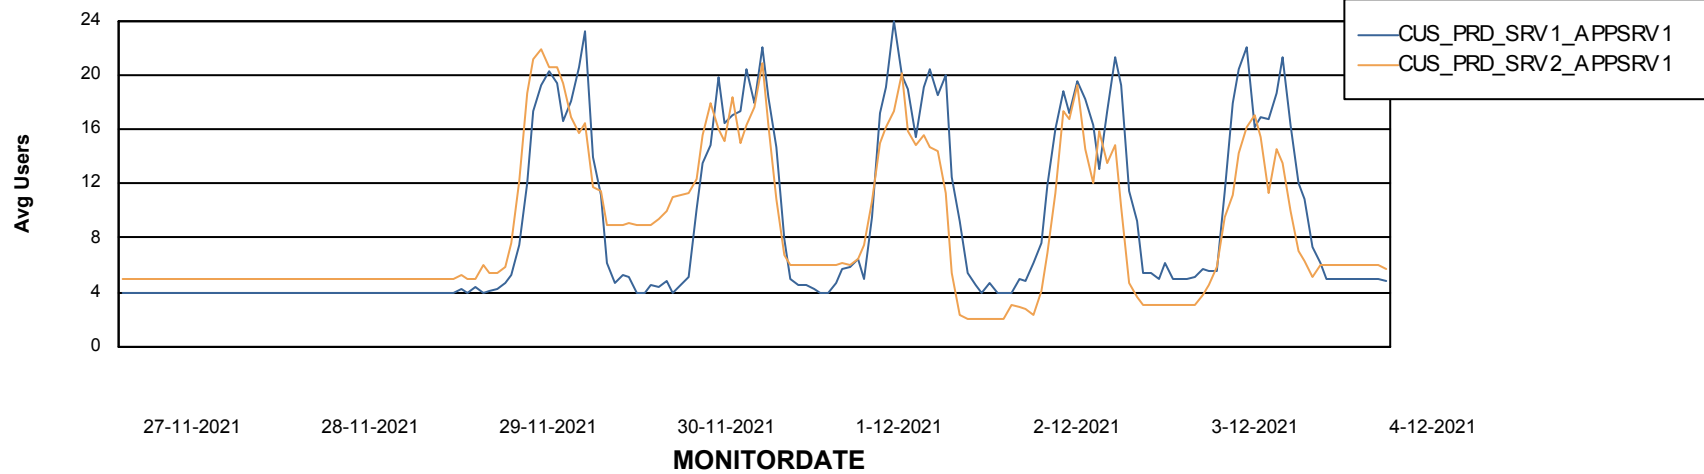

Weekly SLA Customer Report

Customer CUS_Production
Database ID 131

ABSSolute Application Server Services

Avg memory used per ABS Server Service

Avg users per day per ABS server

Weekly SLA Customer Report

Customer CUS_Production
Database ID 131