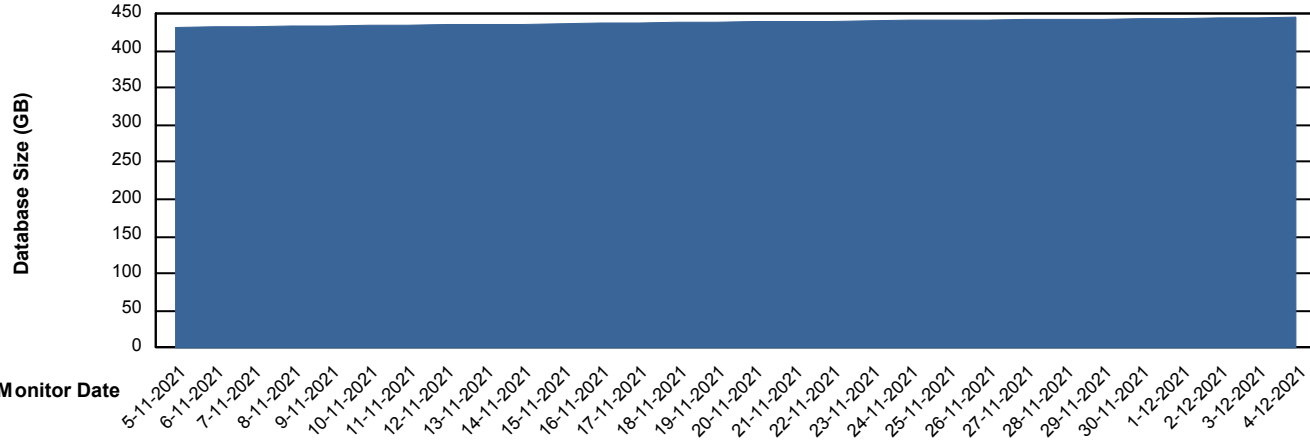

DATABASE SIZE CUS_ProdDB_Primary

Database growth over last month

DATABASE SIZE CUS_ProdDB_Standby