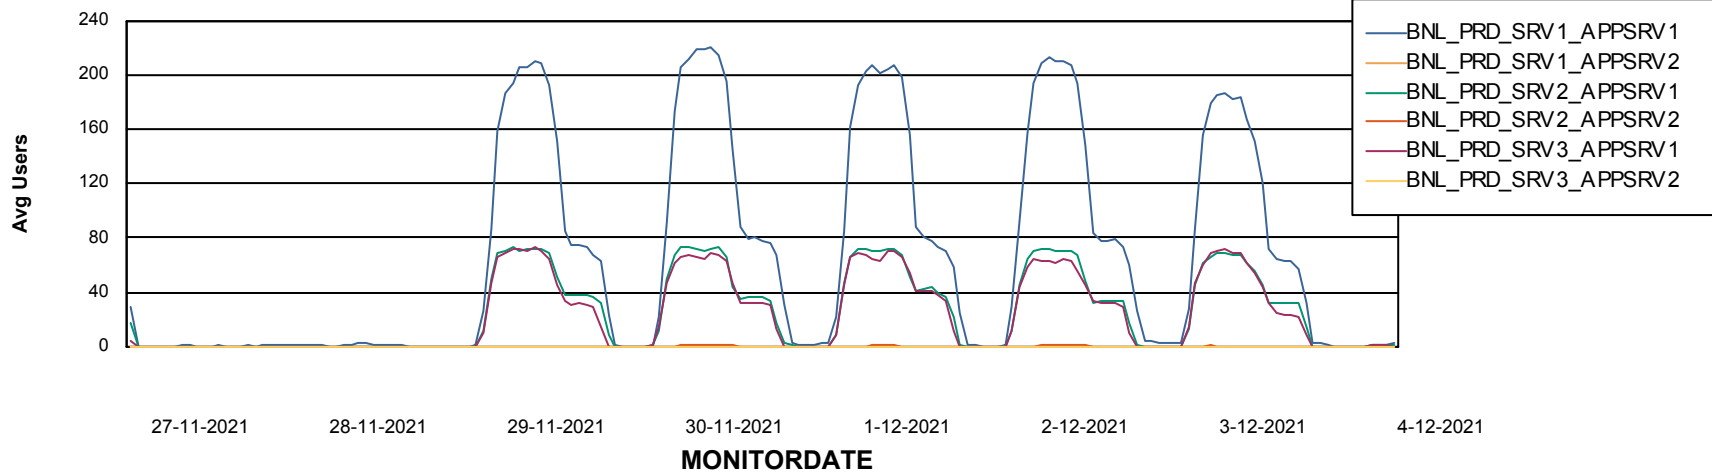

DATABASE SIZE BNLDB_Production

Database growth over last month

Database Tablespace BNLDB_Production

Date	Tablespace Name	Filesize (Gb)	Usedsize (Gb)	Percentage free
4-12-2021	ABSDATA	122	69	43
	INDX	340	148	57
3-12-2021	ABSDATA	122	69	43
	INDX	340	148	57
2-12-2021	ABSDATA	122	69	44
	INDX	340	147	57
1-12-2021	ABSDATA	122	69	44
	INDX	340	147	57
30-11-2021	ABSDATA	122	69	44
	INDX	340	146	57
29-11-2021	ABSDATA	122	69	44
	INDX	340	146	57
28-11-2021	ABSDATA	122	69	44
	INDX	340	145	57

Weekly SLA Customer Report

Customer BNL_Production
Database ID 83

ABSSolute Application Server Services

Avg memory used per ABS Server Service

Avg users per day per ABS server

Weekly SLA Customer Report

Customer BNL_Production
Database ID 83