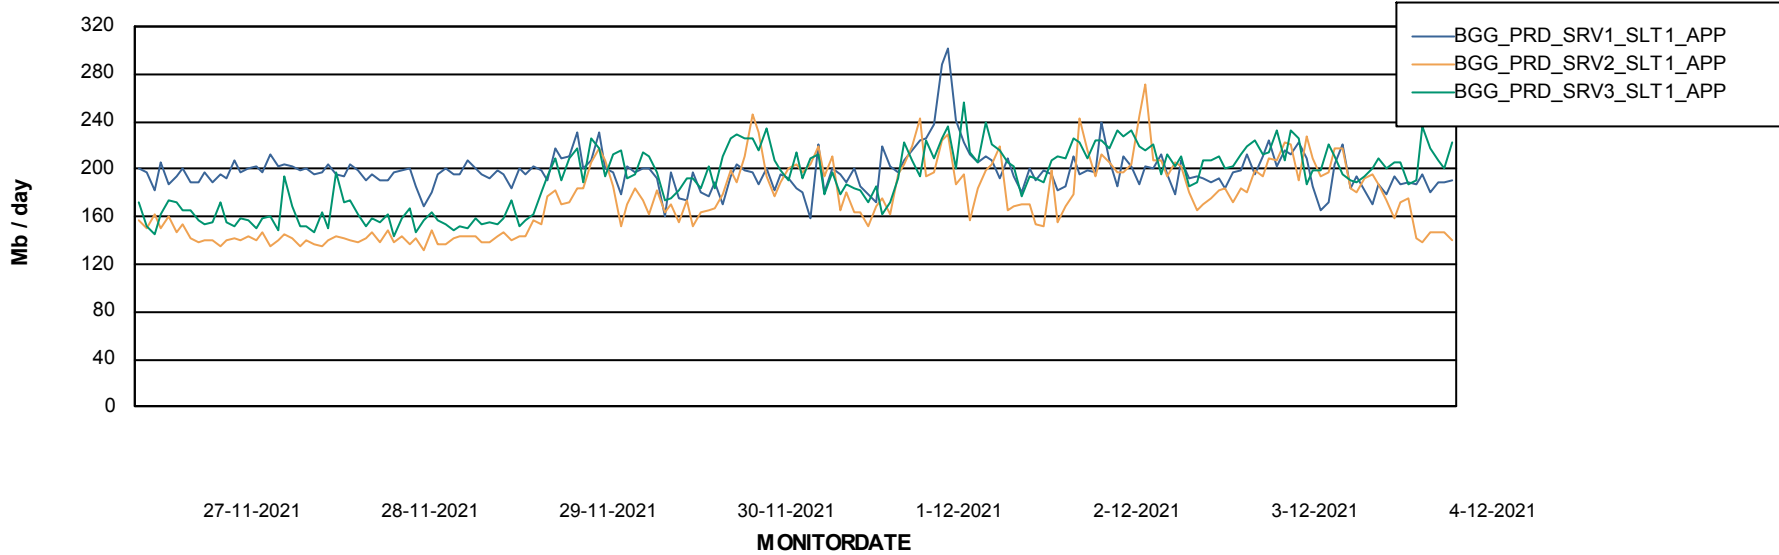

ABSSolute Application Server Services

Avg memory used per ABS Server Service