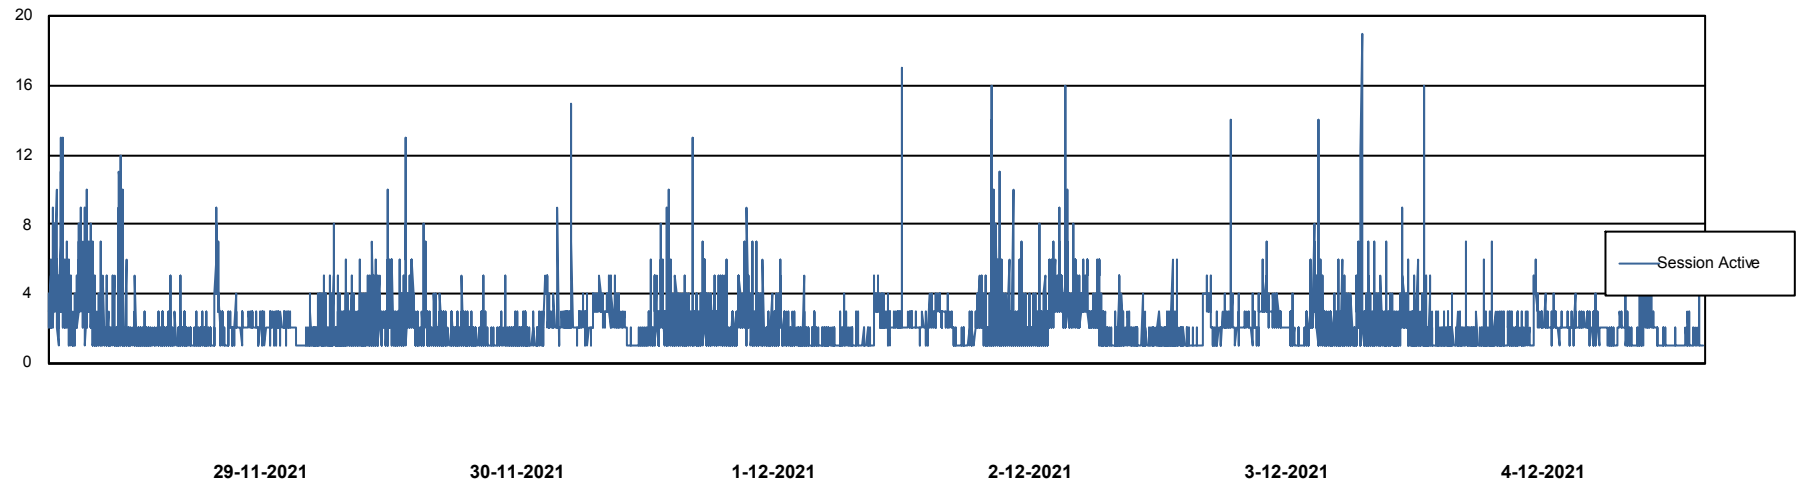

Database Performance BGGDB_Production

DB Processes Max 300
DB Sessions Max 474