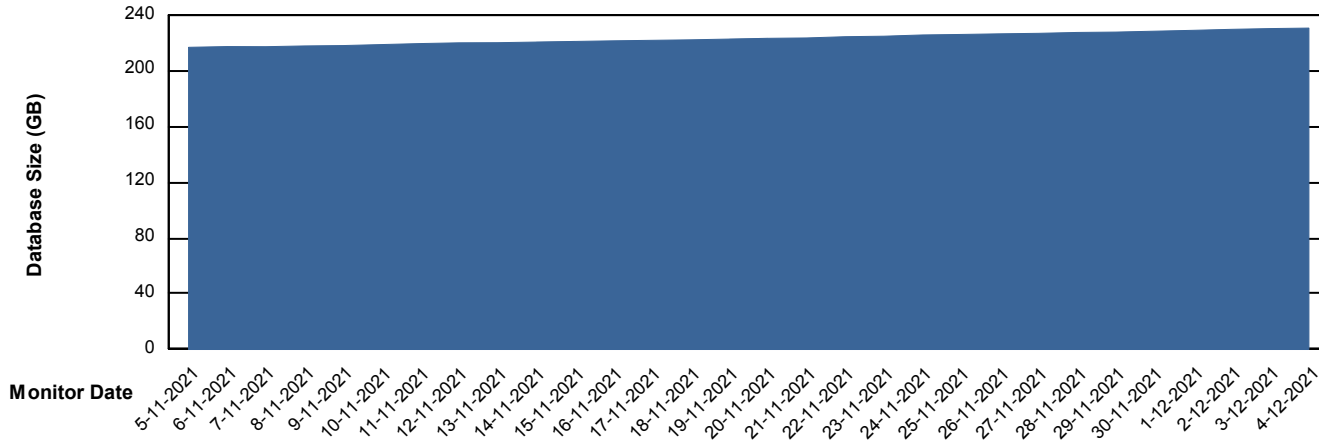

DATABASE SIZE BGGDB_BI

Database growth over last month