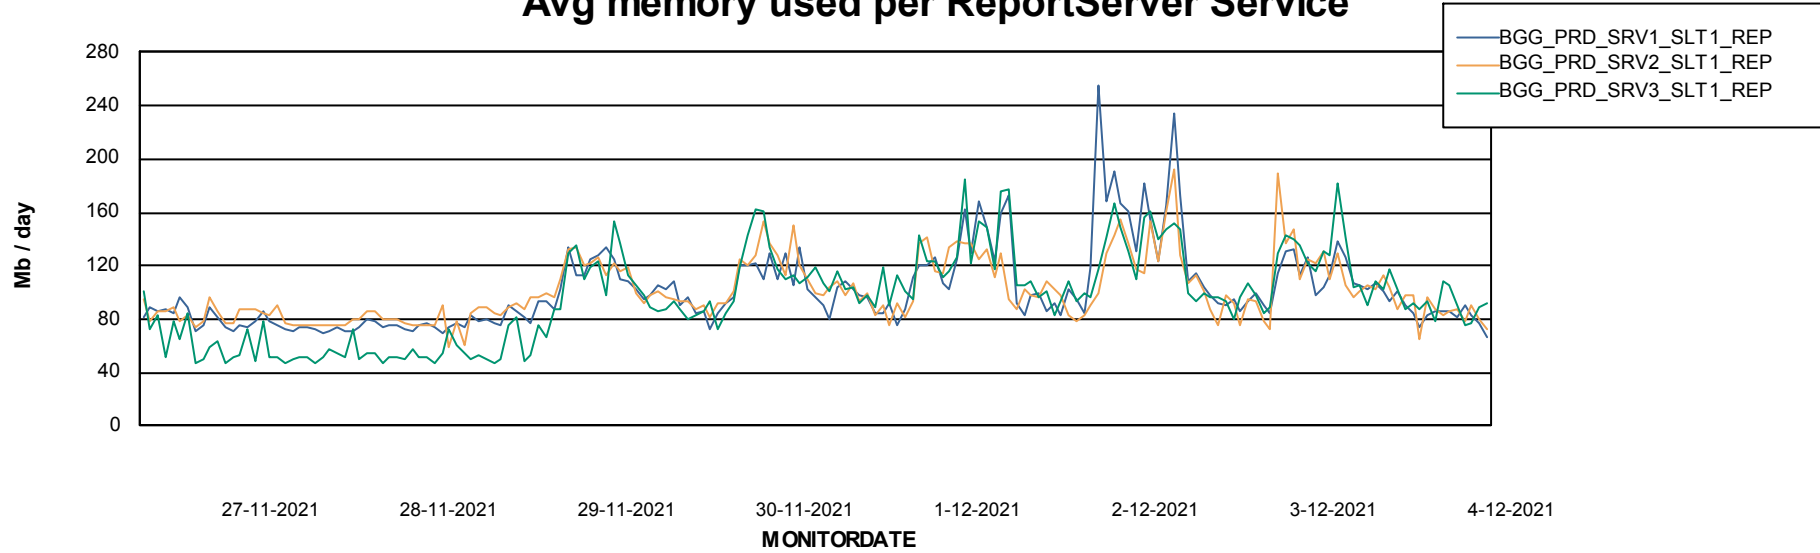

Avg memory used per ABS Server Service

Avg users per day per ABS server

Weekly SLA Customer Report

Customer BGG_Production
Database ID 58

ABSSolute Application ReportServer Services

Avg memory used per ReportServer Service