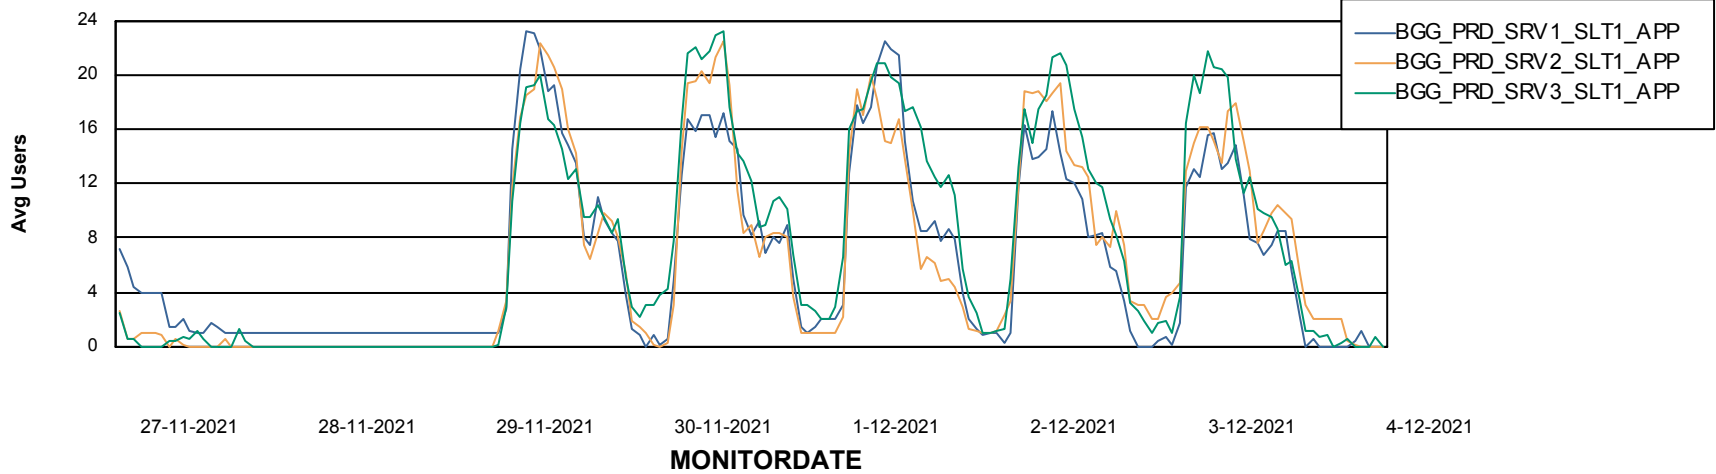

Avg users per day per ABS server