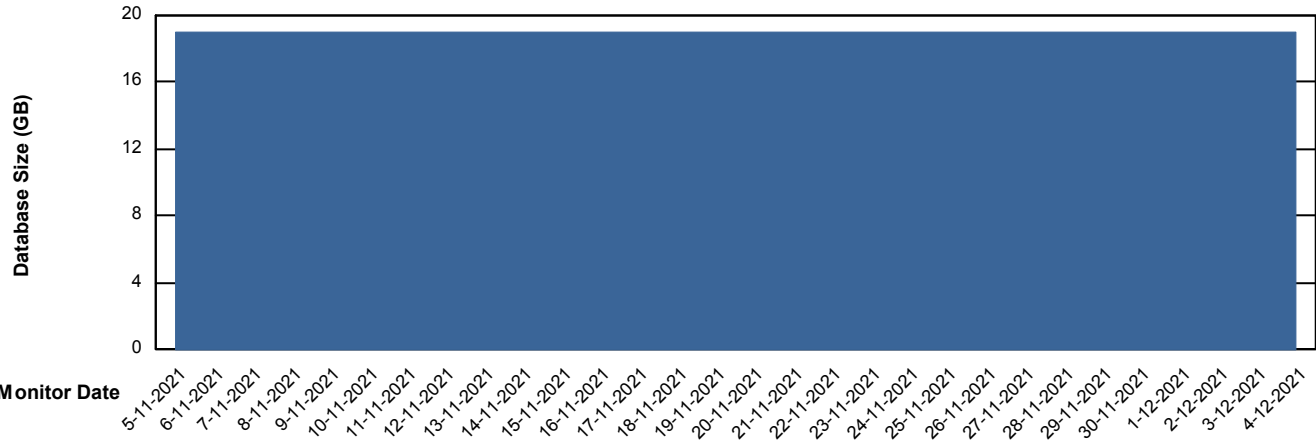

DB Processes Max 500

Weekly SLA Customer Report

Customer BCM_Production
 Database ID 81

DATABASE SIZE BCMDB_ABS1 Production Database

Database growth over last month

Database Tablespace BCMDB_ABS1 Production Database

Date	Tablespace Name	Filesize (Gb)	Usedsize (Gb)	Percentage free
4-12-2021	ABSDATA	6	5	18
	INDX	11	9	18
3-12-2021	ABSDATA	6	5	18
	INDX	11	9	18
2-12-2021	ABSDATA	6	5	18
	INDX	11	9	18
1-12-2021	ABSDATA	6	5	18
	INDX	11	9	18
30-11-2021	ABSDATA	6	5	18
	INDX	11	9	18
29-11-2021	ABSDATA	6	5	18
	INDX	11	9	18
28-11-2021	ABSDATA	6	5	18
	INDX	11	9	18