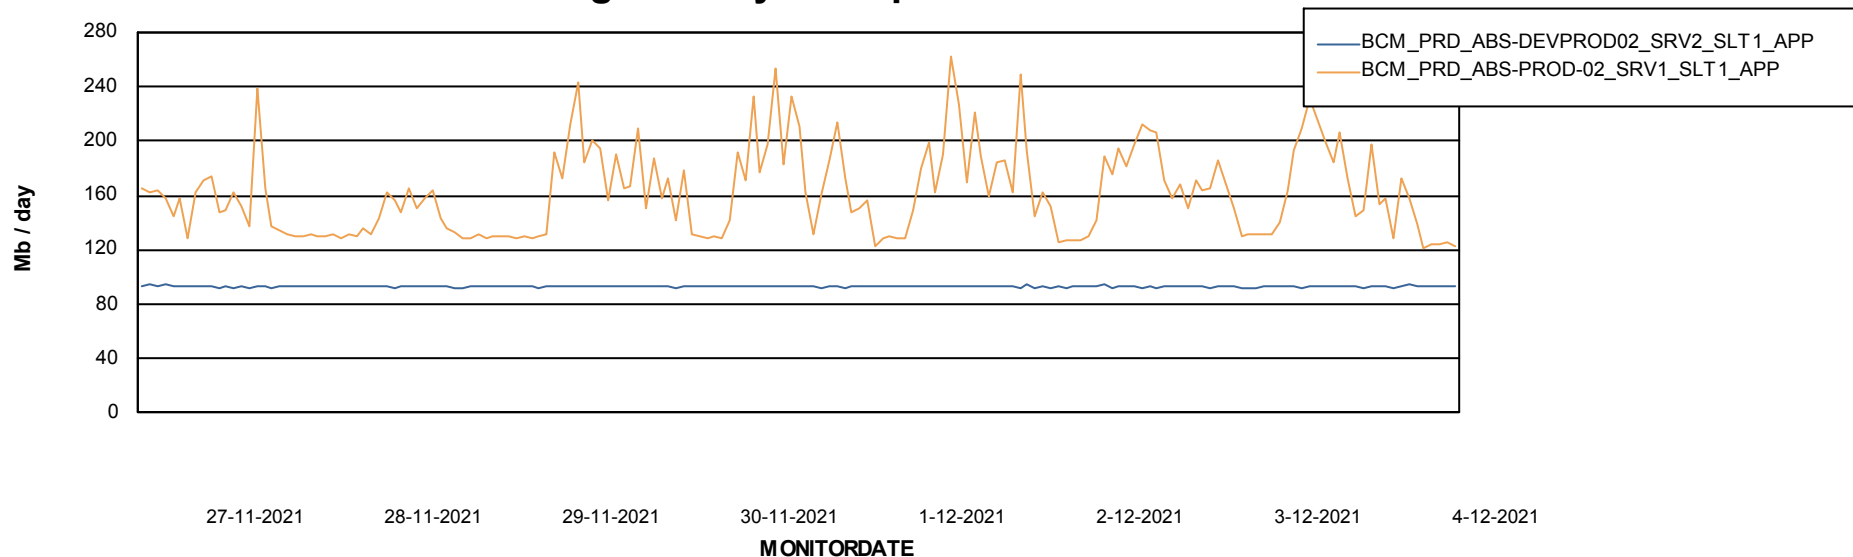

ABSSolute Application Server Services

Avg memory used per ABS Server Service