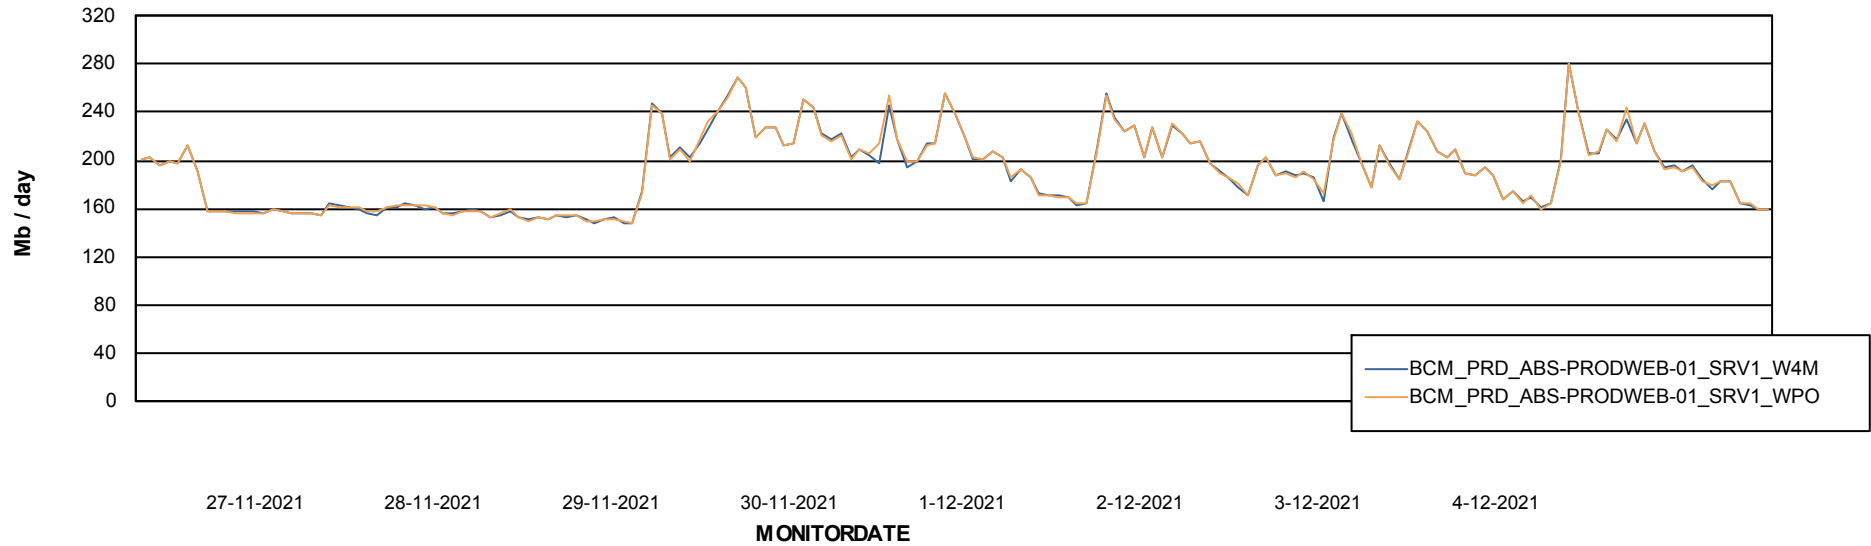

ABSSolute Application ReportServer Services

Avg memory used per ReportServer Service

Weekly SLA Customer Report

Customer BCM_Production
Database ID 81

ABSSolute Web Component Services

Avg memory used per ABS Web component