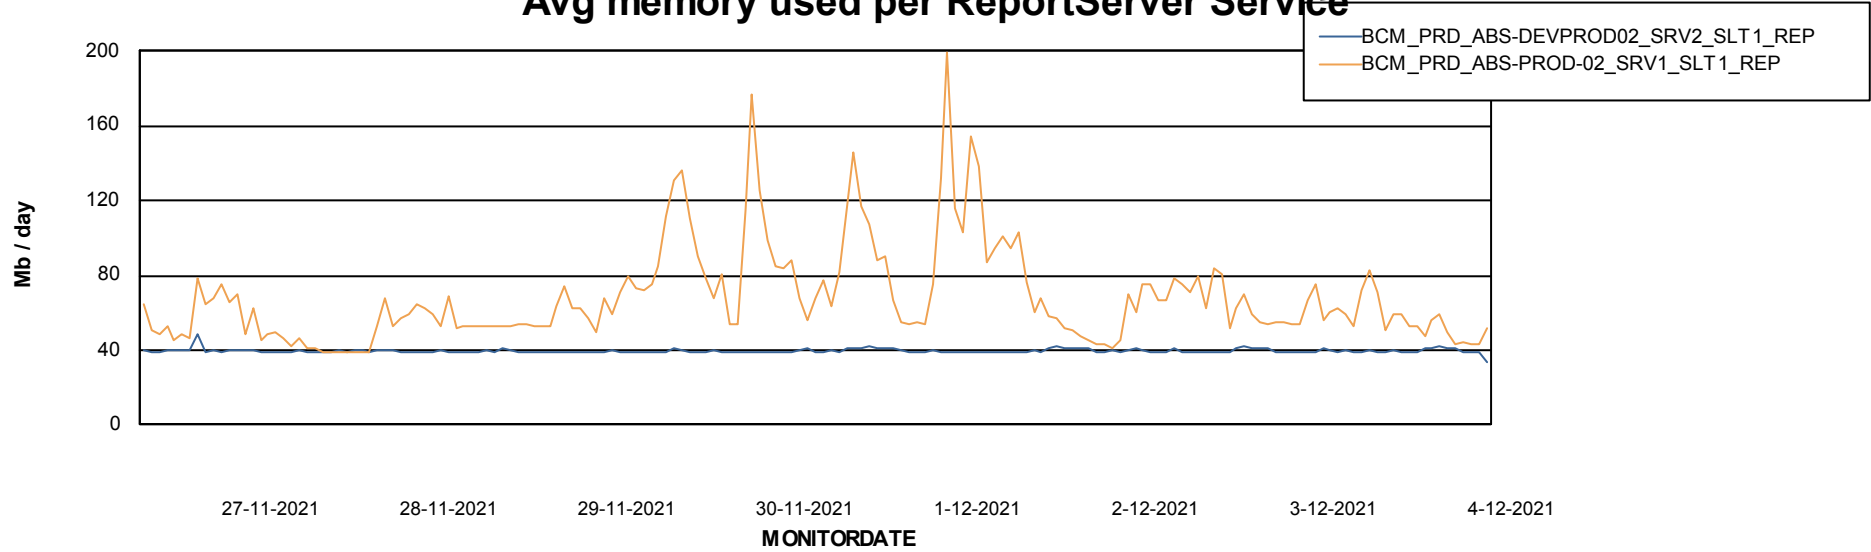

ABSSolute Application ReportServer Services

Avg memory used per ReportServer Service