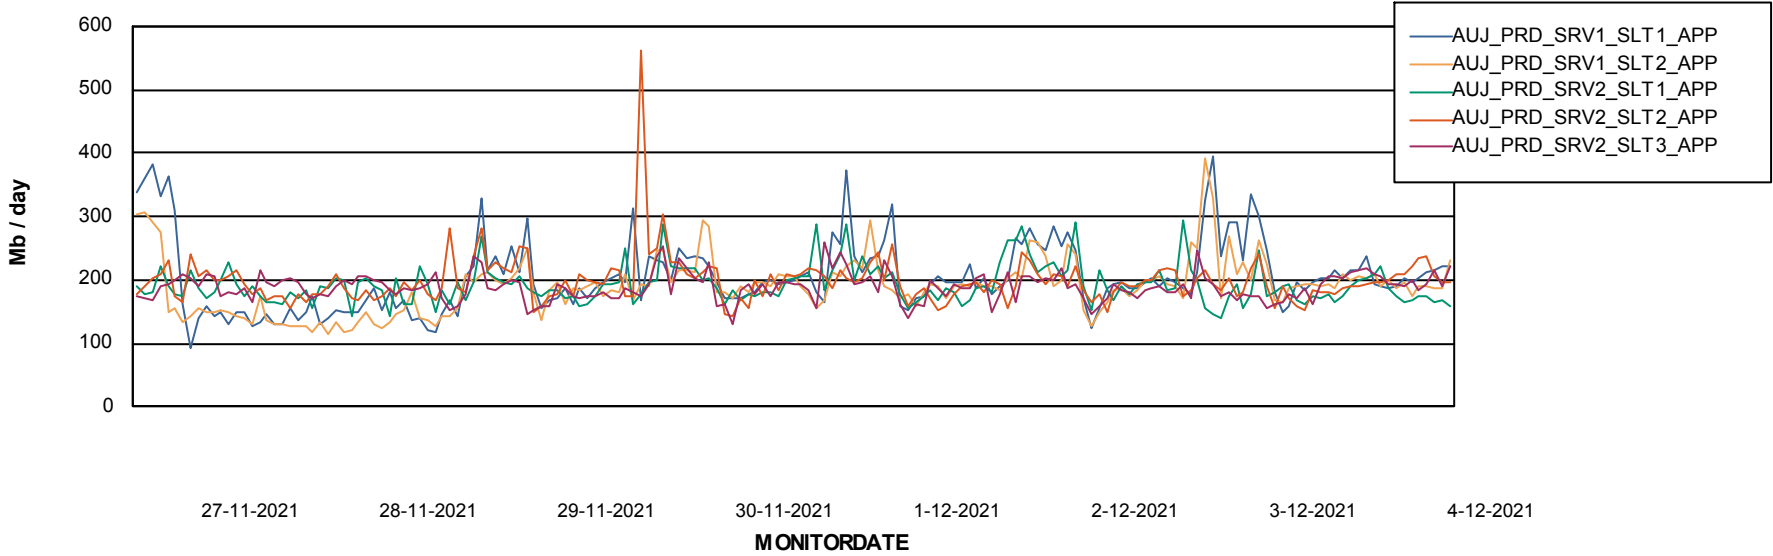

ABSSolute Application Server Services

Avg memory used per ABS Server Service