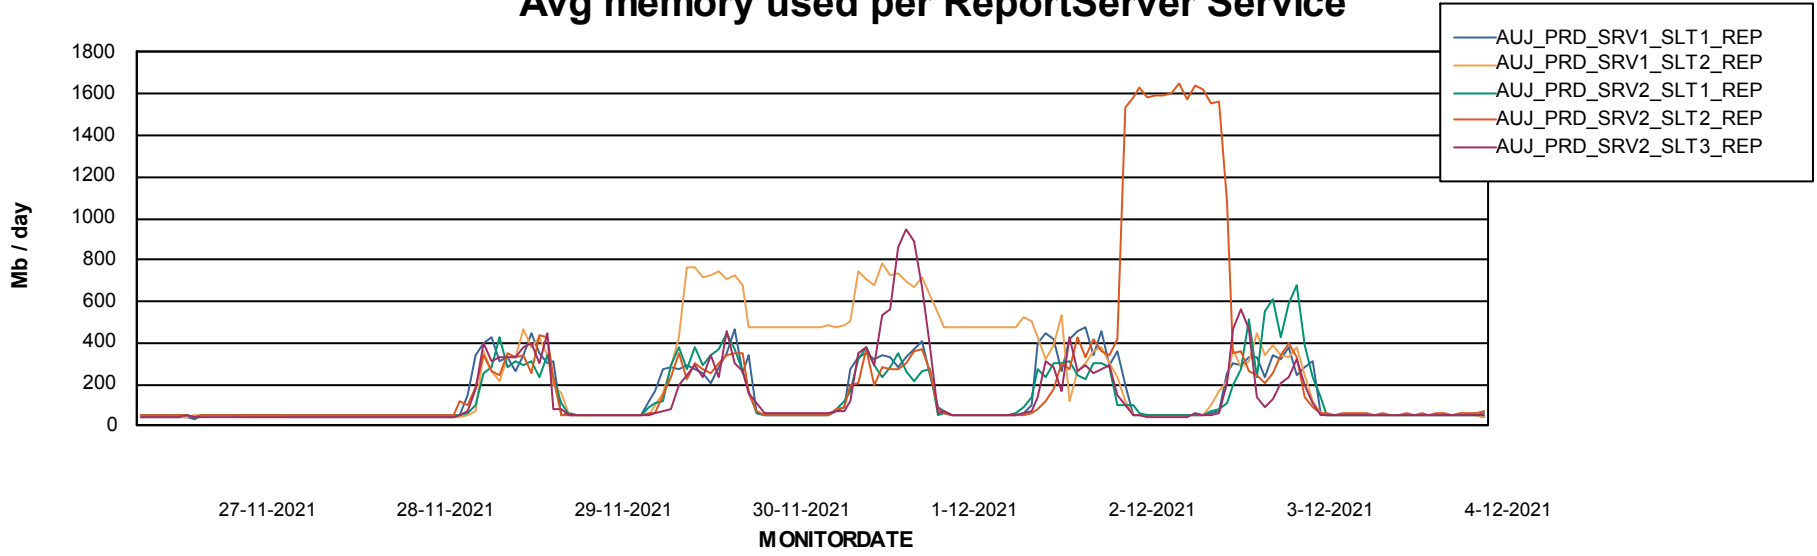

ABSSolute Application ReportServer Services

Avg memory used per ReportServer Service