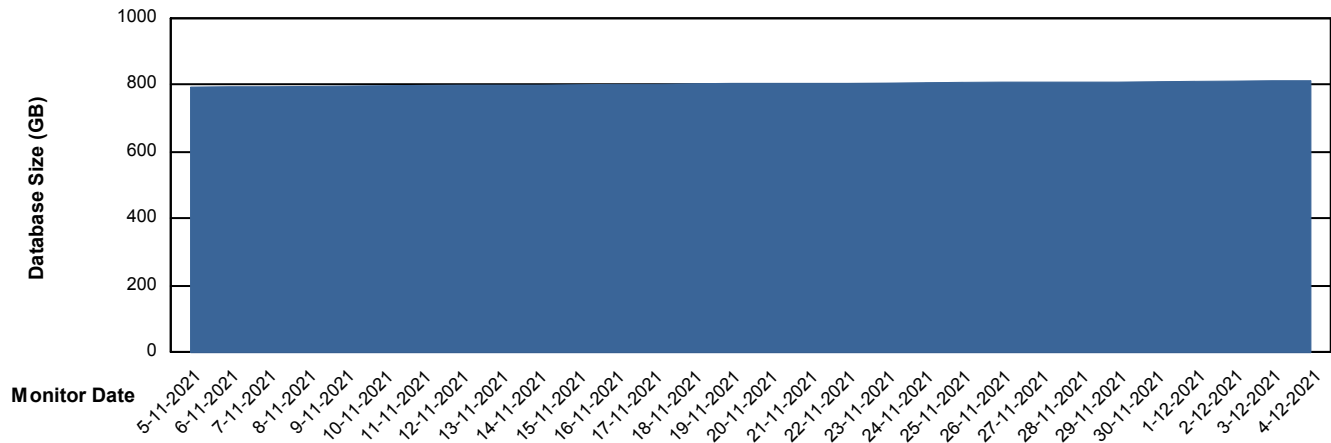

DATABASE SIZE AUJ_DB1_Primary

Database growth over last month