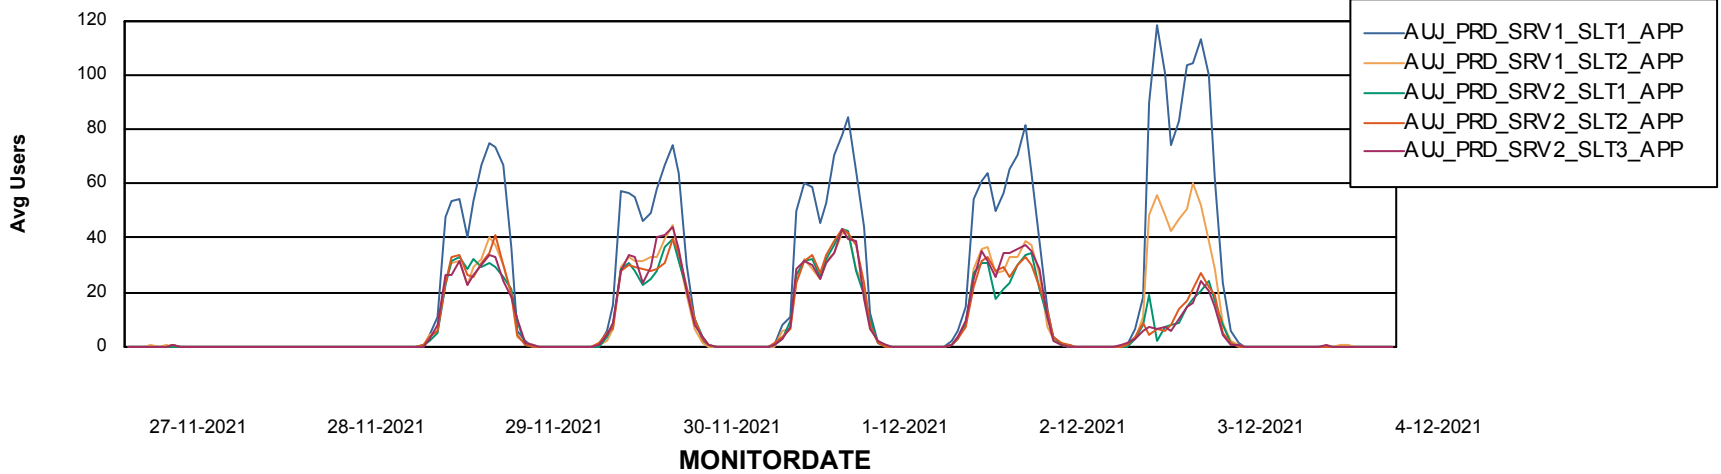

Avg users per day per ABS server