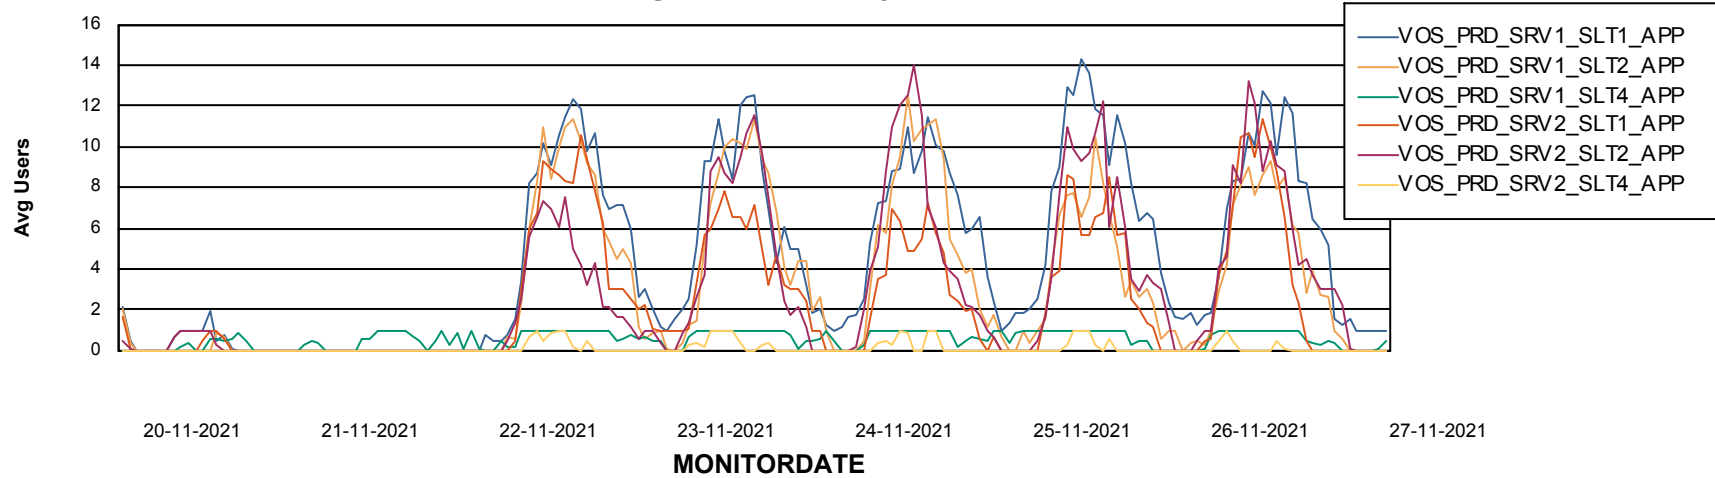

Weekly SLA Customer Report

Customer VOS_Production
Database ID 68

ABSSolute Application Server Services

Avg memory used per ABS Server Service

Avg users per day per ABS server

Weekly SLA Customer Report

Customer VOS_Production
Database ID 68