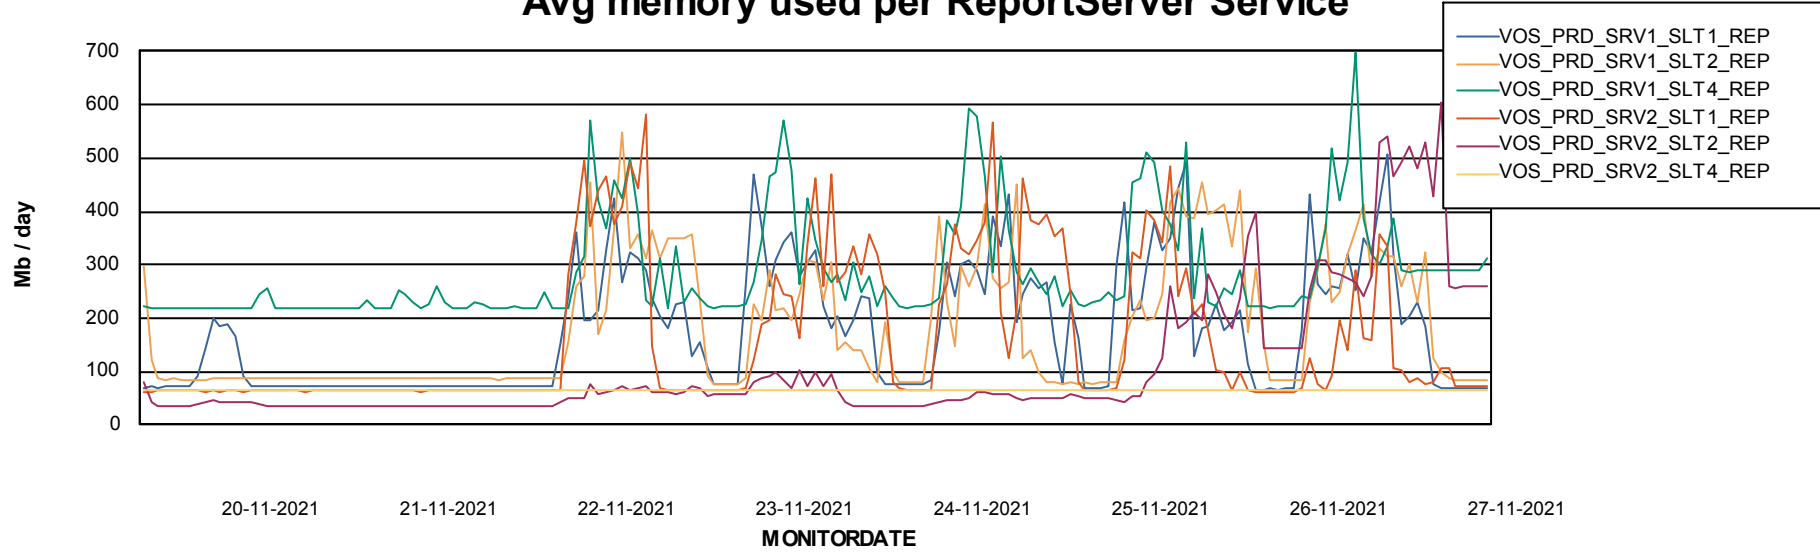

ABSSolute Application ReportServer Services

Avg memory used per ReportServer Service