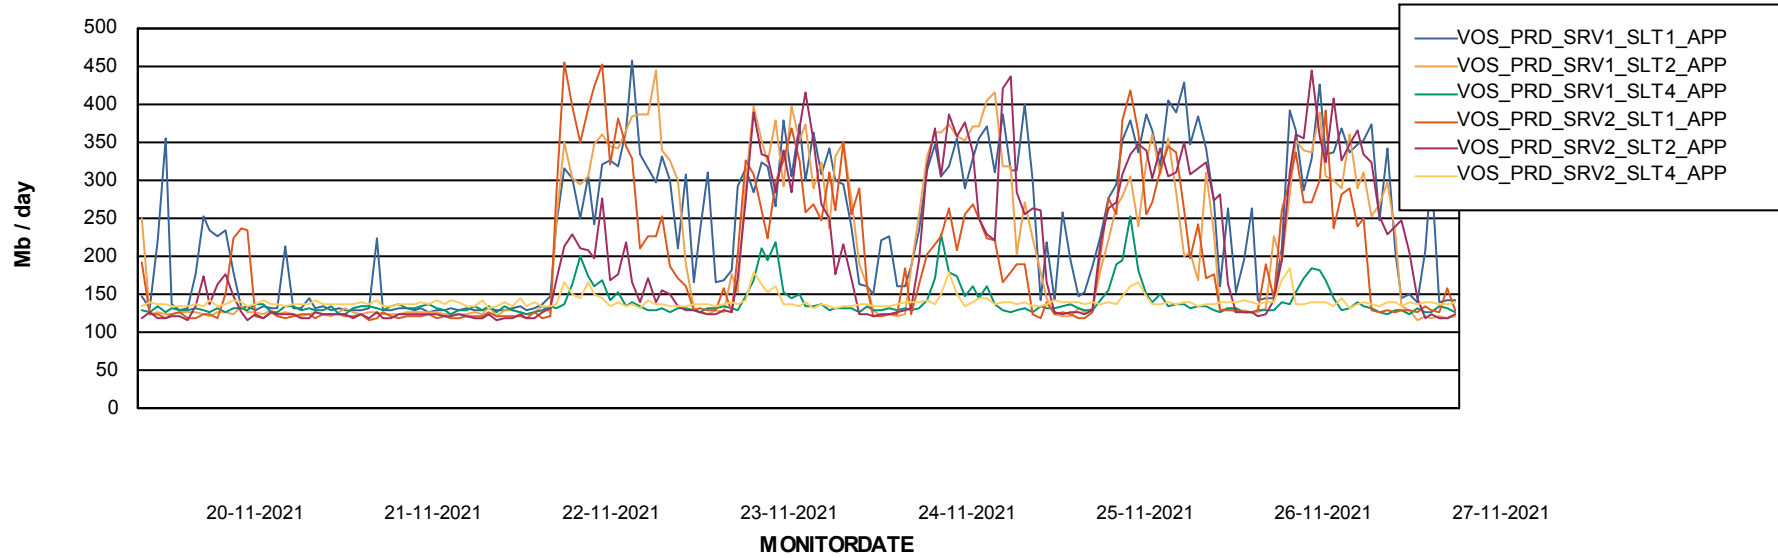

ABSSolute Application Server Services

Avg memory used per ABS Server Service