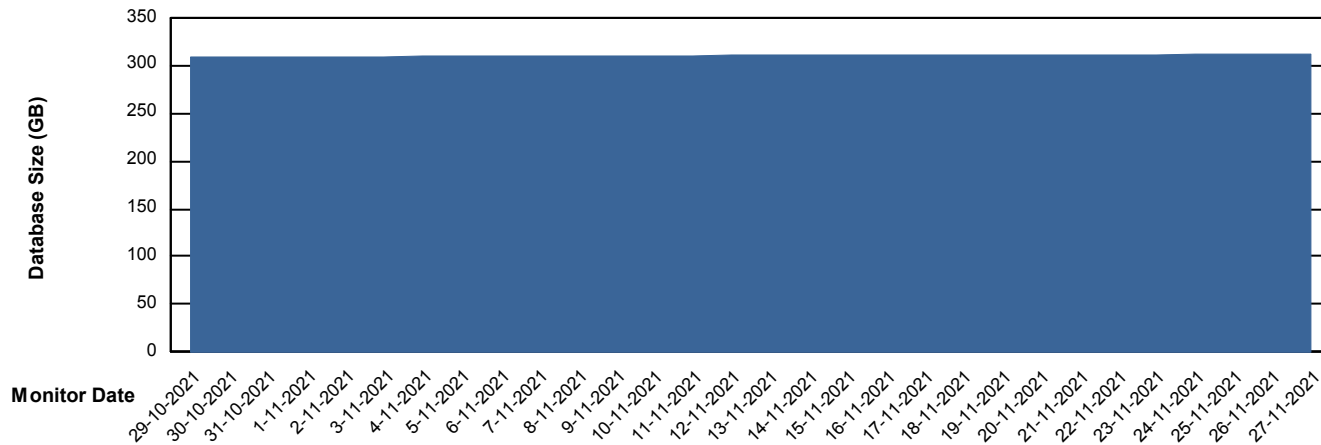

Database Performance VOSDB_Standby

Weekly SLA Customer Report

Customer VOS_Production
Database ID 68

DATABASE SIZE VOSDB_BI

Database growth over last month

DATABASE SIZE VOSDB_Production

Database growth over last month