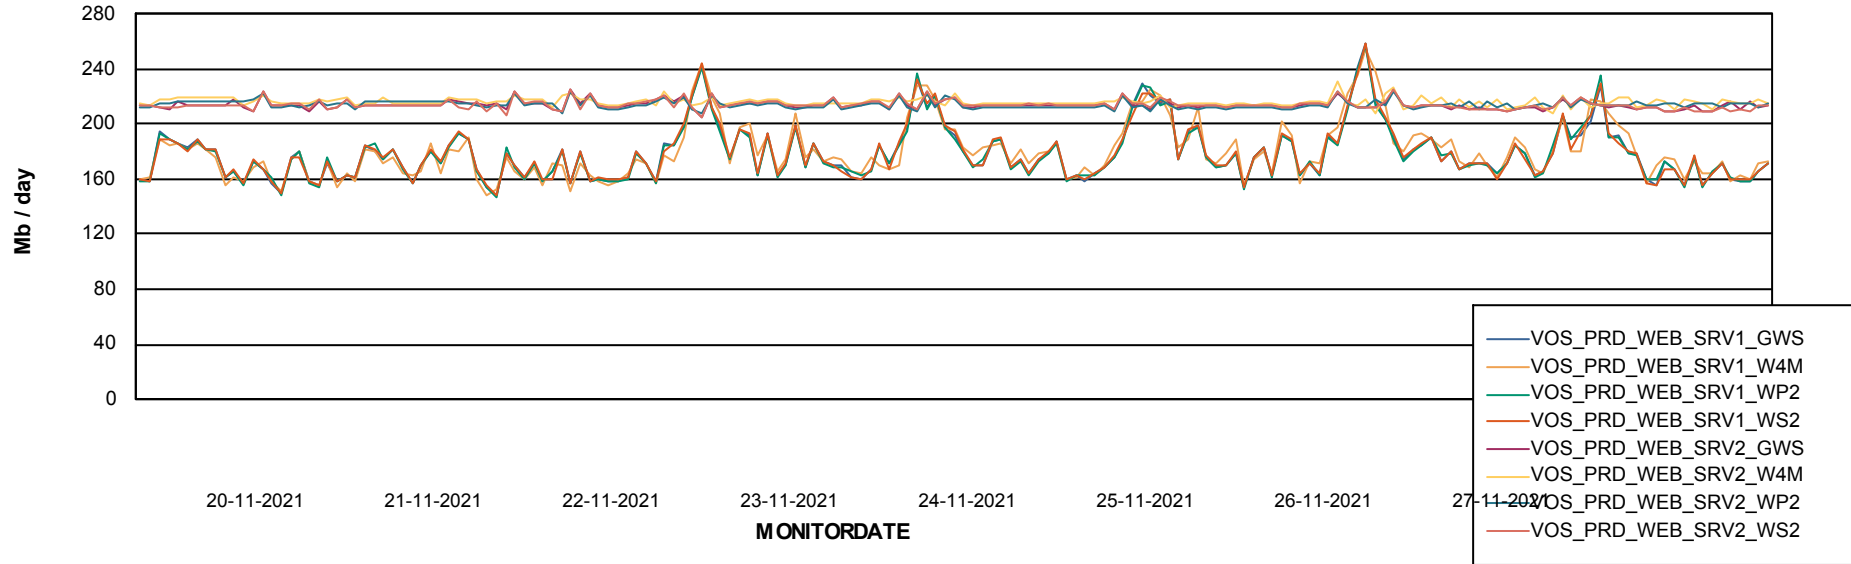

ABSSolute Application ReportServer Services

Avg memory used per ReportServer Service

Weekly SLA Customer Report

Customer VOS_Production
Database ID 68

ABSSolute Web Component Services

Avg memory used per ABS Web component