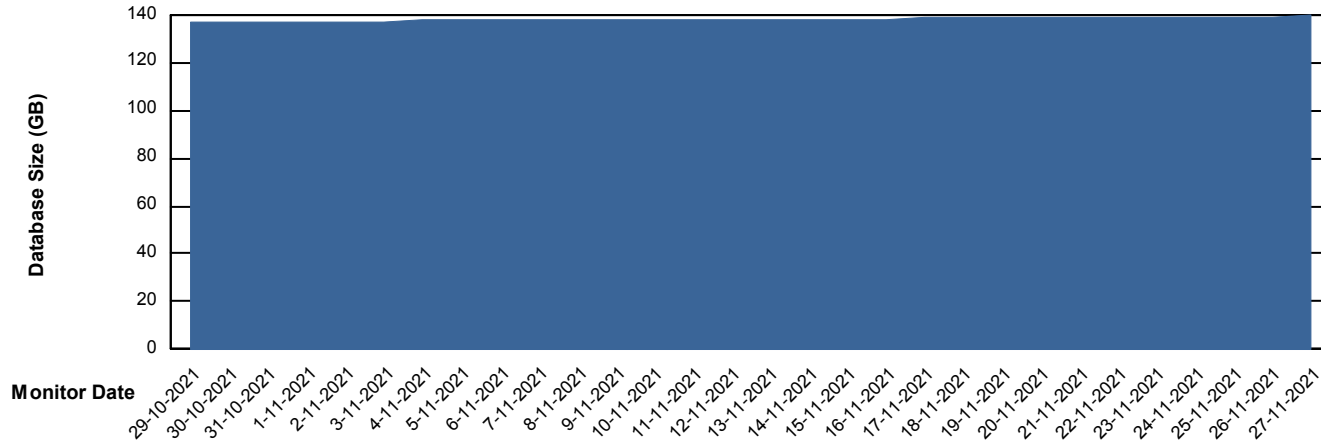

Database Performance VOSDB_Standby

Weekly SLA Customer Report

Customer VOS_Production
Database ID 68

DATABASE SIZE VOSDB_BI

Database growth over last month

DATABASE SIZE VOSDB_Production

Database growth over last month