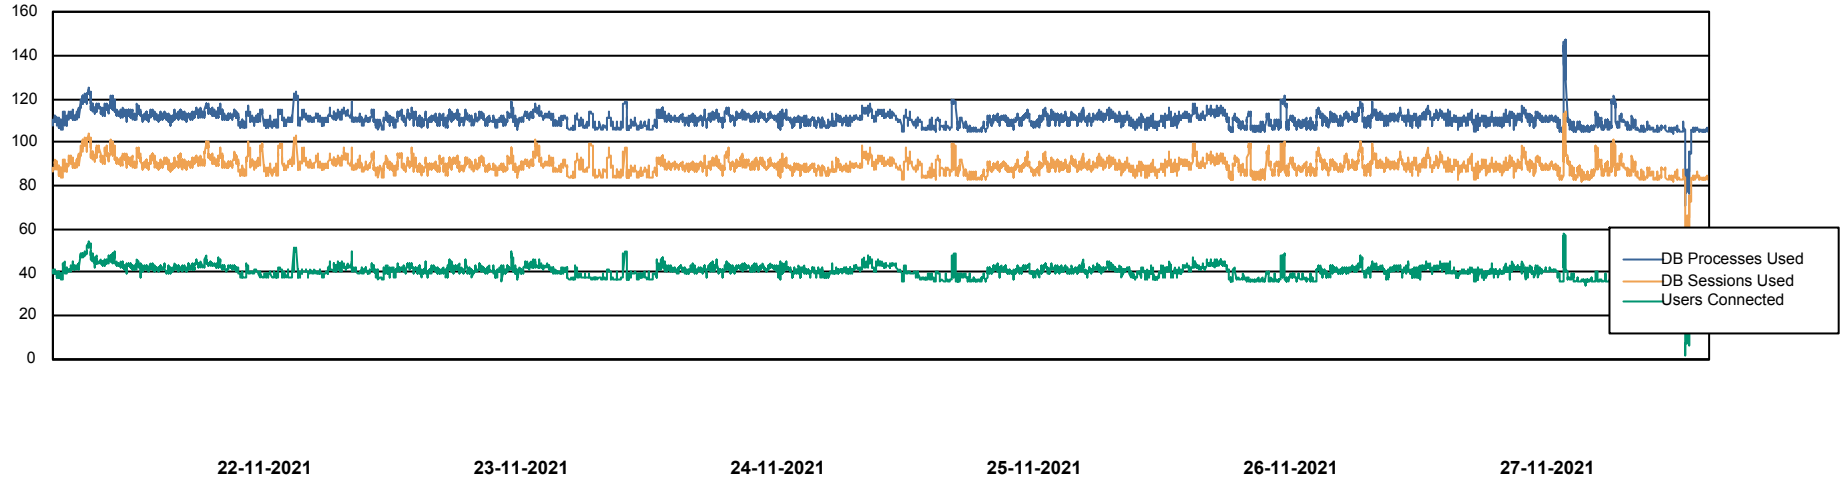

Weekly SLA Customer Report

Customer STK_Production
Database ID 82

Weekly SLA Customer Report

Customer STK_Production
Database ID 82

Database Performance STKDB_ABS1 Production Database

DB Processes Max 500
DB Sessions Max 776

Weekly SLA Customer Report

Customer STK_Production
Database ID 82

Database Performance STKDB_ABS1SB Standby Database

DB Processes Max 500
DB Sessions Max 774

Weekly SLA Customer Report

Customer STK_Production
 Database ID 82