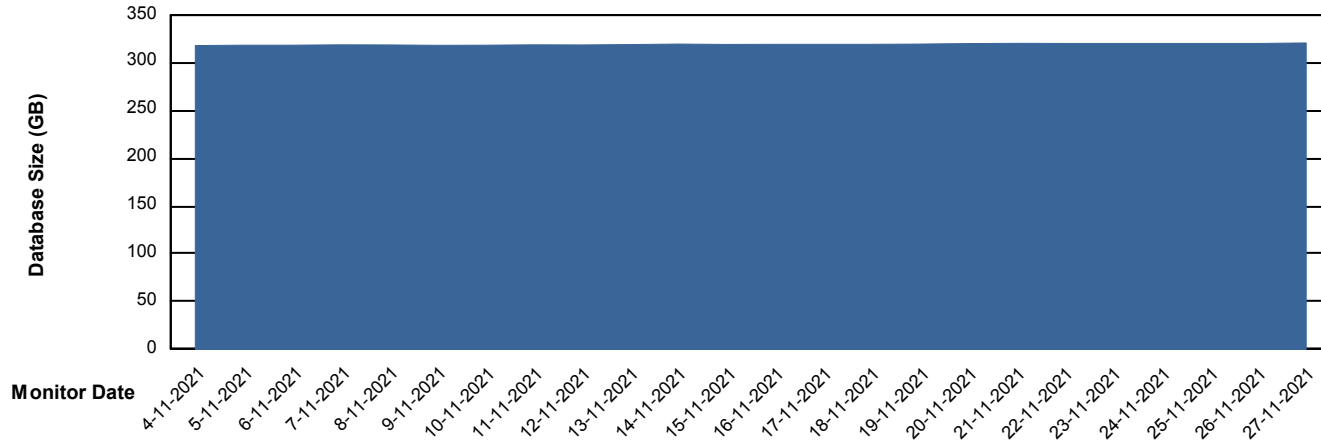

Weekly SLA Customer Report

Customer STK_Production
Database ID 82

Weekly SLA Customer Report

Customer STK_Production
Database ID 82

Database Performance STKDB_ABS1 Production Database

DB Processes Max 500
DB Sessions Max 776

Weekly SLA Customer Report

Customer STK_Production
Database ID 82

Database Performance STKDB_ABS1SB Standby Database

DB Processes Max 500
DB Sessions Max 774

Weekly SLA Customer Report

Customer STK_Production
 Database ID 82

DATABASE SIZE STKDB_ABS1 Production Database

Database growth over last month

Database Tablespace STKDB_ABS1 Production Database

Date	Tablespace Name	Filesize (Gb)	Usedsize (Gb)	Percentage free
27-11-2021	ABSDATA	177	129	27
	INDX	220	184	16
26-11-2021	ABSDATA	177	129	27
	INDX	220	184	16
25-11-2021	ABSDATA	177	129	27
	INDX	220	184	16
24-11-2021	ABSDATA	177	129	27
	INDX	220	184	16
23-11-2021	ABSDATA	177	129	27
	INDX	220	184	16
22-11-2021	ABSDATA	177	129	27
	INDX	220	184	16
21-11-2021	ABSDATA	177	129	27
	INDX	220	184	16