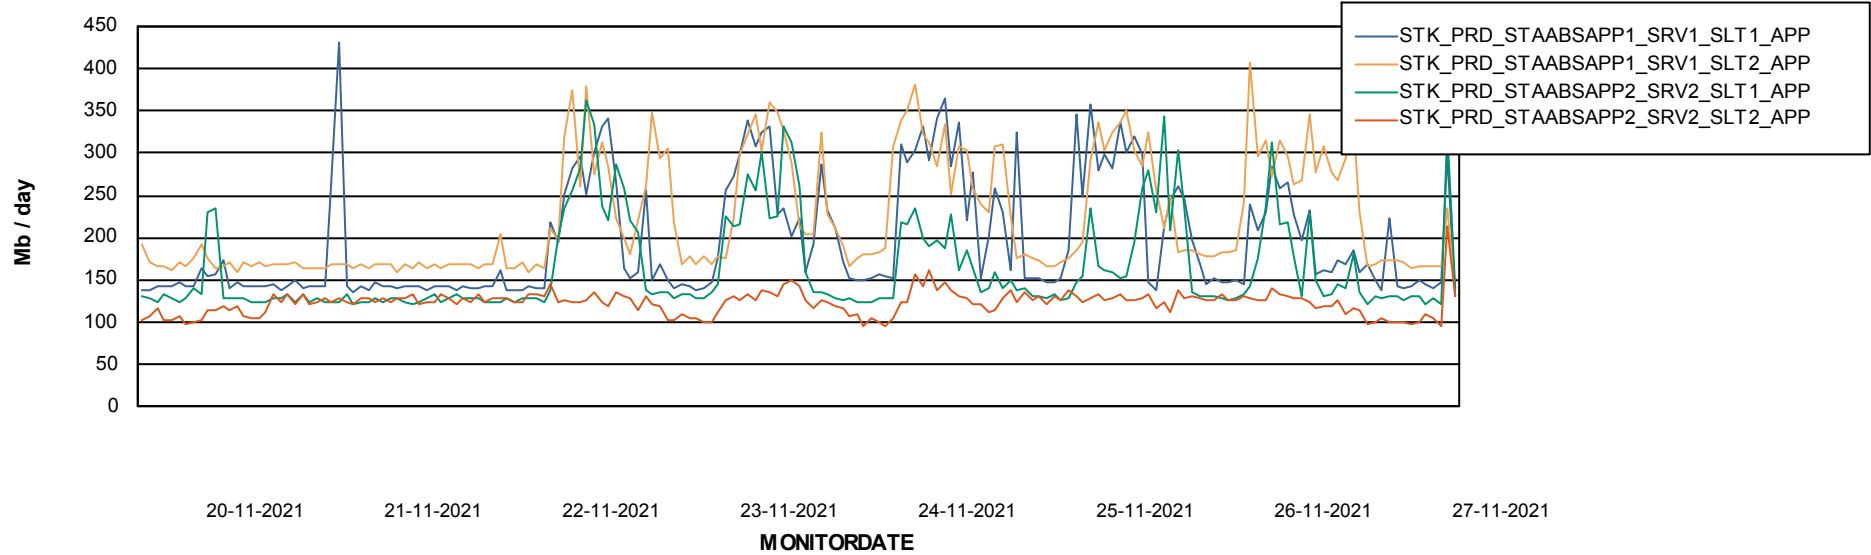

DATABASE SIZE STKDB_ABS1 Production Database

Database growth over last month

Database Tablespace STKDB_ABS1 Production Database

Date	Tablespace Name	Filesize (Gb)	Usedsize (Gb)	Percentage free
27-11-2021	ABSDATA	177	129	27
	INDX	220	184	16
26-11-2021	ABSDATA	177	129	27
	INDX	220	184	16
25-11-2021	ABSDATA	177	129	27
	INDX	220	184	16
24-11-2021	ABSDATA	177	129	27
	INDX	220	184	16
23-11-2021	ABSDATA	177	129	27
	INDX	220	184	16
22-11-2021	ABSDATA	177	129	27
	INDX	220	184	16
21-11-2021	ABSDATA	177	129	27
	INDX	220	184	16

Weekly SLA Customer Report

Customer STK_Production
Database ID 82

Standby Database Health STK_Production

Recovery lag for last 7 days

Weekly SLA Customer Report

Customer STK_Production
Database ID 82

ABSSolute Application Server Services

Avg memory used per ABS Server Service

Avg users per day per ABS server

Weekly SLA Customer Report

Customer STK_Production
 Database ID 82

ABSSolute Application ReportServer Services

Avg memory used per ReportServer Service