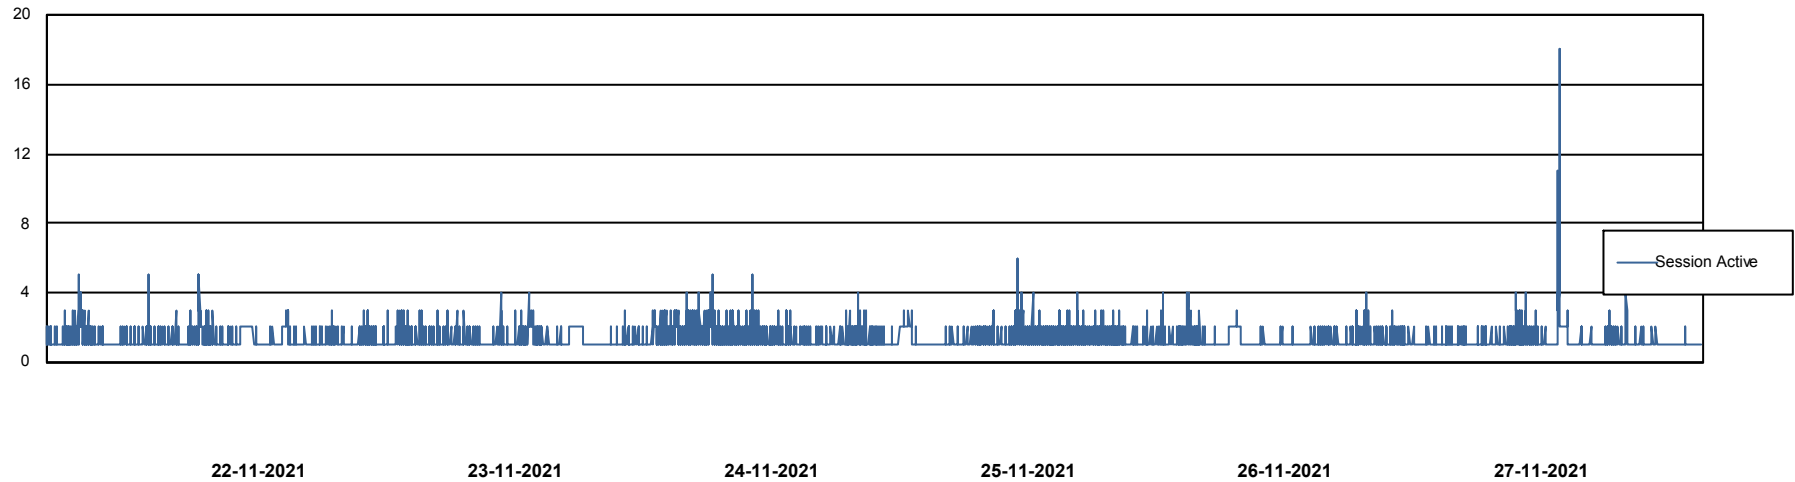

Weekly SLA Customer Report

Customer STK_Production
Database ID 82

Weekly SLA Customer Report

Customer STK_Production
Database ID 82

Database Performance STKDB_ABS1 Production Database

DB Processes Max 500
DB Sessions Max 776

Weekly SLA Customer Report

Customer STK_Production
Database ID 82

Database Performance STKDB_ABS1SB Standby Database

DB Processes Max 500
DB Sessions Max 774

Weekly SLA Customer Report

Customer STK_Production
 Database ID 82

DATABASE SIZE STKDB_ABS1 Production Database

Database growth over last month

Database Tablespace STKDB_ABS1 Production Database

Date	Tablespace Name	Filesize (Gb)	Usedsize (Gb)	Percentage free
27-11-2021	ABSDATA	177	129	27
	INDX	220	184	16
26-11-2021	ABSDATA	177	129	27
	INDX	220	184	16
25-11-2021	ABSDATA	177	129	27
	INDX	220	184	16
24-11-2021	ABSDATA	177	129	27
	INDX	220	184	16
23-11-2021	ABSDATA	177	129	27
	INDX	220	184	16
22-11-2021	ABSDATA	177	129	27
	INDX	220	184	16
21-11-2021	ABSDATA	177	129	27
	INDX	220	184	16