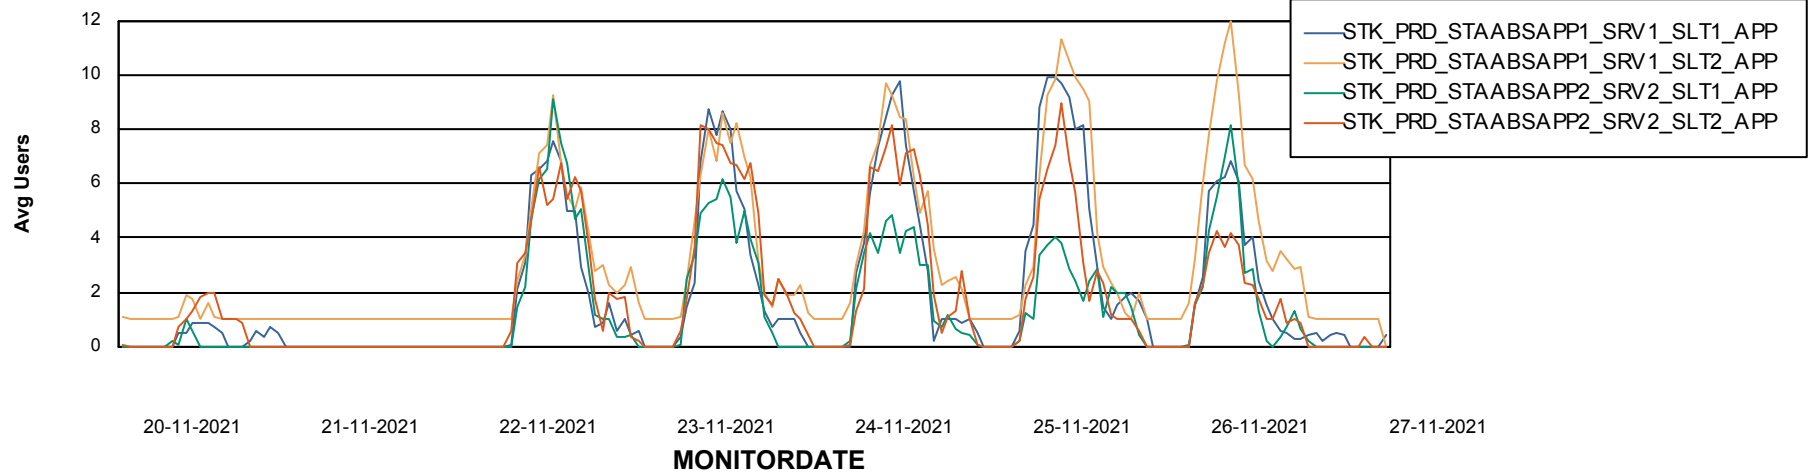

Avg users per day per ABS server