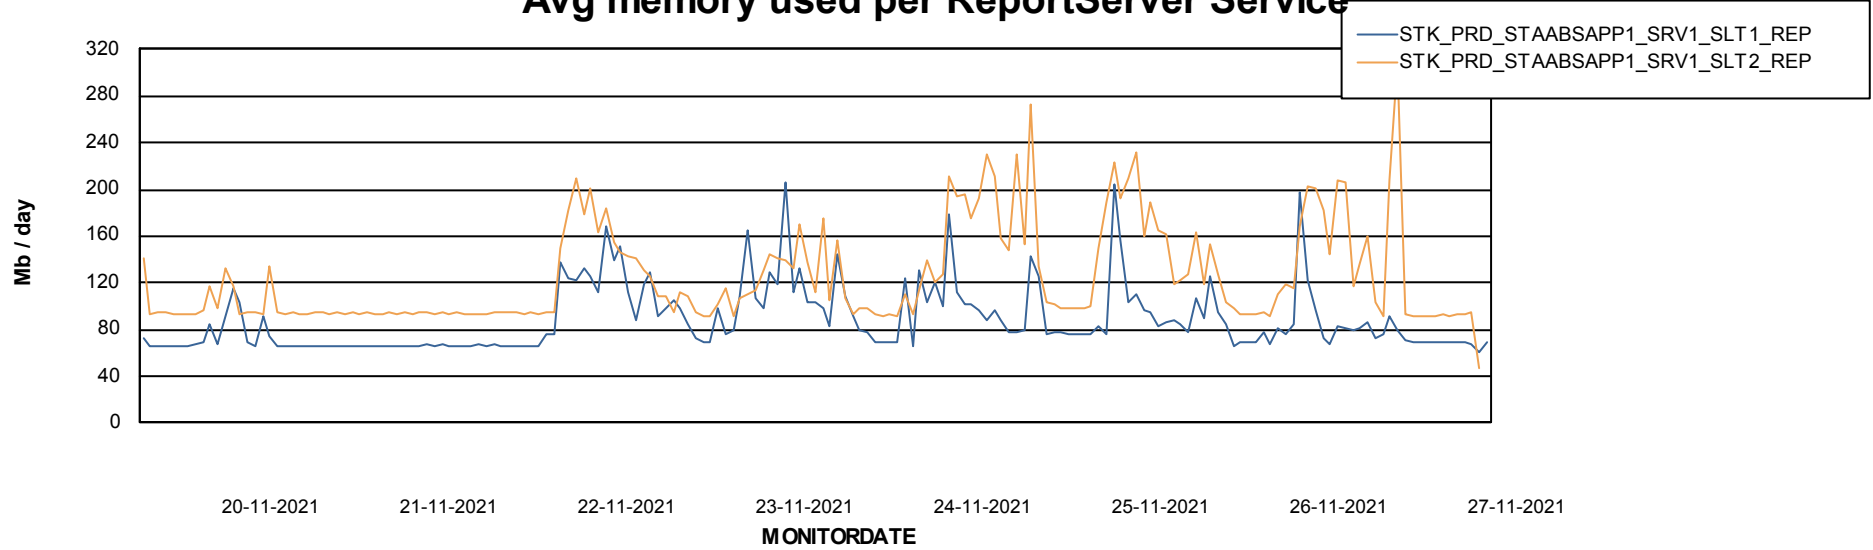

Avg memory used per ABS Server Service

Avg users per day per ABS server

Weekly SLA Customer Report

Customer STK_Production
 Database ID 82

ABSSolute Application ReportServer Services

Avg memory used per ReportServer Service