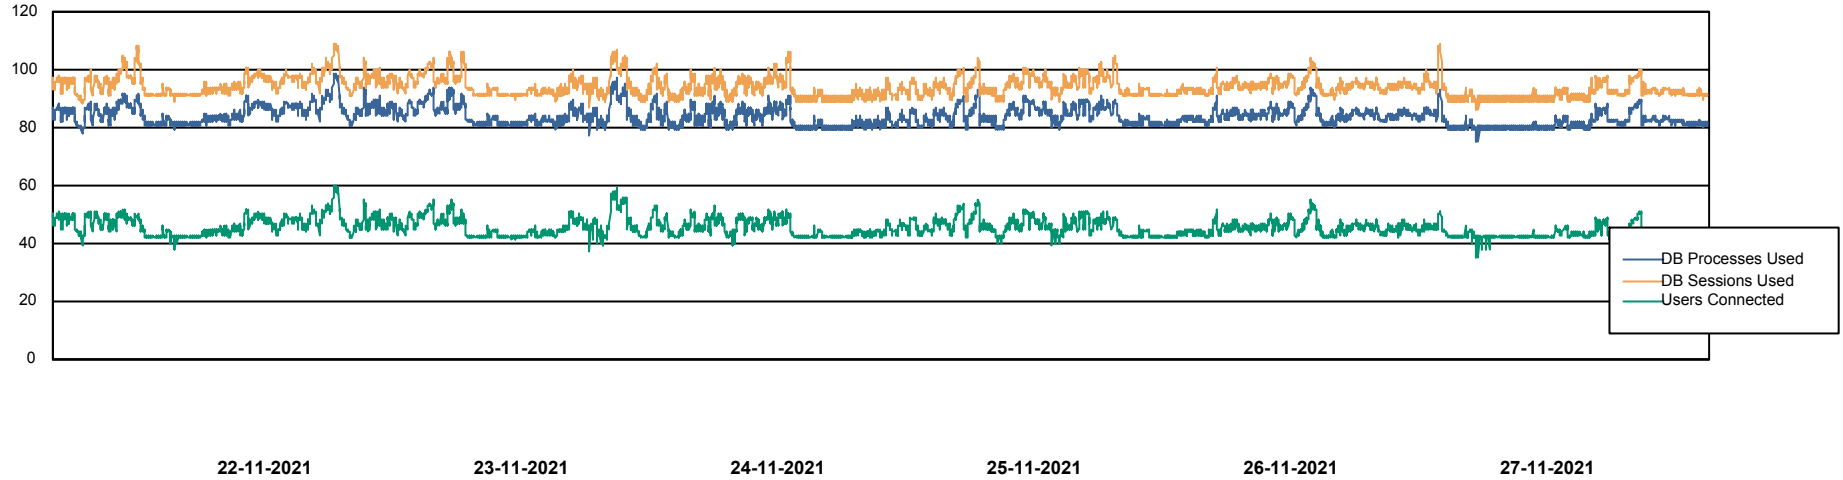

Weekly SLA Customer Report

Customer SPO_Production Silver
Database ID 57

Database Performance SPODB_BI

DB Processes Max 500
DB Sessions Max 772

Weekly SLA Customer Report

Customer SPO_Production Silver
Database ID 57

Database Performance SPODB_Production

DB Processes Max 300
DB Sessions Max 472

Weekly SLA Customer Report

Customer SPO_Production Silver
Database ID 57

Database Performance SPODB_Standby

DB Processes Max 300
DB Sessions Max 472