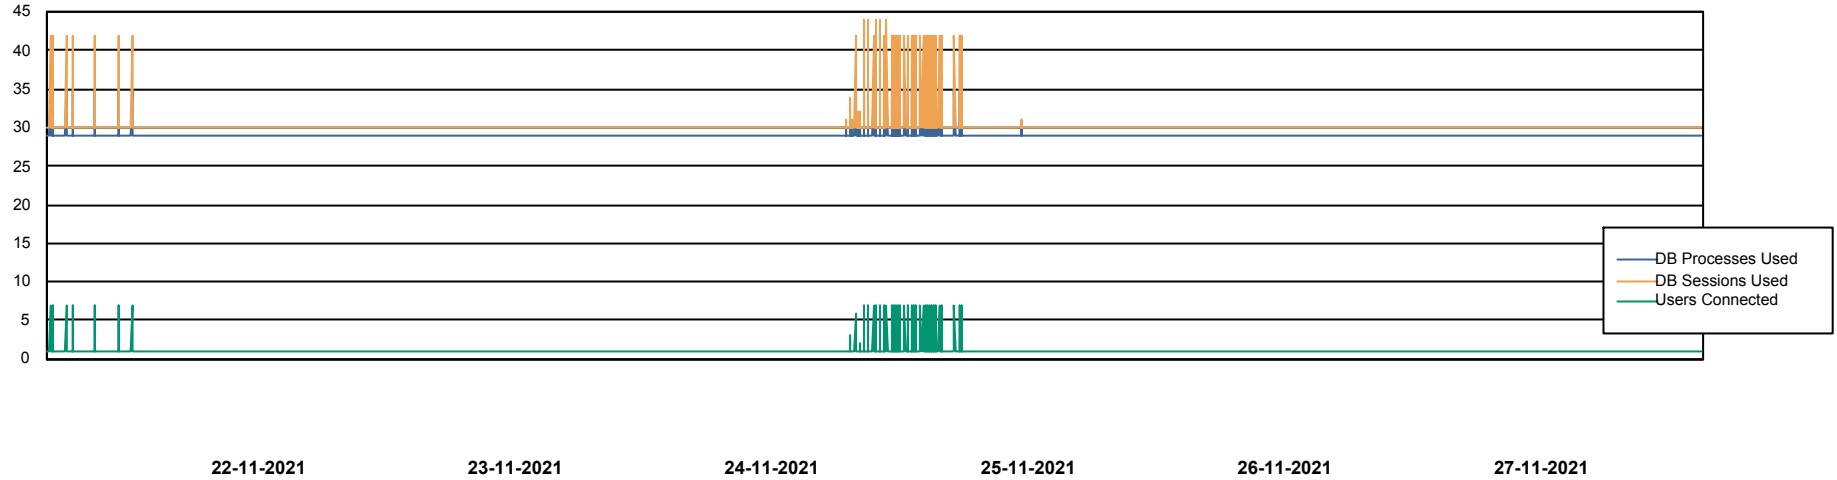

Database Performance SPODB_Production

DB Processes Max 300
DB Sessions Max 472

Weekly SLA Customer Report

Customer SPO_Production Silver
Database ID 57

Database Performance SPODB_Standby

DB Processes Max 300
DB Sessions Max 472