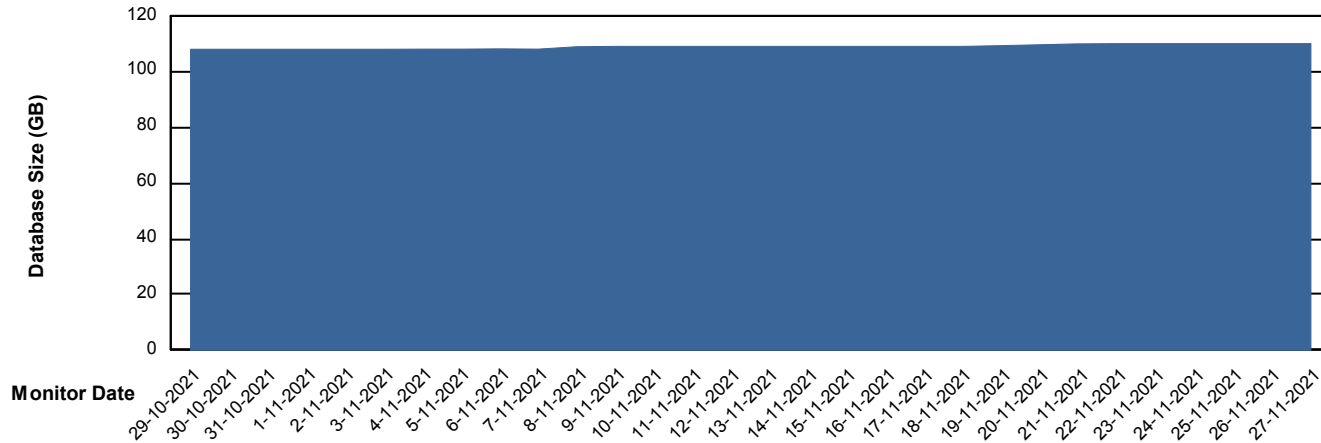

Weekly SLA Customer Report

Customer SPO_Production Silver
Database ID 57

DATABASE SIZE SPODB_BI

Database growth over last month

DATABASE SIZE SPODB_Production

Database growth over last month

Weekly SLA Customer Report

Customer SPO_Production Silver
 Database ID 57

Database Tablespace SPODB_BI

Date	Tablespace Name	Filesize (Gb)	Usedsize (Gb)	Percentage free
27-11-2021	ABSDATA	29	25	14
	INDX	39	32	18
26-11-2021	ABSDATA	29	25	14
	INDX	39	32	18
25-11-2021	ABSDATA	29	25	14
	INDX	39	32	18
24-11-2021	ABSDATA	29	25	14
	INDX	39	32	18
23-11-2021	ABSDATA	29	24	17
	INDX	39	32	18
22-11-2021	ABSDATA	29	24	17
	INDX	39	32	18
21-11-2021	ABSDATA	29	24	17
	INDX	39	32	18