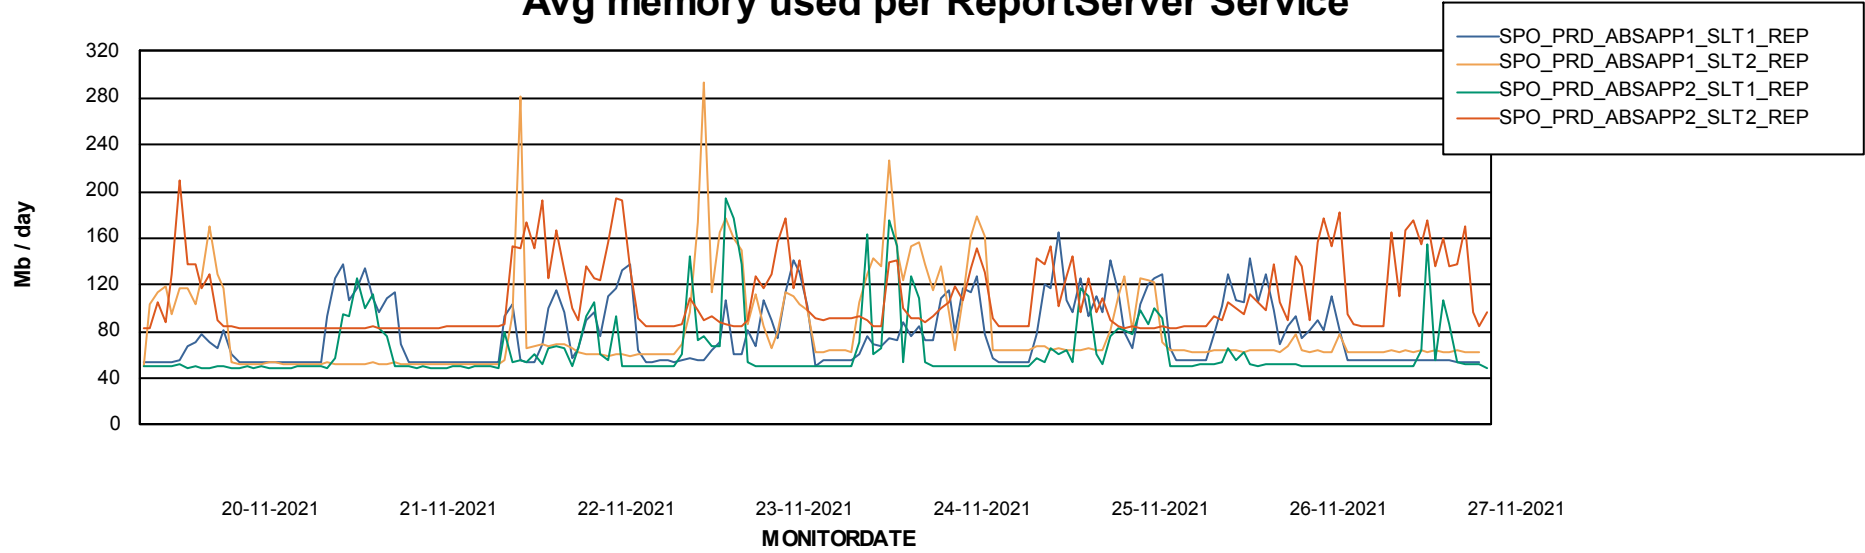

Avg users per day per ABS server

Weekly SLA Customer Report

Customer SPO_Production Silver
Database ID 57

ABSSolute Application ReportServer Services

Avg memory used per ReportServer Service

Weekly SLA Customer Report