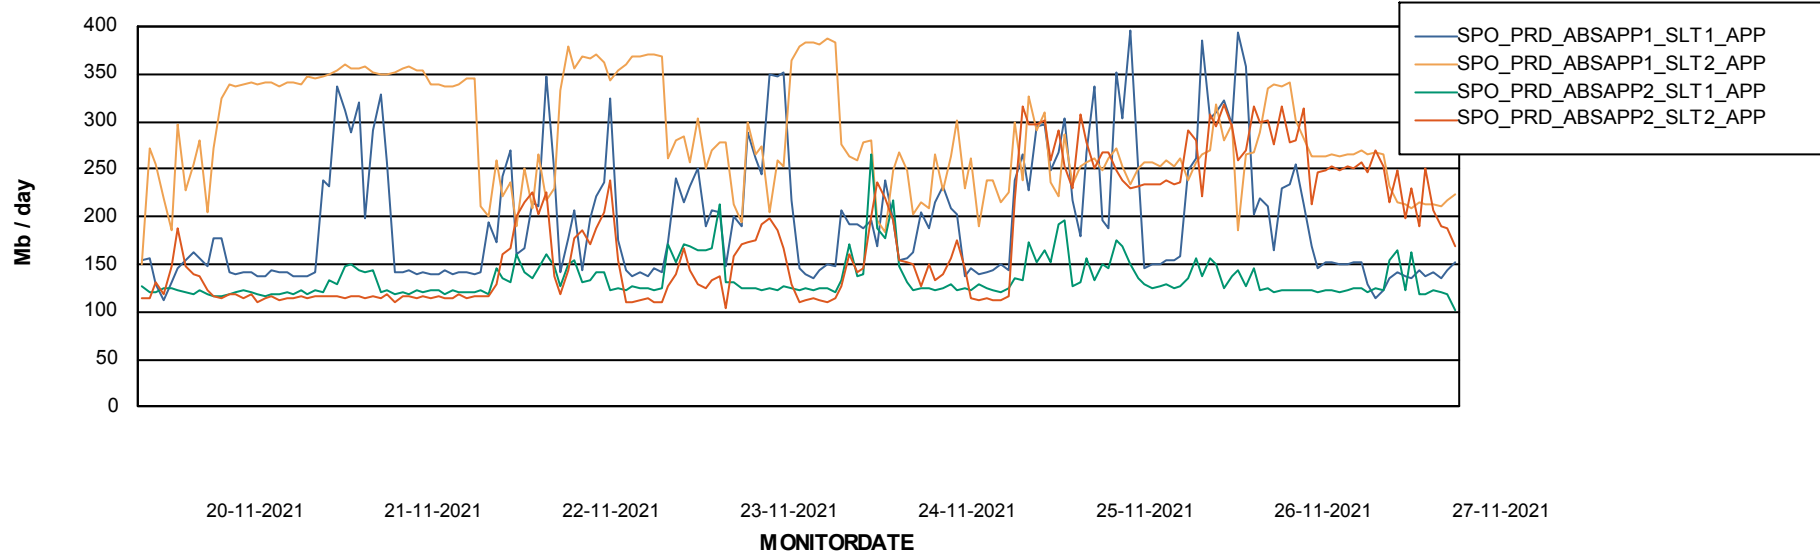

Standby Database Health SPO_Production Silver

Recovery lag for last 7 days

Weekly SLA Customer Report

Customer SPO_Production Silver
Database ID 57

ABSSolute Application Server Services

Avg memory used per ABS Server Service