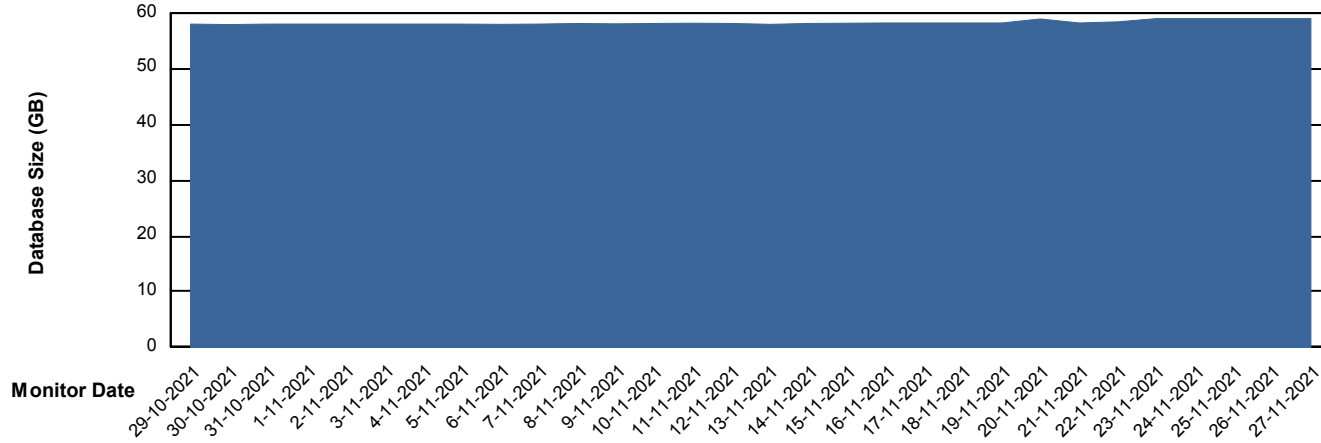

Database Performance SPODB_Production

DB Processes Max 300
DB Sessions Max 472

Weekly SLA Customer Report

Customer SPO_Production Silver
Database ID 57

Database Performance SPODB_Standby

DB Processes Max 300
DB Sessions Max 472

Weekly SLA Customer Report

Customer SPO_Production Silver
Database ID 57

DATABASE SIZE SPODB_BI

Database growth over last month

DATABASE SIZE SPODB_Production

Database growth over last month

Weekly SLA Customer Report