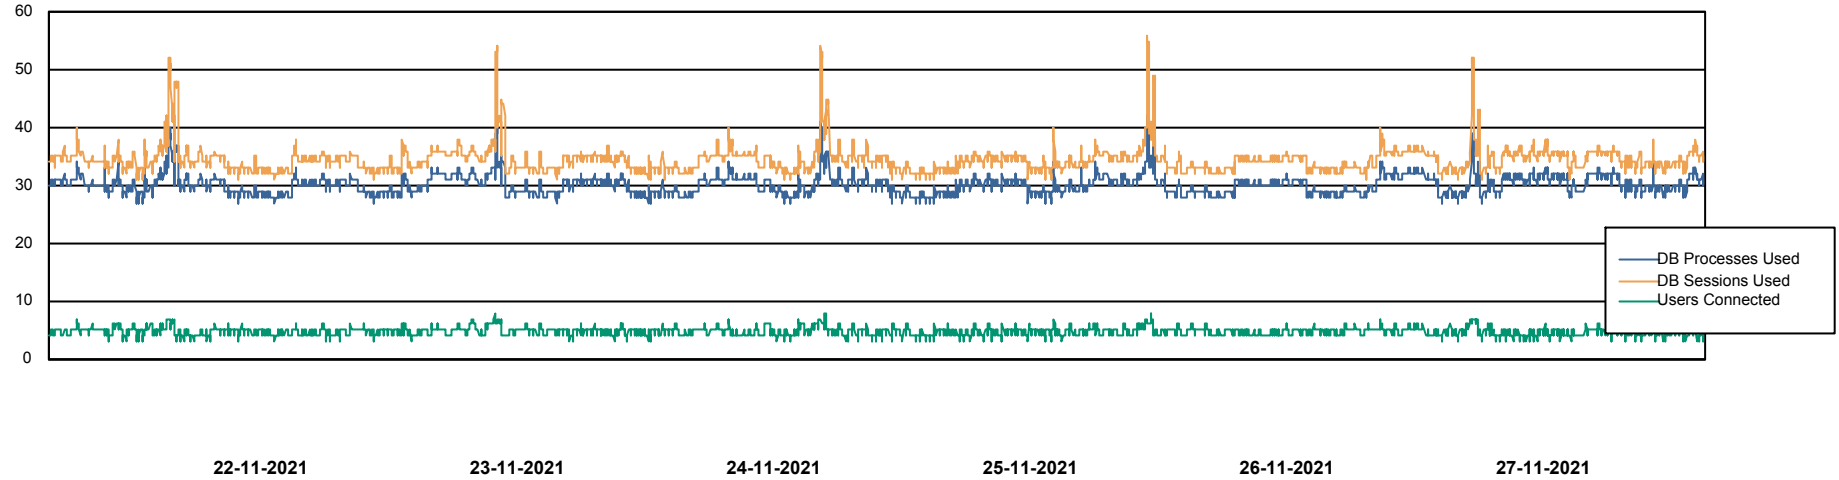

Weekly SLA Customer Report

Customer SPO_Production Silver
 Database ID 57

Harddisk Usage SPO_PRD_ORACLE_BI1

	Free disk space on c: (%)	Total disk space on c: (Gb)	Free disk space on d: (%)	Total disk space on d: (Gb)	Free disk space on e: (%)	Total disk space on e: (Gb)	Free disk space on f: (%)	Total disk space on f: (Gb)
27-11-2021	13	80	30	200	100	100	100	50
26-11-2021	13	80	30	200	100	100	100	50
25-11-2021	13	80	30	200	100	100	100	50
24-11-2021	13	80	30	200	100	100	100	50
23-11-2021	13	80	30	200	100	100	100	50
22-11-2021	13	80	30	200	100	100	100	50
21-11-2021	13	80	30	200	100	100	100	50

Weekly SLA Customer Report

Customer SPO_Production Silver
Database ID 57

Database Performance SPODB_BI

DB Processes Max 500
DB Sessions Max 772

Weekly SLA Customer Report

Customer SPO_Production Silver
Database ID 57