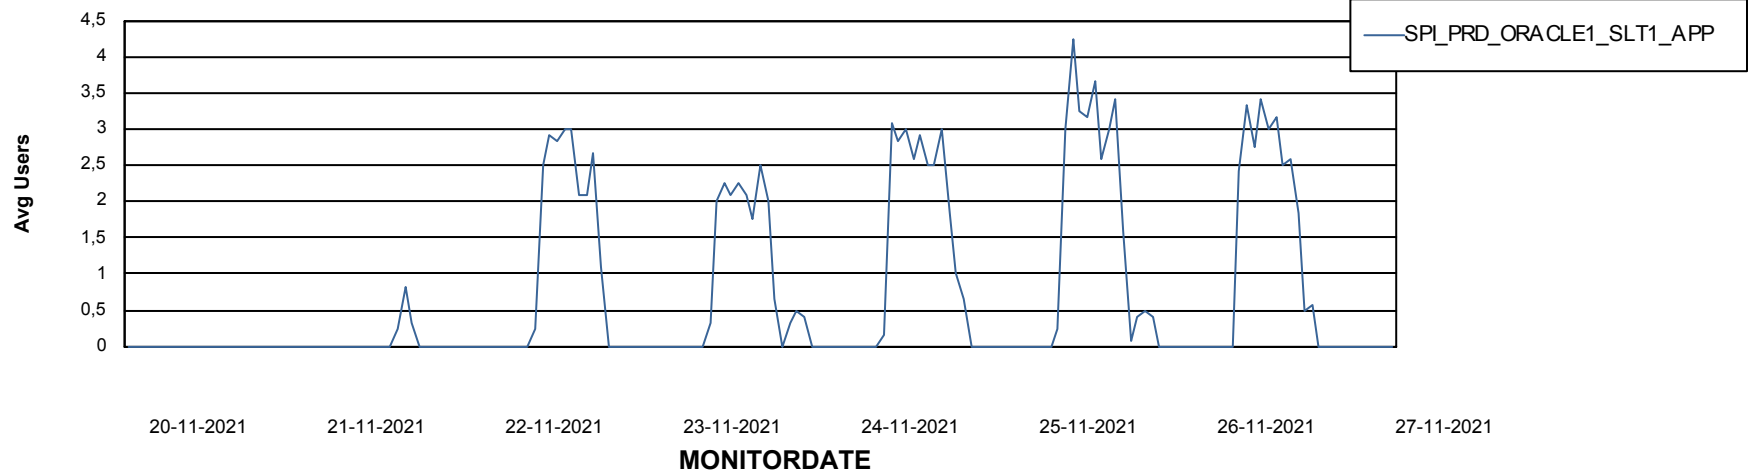

Weekly SLA Customer Report

Customer SPI_Production
Database ID 49

ABSSolute Application Server Services

Avg memory used per ABS Server Service

Avg users per day per ABS server

Weekly SLA Customer Report

Customer SPI_Production
Database ID 49