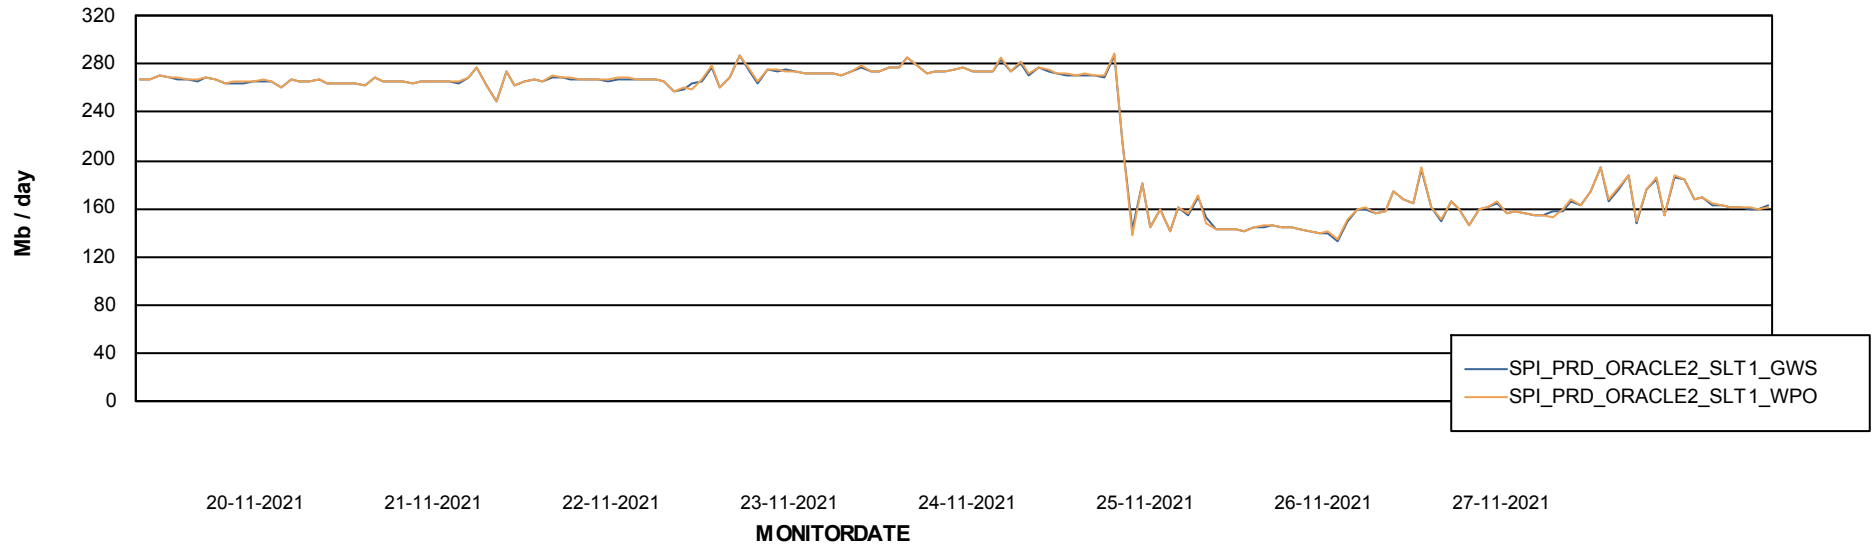

ABSSolute Application ReportServer Services

Avg memory used per ReportServer Service

Weekly SLA Customer Report

Customer SPI_Production
Database ID 49

ABSSolute Web Component Services

Avg memory used per ABS Web component