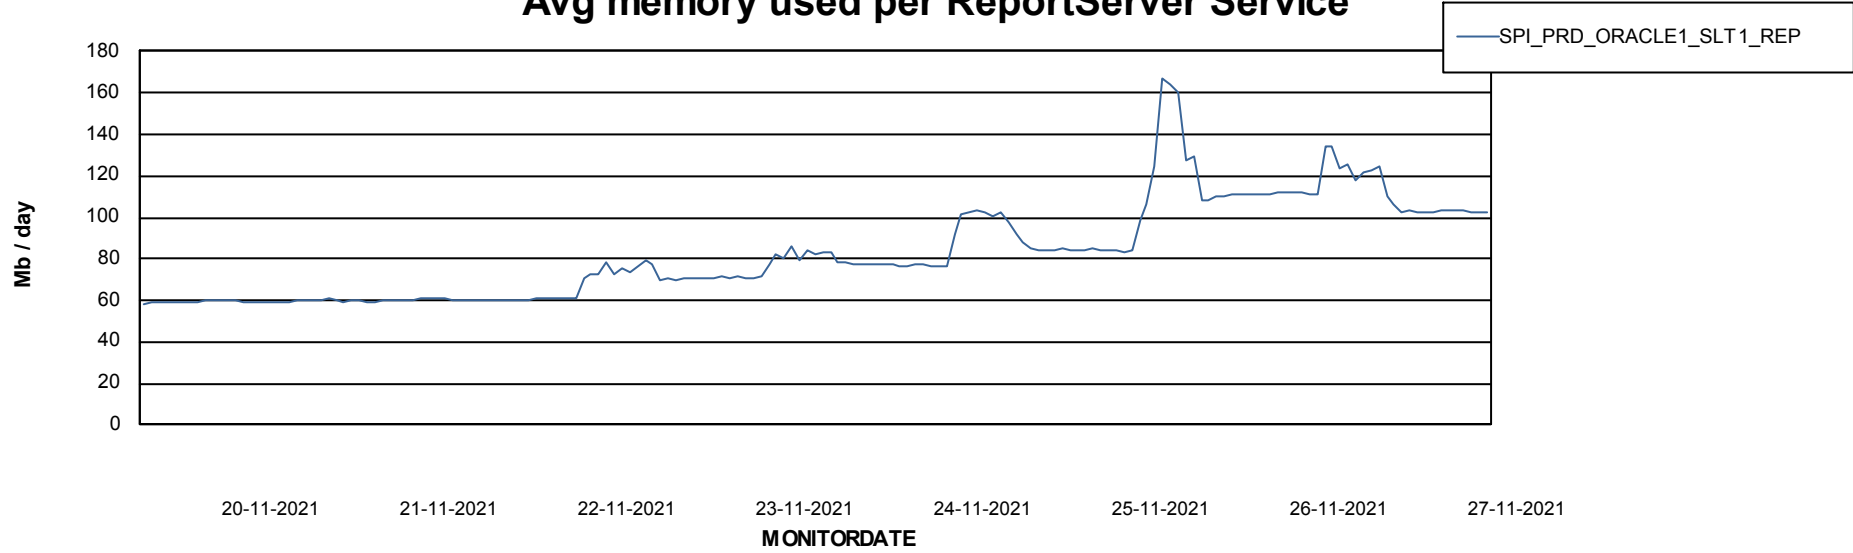

ABSSolute Application ReportServer Services

Avg memory used per ReportServer Service