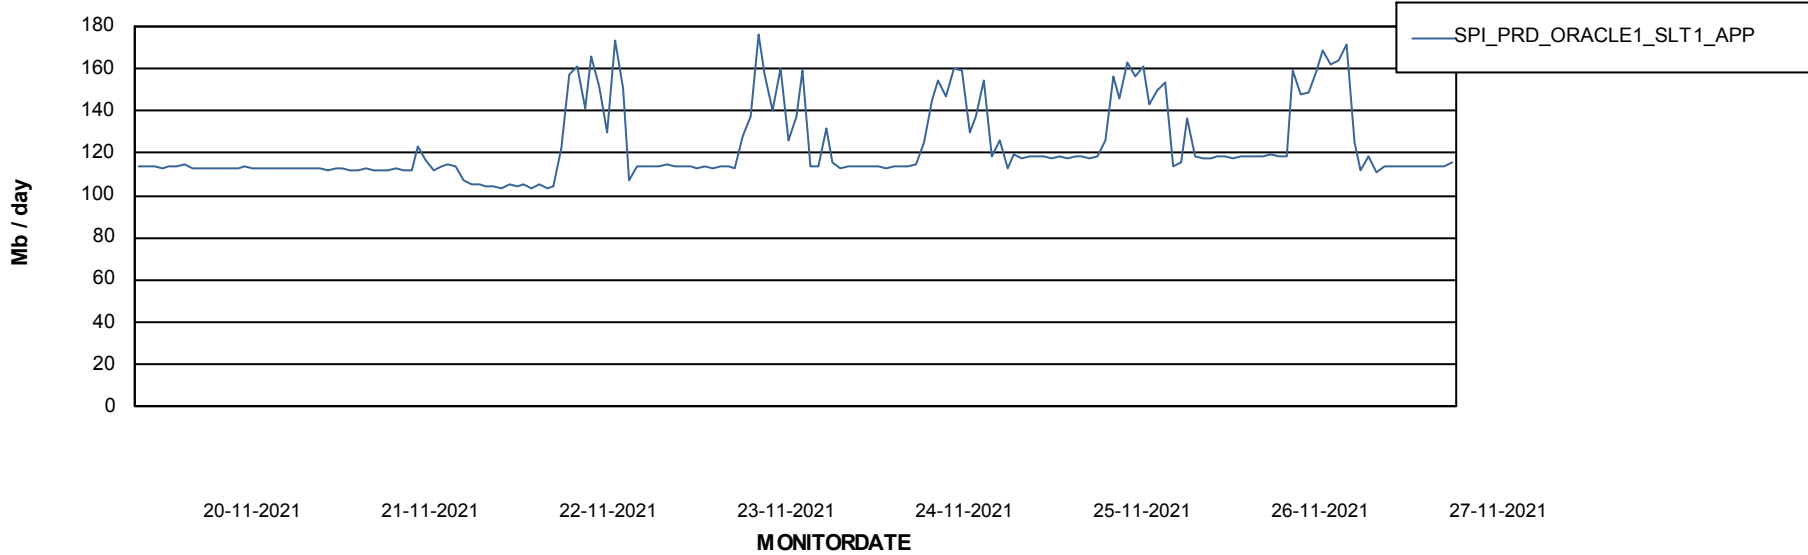

Weekly SLA Customer Report

Customer SPI_Production
Database ID 49

Database Performance SPIDB_Production

Weekly SLA Customer Report

Customer SPI_Production
Database ID 49

Database Performance SPIDB_Standby

DATABASE SIZE SPIDB_Production

Database growth over last month

Weekly SLA Customer Report

Customer SPI_Production
Database ID 49

Database Tablespace SPIDB_Production

Date	Tablespace Name	Filesize (Gb)	Usedsize (Gb)	Percentage free
27-11-2021	ABSDATA	5	2	54
	INDX	8	4	53
26-11-2021	ABSDATA	5	2	54
	INDX	8	4	53
25-11-2021	ABSDATA	5	2	54
	INDX	8	4	53
24-11-2021	ABSDATA	5	2	54
	INDX	8	4	53
23-11-2021	ABSDATA	5	2	54
	INDX	8	4	53
22-11-2021	ABSDATA	5	2	54
	INDX	8	4	53
21-11-2021	ABSDATA	5	2	54
	INDX	8	4	53

Weekly SLA Customer Report

Customer SPI_Production
Database ID 49

ABSSolute Application Server Services

Avg memory used per ABS Server Service

Avg users per day per ABS server

Weekly SLA Customer Report

Customer SPI_Production
Database ID 49