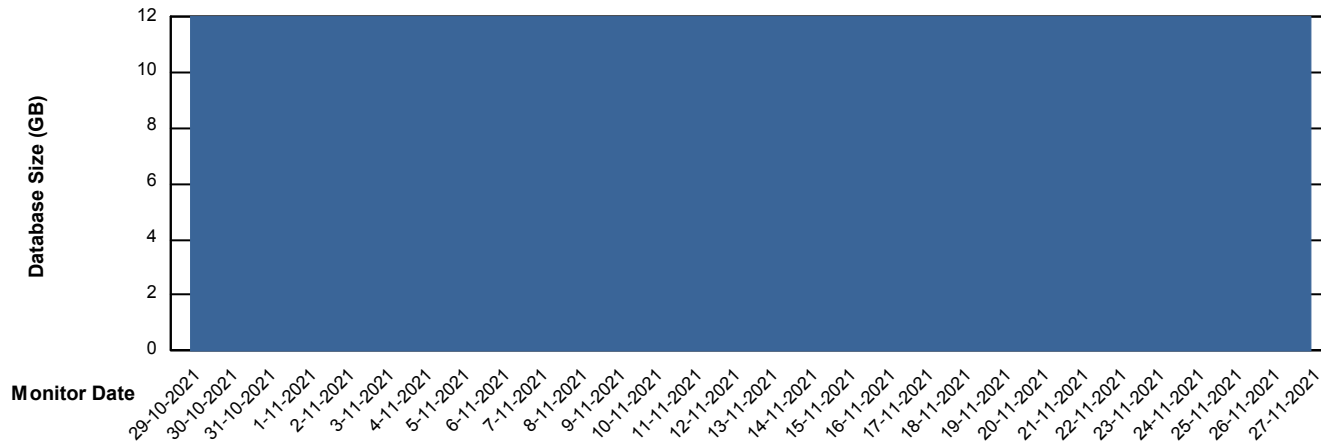

Weekly SLA Customer Report

Customer SPI_Production
Database ID 49

Database Performance SPIDB_Production

Weekly SLA Customer Report

Customer SPI_Production
Database ID 49

Database Performance SPIDB_Standby

DATABASE SIZE SPIDB_Production

Database growth over last month

Weekly SLA Customer Report

Customer SPI_Production
Database ID 49

Database Tablespace SPIDB_Production

Date	Tablespace Name	Filesize (Gb)	Usedsize (Gb)	Percentage free
27-11-2021	ABSDATA	5	2	54
	INDX	8	4	53
26-11-2021	ABSDATA	5	2	54
	INDX	8	4	53
25-11-2021	ABSDATA	5	2	54
	INDX	8	4	53
24-11-2021	ABSDATA	5	2	54
	INDX	8	4	53
23-11-2021	ABSDATA	5	2	54
	INDX	8	4	53
22-11-2021	ABSDATA	5	2	54
	INDX	8	4	53
21-11-2021	ABSDATA	5	2	54
	INDX	8	4	53