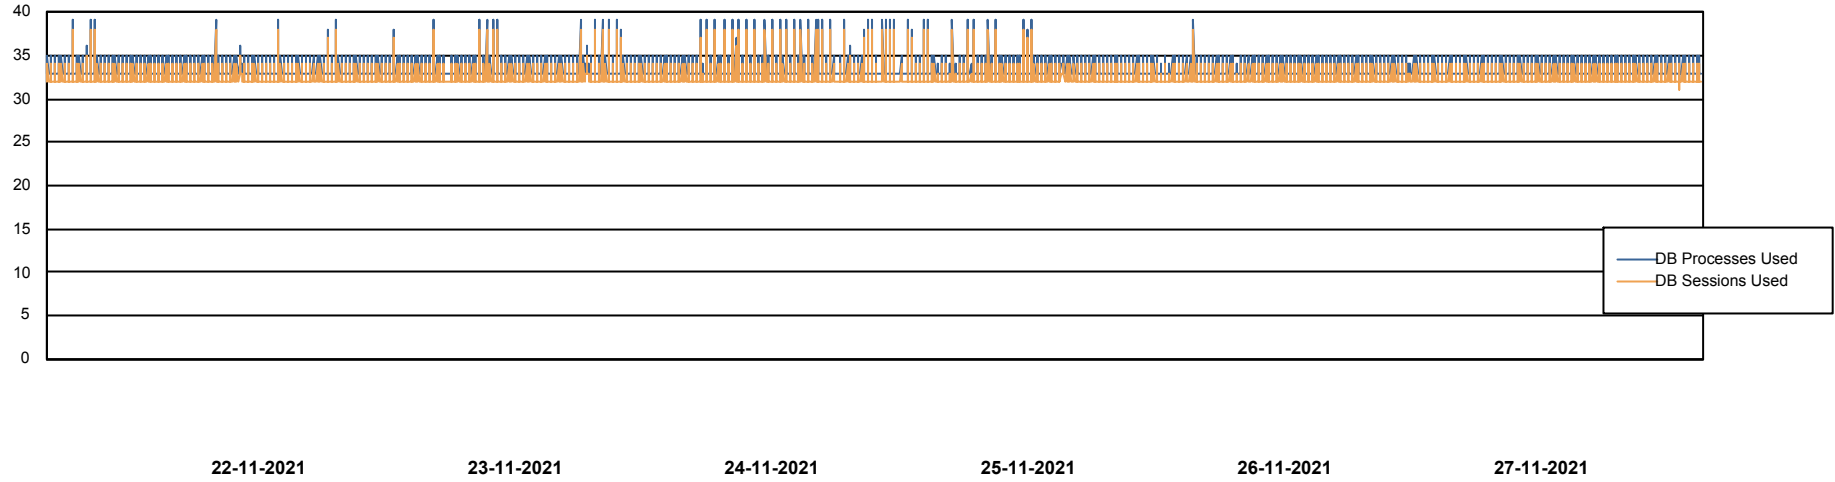

Weekly SLA Customer Report

Customer SPI_Production
Database ID 49

Database Performance SPIDB_Production

Weekly SLA Customer Report

Customer SPI_Production
Database ID 49

Database Performance SPIDB_Standby

DATABASE SIZE SPIDB_Production

Database growth over last month

Weekly SLA Customer Report

Customer SPI_Production
Database ID 49

Database Tablespace SPIDB_Production

Date	Tablespace Name	Filesize (Gb)	Usedsize (Gb)	Percentage free
27-11-2021	ABSDATA	5	2	54
	INDX	8	4	53
26-11-2021	ABSDATA	5	2	54
	INDX	8	4	53
25-11-2021	ABSDATA	5	2	54
	INDX	8	4	53
24-11-2021	ABSDATA	5	2	54
	INDX	8	4	53
23-11-2021	ABSDATA	5	2	54
	INDX	8	4	53
22-11-2021	ABSDATA	5	2	54
	INDX	8	4	53
21-11-2021	ABSDATA	5	2	54
	INDX	8	4	53