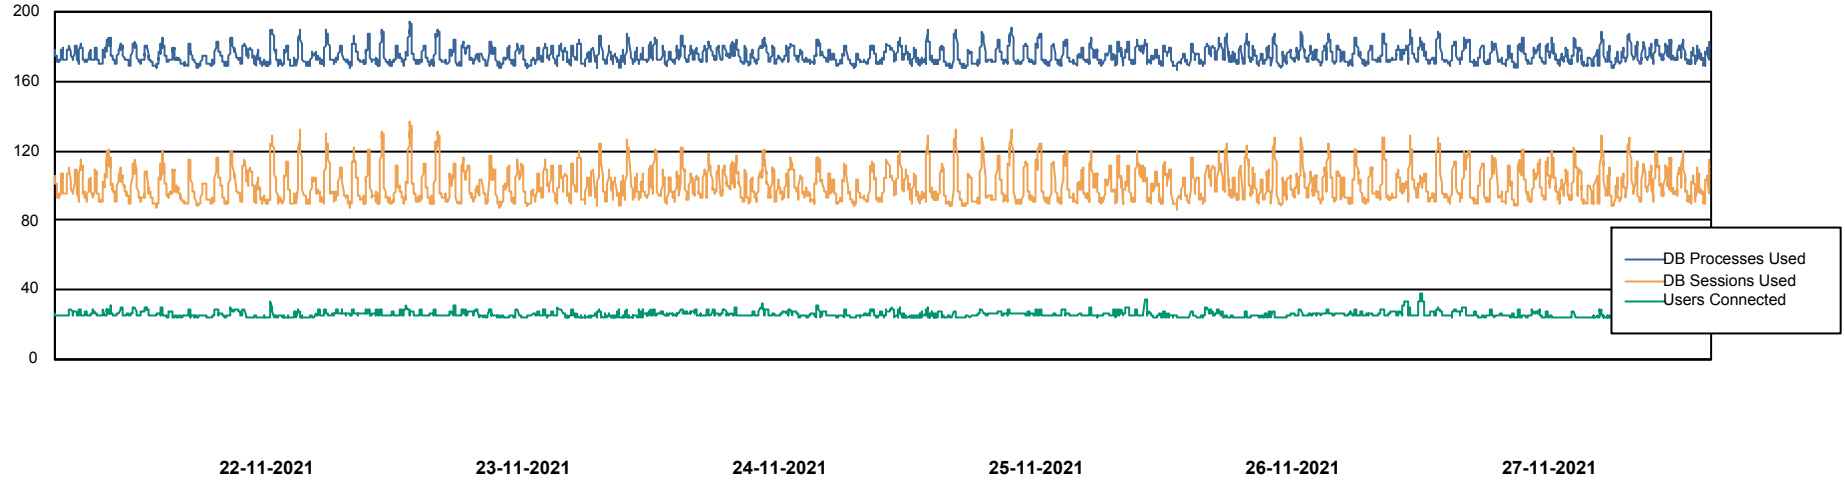

Weekly SLA Customer Report

Customer SNG_Production
Database ID 70

Harddisk Usage SNG_PRD_ORACLE1

	Free disk space on / (%)	Total disk space on / (Gb)	Used disk space on / (Gb)	Free disk space on /abs (%)	Free disk space on /fp1absbac	Free disk space on /home (%)	Free disk space on /u01 (%)	Free disk space on /u02 (%)	Total disk space on /u02 (Gb)	Used disk space on /u02 (Gb)
27-11-2021	99	11	0	82	20	99	6	11	400	356
26-11-2021	99	11	0	82	21	99	6	11	400	357
25-11-2021	99	11	0	0	21	99	0	11	400	355
24-11-2021	99	11	0	0	21	99	0	11	400	354
23-11-2021	99	11	0	0	21	99	0	11	400	355
22-11-2021	99	11	0	0	19	99	0	11	400	355
21-11-2021	99	11	0	0	14	99	0	11	400	355

Weekly SLA Customer Report

Customer SNG_Production
Database ID 70

Database Performance SNGDB_Production

DB Processes Max 800
DB Sessions Max 1,224

Weekly SLA Customer Report

Customer SNG_Production
 Database ID 70