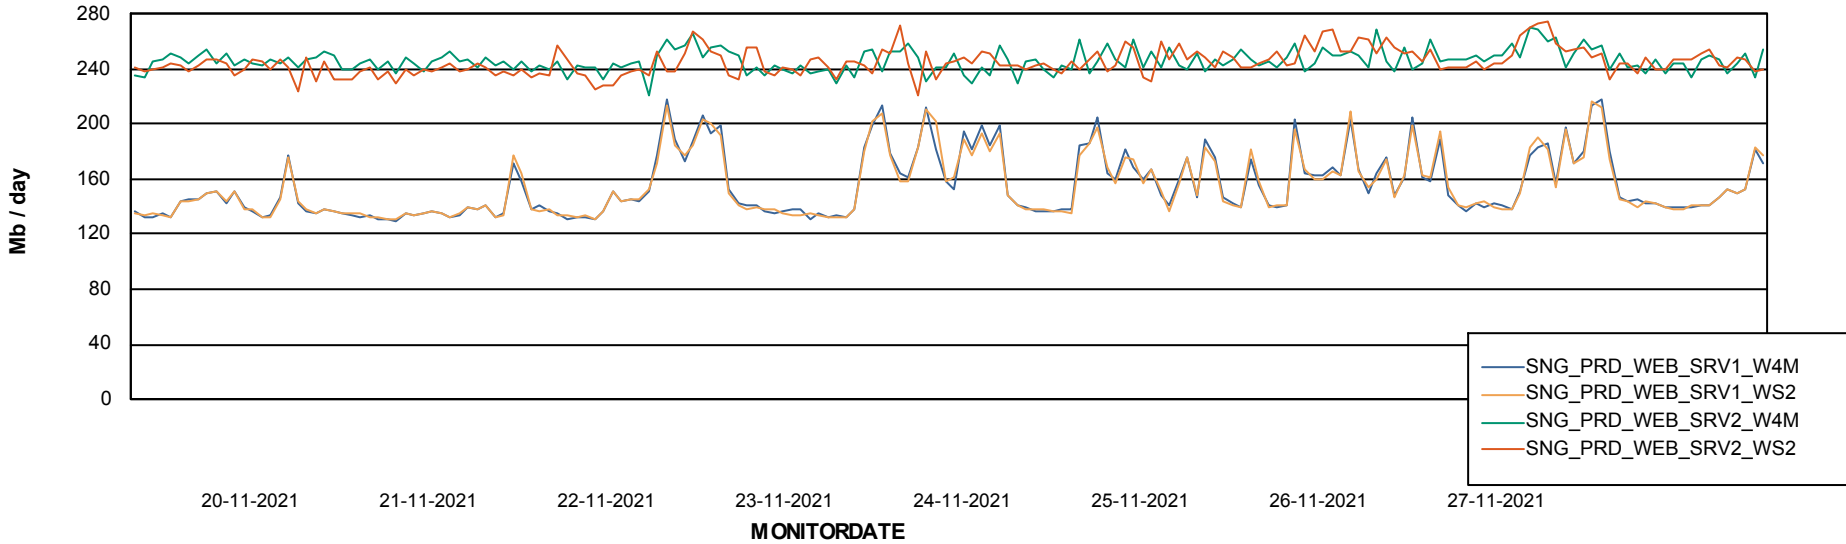

ABSSolute Application ReportServer Services

Avg memory used per ReportServer Service

Weekly SLA Customer Report

Customer SNG_Production
Database ID 70

ABSolute Web Component Services

Avg memory used per ABS Web component