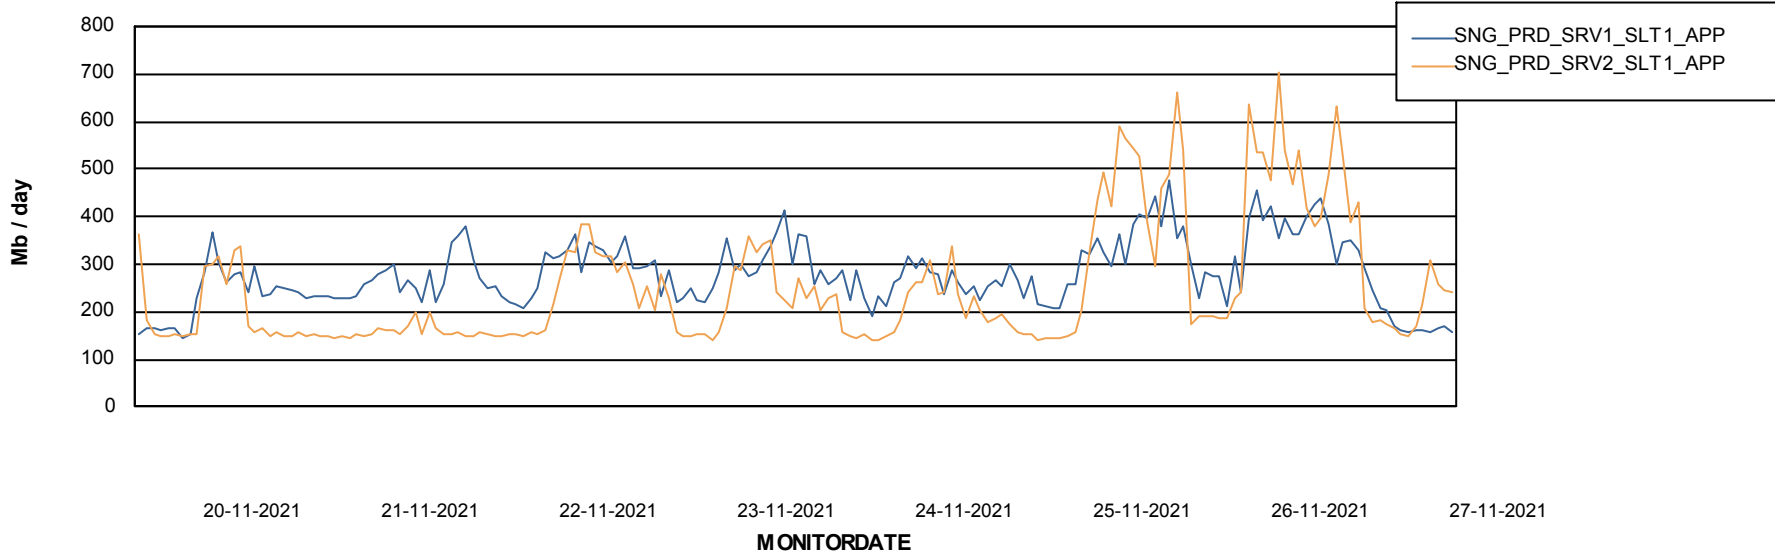

Weekly SLA Customer Report

Customer SNG_Production
Database ID 70

Database Performance SNGDB_Production

DB Processes Max 800
DB Sessions Max 1,224

Weekly SLA Customer Report

Customer SNG_Production
 Database ID 70

DATABASE SIZE SNGDB_Production

Database growth over last month

Database Tablespace SNGDB_Production

Date	Tablespace Name	Filesize (Gb)	Usedsize (Gb)	Percentage free
27-11-2021	ABSDATA	38	31	18
	INDX	99	81	18
26-11-2021	ABSDATA	38	31	18
	INDX	99	81	18
25-11-2021	ABSDATA	38	31	18
	INDX	99	81	18
24-11-2021	ABSDATA	38	31	18
	INDX	99	81	18
23-11-2021	ABSDATA	38	31	18
	INDX	99	81	18
22-11-2021	ABSDATA	38	31	18
	INDX	99	81	18
21-11-2021	ABSDATA	38	31	18
	INDX	99	81	18

Weekly SLA Customer Report

Customer SNG_Production
Database ID 70

ABSSolute Application Server Services

Avg memory used per ABS Server Service

Avg users per day per ABS server

Weekly SLA Customer Report

Customer SNG_Production
Database ID 70