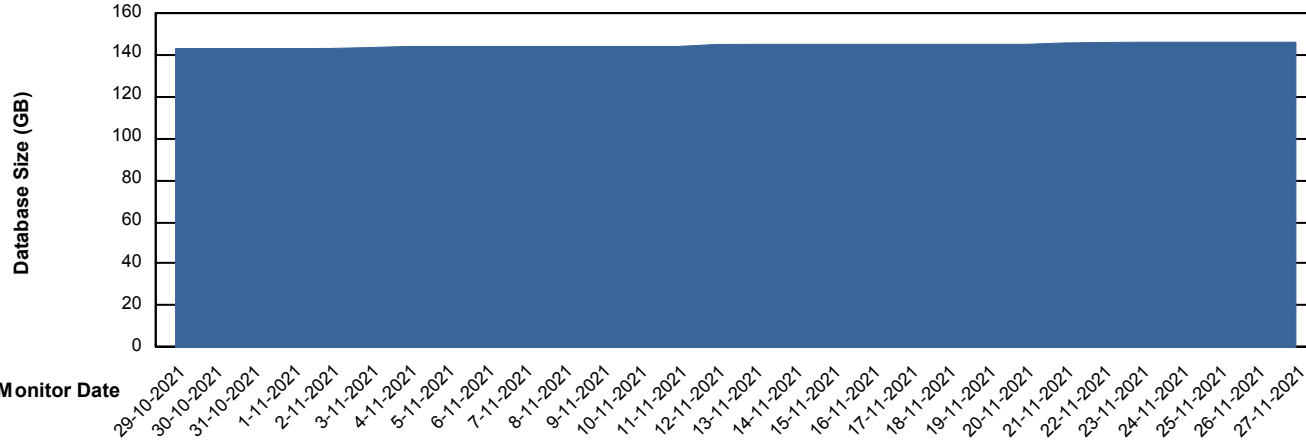

Weekly SLA Customer Report

Customer SNG_Production
Database ID 70

Database Performance SNGDB_Production

DB Processes Max 800
DB Sessions Max 1,224

Weekly SLA Customer Report

Customer SNG_Production
 Database ID 70

DATABASE SIZE SNGDB_Production

Database growth over last month

Database Tablespace SNGDB_Production

Date	Tablespace Name	Filesize (Gb)	Usedsize (Gb)	Percentage free
27-11-2021	ABSDATA	38	31	18
	INDX	99	81	18
26-11-2021	ABSDATA	38	31	18
	INDX	99	81	18
25-11-2021	ABSDATA	38	31	18
	INDX	99	81	18
24-11-2021	ABSDATA	38	31	18
	INDX	99	81	18
23-11-2021	ABSDATA	38	31	18
	INDX	99	81	18
22-11-2021	ABSDATA	38	31	18
	INDX	99	81	18
21-11-2021	ABSDATA	38	31	18
	INDX	99	81	18