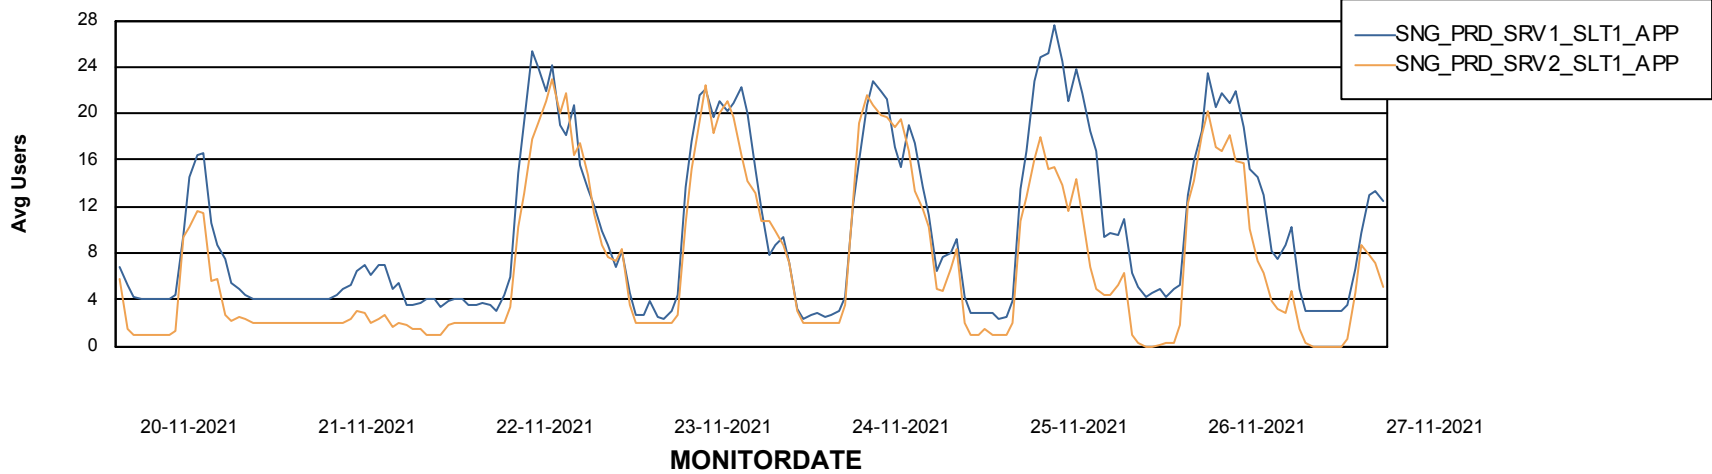

DATABASE SIZE SNGDB_Production

Database growth over last month

Database Tablespace SNGDB_Production

Date	Tablespace Name	Filesize (Gb)	Usedsize (Gb)	Percentage free
27-11-2021	ABSDATA	38	31	18
	INDX	99	81	18
26-11-2021	ABSDATA	38	31	18
	INDX	99	81	18
25-11-2021	ABSDATA	38	31	18
	INDX	99	81	18
24-11-2021	ABSDATA	38	31	18
	INDX	99	81	18
23-11-2021	ABSDATA	38	31	18
	INDX	99	81	18
22-11-2021	ABSDATA	38	31	18
	INDX	99	81	18
21-11-2021	ABSDATA	38	31	18
	INDX	99	81	18

Weekly SLA Customer Report

Customer SNG_Production
Database ID 70

ABSSolute Application Server Services

Avg memory used per ABS Server Service

Avg users per day per ABS server

Weekly SLA Customer Report

Customer SNG_Production
Database ID 70