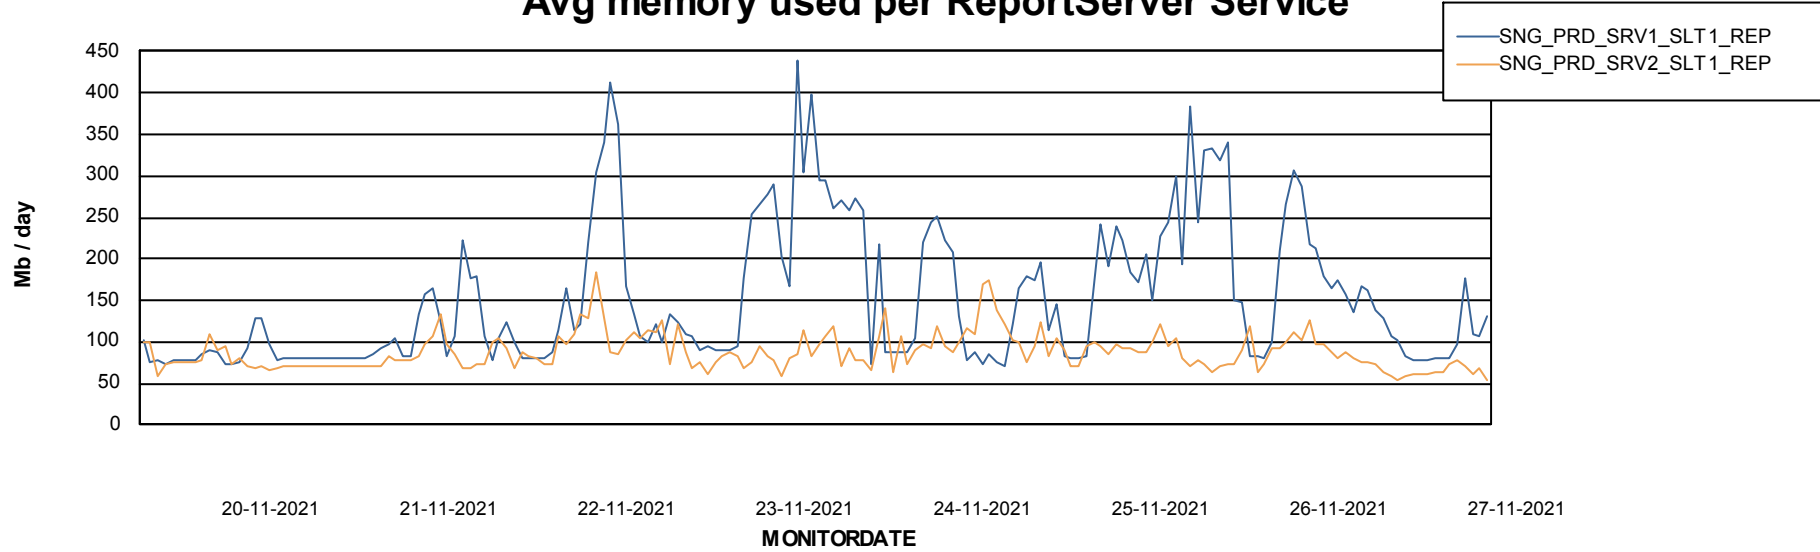

ABSSolute Application ReportServer Services

Avg memory used per ReportServer Service