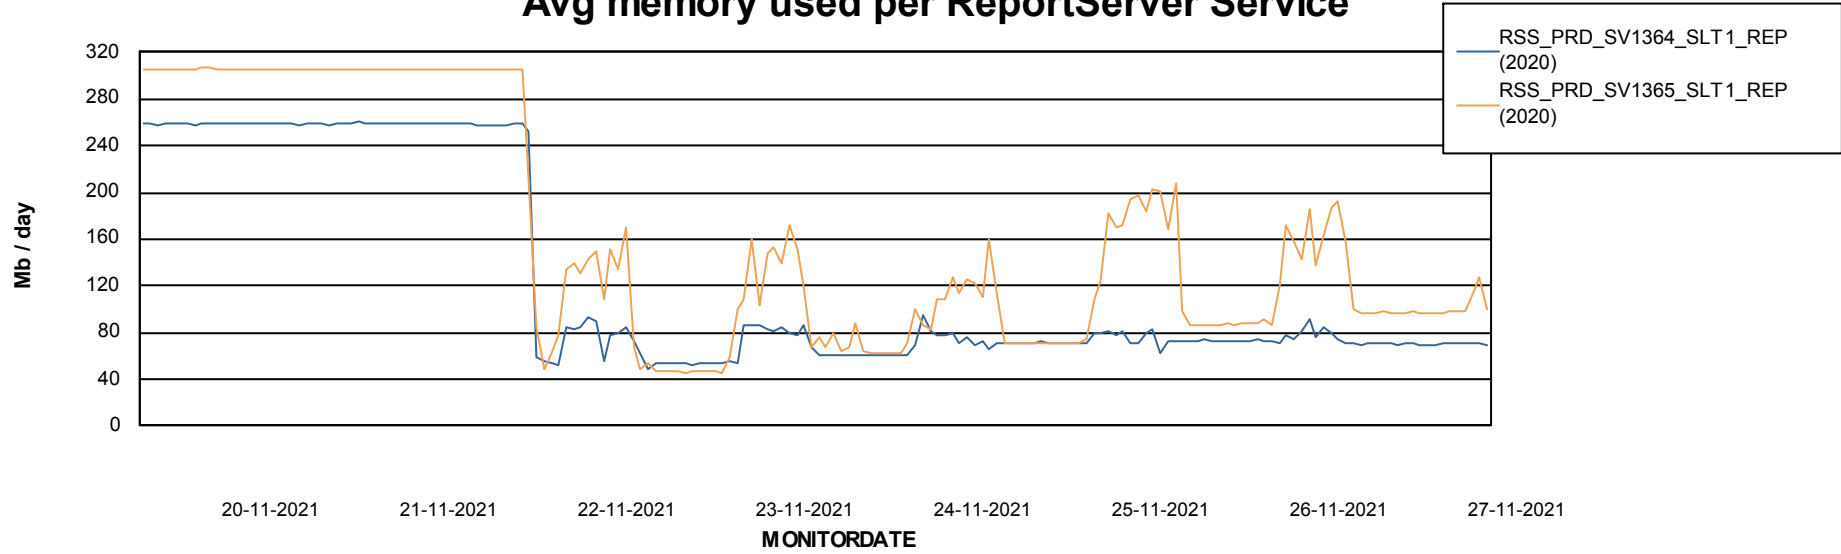

ABSSolute Application ReportServer Services

Avg memory used per ReportServer Service