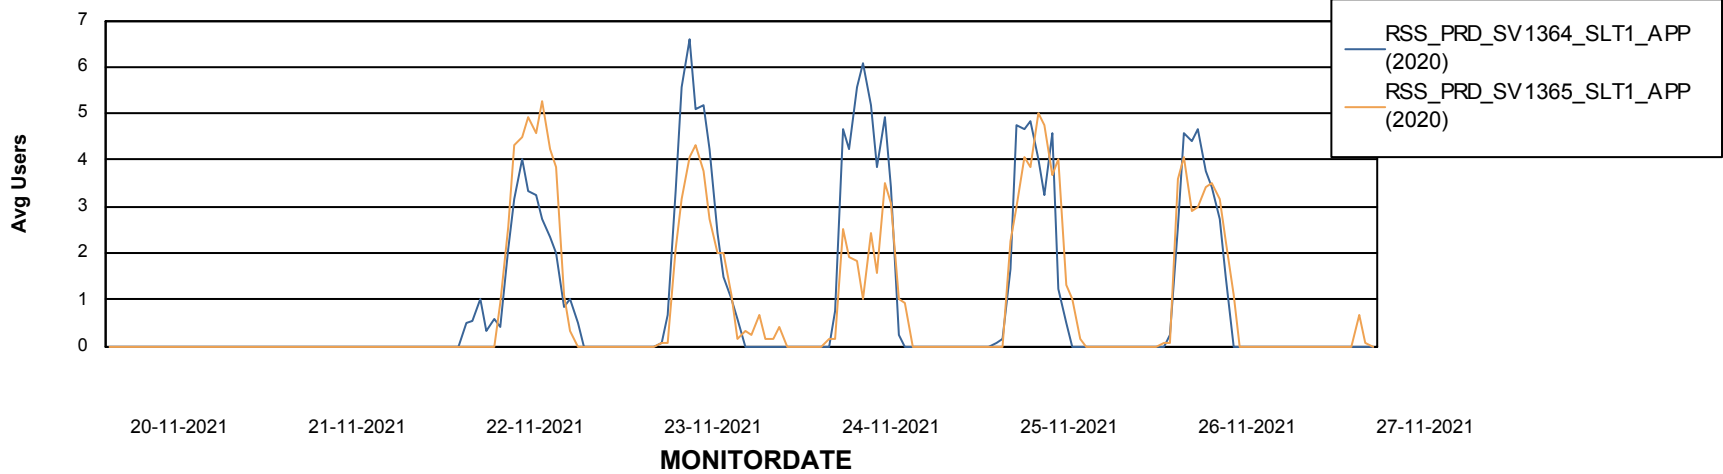

Avg users per day per ABS server