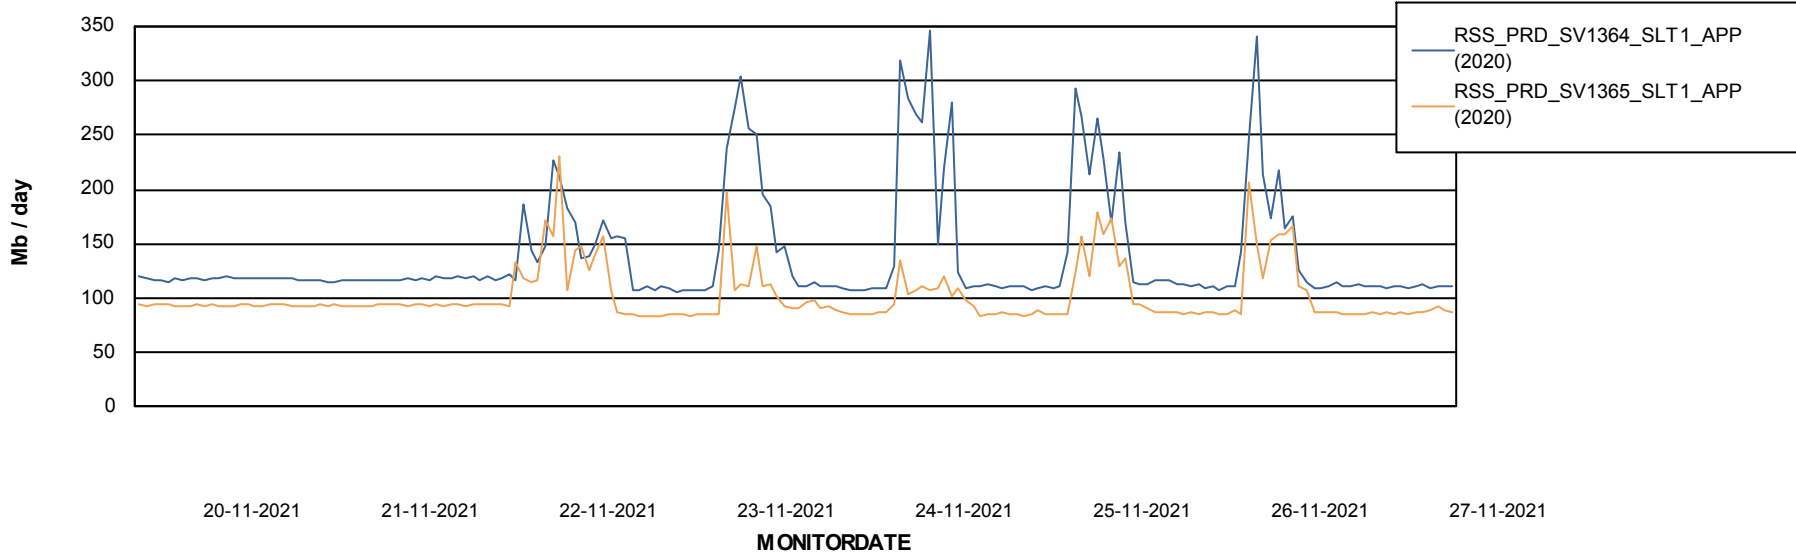

ABSSolute Application Server Services

Avg memory used per ABS Server Service