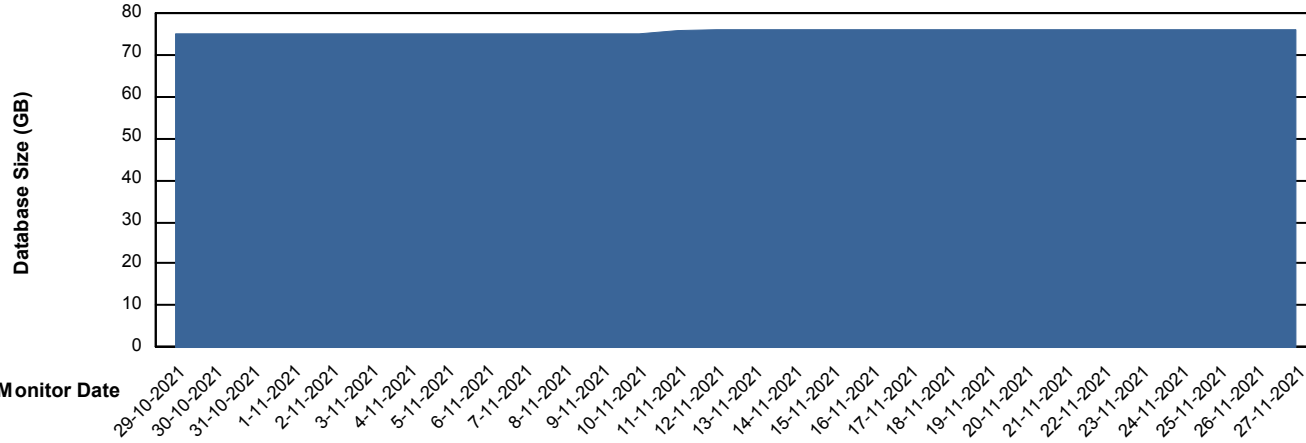

DATABASE SIZE RSS_DB_Primary (2020)

Database growth over last month

Database Tablespace RSS_DB_Primary (2020)

Date	Tablespace Name	Filesize (Gb)	Usedsize (Gb)	Percentage free
27-11-2021	ABSDATA	42	35	17
	INDX	48	39	19
26-11-2021	ABSDATA	42	35	17
	INDX	48	39	19
25-11-2021	ABSDATA	42	35	17
	INDX	48	39	19
24-11-2021	ABSDATA	42	35	17
	INDX	48	39	19
23-11-2021	ABSDATA	42	35	17
	INDX	48	39	19
22-11-2021	ABSDATA	42	35	17
	INDX	48	39	19
21-11-2021	ABSDATA	42	35	17
	INDX	48	39	19