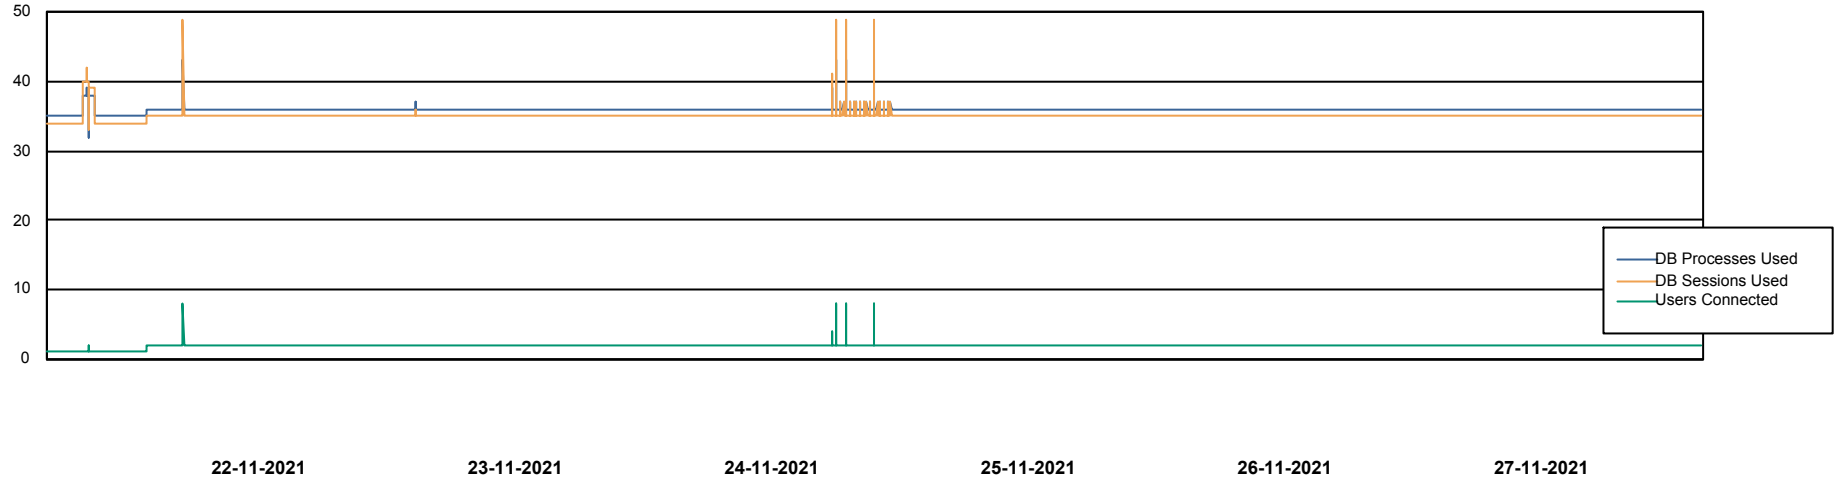

Database Performance RSS_DB_Standby (2020)

DB Processes Max 300
DB Sessions Max 472