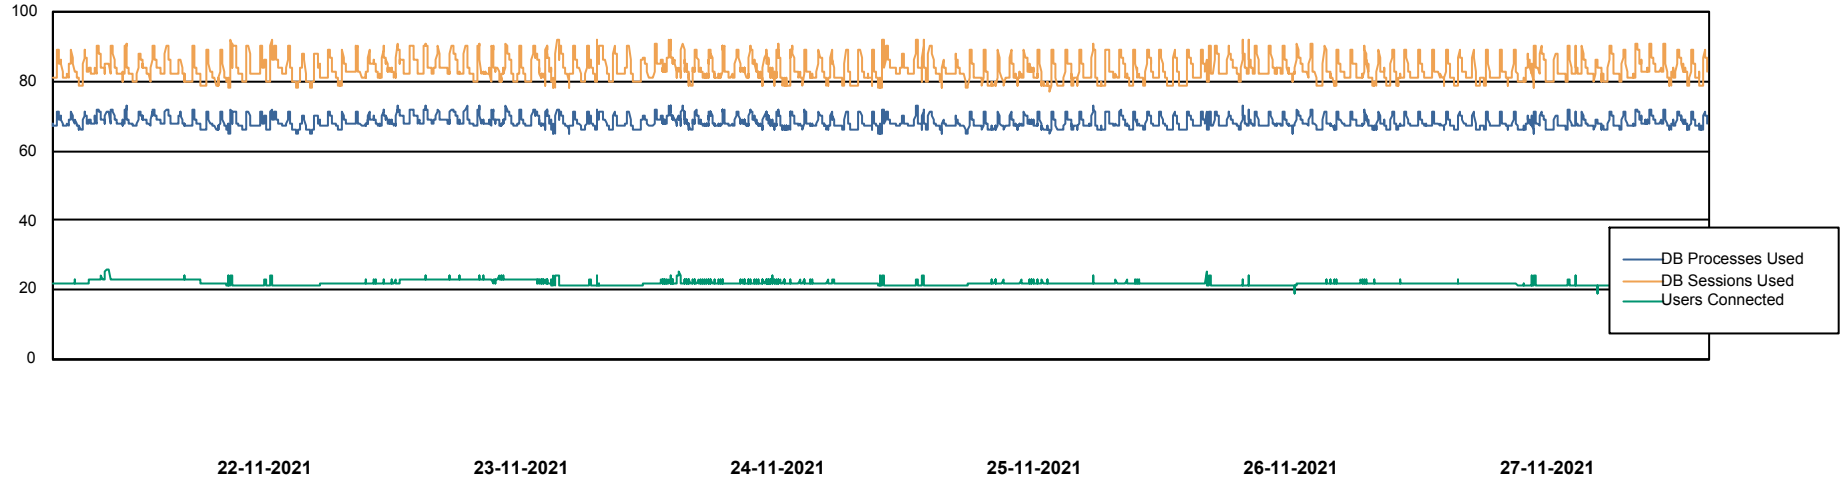

Database Performance RSS_DB_Primary (2020)

DB Processes Max 300
DB Sessions Max 472