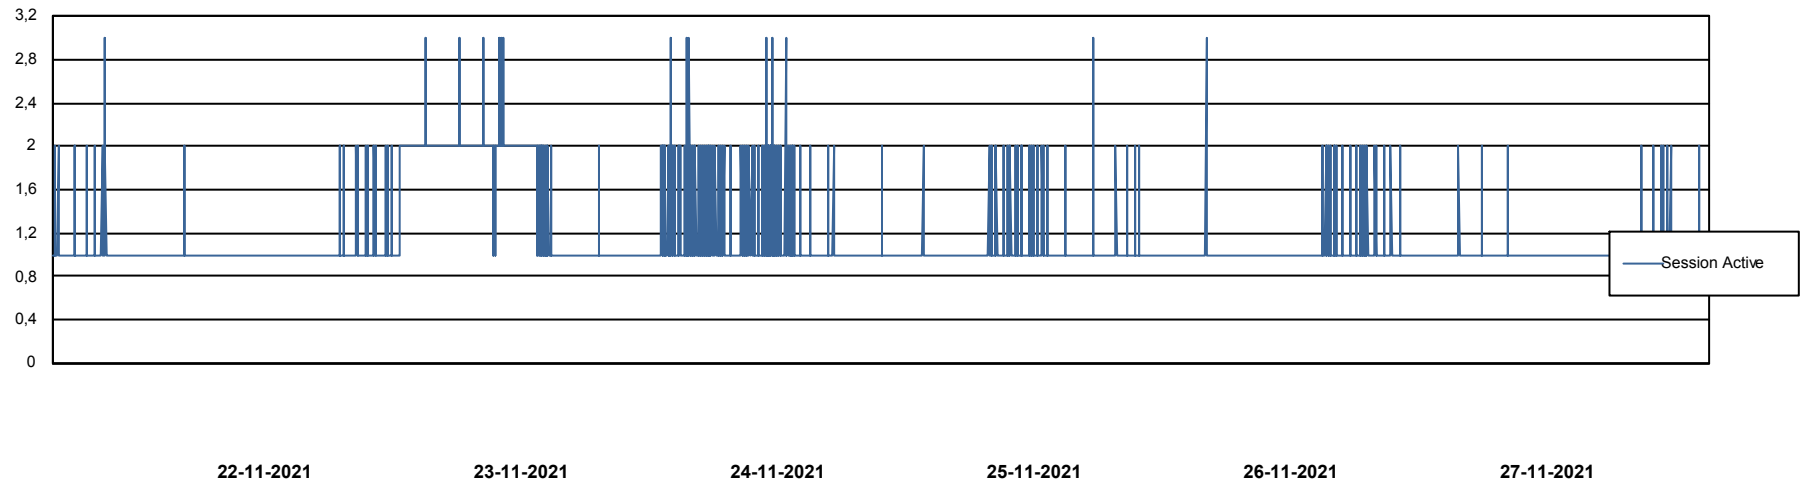

Database Performance RSS_DB_Primary (2020)

DB Processes Max 300
DB Sessions Max 472