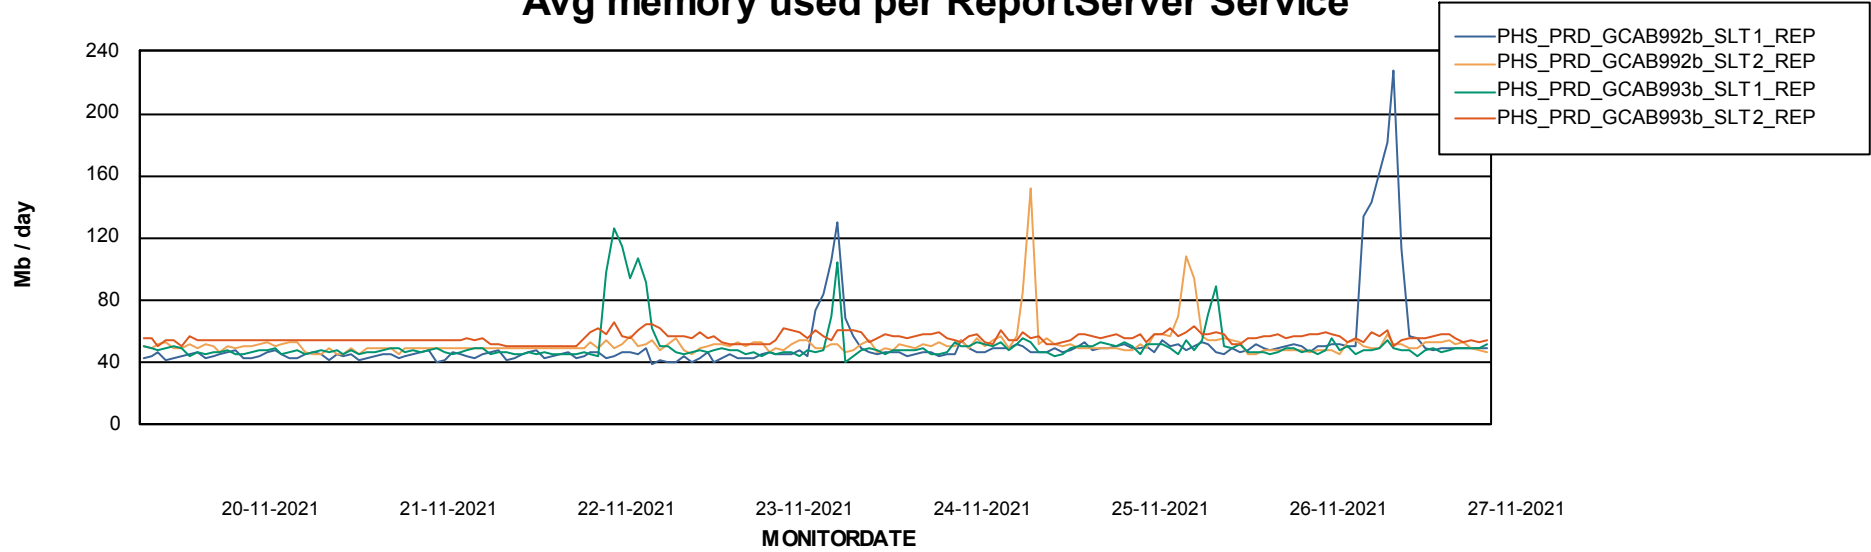

ABSSolute Application ReportServer Services

Avg memory used per ReportServer Service