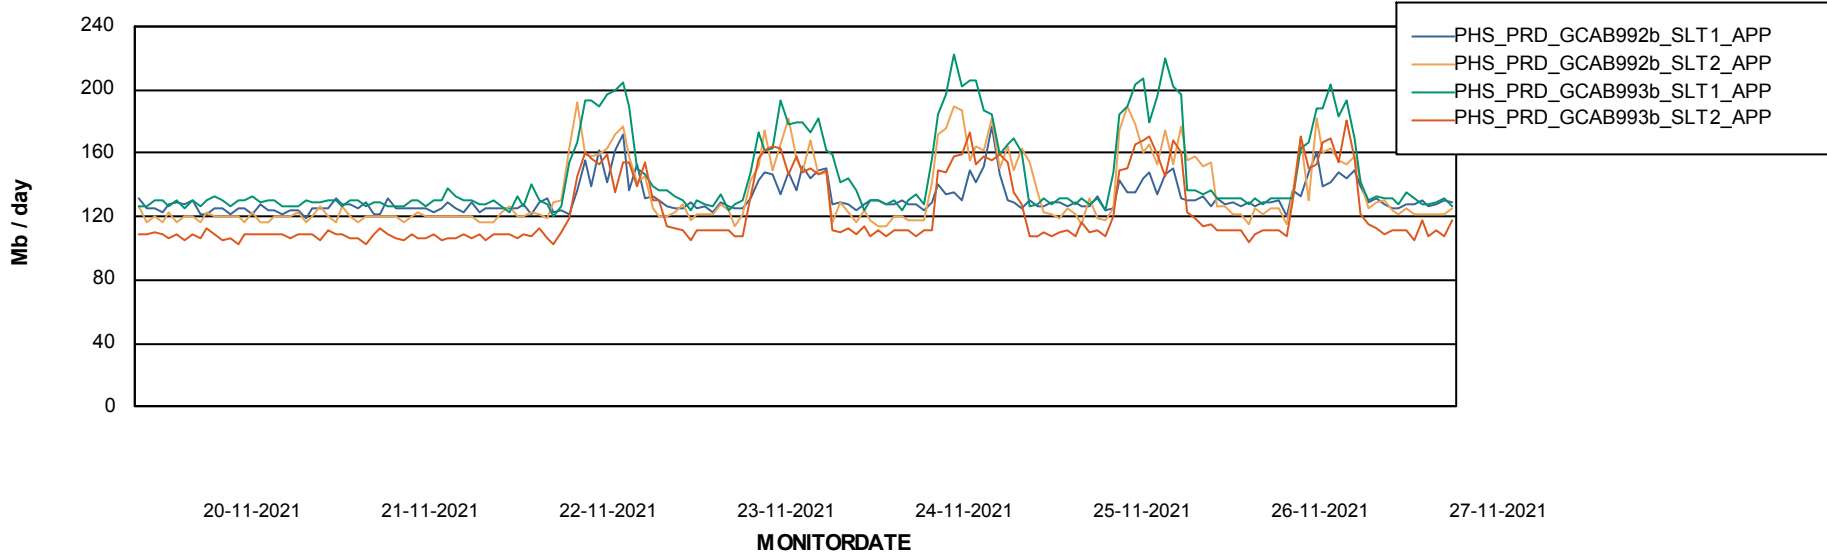

ABSSolute Application Server Services

Avg memory used per ABS Server Service