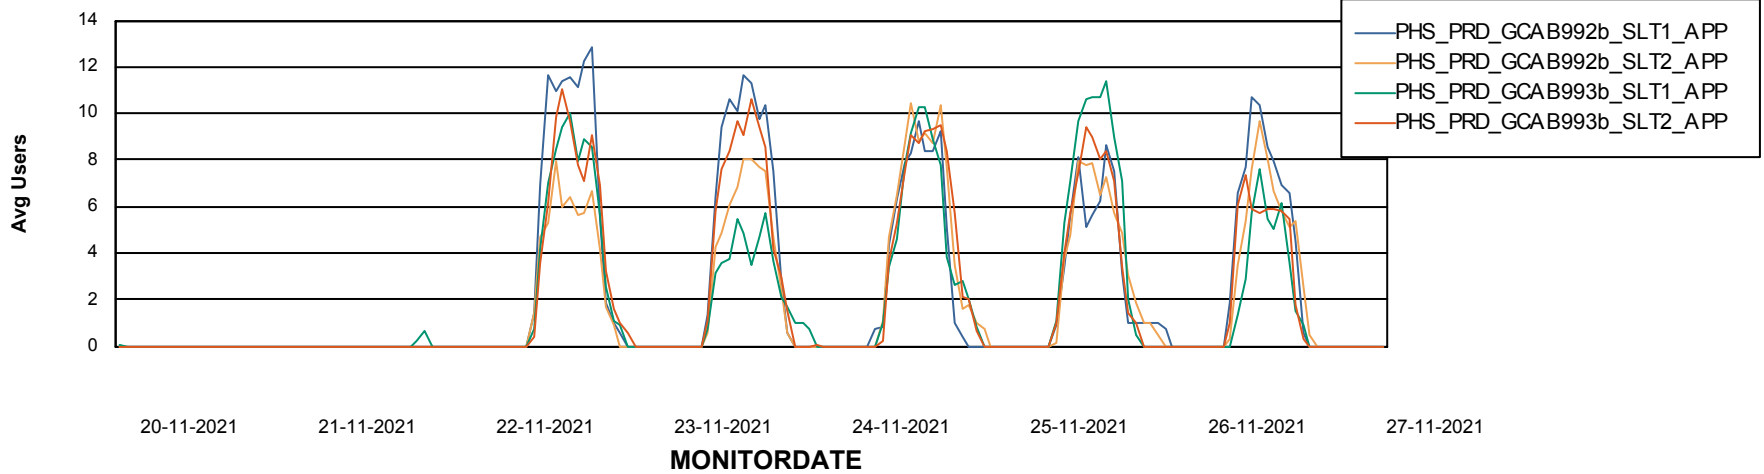

Weekly SLA Customer Report

Customer PHS_Production
Database ID 47

ABSSolute Application Server Services

Avg memory used per ABS Server Service

Avg users per day per ABS server

Weekly SLA Customer Report

Customer PHS_Production
Database ID 47