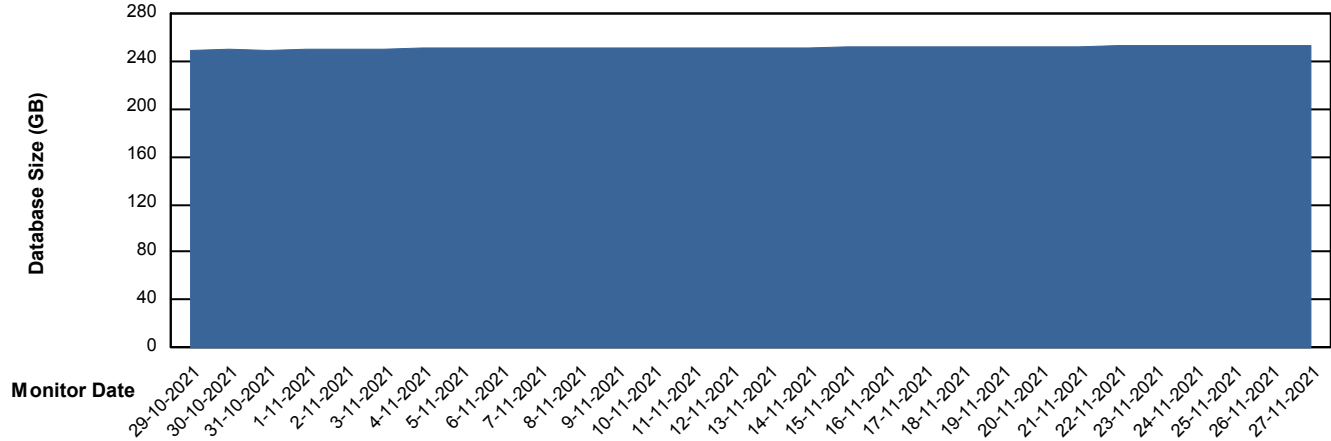

DATABASE SIZE PHSDB_Production

Database growth over last month