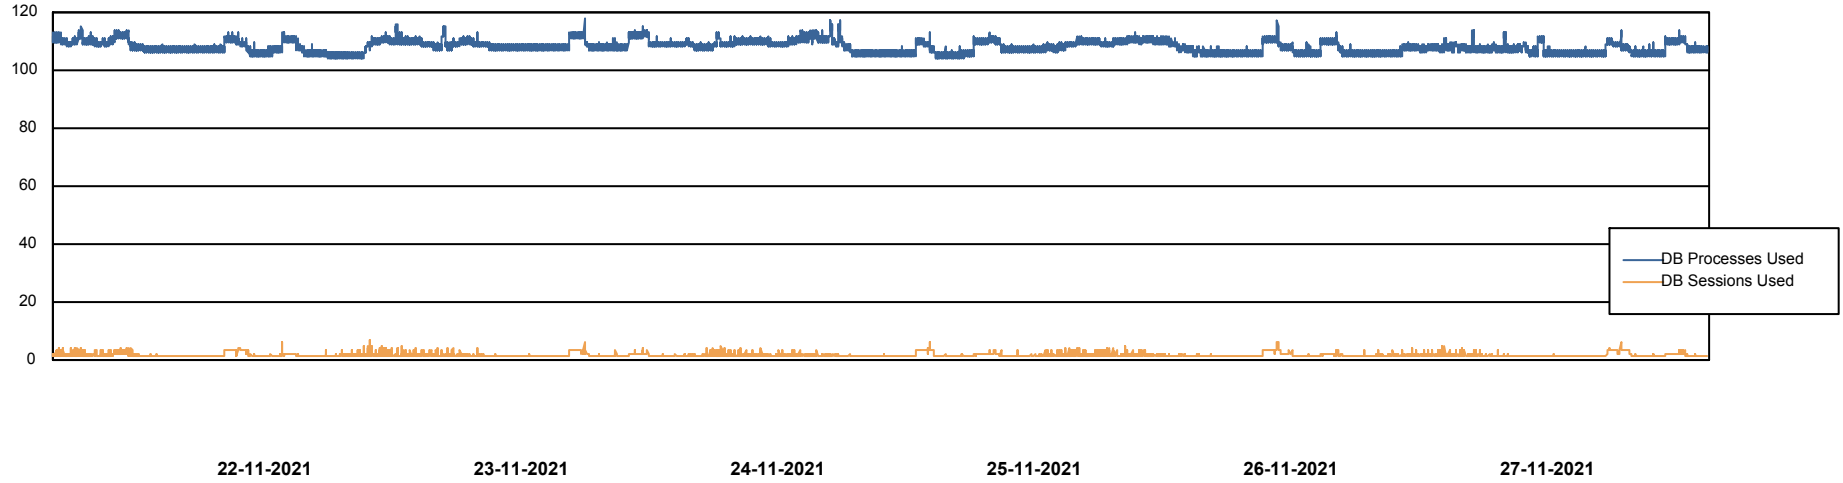

Database Performance PHSDB_Production