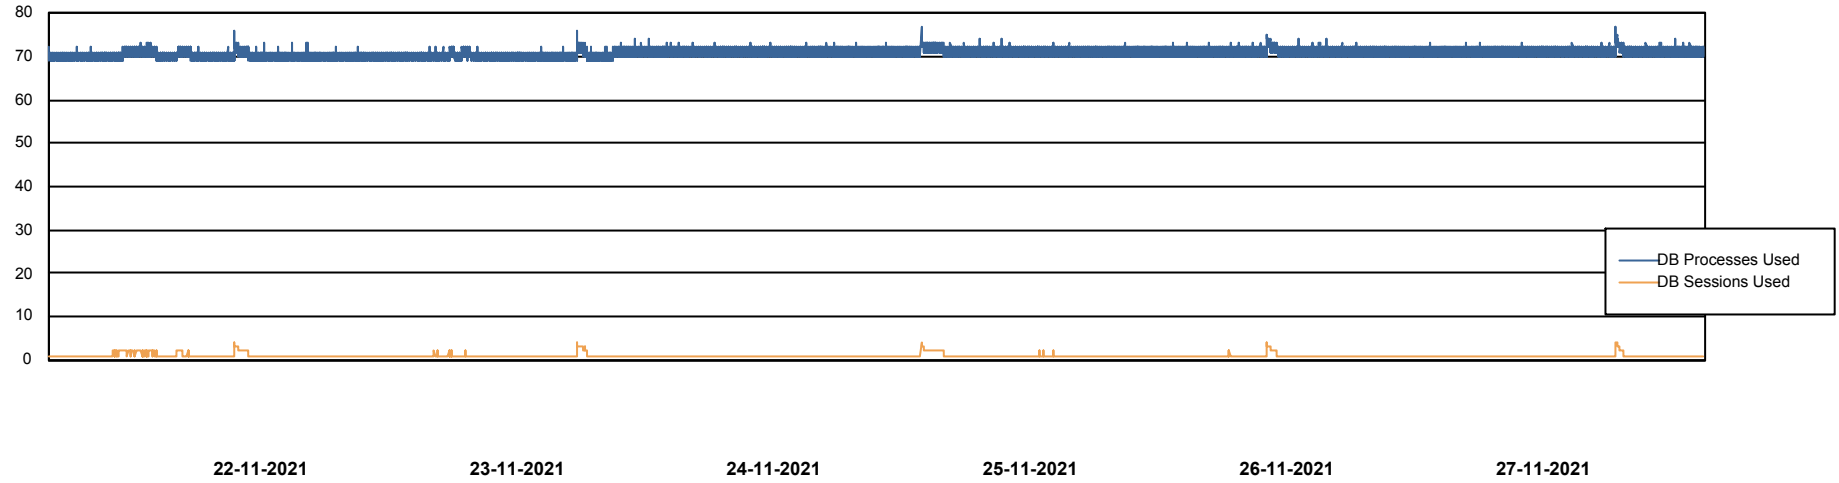

Weekly SLA Customer Report

Customer PHS_Production
Database ID 47

Database Performance PHSDB_Production

Weekly SLA Customer Report

Customer PHS_Production
Database ID 47

Database Performance PHSDB_Test

Weekly SLA Customer Report