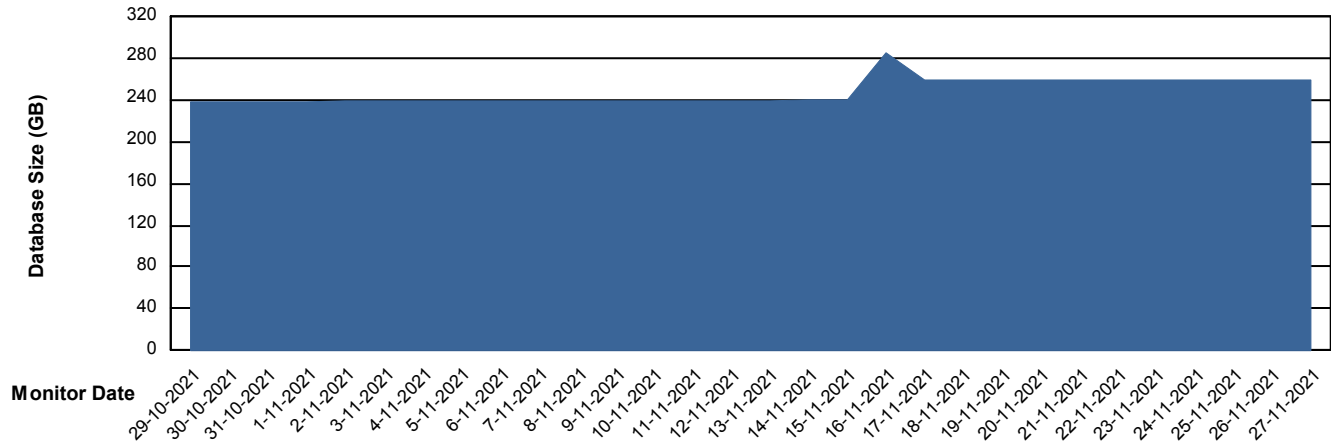

Customer PHS_Production
Database ID 47

DATABASE SIZE PHSDB_Production

Database growth over last month

DATABASE SIZE PHSDB_Test

Database growth over last month

Weekly SLA Customer Report

Customer PHS_Production
Database ID 47

Database Tablespace PHSDB_Production

Date	Tablespace Name	Filesize (Gb)	Usedsize (Gb)	Percentage free
27-11-2021	ABSDATA	122	102	16
	INDX	170	143	16
26-11-2021	ABSDATA	122	102	16
	INDX	170	143	16
25-11-2021	ABSDATA	122	102	16
	INDX	170	143	16
24-11-2021	ABSDATA	122	102	16
	INDX	170	143	16
23-11-2021	ABSDATA	122	102	16
	INDX	170	143	16
22-11-2021	ABSDATA	122	102	16
	INDX	170	143	16
21-11-2021	ABSDATA	122	102	16
	INDX	170	142	16