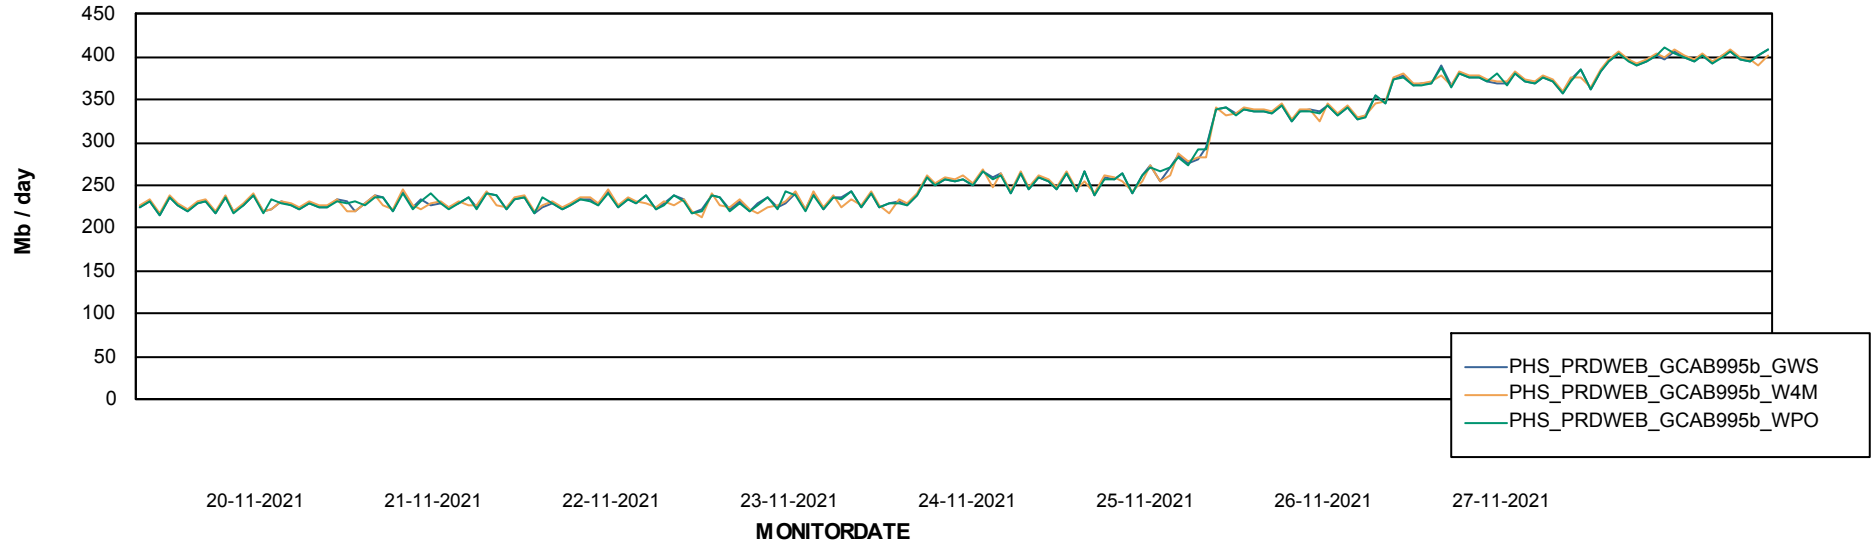

ABSSolute Application ReportServer Services

Avg memory used per ReportServer Service

Weekly SLA Customer Report

Customer PHS_Production
Database ID 47

ABSSolute Web Component Services

Avg memory used per ABS Web component