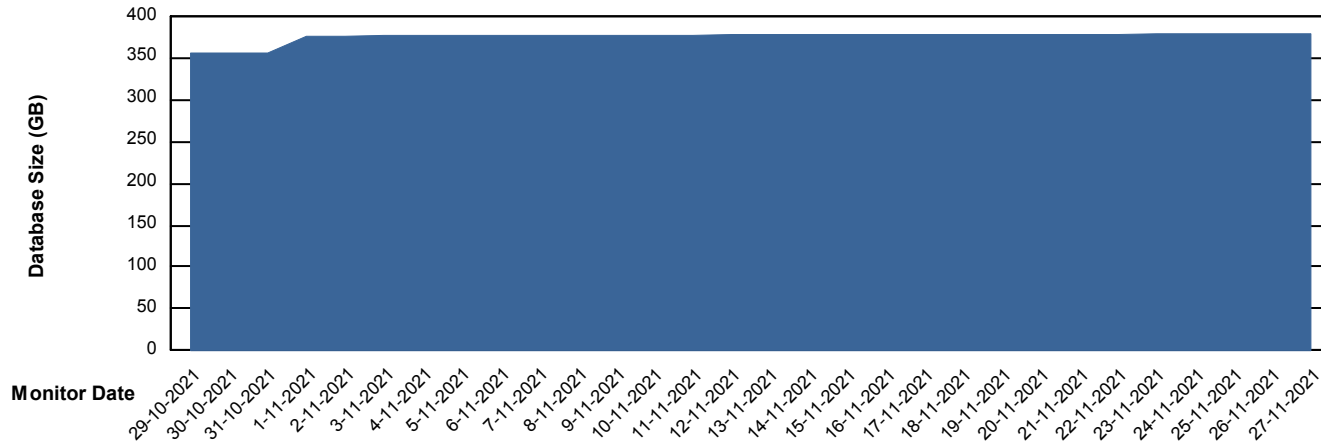

DATABASE SIZE NIXDB_Production

Database growth over last month