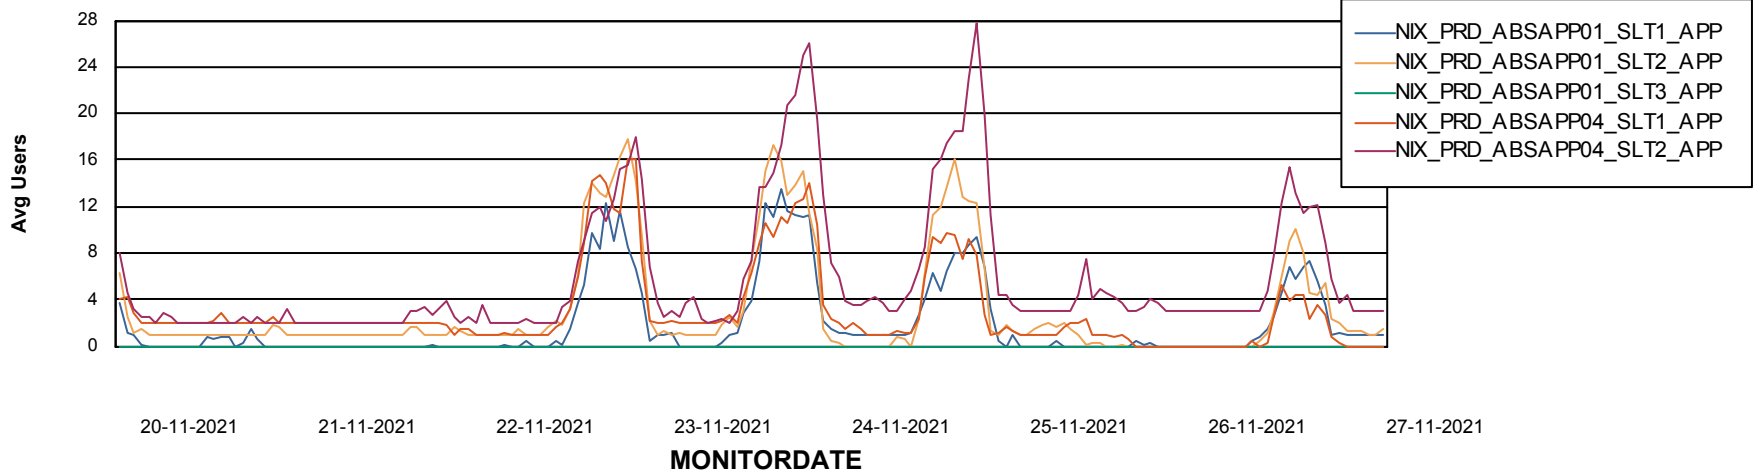

Avg users per day per ABS server