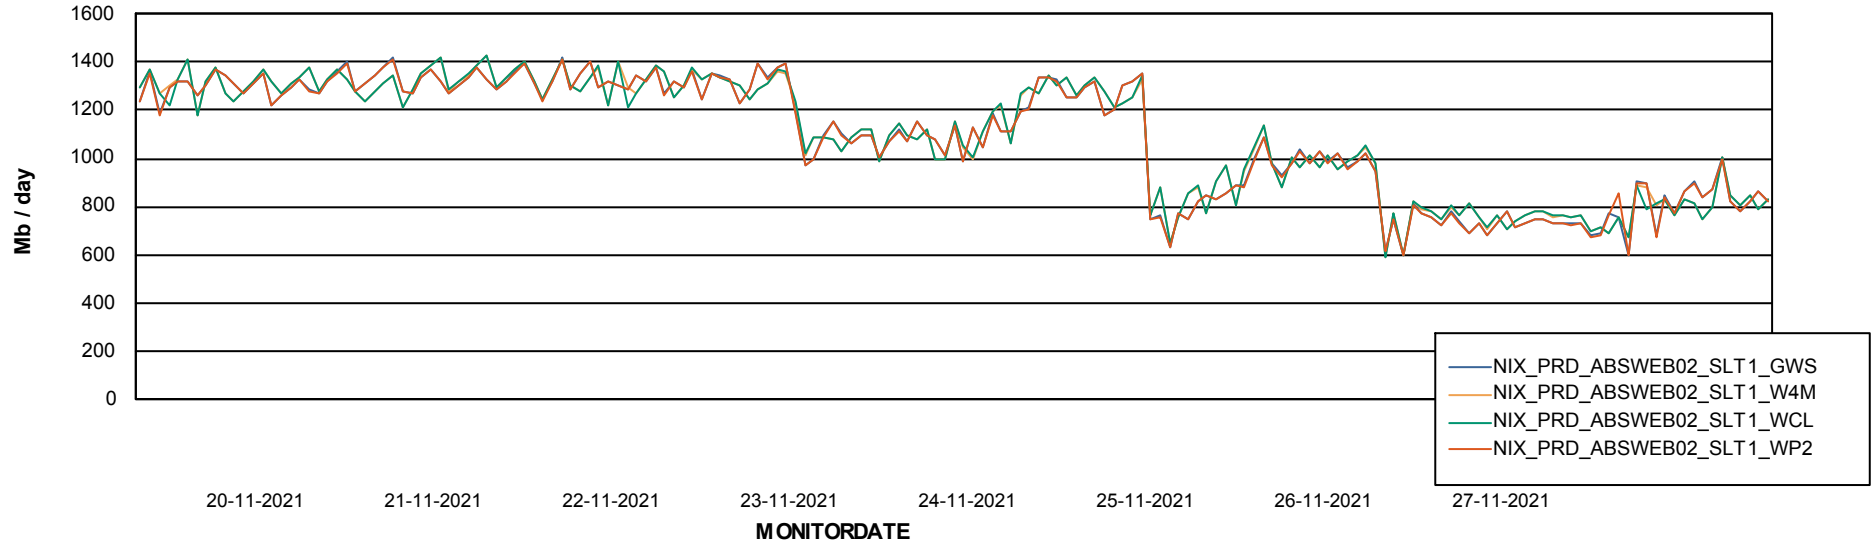

ABSSolute Web Component Services

Avg memory used per ABS Web component