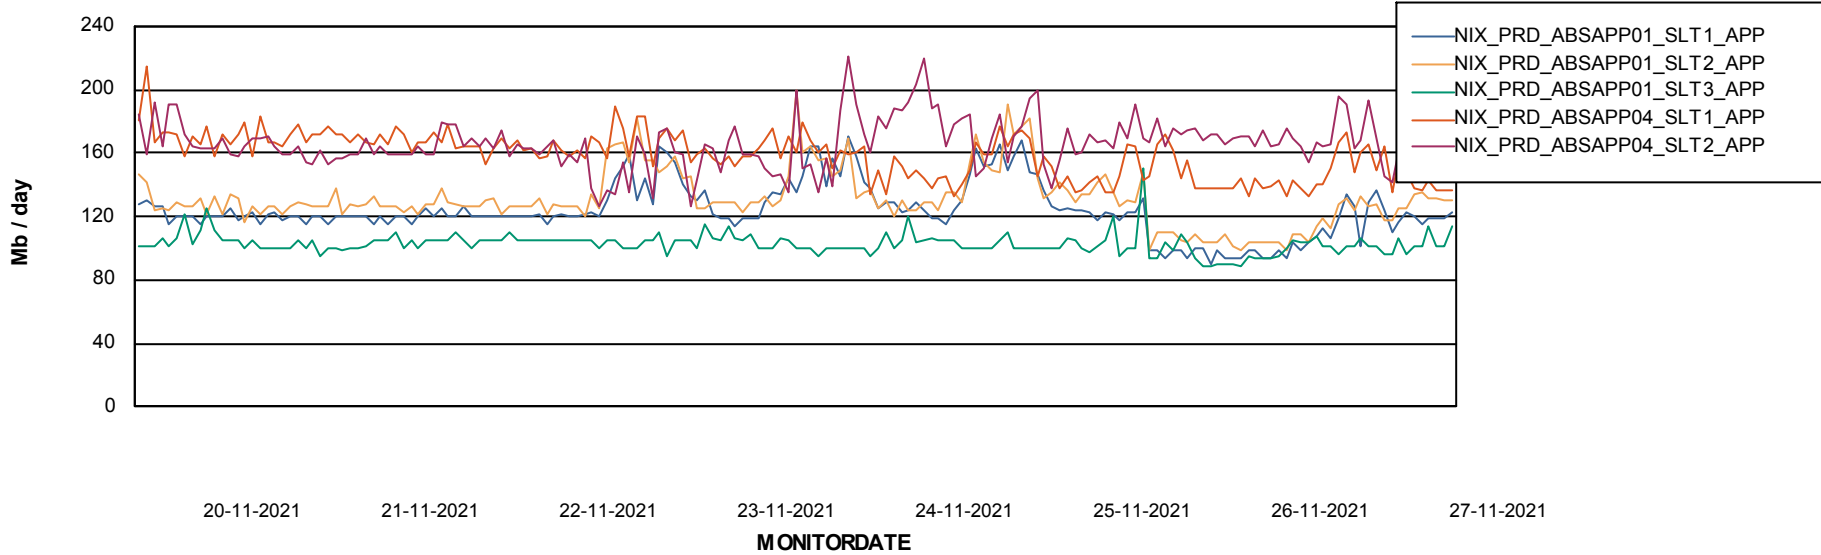

ABSSolute Application Server Services

Avg memory used per ABS Server Service