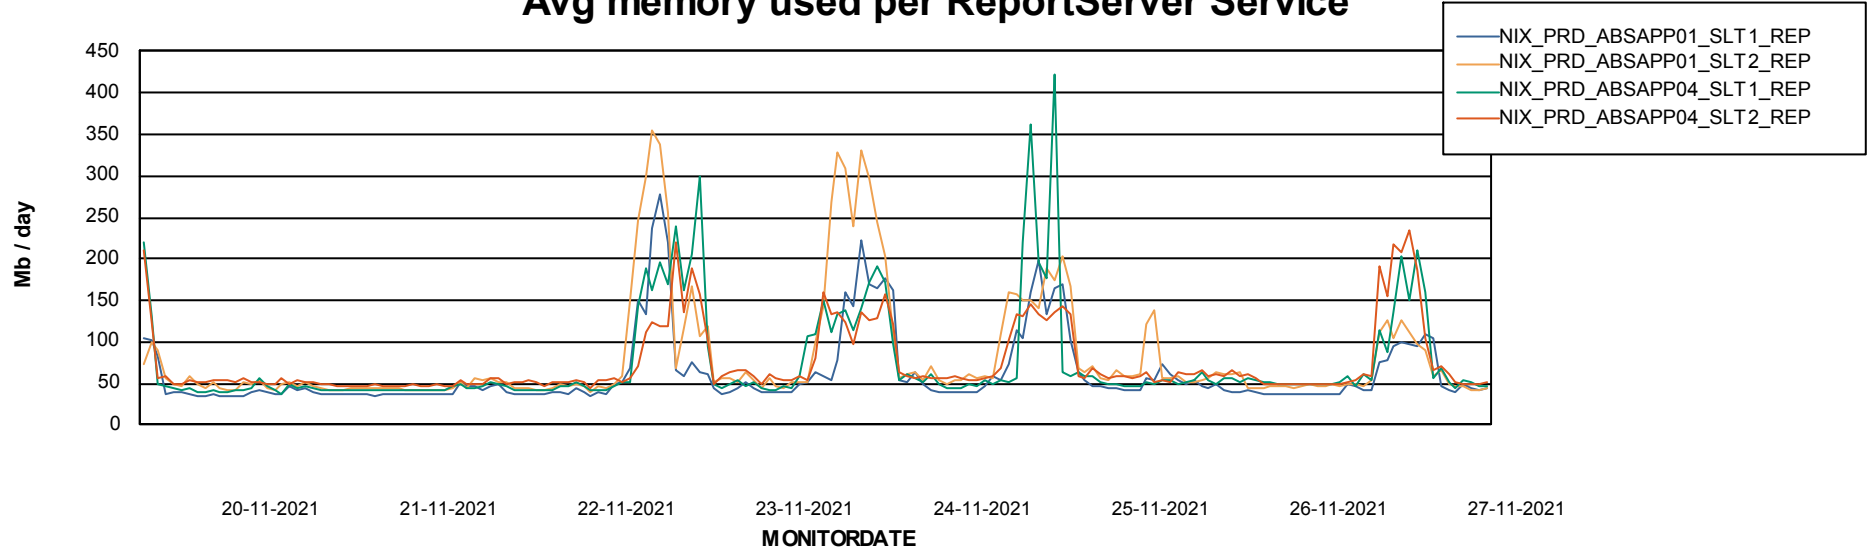

ABSSolute Application ReportServer Services

Avg memory used per ReportServer Service