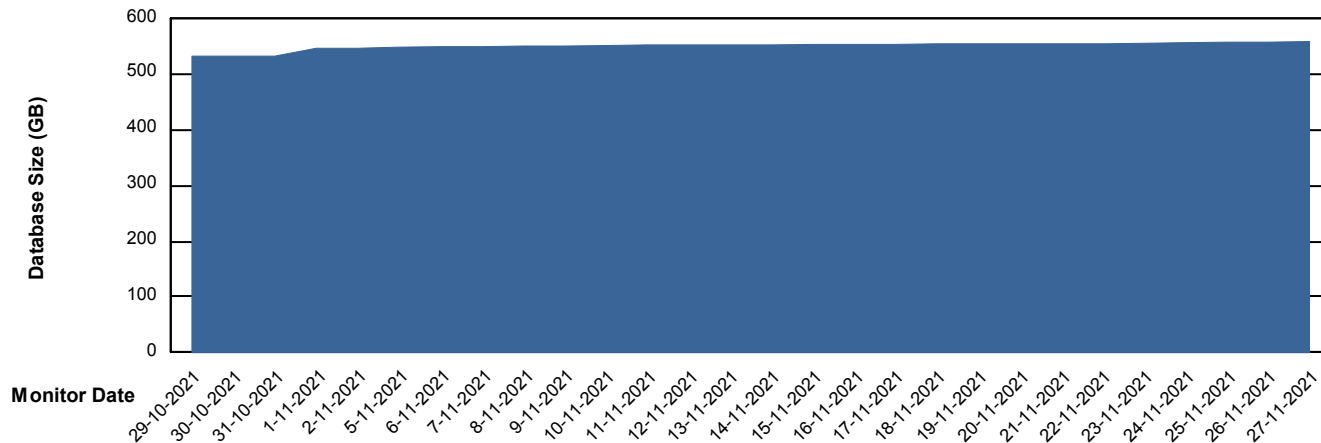

DATABASE SIZE LTS_PROD_CLSABSDB01_PRDB

Database growth over last month