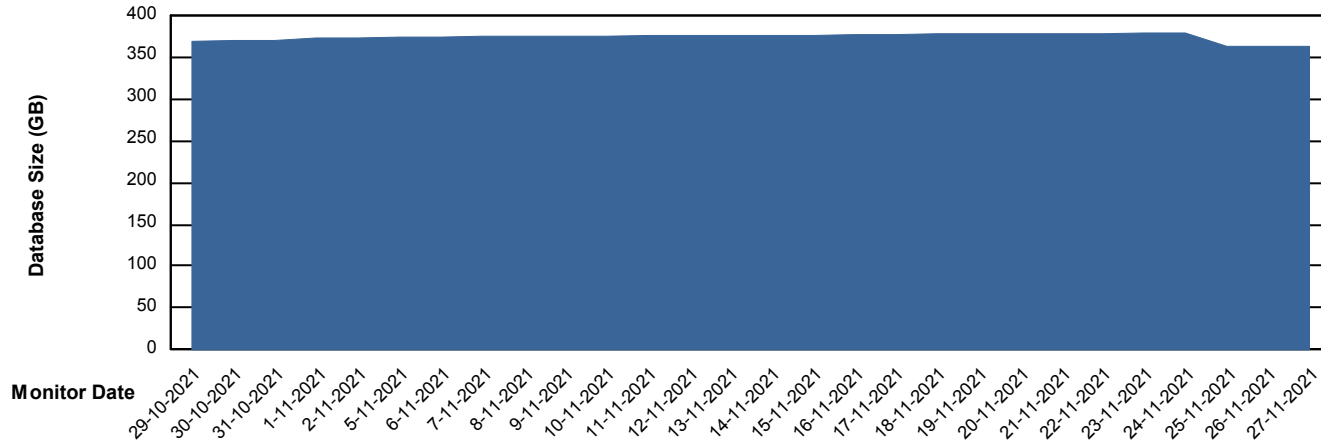

DATABASE SIZE LTS_PROD_CLSABSBI01_BI

Database growth over last month