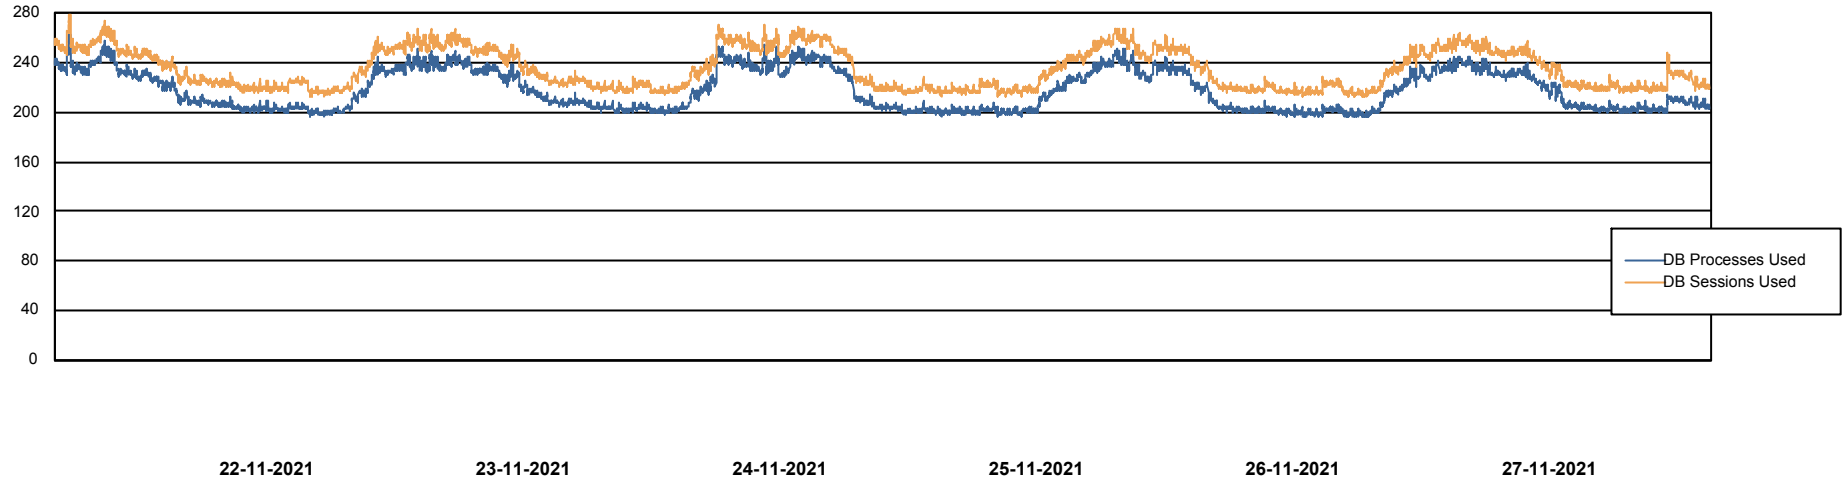

Weekly SLA Customer Report

Customer LTS(CleanLease)_Production
Database ID 126

Database Performance LTS_PROD_CLSABSBI01_BI

Weekly SLA Customer Report

Customer LTS(CleanLease)_Production
Database ID 126

Database Performance LTS_PROD_CLSABSD01_PRDB