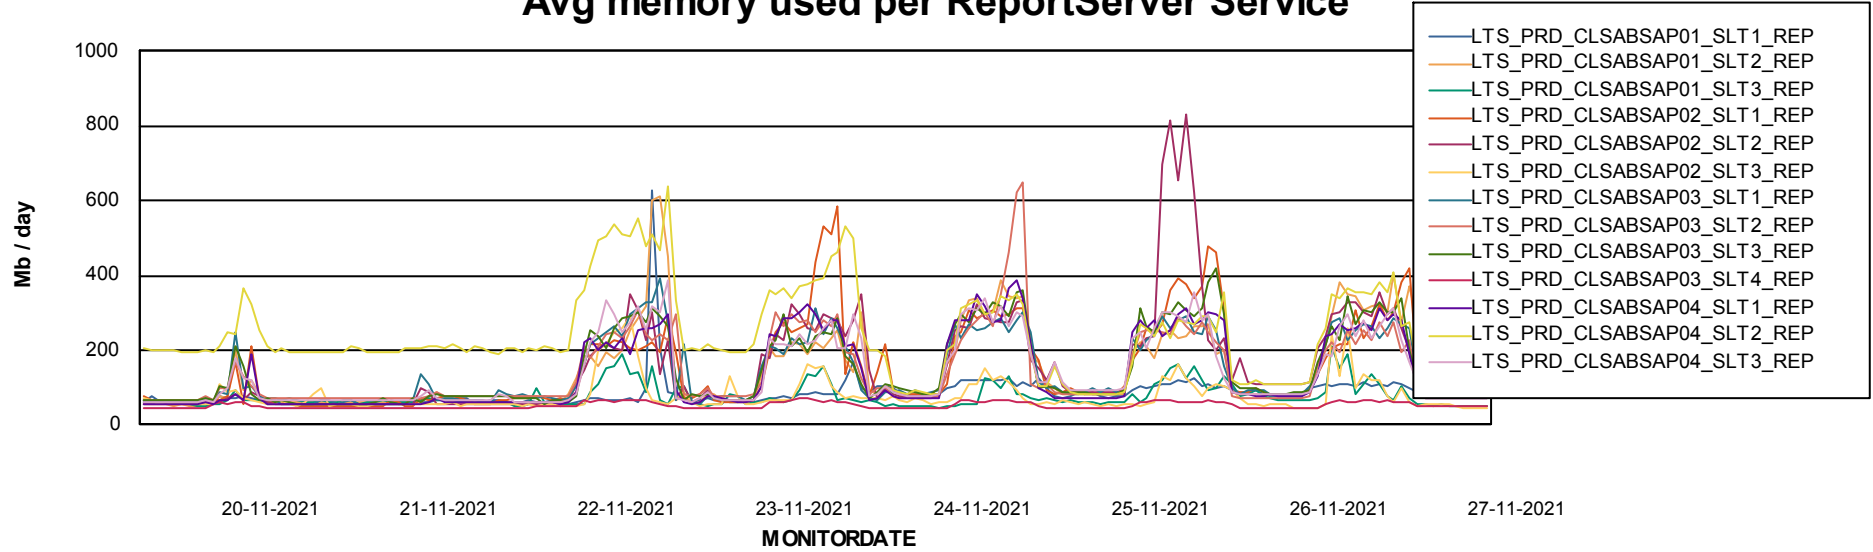

ABSSolute Application ReportServer Services

Avg memory used per ReportServer Service