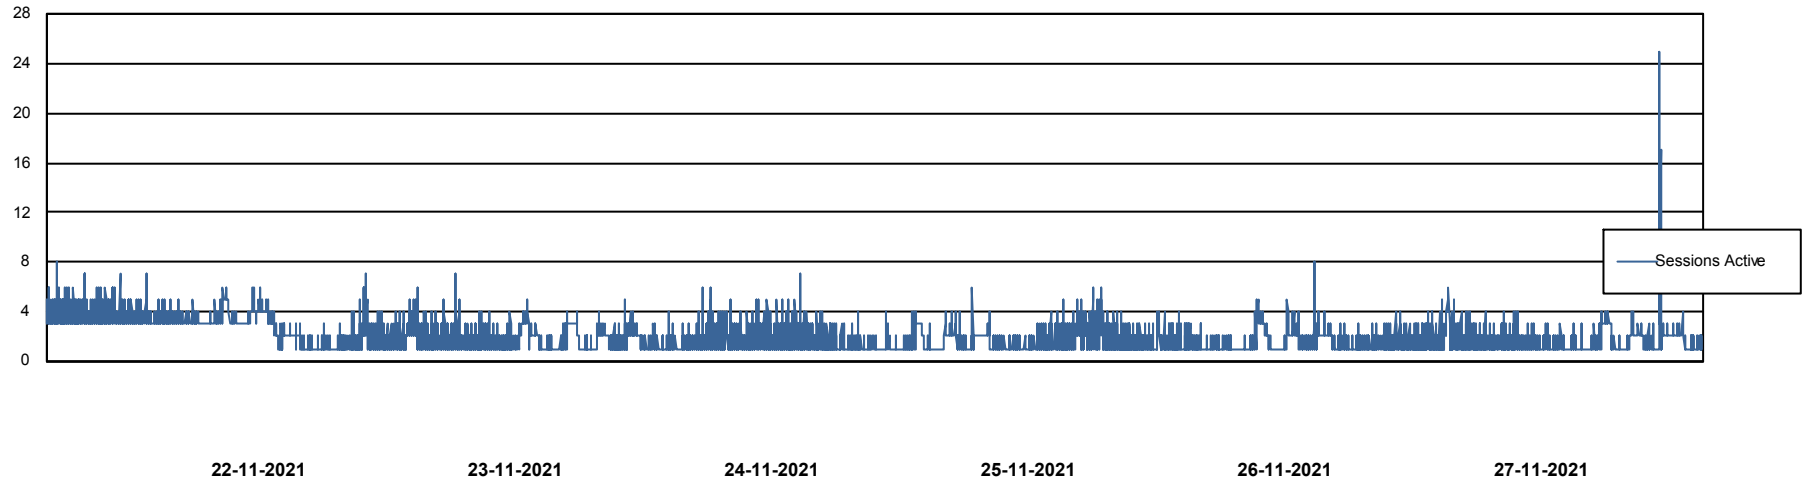

Weekly SLA Customer Report

Customer LTS(CleanLease)_Production
Database ID 126

Database Performance LTS_PROD_CLSABSBI01_BI

Weekly SLA Customer Report

Customer LTS(CleanLease)_Production
Database ID 126

Database Performance LTS_PROD_CLSABSD01_PRDB