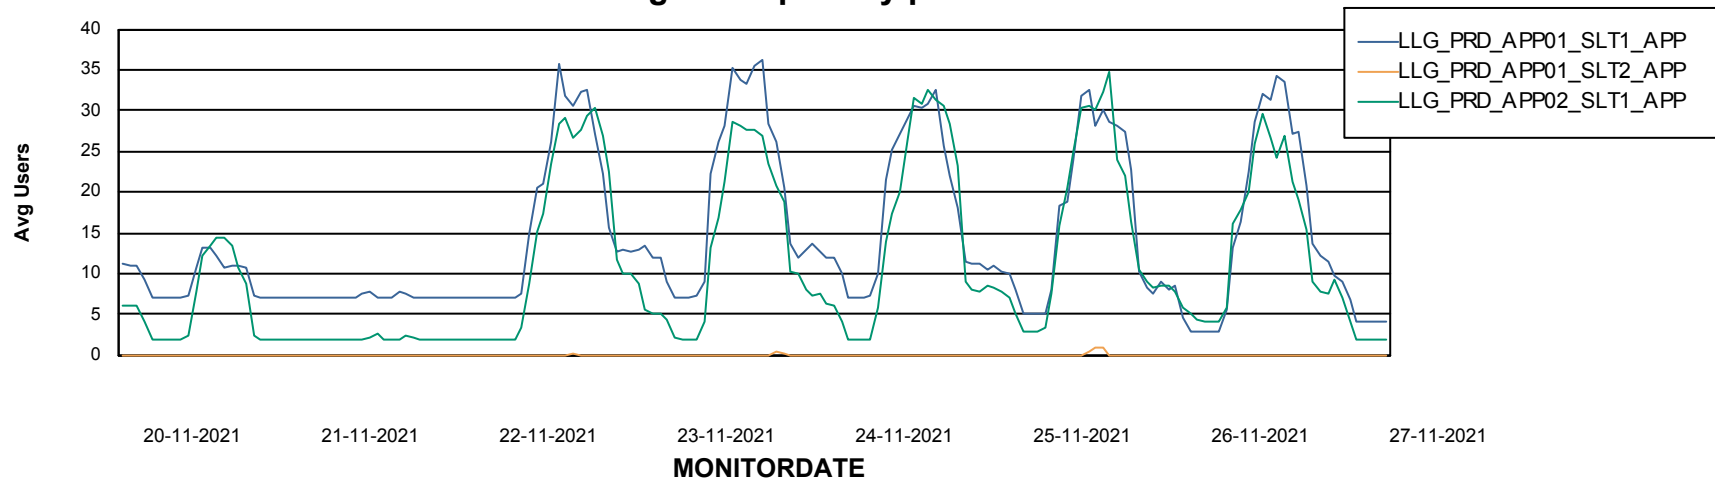

Avg users per day per ABS server