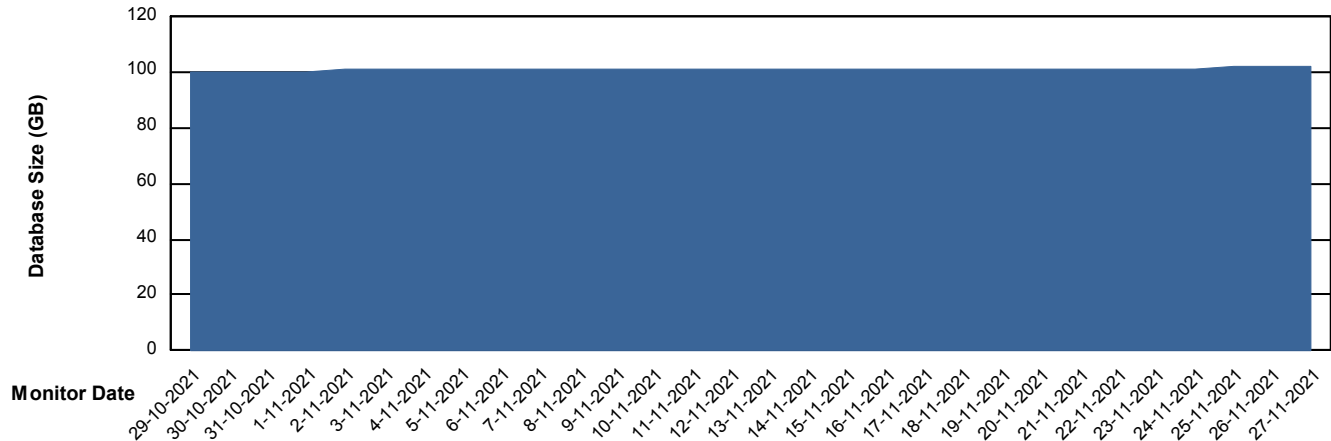

Weekly SLA Customer Report

Customer LLG_Production
Database ID 53

DATABASE SIZE LLGDB_Production

Database growth over last month

DATABASE SIZE LLGDBBI_Production

Database growth over last month

Weekly SLA Customer Report