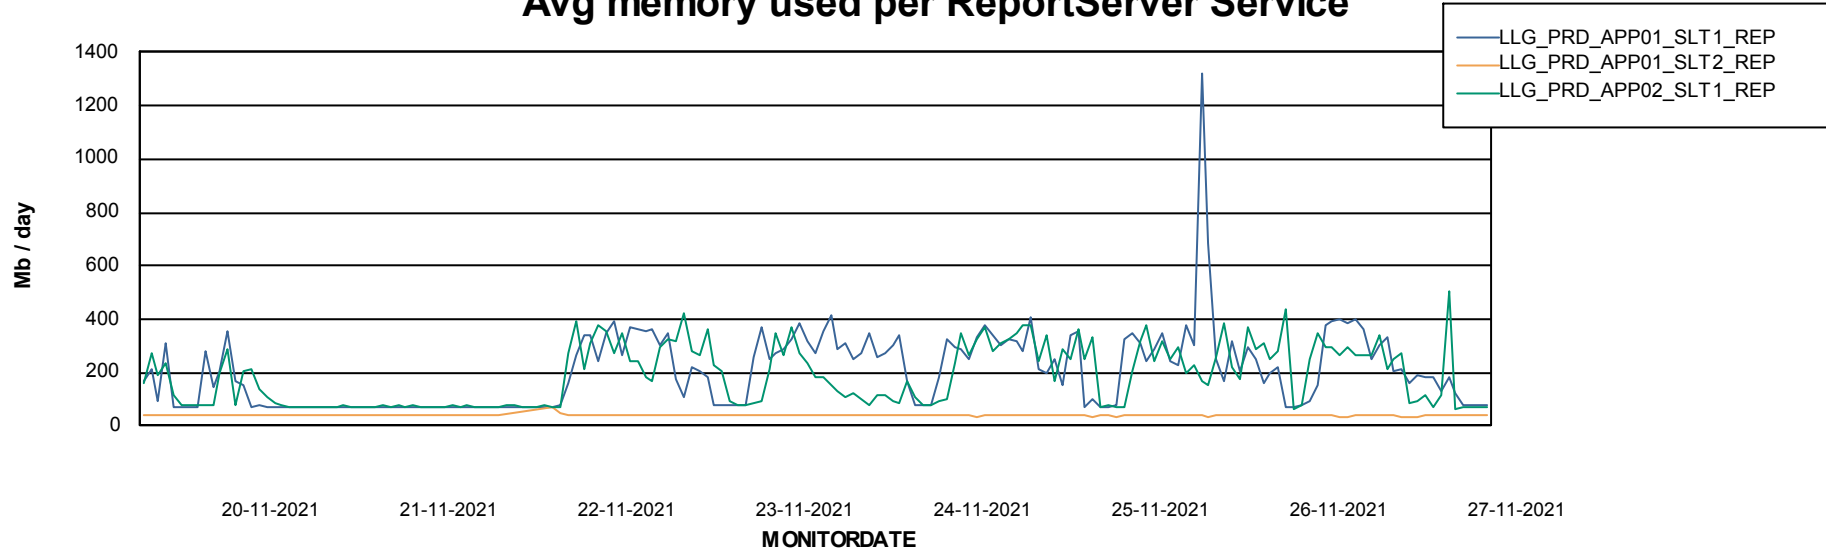

ABSSolute Application Server Services

Avg memory used per ReportServer Service