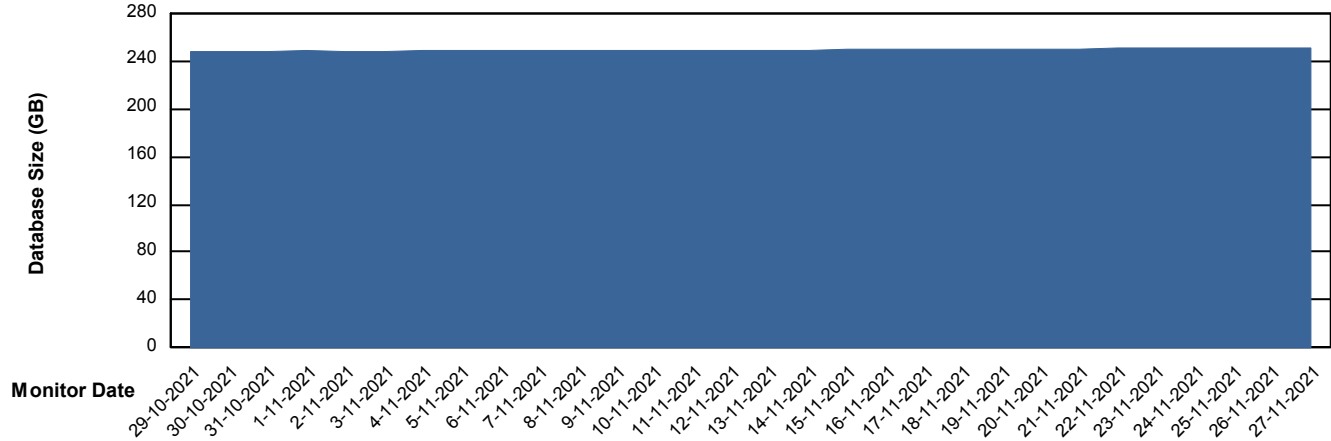

DATABASE SIZE LLGDB_Production

Database growth over last month