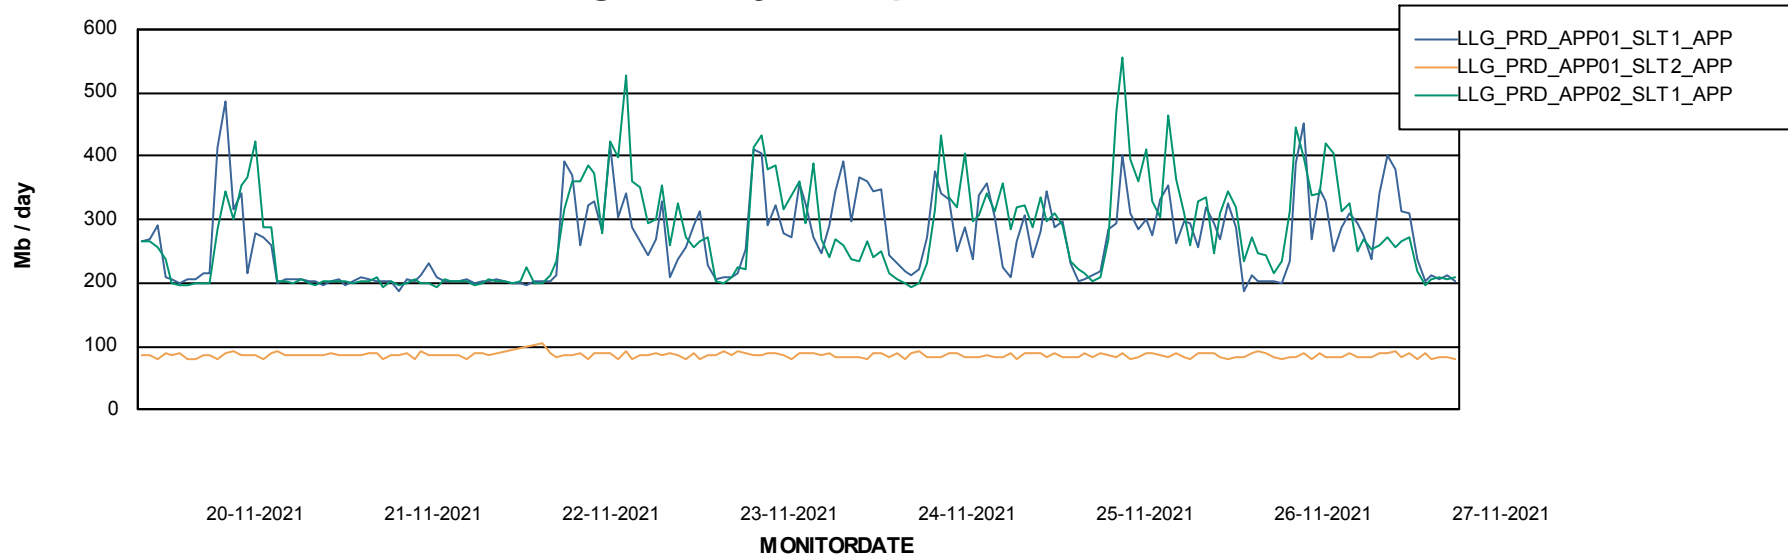

ABSSolute Application Server Services

Avg memory used per ABS Server Service