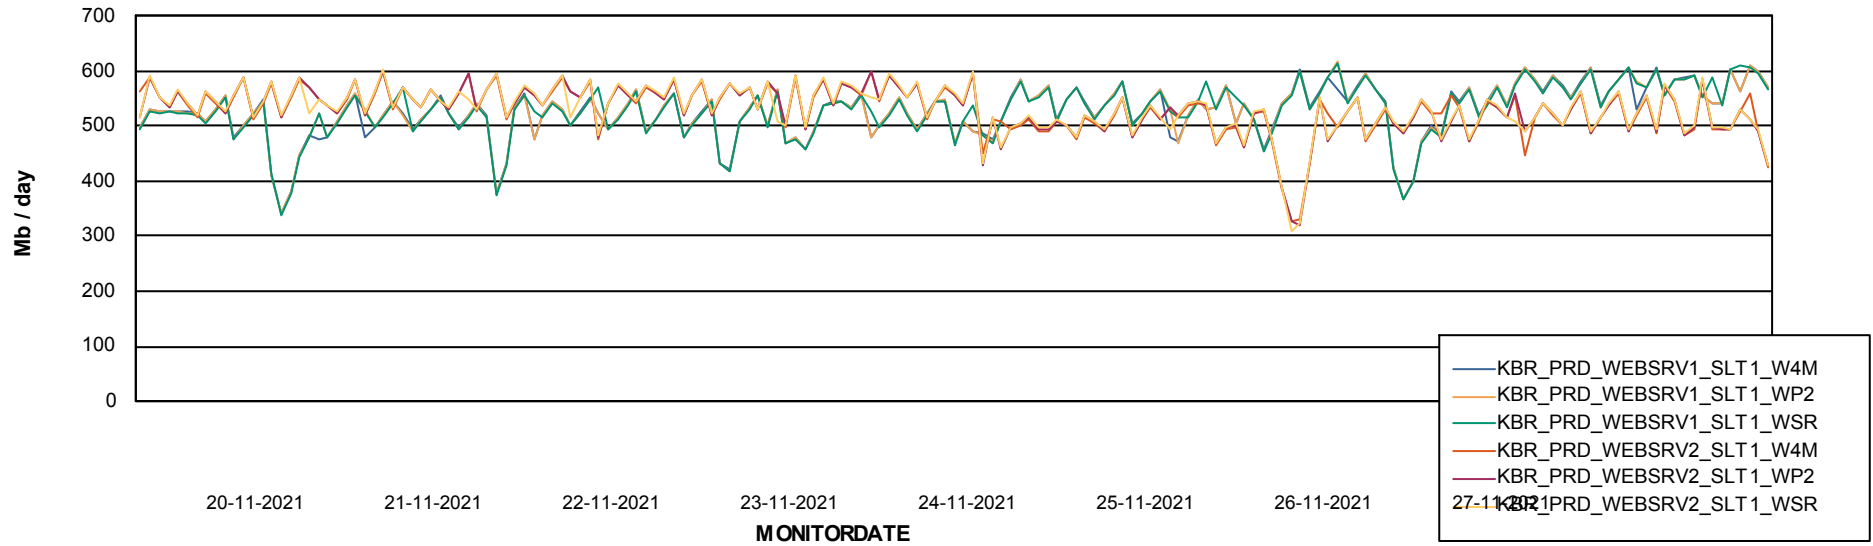

ABSSolute Web Component Services

Avg memory used per ABS Web component