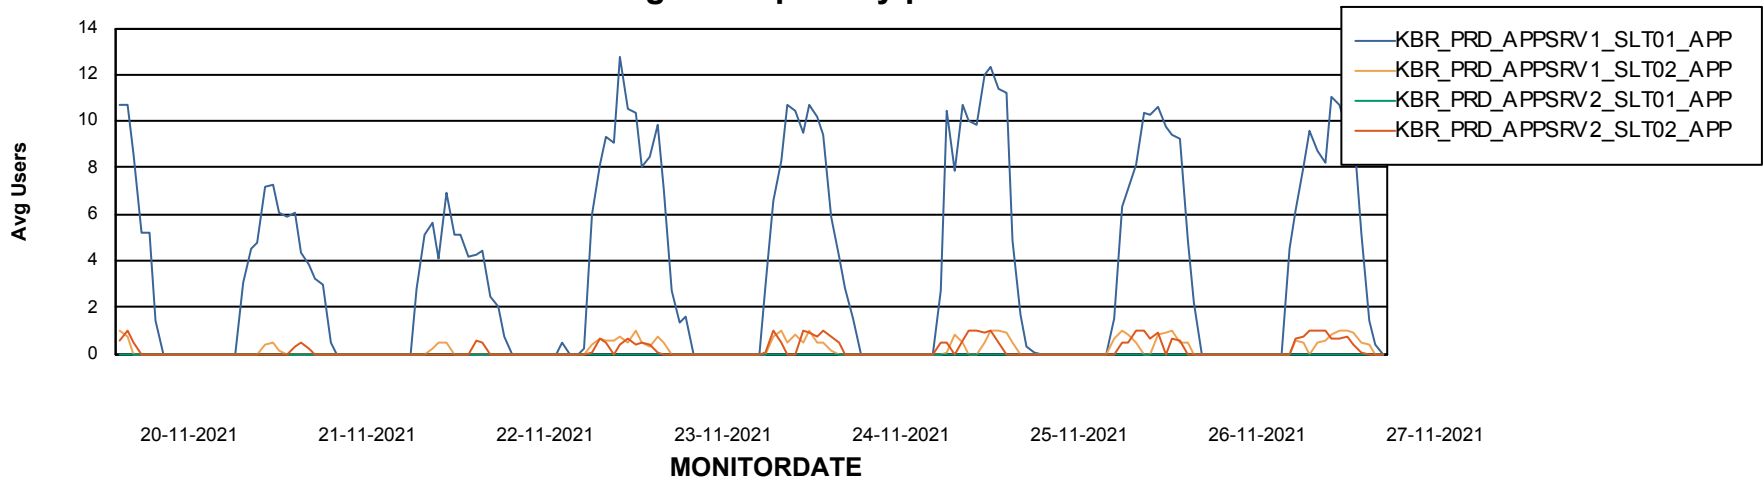

Avg users per day per ABS server