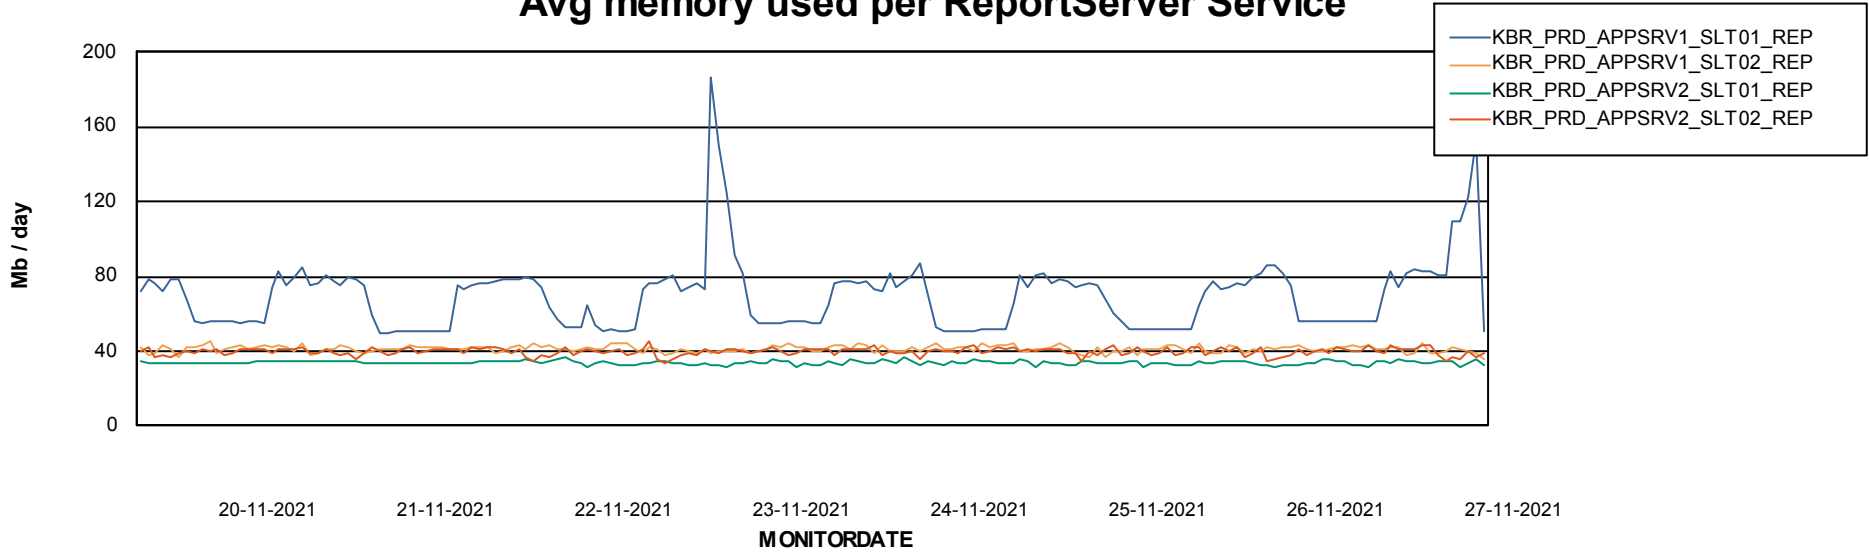

ABSSolute Application Server Services

Avg memory used per ReportServer Service