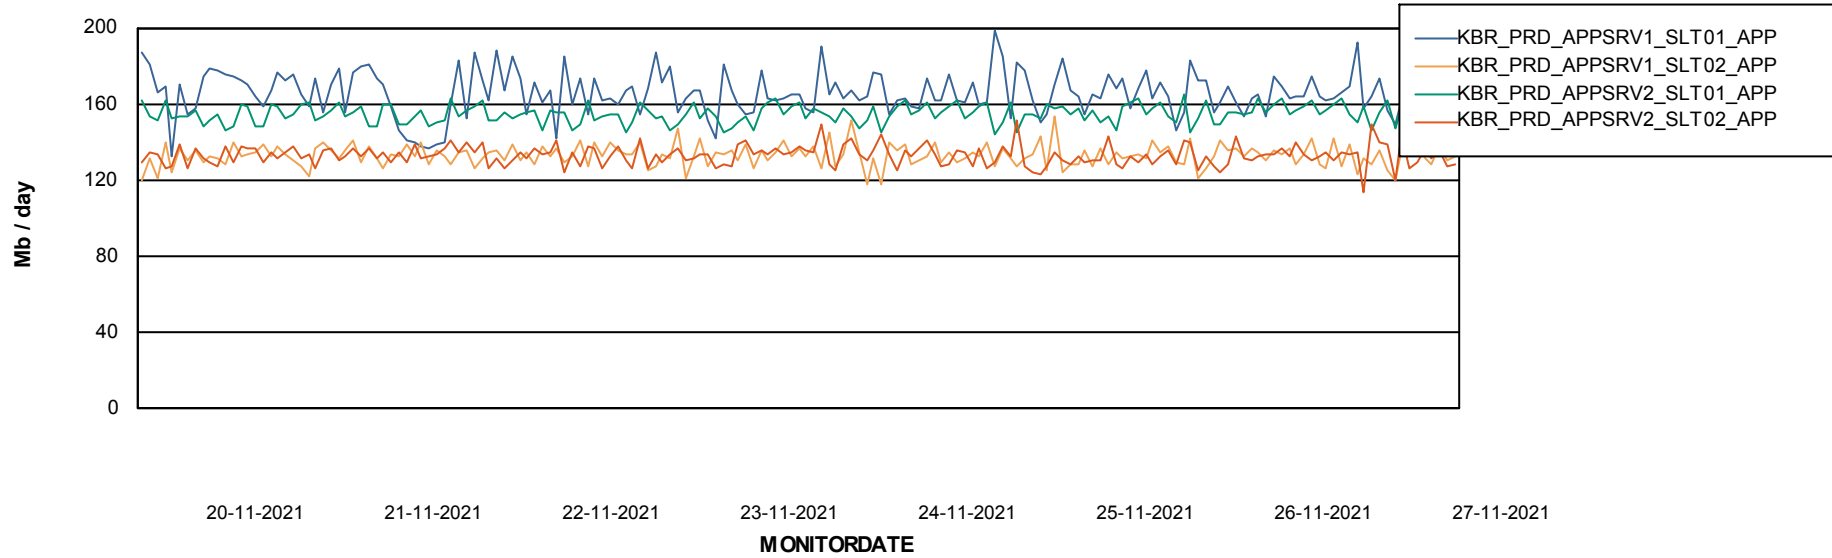

Date	Tablespace Name	Filesize (Gb)	Usedsize (Gb)	Percentage free
27-11-2021	ABSDATA	4	1	63
	INDX	8	0	99
26-11-2021	ABSDATA	4	1	63
	INDX	8	0	99
25-11-2021	ABSDATA	4	1	64
	INDX	8	0	99
24-11-2021	ABSDATA	4	1	64
	INDX	8	0	99
23-11-2021	ABSDATA	4	1	64
	INDX	8	0	99
22-11-2021	ABSDATA	4	1	64
	INDX	8	0	99
21-11-2021	ABSDATA	4	1	65
	INDX	8	0	100

Weekly SLA Customer Report

Customer KBR_Production
Database ID 117

ABSSolute Application Server Services

Avg memory used per ABS Server Service

Weekly SLA Customer Report

Customer KBR_Production
Database ID 117