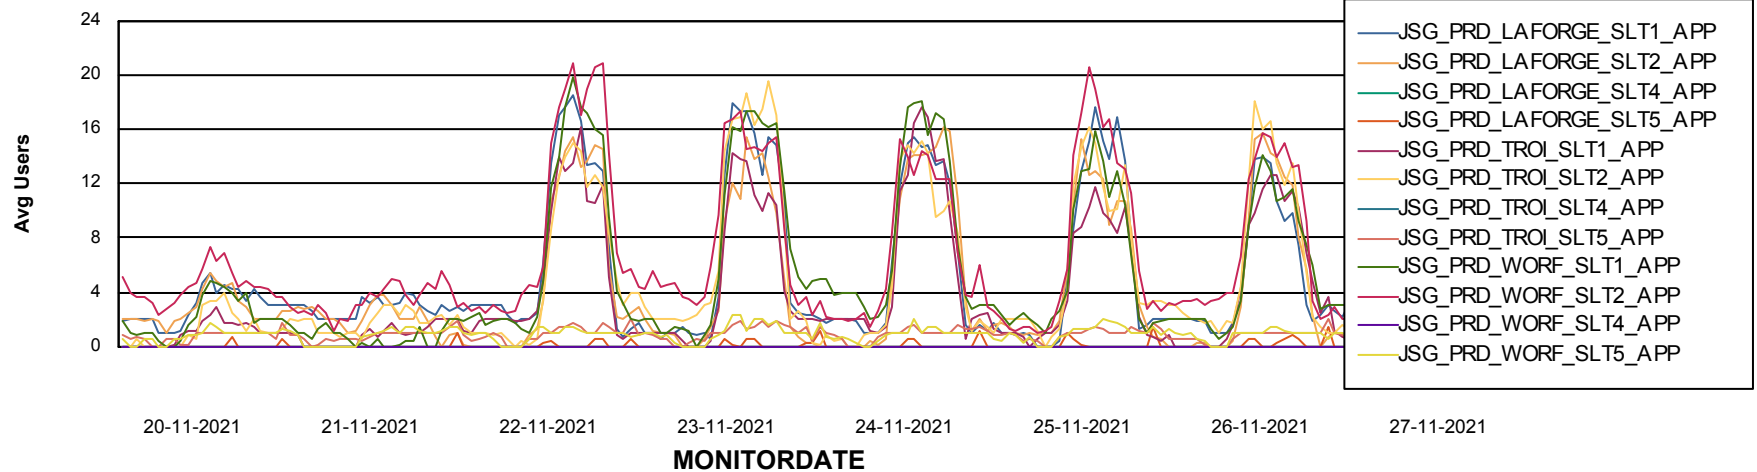

Weekly SLA Customer Report

Customer JSG_Production
 Database ID 102

BI last ETL error for	JSG_PRD_YAR
wo, 24-11-2021	None
do, 25-11-2021	None
za, 27-11-2021	None
ma, 22-11-2021	None
wo, 24-11-2021	None
vr, 26-11-2021	None
zo, 21-11-2021	None
zo, 21-11-2021	ORA-01555: snapshot too old: rollback segment number 2 with name "_SYSSMU2_1221589370\$" too small
za, 27-11-2021	None
zo, 21-11-2021	None
di, 23-11-2021	None
ma, 22-11-2021	ORA-01555: snapshot too old: rollback segment number 2 with name "_SYSSMU2_1221589370\$" too small
do, 25-11-2021	None
ma, 22-11-2021	None
di, 23-11-2021	None
vr, 26-11-2021	None

Weekly SLA Customer Report

Customer JSG_Production
Database ID 102

ABSolute Application Server Services

Avg memory used per ABS Server Service

Avg users per day per ABS server

Weekly SLA Customer Report

Customer JSG_Production
Database ID 102