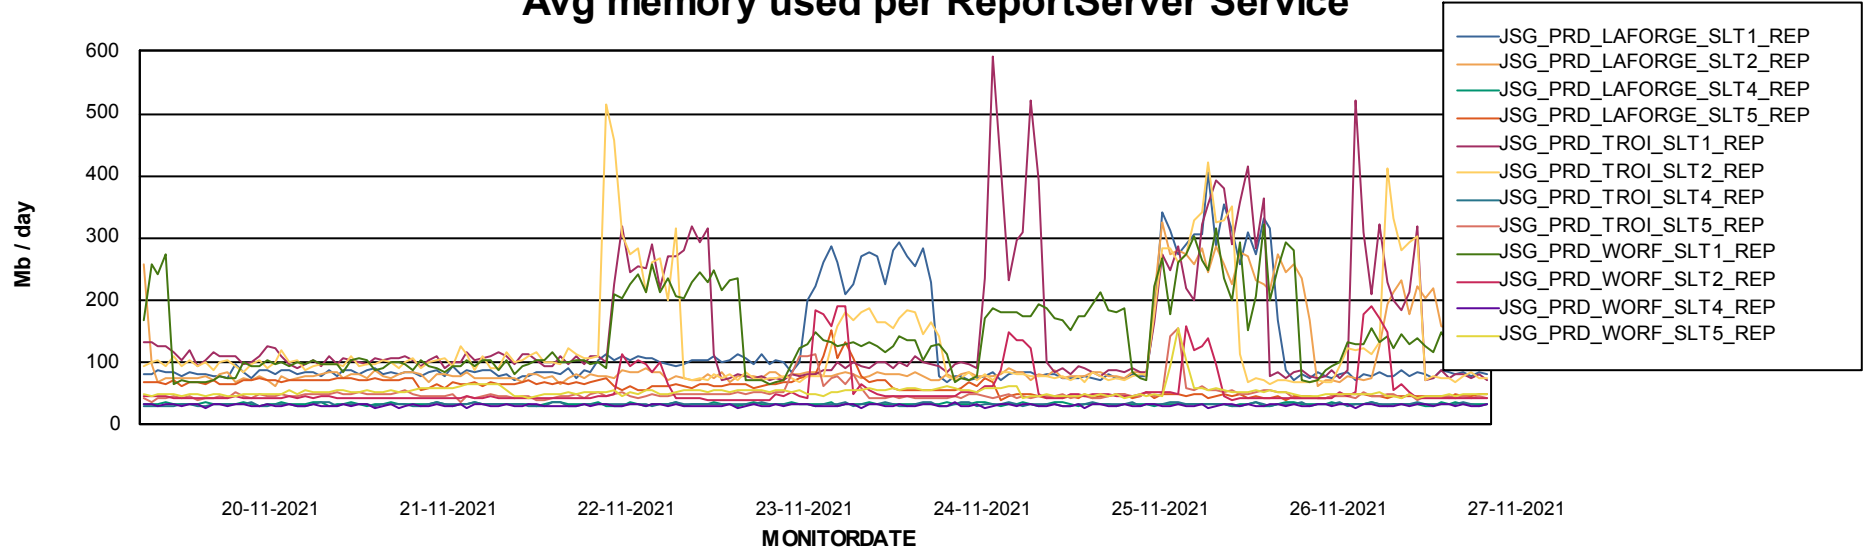

ABSSolute Application ReportServer Services

Avg memory used per ReportServer Service