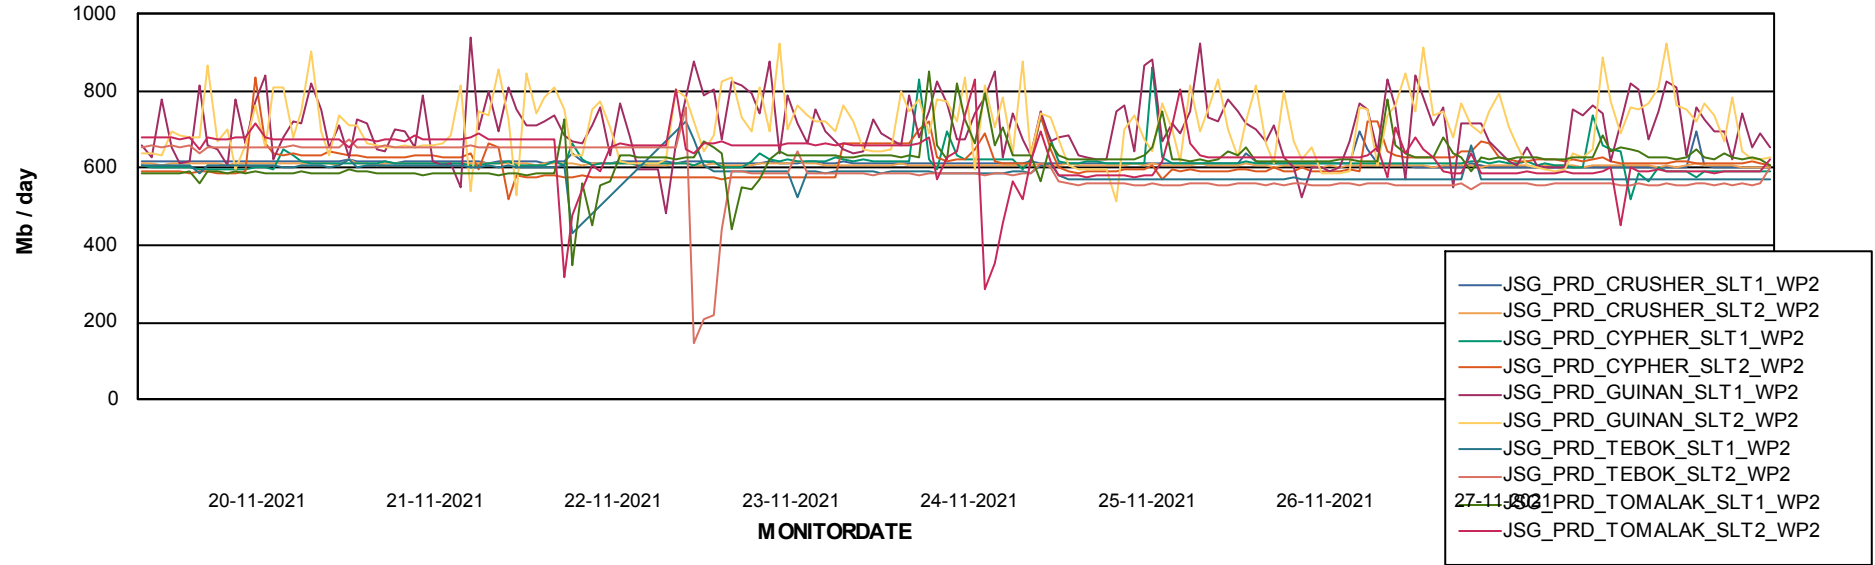

ABSSolute Application ReportServer Services

Avg memory used per ReportServer Service

Weekly SLA Customer Report

Customer JSG_Production
Database ID 102

ABSSolute Web Component Services

Avg memory used per ABS Web component