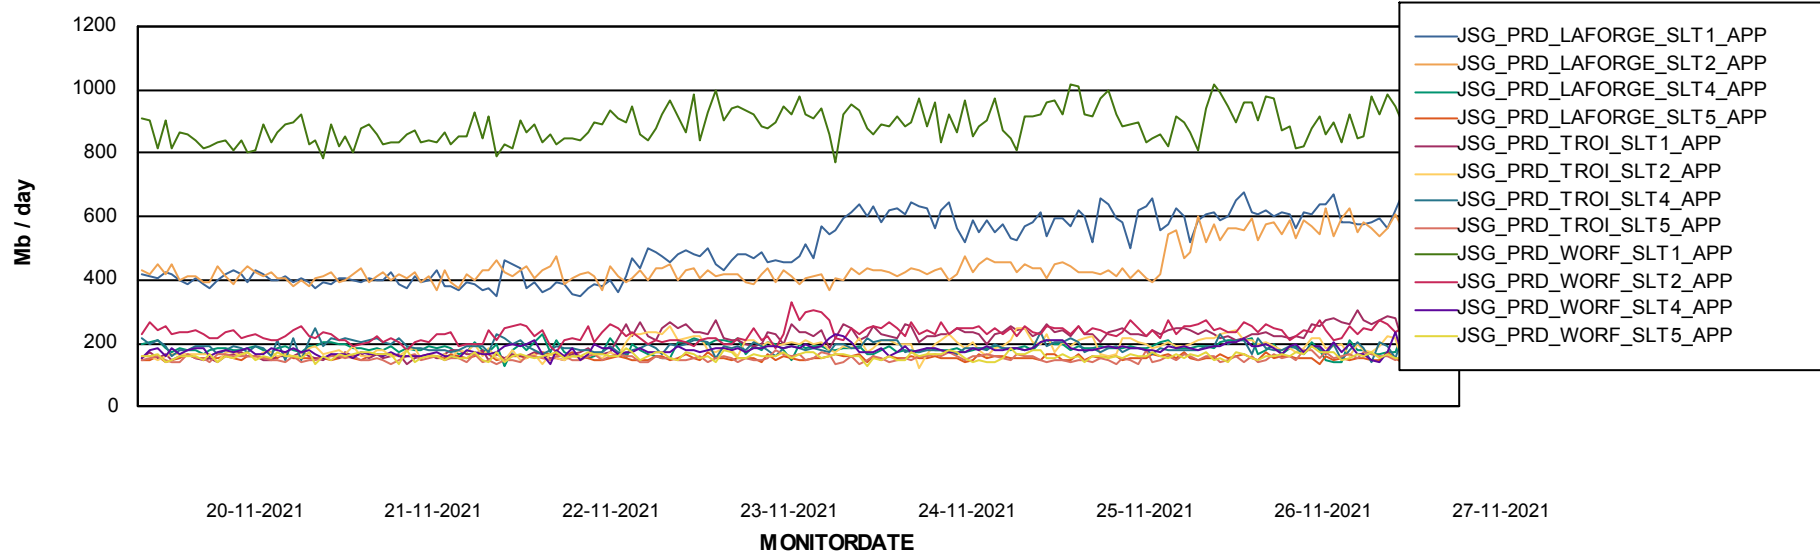

Weekly SLA Customer Report

Customer JSG_Production
 Database ID 102

BI last ETL error for	JSG_PRD_YAR
wo, 24-11-2021	None
do, 25-11-2021	None
za, 27-11-2021	None
ma, 22-11-2021	None
wo, 24-11-2021	None
vr, 26-11-2021	None
zo, 21-11-2021	None
zo, 21-11-2021	ORA-01555: snapshot too old: rollback segment number 2 with name "_SYSSMU2_1221589370\$" too small
za, 27-11-2021	None
zo, 21-11-2021	None
di, 23-11-2021	None
ma, 22-11-2021	ORA-01555: snapshot too old: rollback segment number 2 with name "_SYSSMU2_1221589370\$" too small
do, 25-11-2021	None
ma, 22-11-2021	None
di, 23-11-2021	None
vr, 26-11-2021	None

Weekly SLA Customer Report

Customer JSG_Production
Database ID 102

ABSolute Application Server Services

Avg memory used per ABS Server Service

Avg users per day per ABS server

Weekly SLA Customer Report

Customer JSG_Production
Database ID 102