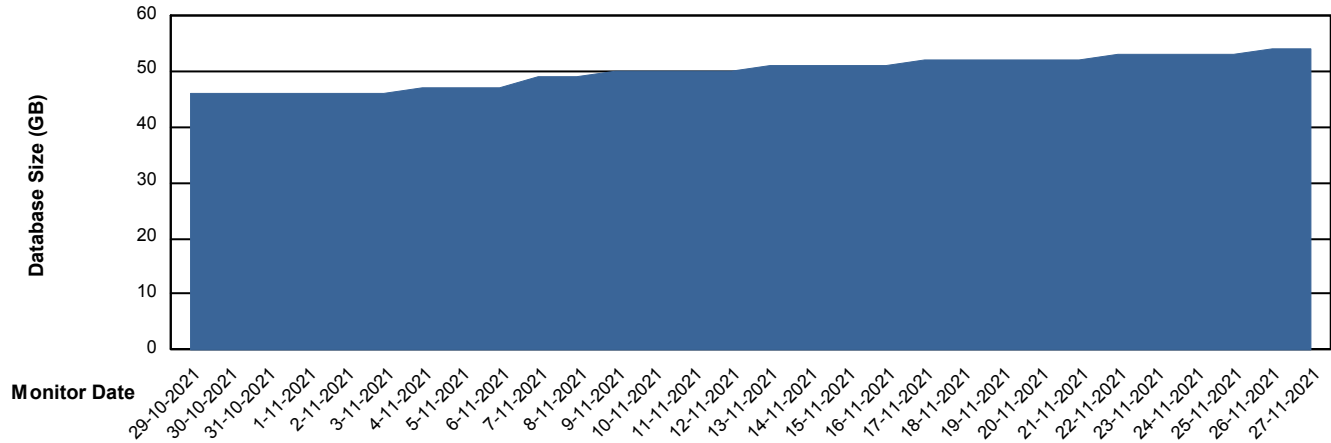

Weekly SLA Customer Report

Customer JSG_Production
Database ID 102

Database Performance JSG_PRD_YAR

Weekly SLA Customer Report

Customer JSG_Production
Database ID 102

DATABASE SIZE JSG_PRD_PICARD_DB

Database growth over last month