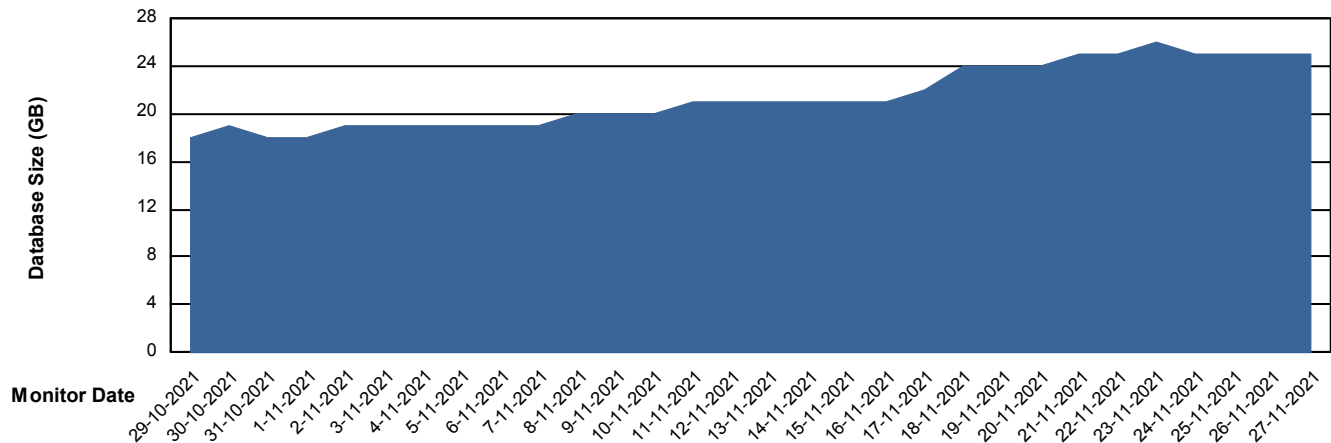

DATABASE SIZE JSG_PRD_YAR

Database growth over last month