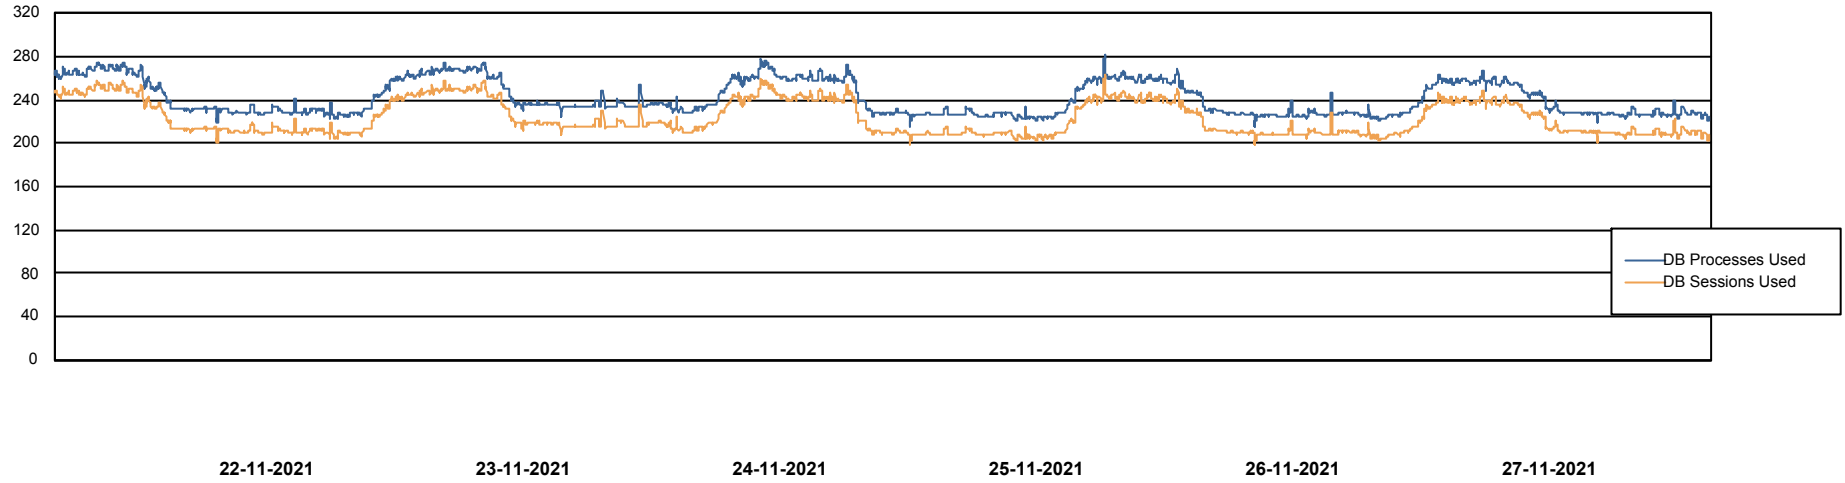

Weekly SLA Customer Report

Customer JSG_Production
 Database ID 102

Harddisk Usage JSG_PRD_YAR

	Free disk space on C: (%)	Total disk space on C: (Gb)	Used disk space on C: (Gb)	Free disk space on D: (%)	Total disk space on D: (Gb)	Used disk space on D: (Gb)
27-11-2021	34	149	98	69	750	234
26-11-2021	34	149	98	70	750	222
25-11-2021	34	149	98	70	750	223
24-11-2021	34	149	98	70	750	224
23-11-2021	35	149	98	70	750	224
22-11-2021	35	149	97	70	750	223
21-11-2021	35	149	97	70	750	223

Weekly SLA Customer Report

Customer JSG_Production
Database ID 102

Database Performance JSG_PRD_PICARD_DB

Weekly SLA Customer Report

Customer JSG_Production
Database ID 102

Database Performance JSG_PRD_RIKER_DB