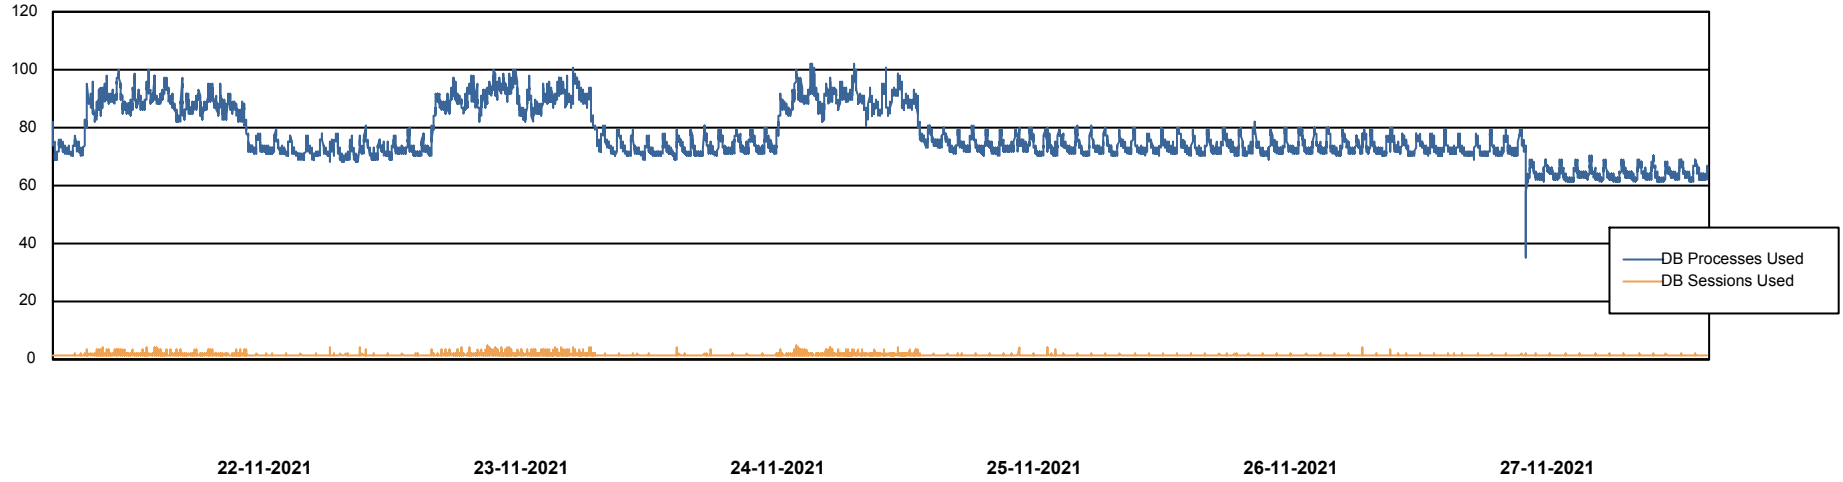

Weekly SLA Customer Report

Customer HUE_Production
Database ID 104

Database Performance HUE_PRD_S-ORABI_DB

Weekly SLA Customer Report

Customer HUE_Production
Database ID 104

Database Performance HUE_PRD_S-ORAPROD_DB