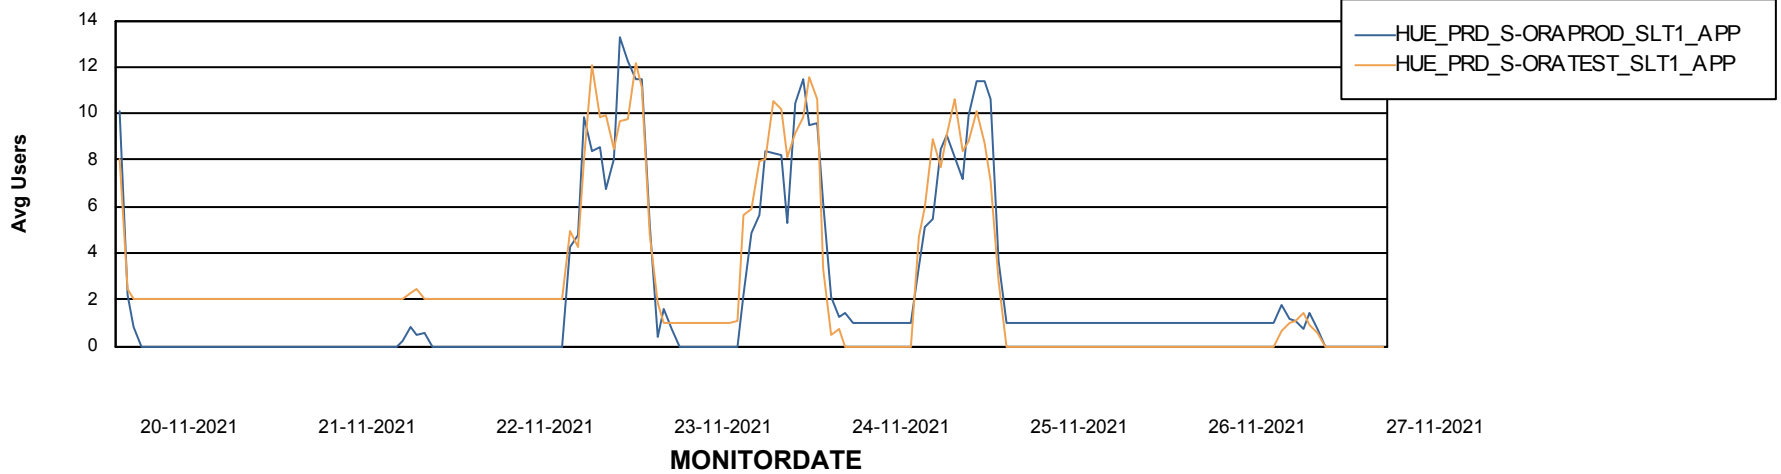

Weekly SLA Customer Report

Customer HUE_Production
Database ID 104

ABSSolute Application Server Services

Avg memory used per ABS Server Service

Avg users per day per ABS server

Weekly SLA Customer Report

Customer HUE_Production
Database ID 104