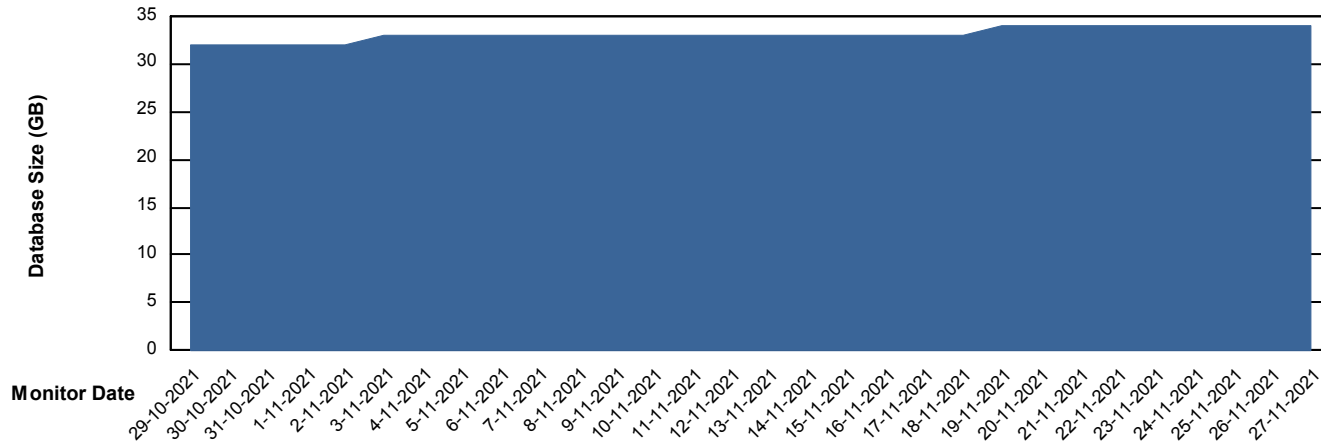

DATABASE SIZE HUE_PRD_S-ORAPROD_DB

Database growth over last month