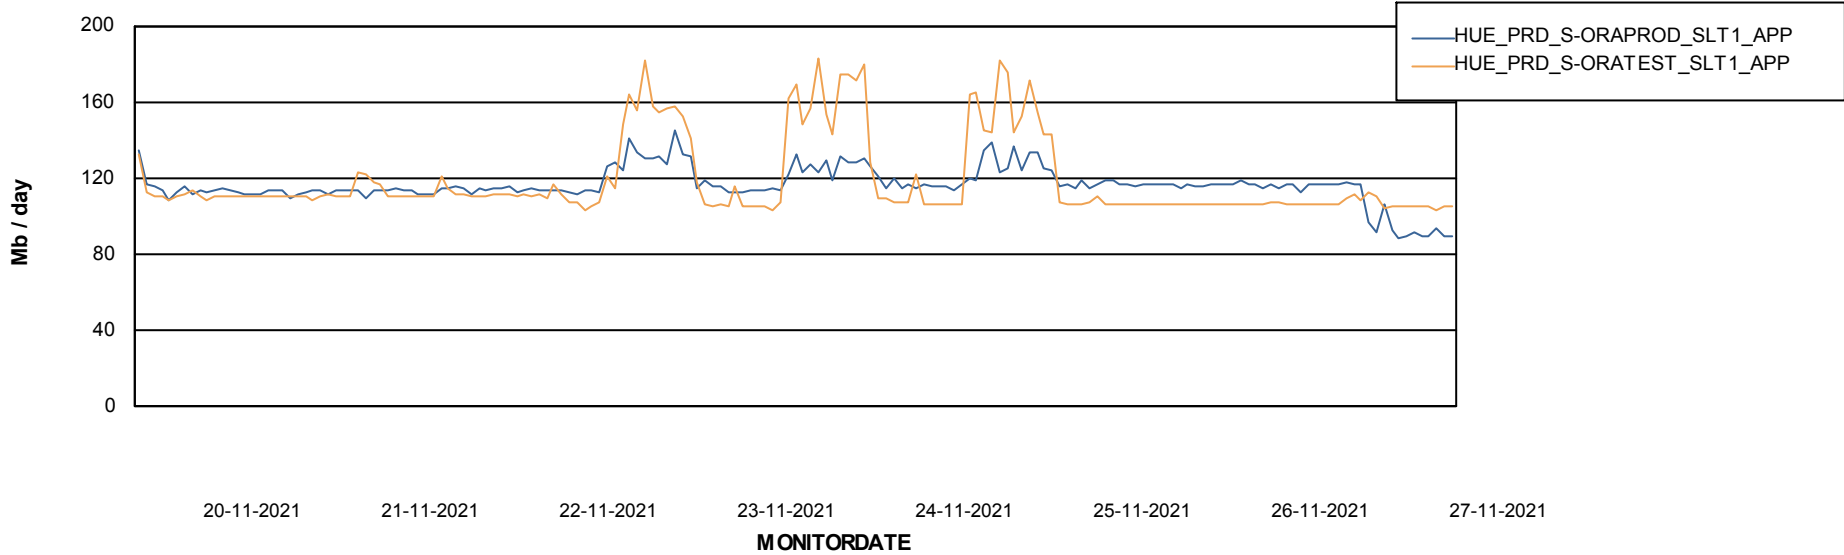

ABSSolute Application Server Services

Avg memory used per ABS Server Service