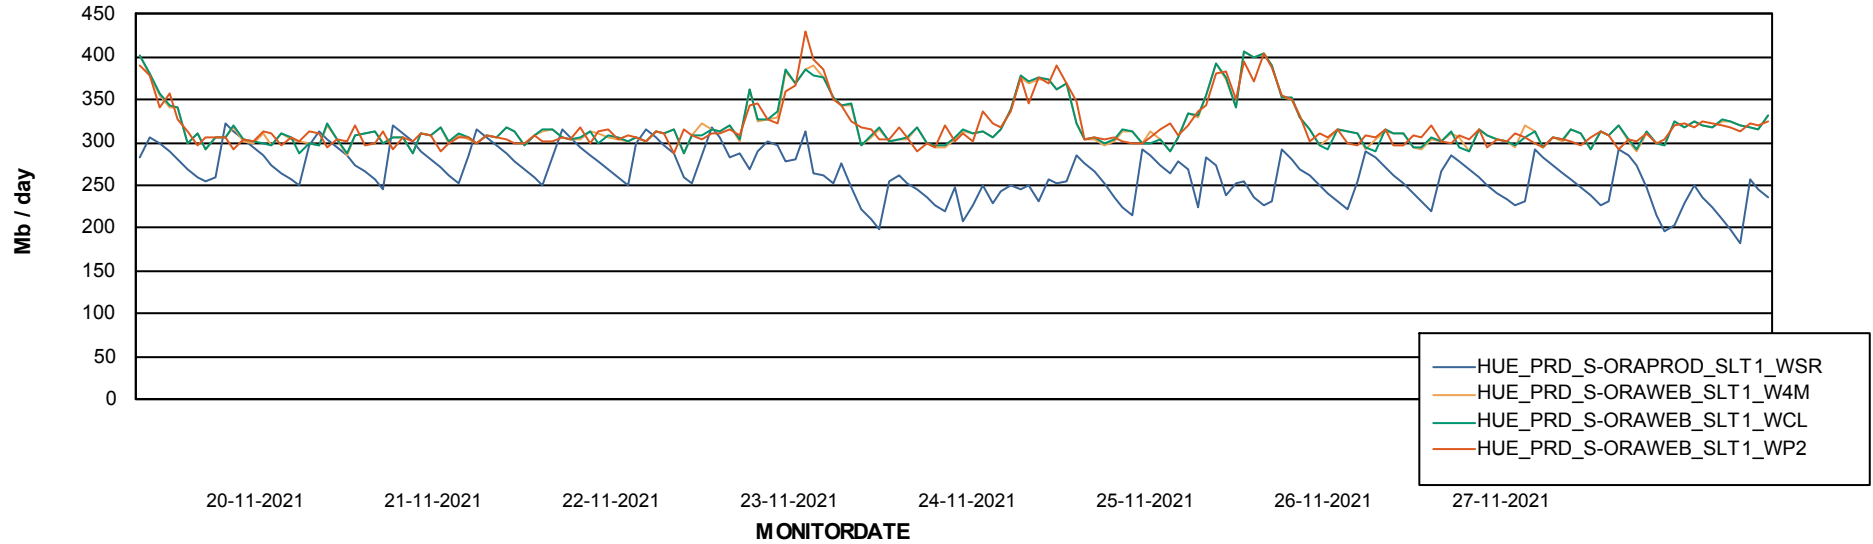

ABSSolute Application ReportServer Services

Avg memory used per ReportServer Service

Weekly SLA Customer Report

Customer HUE_Production
Database ID 104

ABSSolute Web Component Services

Avg memory used per ABS Web component