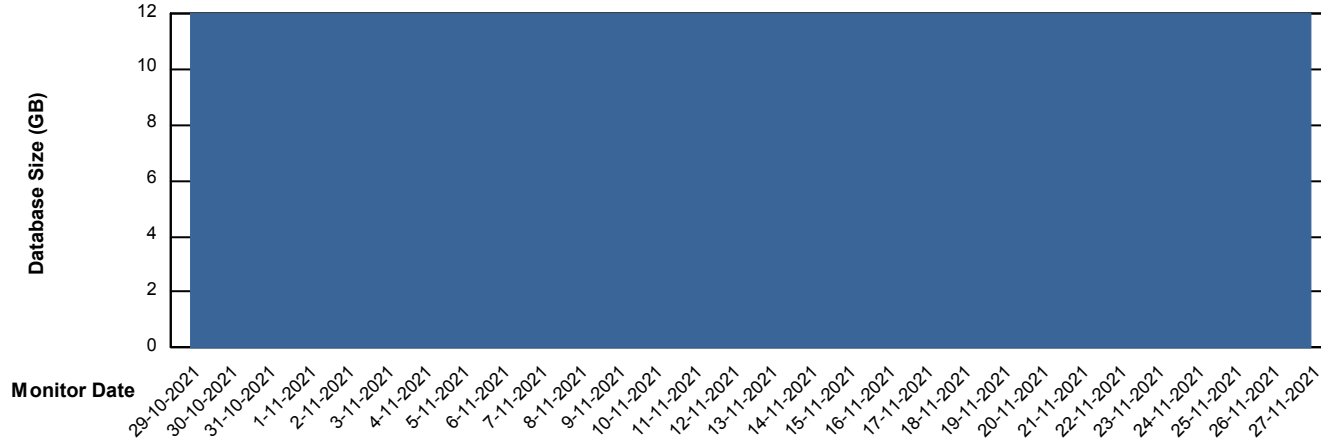

DATABASE SIZE HUE_PRD_S-ORABI_DB

Database growth over last month