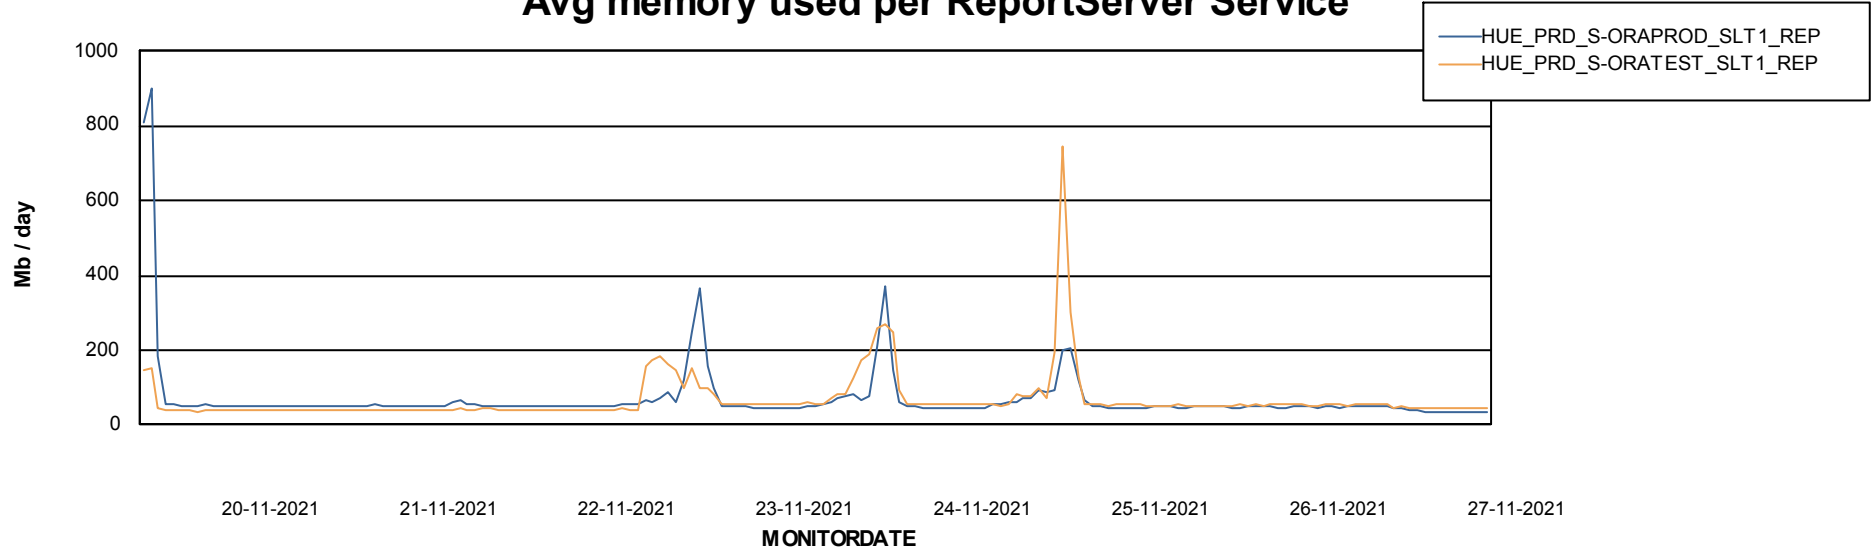

ABSSolute Application ReportServer Services

Avg memory used per ReportServer Service