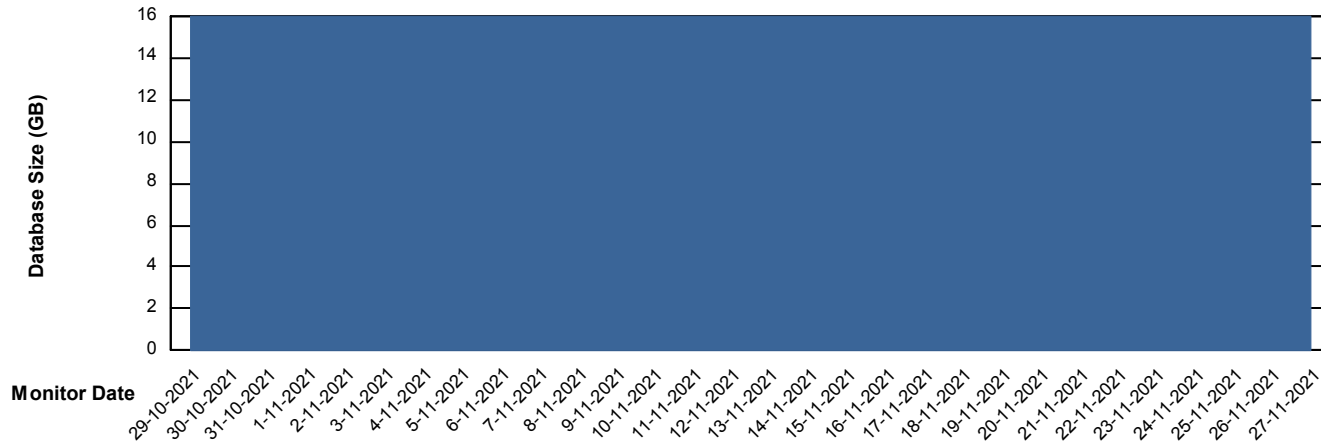

DATABASE SIZE EUT_URM_PRD_URVINA26_DB

Database growth over last month