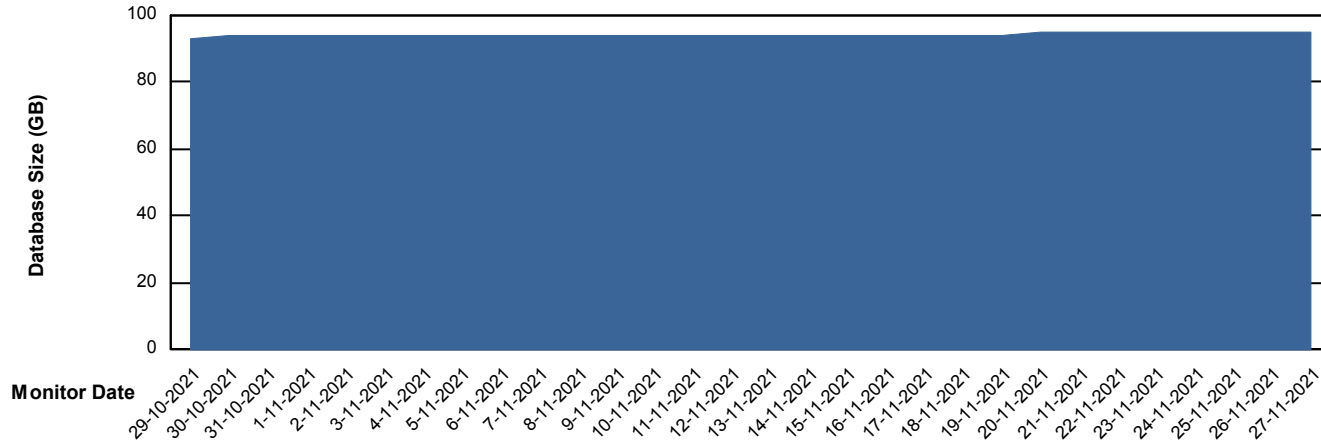

DATABASE SIZE EUT_EUP_PRD_URVINA22T_DB

Database growth over last month