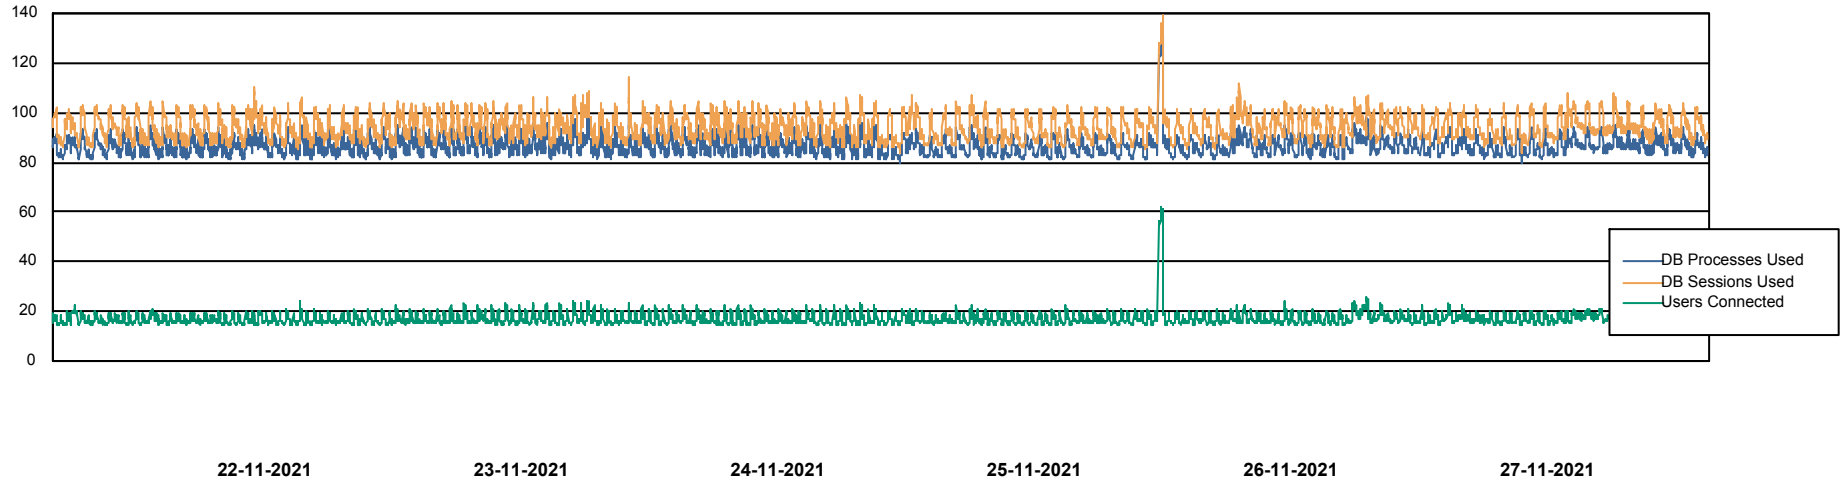

Database Performance ELJDB_PRD_BI

DB Processes Max 1,000
DB Sessions Max 1,524