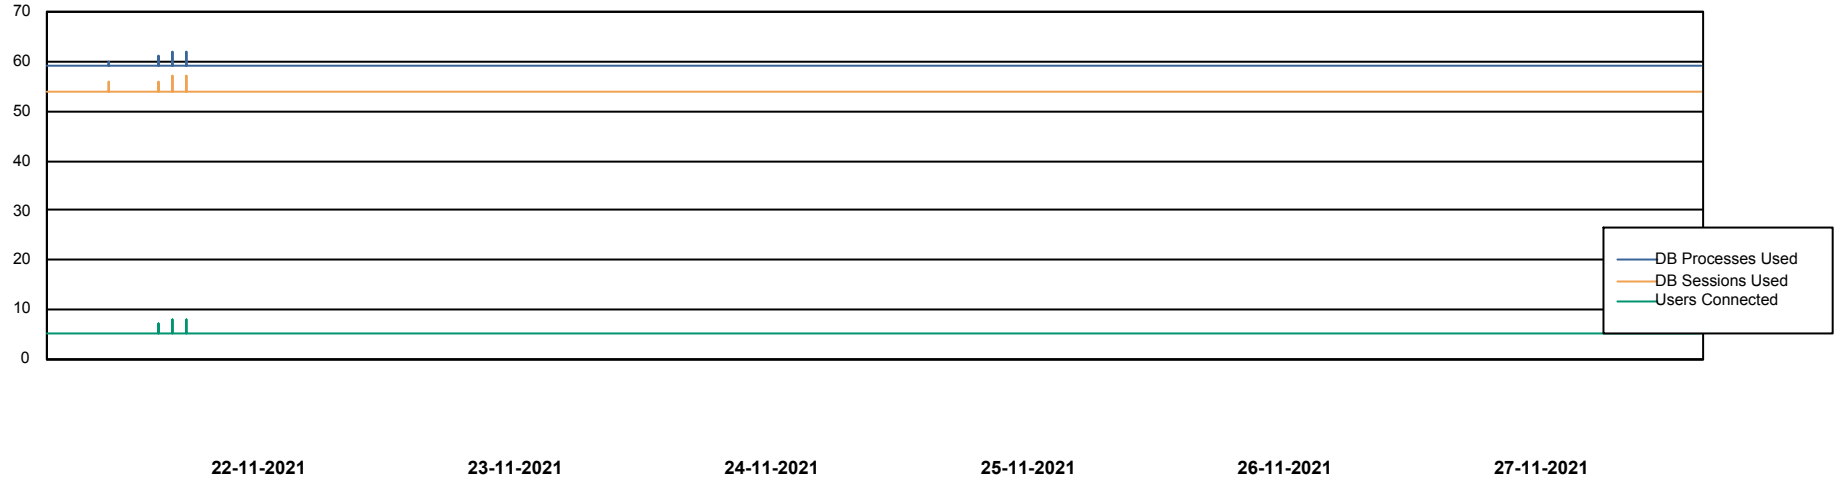

Database Performance ELJDB_Production

DB Processes Max 600
DB Sessions Max 924

Weekly SLA Customer Report

Customer ELJ Production
Database ID 72

Database Performance ELJDB_Standby

DB Processes Max 600
DB Sessions Max 924

Weekly SLA Customer Report

Customer ELJ Production
Database ID 72

DATABASE SIZE ELJDB_PRD_BI

Database growth over last month

DATABASE SIZE ELJDB_Production

Database growth over last month

Weekly SLA Customer Report