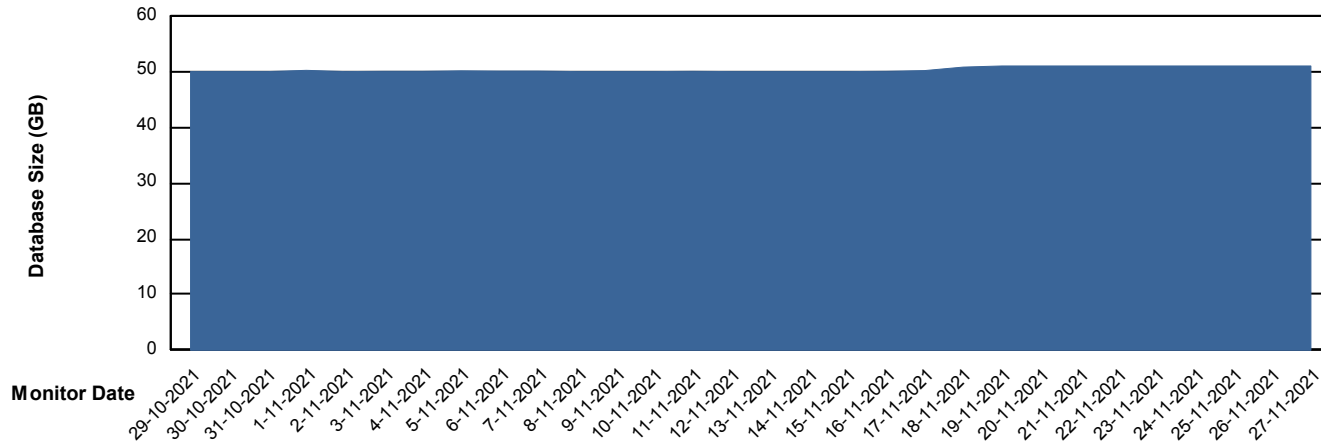

Weekly SLA Customer Report

Customer ELJ Production
Database ID 72

DATABASE SIZE ELJDB_PRD_BI

Database growth over last month

DATABASE SIZE ELJDB_Production

Database growth over last month

Weekly SLA Customer Report