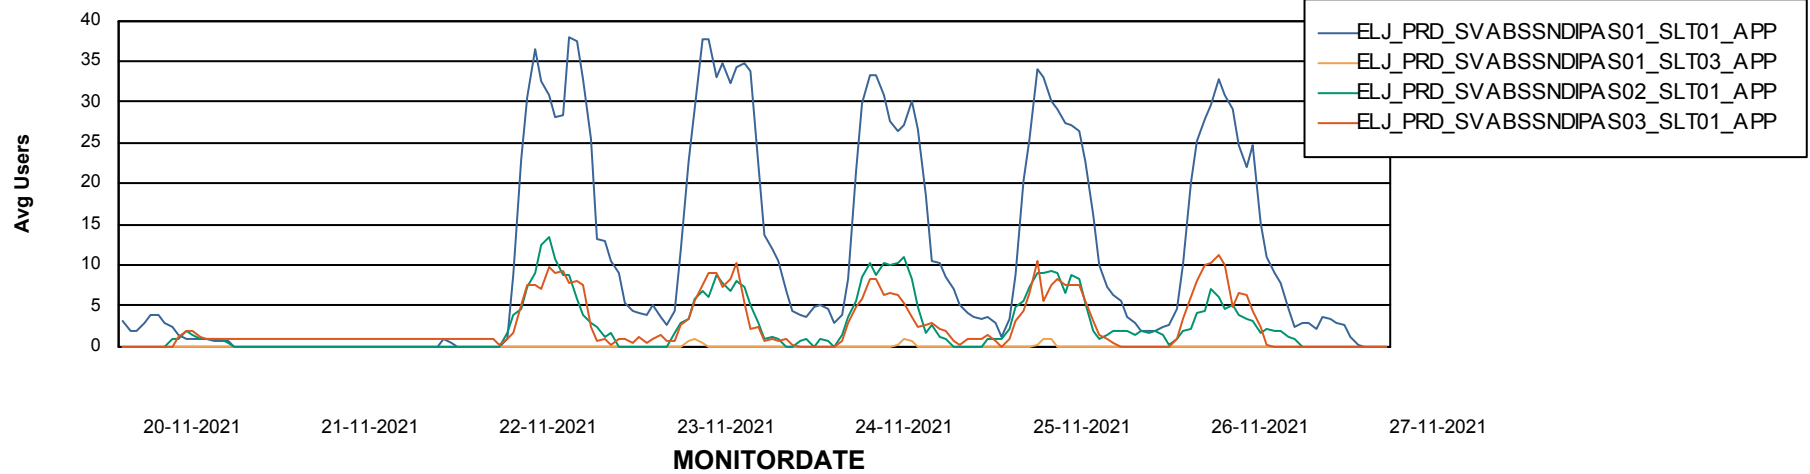

Weekly SLA Customer Report

Customer ELJ Production
Database ID 72

ABSSolute Application Server Services

Avg memory used per ABS Server Service

Avg users per day per ABS server

Weekly SLA Customer Report

Customer ELJ Production
Database ID 72