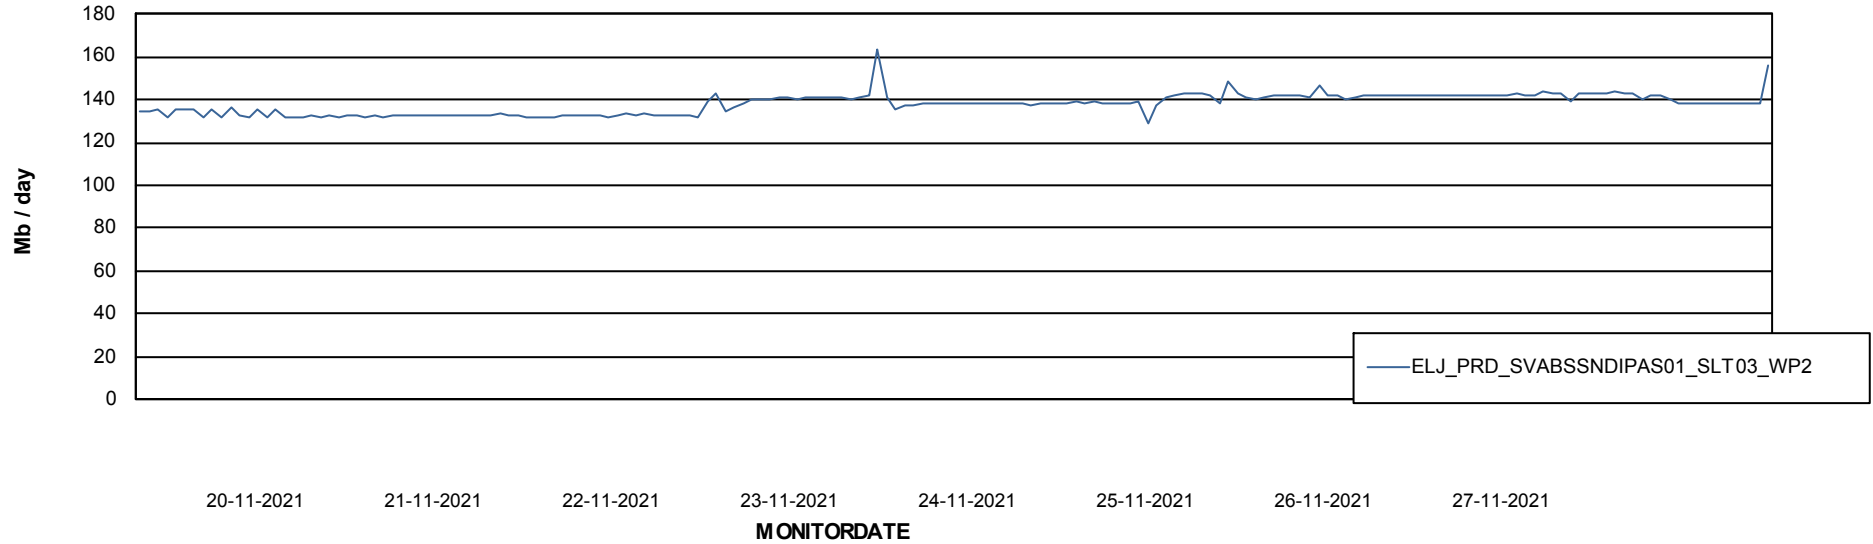

ABSSolute Application ReportServer Services

Avg memory used per ReportServer Service

Weekly SLA Customer Report

Customer ELJ Production
Database ID 72

ABSSolute Web Component Services

Avg memory used per ABS Web component