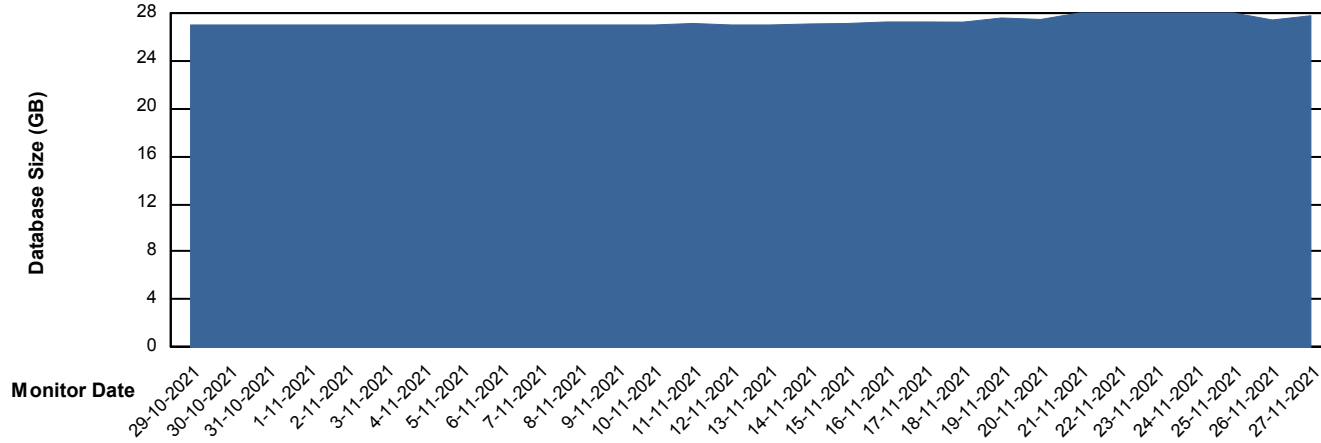

Database Performance ELJDB_Production

DB Processes Max 600
DB Sessions Max 924

Weekly SLA Customer Report

Customer ELJ Production
Database ID 72

Database Performance ELJDB_Standby

DB Processes Max 600
DB Sessions Max 924

Weekly SLA Customer Report

Customer ELJ Production
Database ID 72

DATABASE SIZE ELJDB_PRD_BI

Database growth over last month

DATABASE SIZE ELJDB_Production

Database growth over last month

Weekly SLA Customer Report