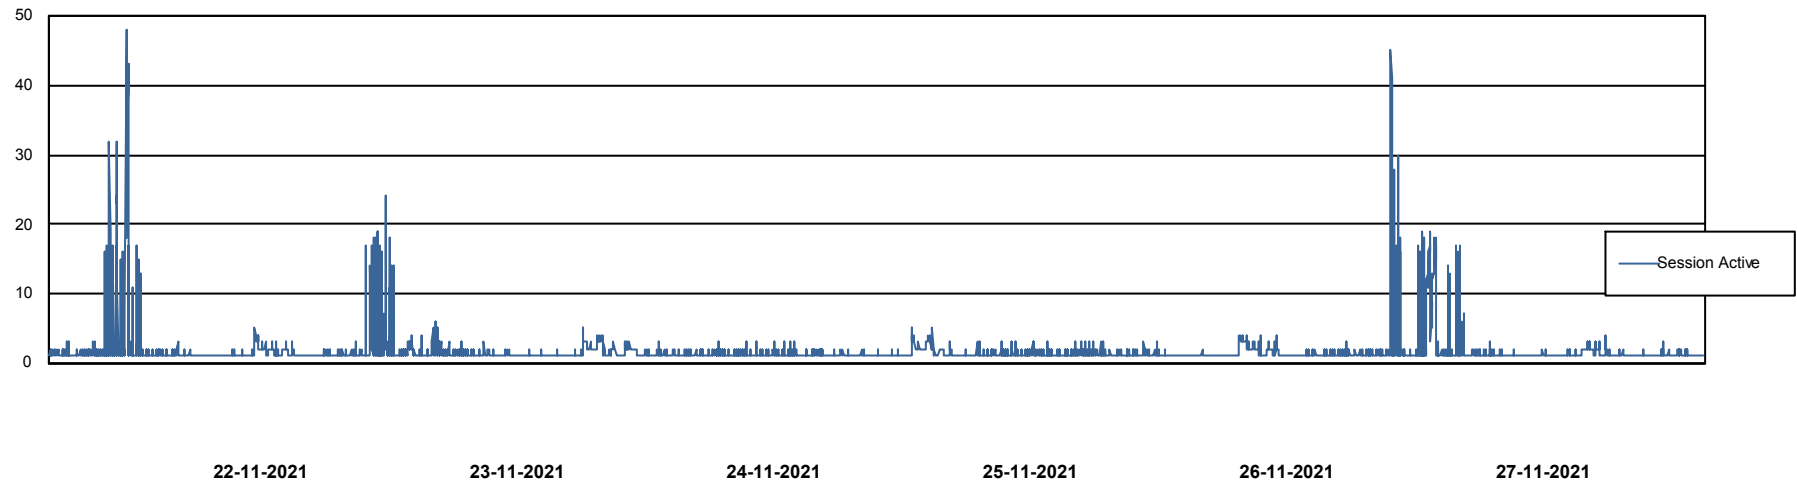

Database Performance ELJDB_Production

DB Processes Max 600
DB Sessions Max 924