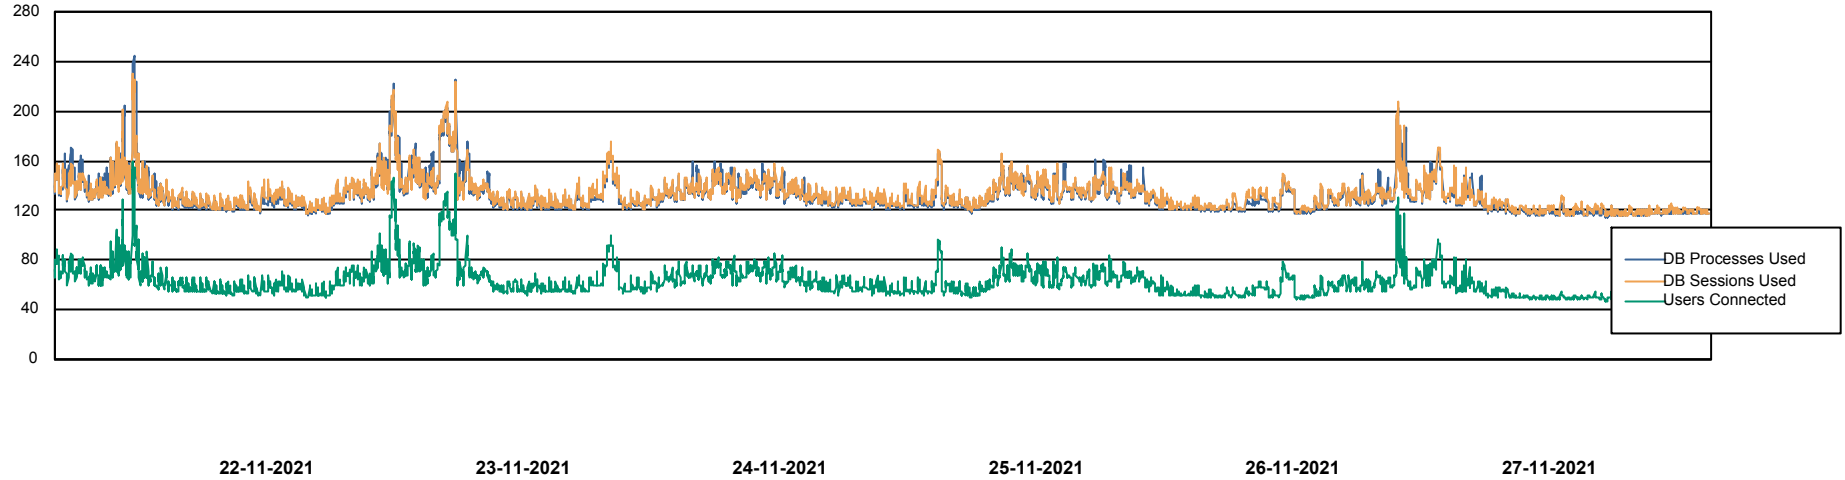

Database Performance ELJDB_Production

DB Processes Max 600
DB Sessions Max 924