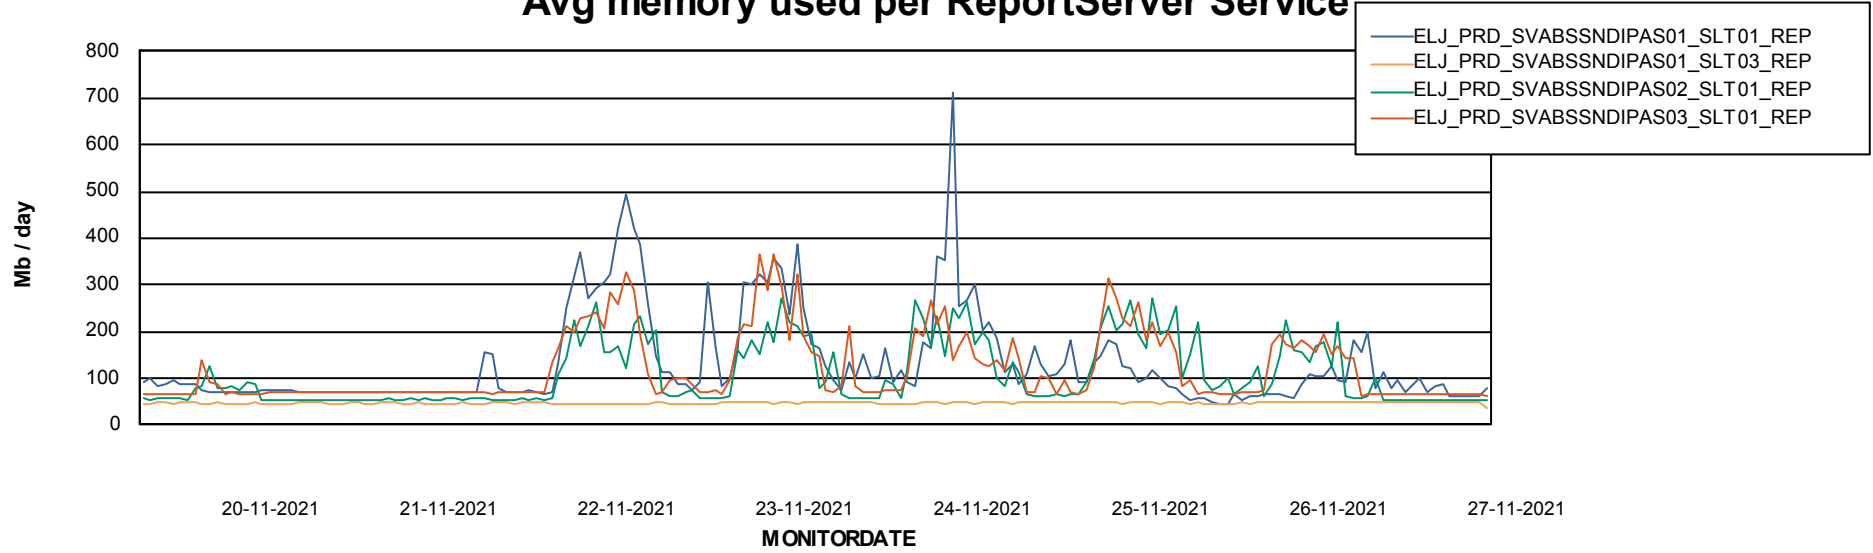

ABSSolute Application ReportServer Services

Avg memory used per ReportServer Service