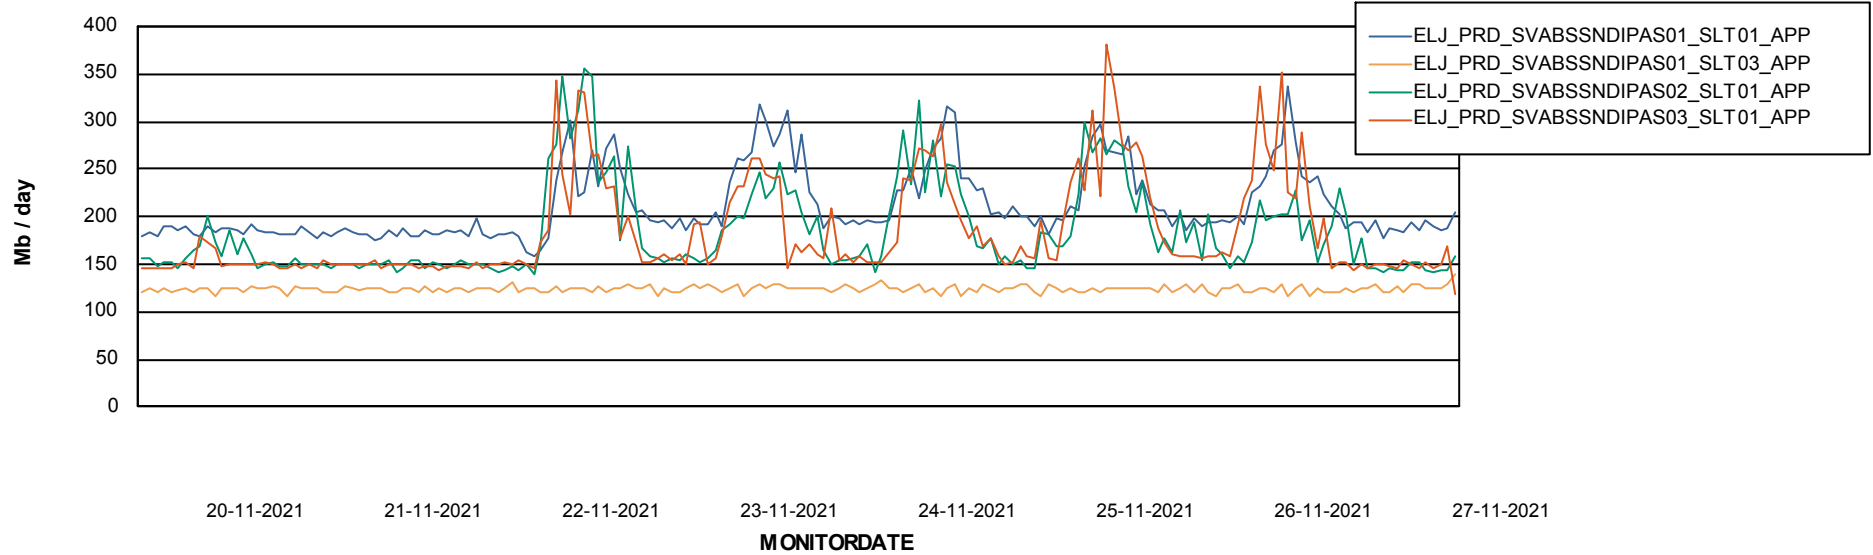

BI Status and last ETL error for ELJDB_PRD_BI

	zo 21/11/2021	ma 22/11/2021	di 23/11/2021	wo 24/11/2021	do 25/11/2021	vr 26/11/2021	za 27/11/2021
ABS DataWarehouse ETL Health	OK	OK	OK	OK	OK	OK	OK
ABS DWHStaging ETL Health	OK	OK	OK	OK	OK	OK	OK

Weekly SLA Customer Report

Customer ELJ Production
Database ID 72

ABSSolute Application Server Services

Avg memory used per ABS Server Service

Avg users per day per ABS server

Weekly SLA Customer Report

Customer ELJ Production
Database ID 72