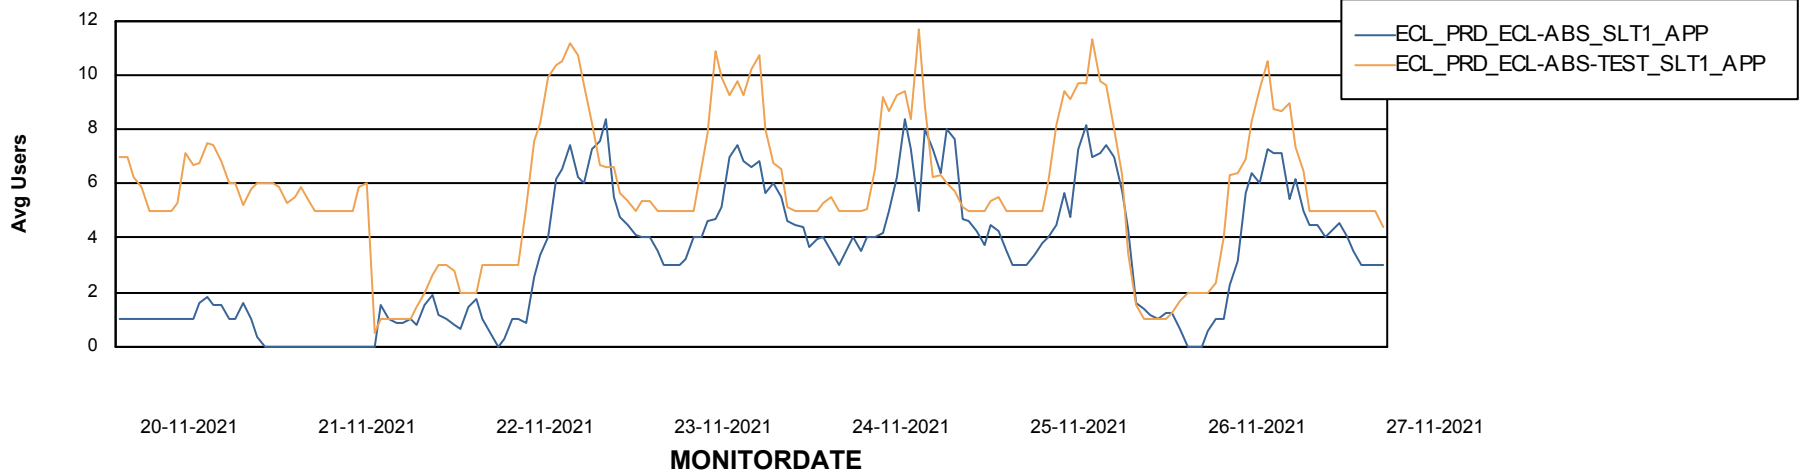

Avg users per day per ABS server