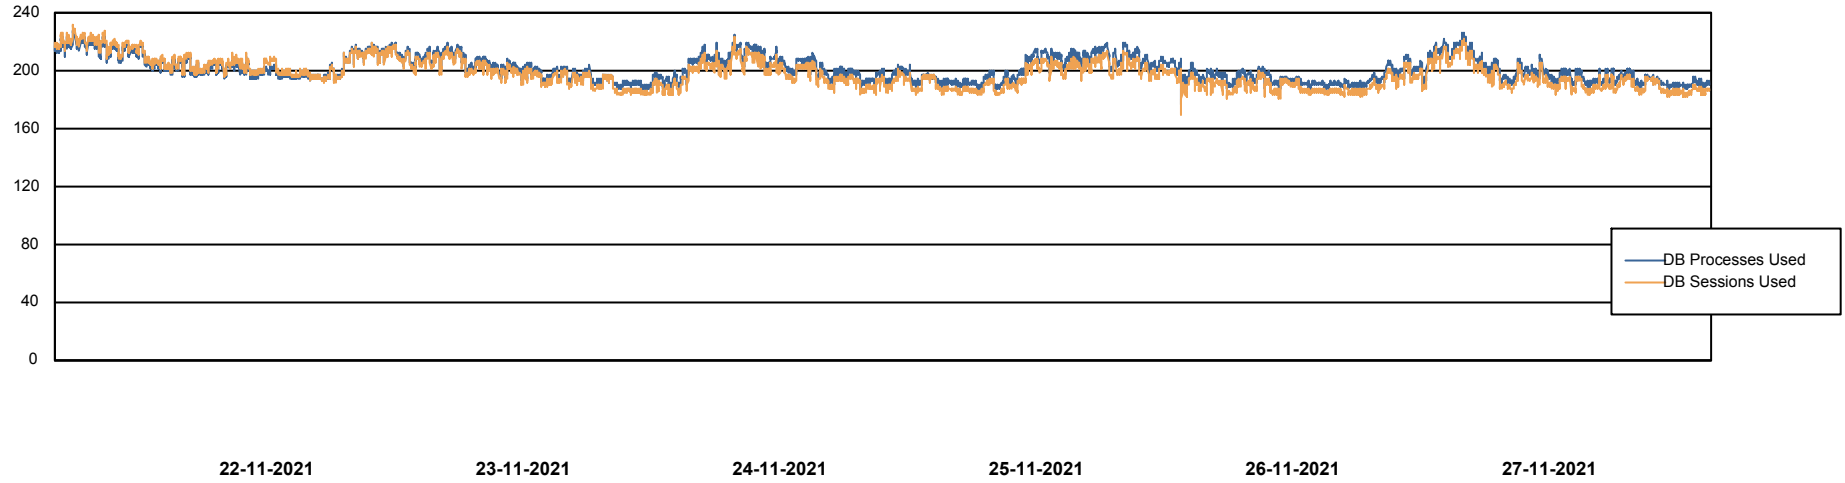

Database Performance ECLDB_Production