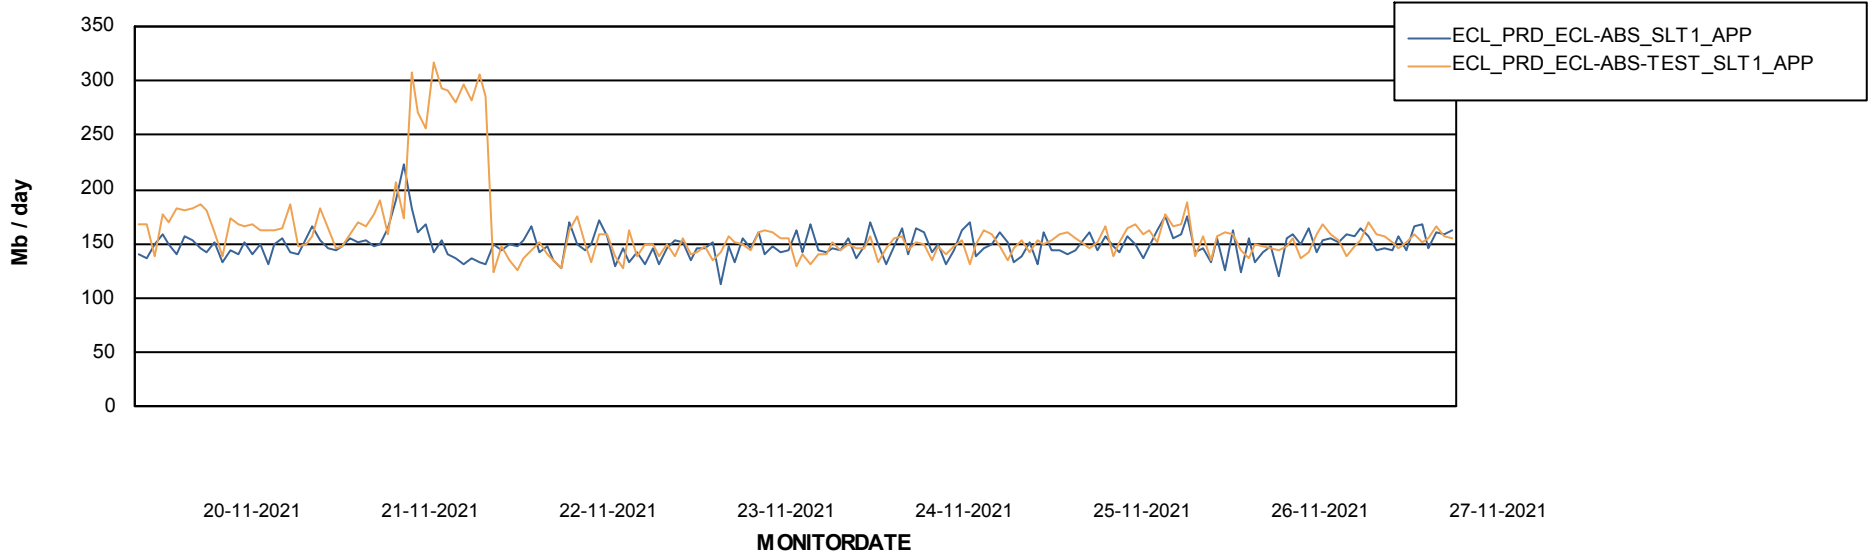

ABSSolute Application Server Services

Avg memory used per ABS Server Service