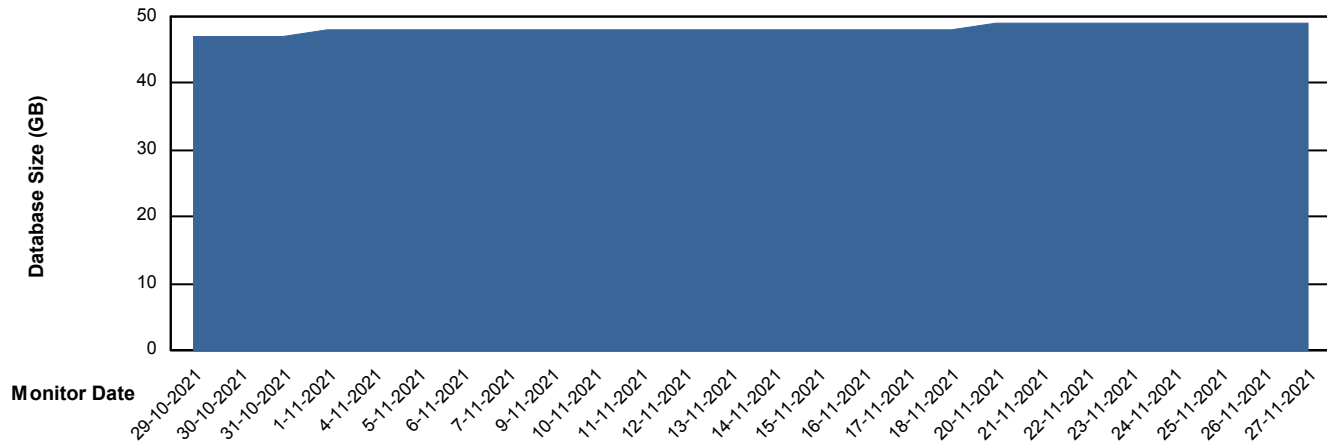

DATABASE SIZE ECLDB_Production

Database growth over last month