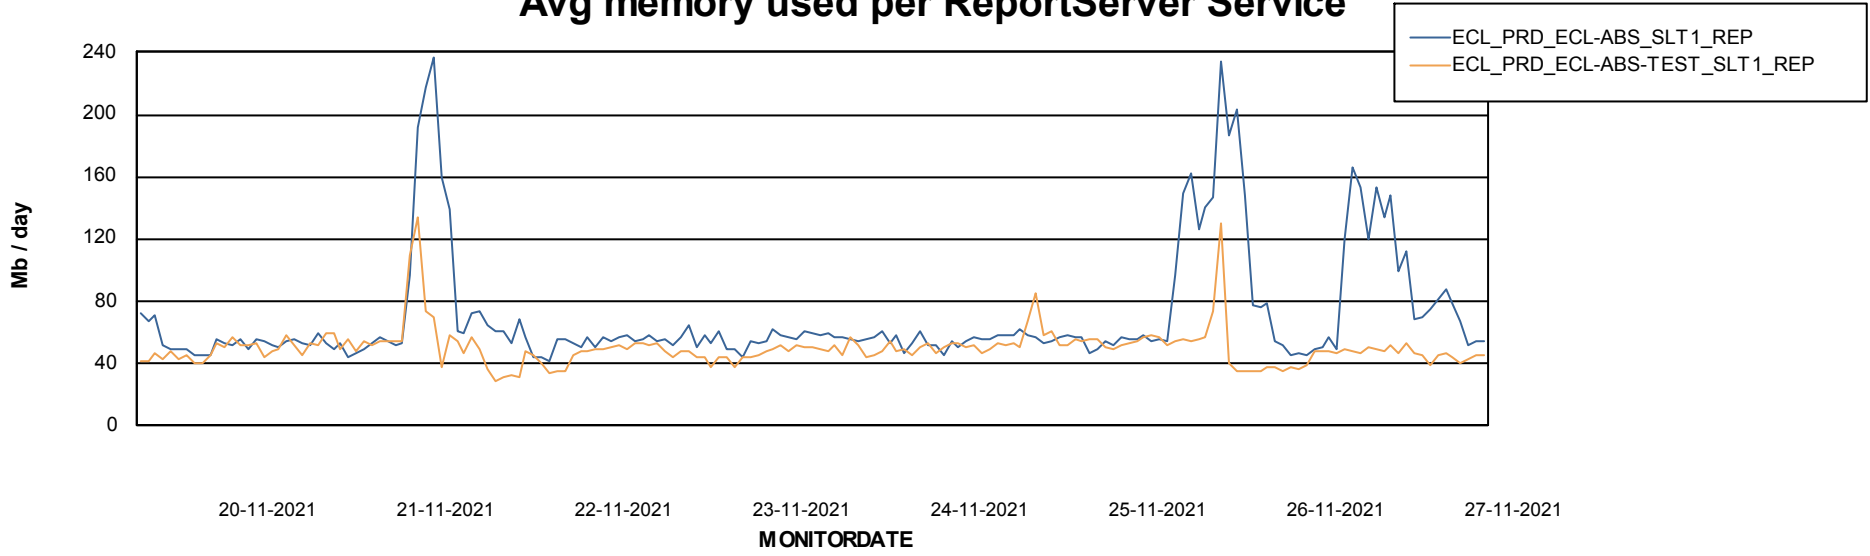

ABSSolute Application ReportServer Services

Avg memory used per ReportServer Service