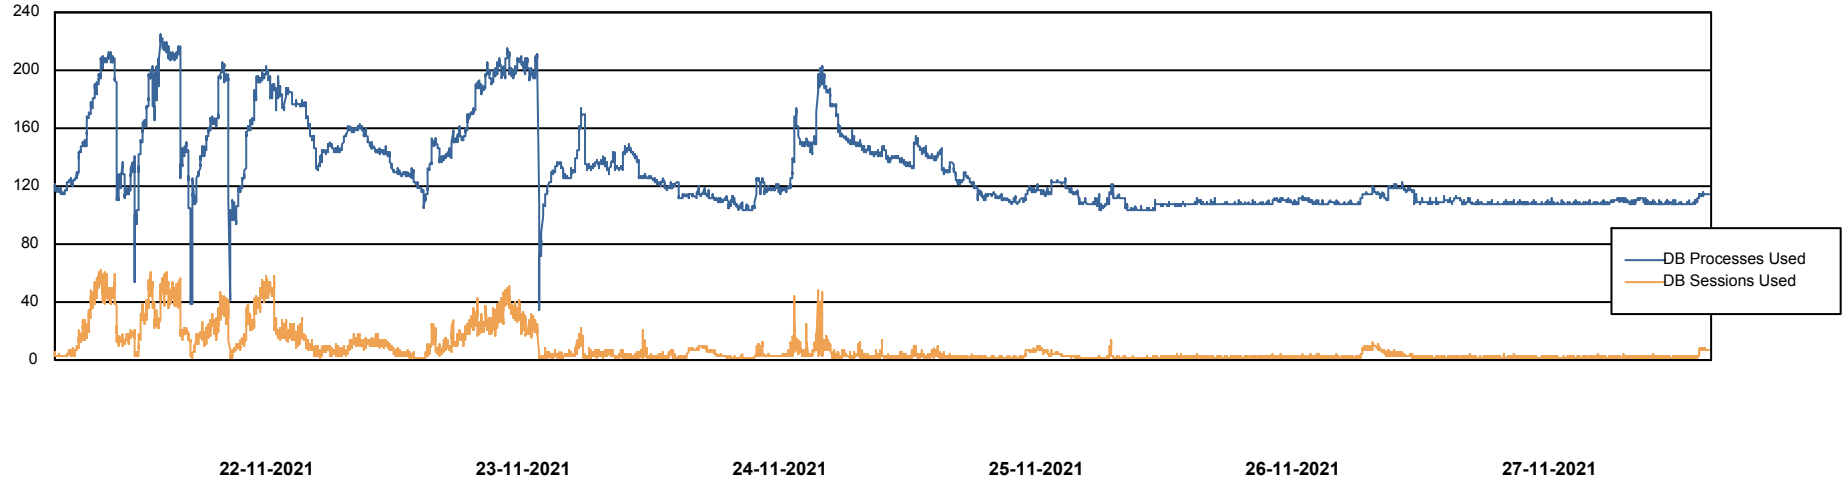

Harddisk Usage CUS_StandByDBSrv_ABSDb2

	Free disk space on C: (%)	Total disk space on C: (Gb)	Used disk space on C: (Gb)	Free disk space on D: (%)	Total disk space on D: (Gb)	Used disk space on D: (Gb)
27-11-2021	83	199	33	39	1,024	624
26-11-2021	84	199	32	40	1,024	617
25-11-2021	84	199	31	41	1,024	605
24-11-2021	85	199	31	42	1,024	592
23-11-2021	60	199	80	32	1,024	699
22-11-2021	60	199	80	32	1,024	698
21-11-2021	60	199	79	31	1,024	706

Weekly SLA Customer Report

Customer CUS_Production
Database ID 131

Database Performance CUS_ProdDB_Primary

Weekly SLA Customer Report

Customer CUS_Production
Database ID 131

Database Performance CUS_ProdDB_Standby