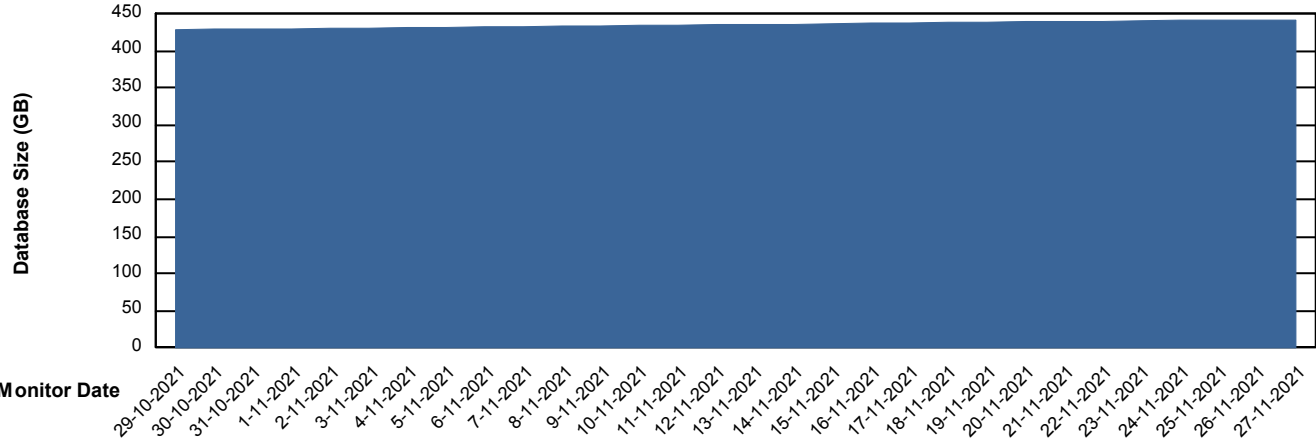

Weekly SLA Customer Report

Customer CUS_Production
Database ID 131

Database Performance CUS_ProdDB_Primary

Weekly SLA Customer Report

Customer CUS_Production
Database ID 131

Database Performance CUS_ProdDB_Standby

Weekly SLA Customer Report

Customer CUS_Production
Database ID 131

DATABASE SIZE CUS_ProdDB_Primary

Database growth over last month

DATABASE SIZE CUS_ProdDB_Standby

Weekly SLA Customer Report

Customer CUS_Production
 Database ID 131