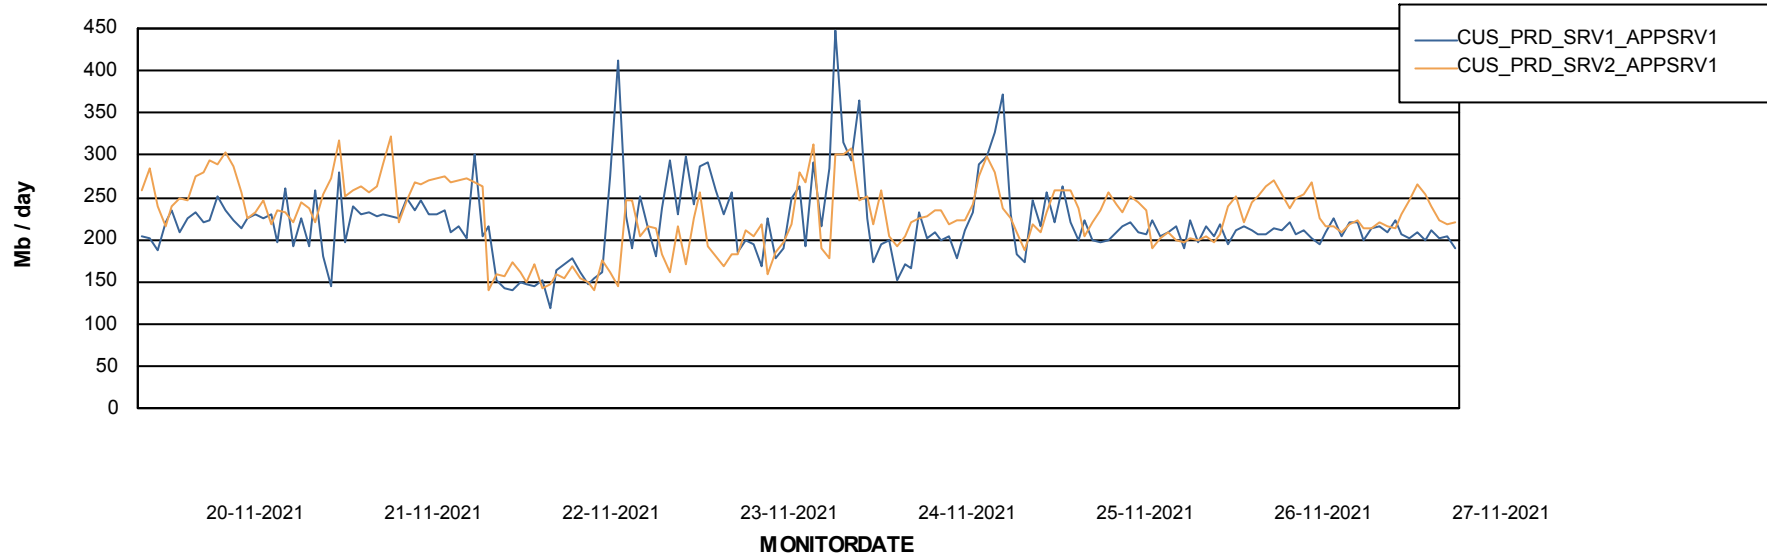

ABSSolute Application Server Services

Avg memory used per ABS Server Service