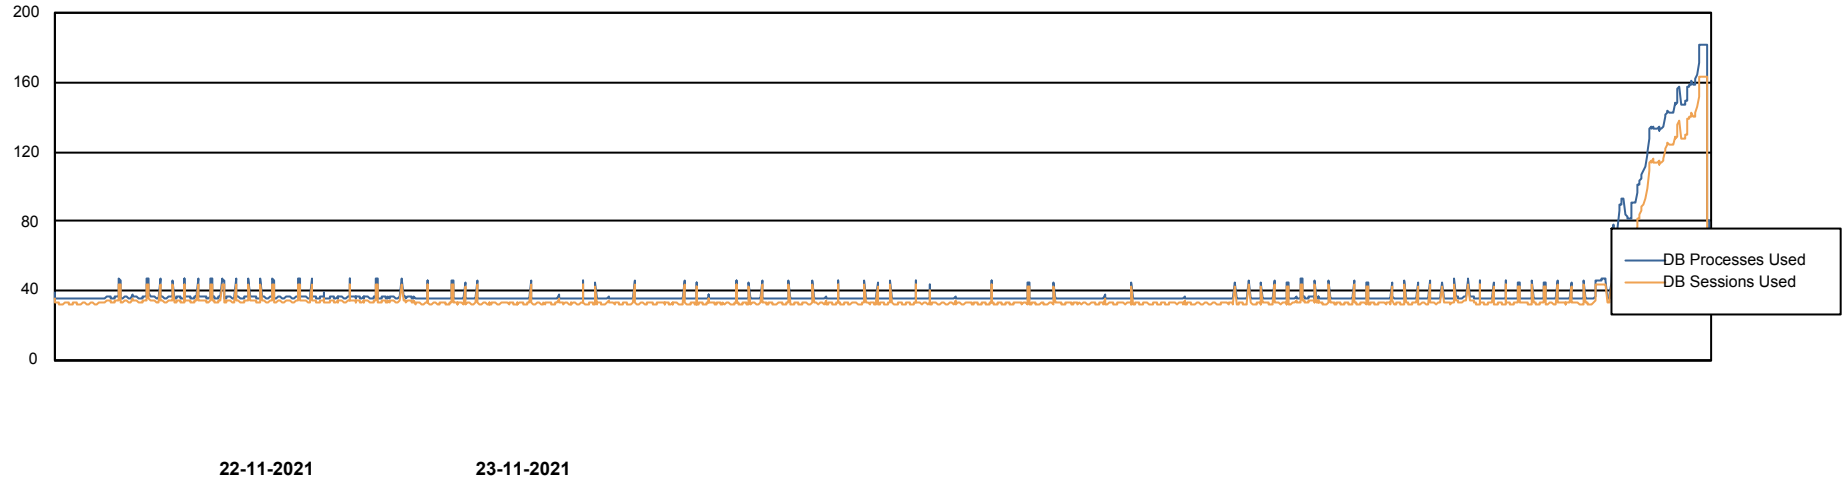

Weekly SLA Customer Report

Customer CUS_Production
Database ID 131

Database Performance CUS_ProdDB_Primary

Weekly SLA Customer Report

Customer CUS_Production
Database ID 131

Database Performance CUS_ProdDB_Standby