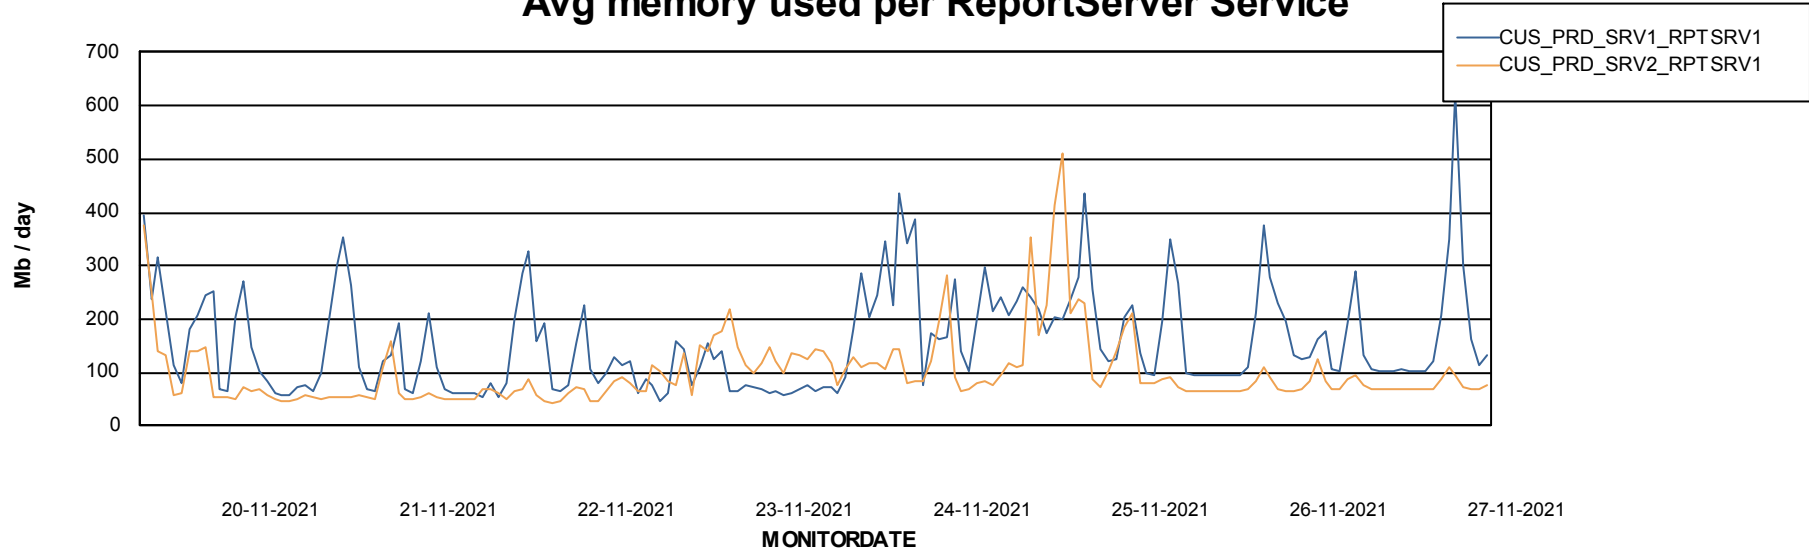

ABSSolute Web Component Services

Avg memory used per ReportServer Service