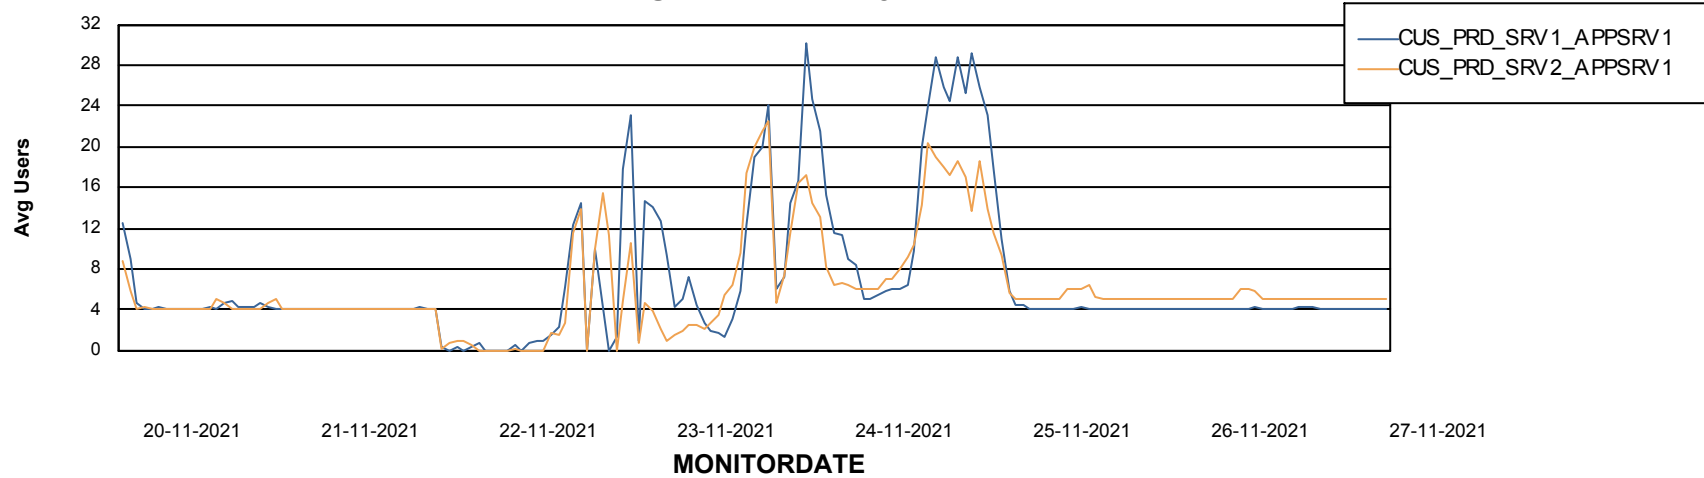

Weekly SLA Customer Report

Customer CUS_Production
Database ID 131

ABSSolute Application Server Services

Avg memory used per ABS Server Service

Avg users per day per ABS server

Weekly SLA Customer Report

Customer CUS_Production
Database ID 131