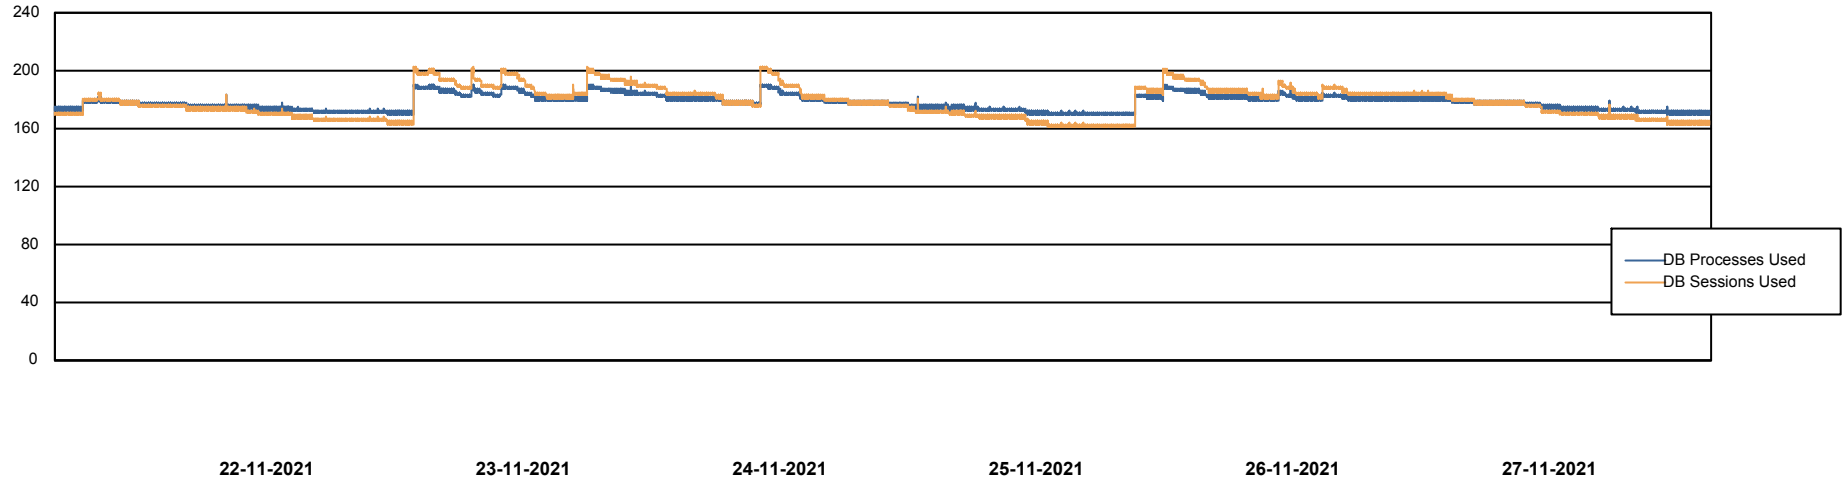

Database Performance CLODB_TEST_CLO-ORA02