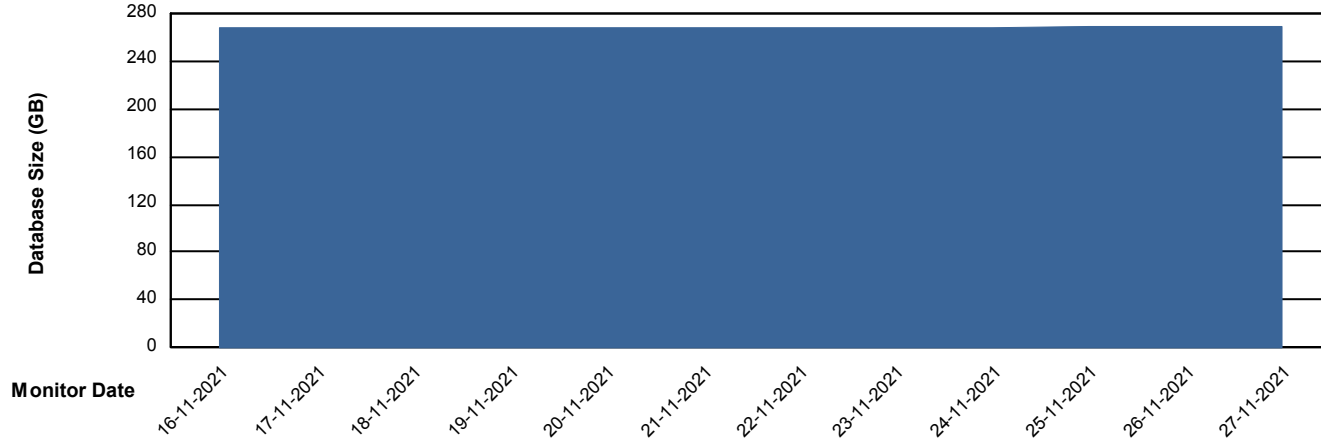

DATABASE SIZE CLODB_PRD_CLO-ORA01

Database growth over last month