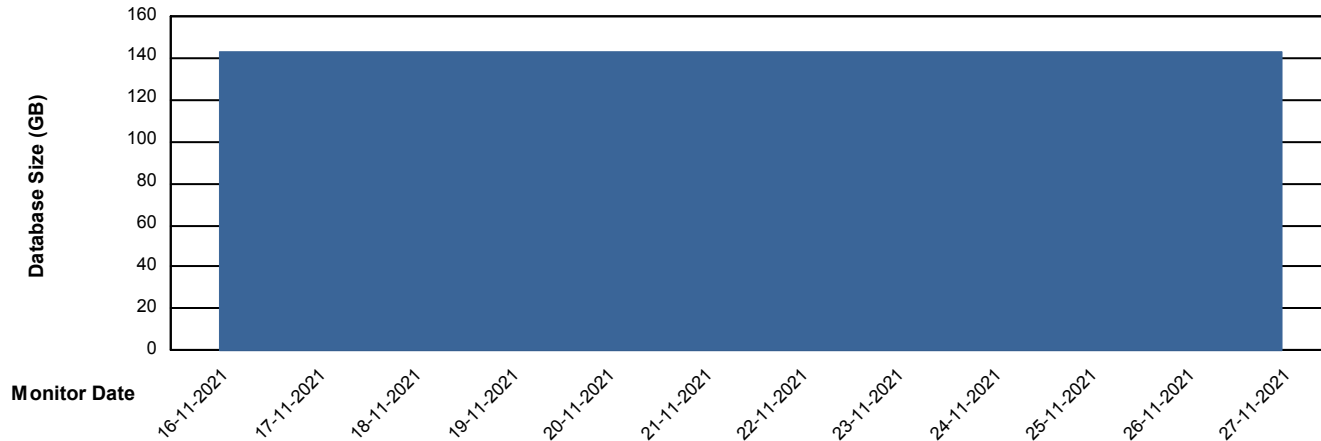

DATABASE SIZE CLODB_TEST_CLO-ORA02

Database growth over last month