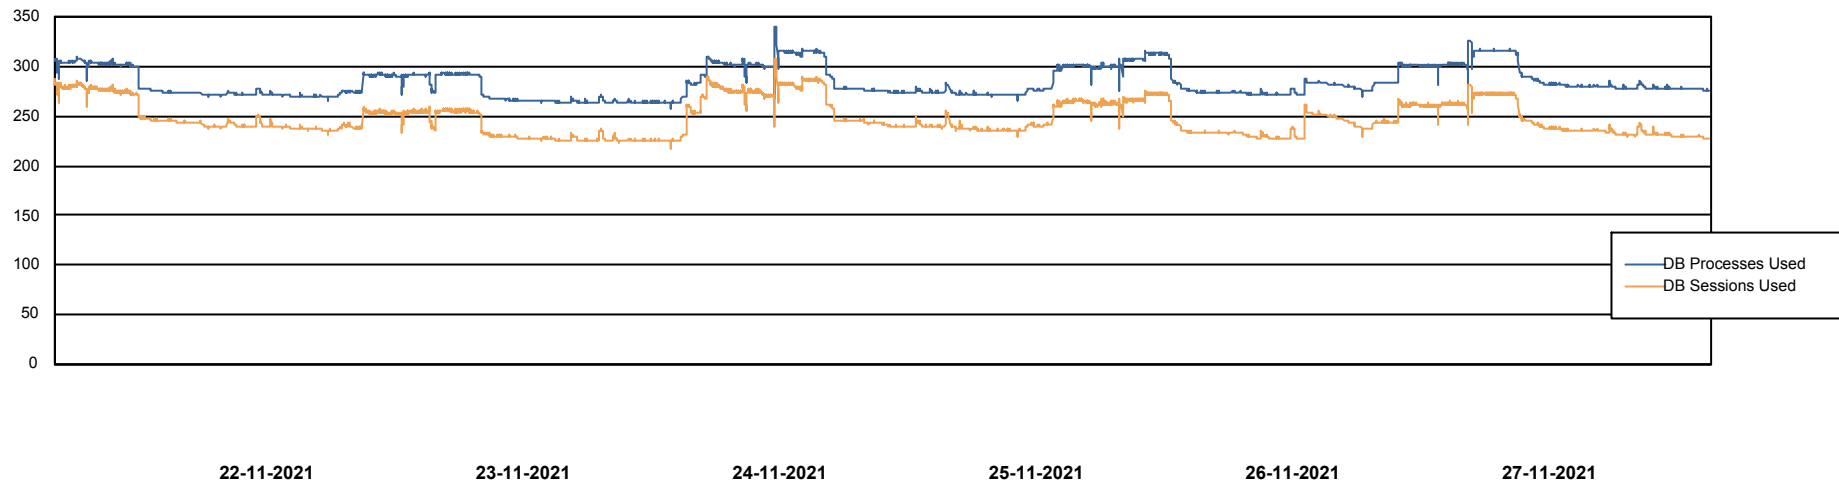

Database Performance CLODB_PRD_CLO-ORA01