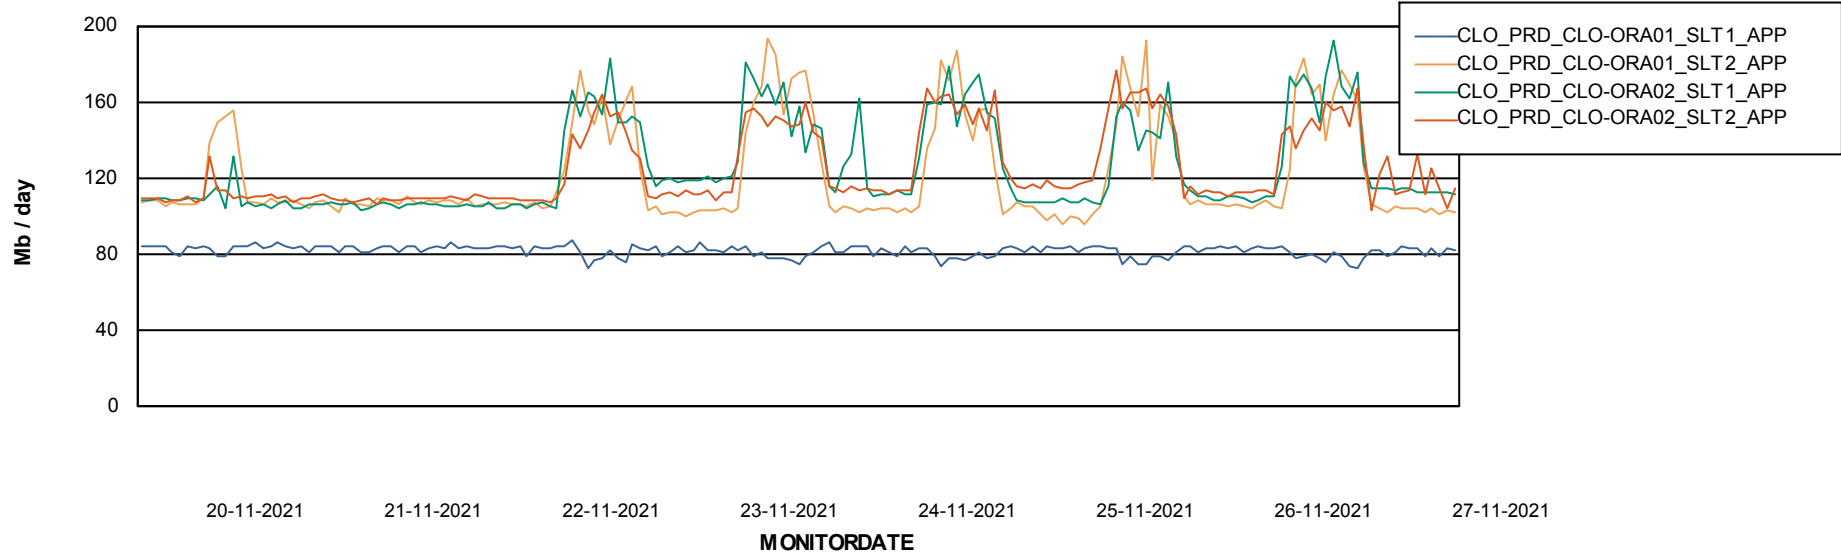

ABSSolute Application Server Services

Avg memory used per ABS Server Service