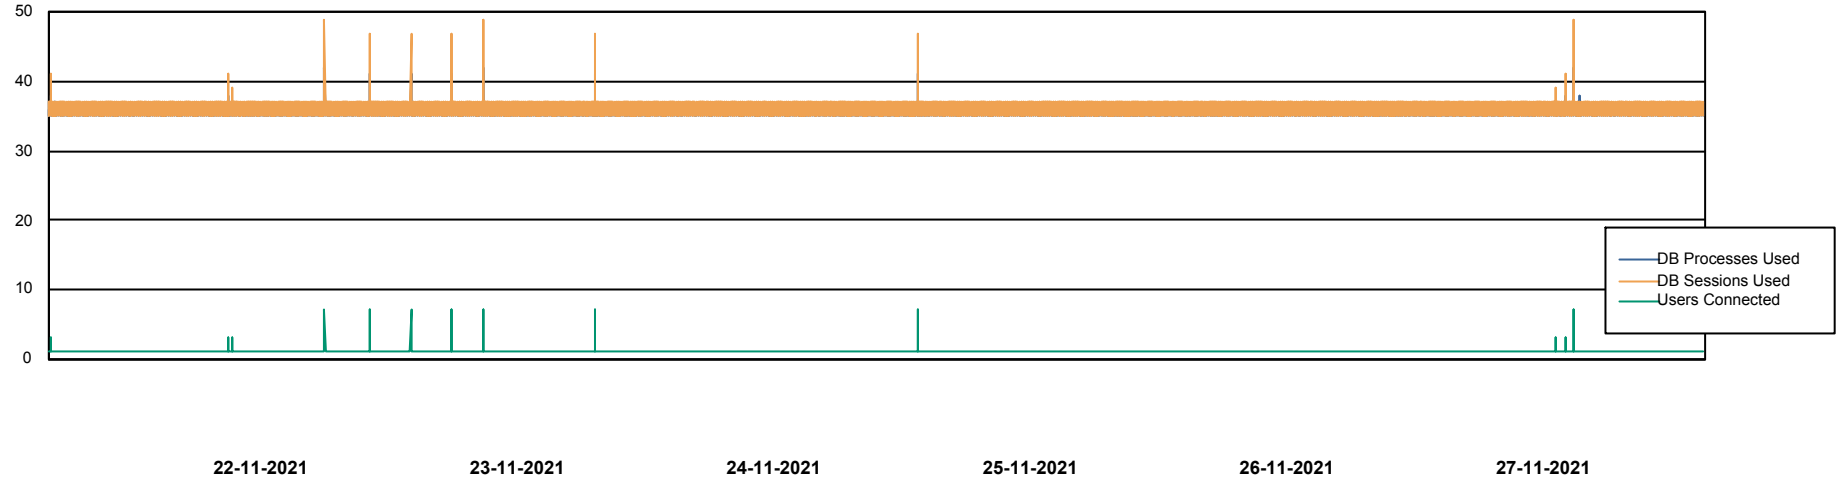

Weekly SLA Customer Report

Customer CIW Production
Database ID 45

Database Performance CIWDB_Production

DB Processes Max 300
DB Sessions Max 472

Weekly SLA Customer Report

Customer CIW Production
Database ID 45

Database Performance CIWDB_Standby

DB Processes Max 300
DB Sessions Max 472

Weekly SLA Customer Report

Customer CIW Production
 Database ID 45

DATABASE SIZE CIWDB_Production

Database growth over last month

Database Tablespace CIWDB_Production

Date	Tablespace Name	Filesize (Gb)	Usedsize (Gb)	Percentage free
27-11-2021	ABSDATA	51	42	18
	INDX	12	6	50
26-11-2021	ABSDATA	51	42	18
	INDX	12	6	50
25-11-2021	ABSDATA	51	42	18
	INDX	12	6	50
24-11-2021	ABSDATA	51	42	18
	INDX	12	6	50
23-11-2021	ABSDATA	51	42	18
	INDX	12	6	50
22-11-2021	ABSDATA	51	42	18
	INDX	12	6	50
21-11-2021	ABSDATA	51	42	18
	INDX	12	6	50