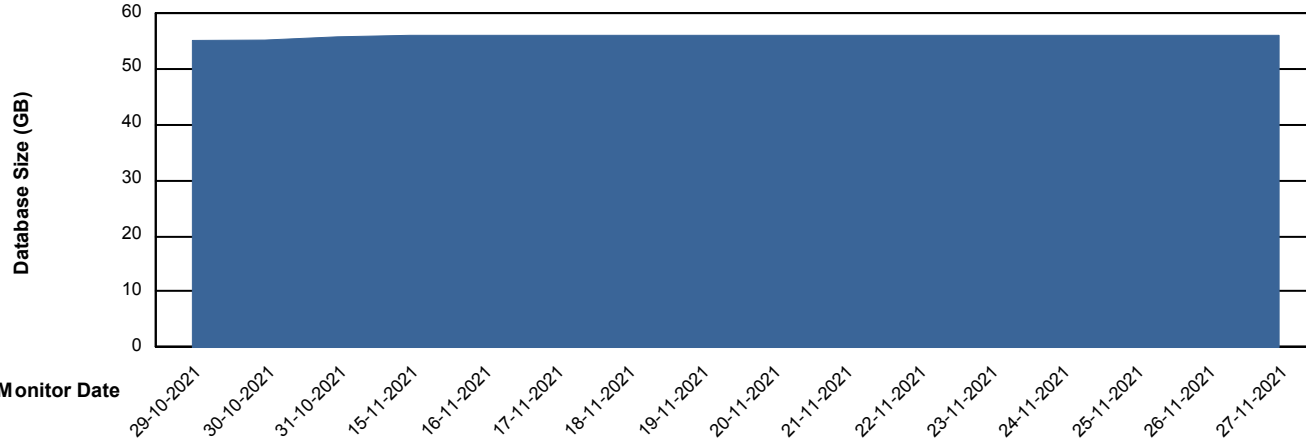

Database Performance CIWDB_Standby

DB Processes Max 300
DB Sessions Max 472

Weekly SLA Customer Report

Customer CIW Production
 Database ID 45

DATABASE SIZE CIWDB_Production

Database growth over last month

Database Tablespace CIWDB_Production

Date	Tablespace Name	Filesize (Gb)	Usedsize (Gb)	Percentage free
27-11-2021	ABSDATA	51	42	18
	INDX	12	6	50
26-11-2021	ABSDATA	51	42	18
	INDX	12	6	50
25-11-2021	ABSDATA	51	42	18
	INDX	12	6	50
24-11-2021	ABSDATA	51	42	18
	INDX	12	6	50
23-11-2021	ABSDATA	51	42	18
	INDX	12	6	50
22-11-2021	ABSDATA	51	42	18
	INDX	12	6	50
21-11-2021	ABSDATA	51	42	18
	INDX	12	6	50