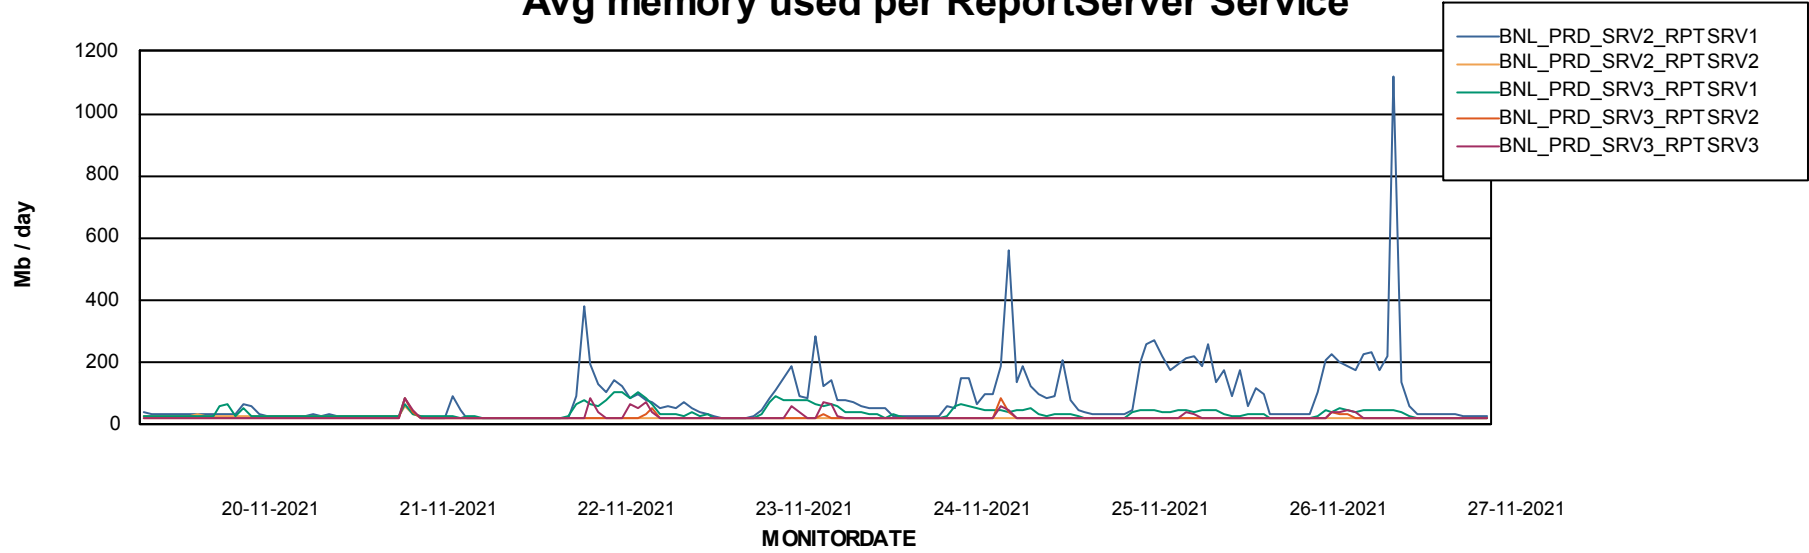

ABSSolute Web Component Services

Avg memory used per ReportServer Service