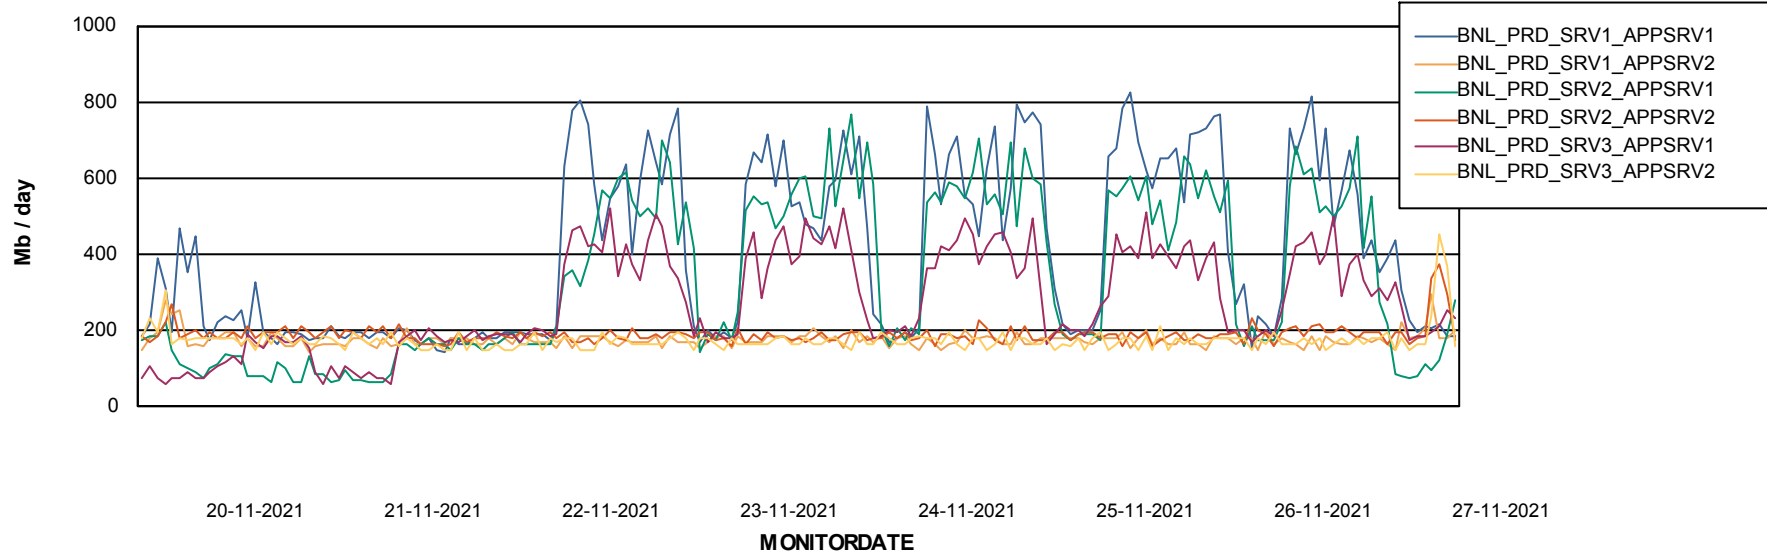

Weekly SLA Customer Report

Customer BNL_Production
 Database ID 83

Harddisk Usage BNL_PRD_vm-absa03

	Free disk space on C: (%)	Total disk space on C: (Gb)	Used disk space on C: (Gb)	Free disk space on D: (%)	Total disk space on D: (Gb)	Used disk space on D: (Gb)	Free disk space on F: (%)	Total disk space on F: (Gb)	Used disk space on F: (Gb)
27-11-2021	69	127	40	72	127	36	92	64	5
26-11-2021	69	127	40	72	127	36	92	64	5
25-11-2021	69	127	40	72	127	36	92	64	5
24-11-2021	69	127	40	72	127	36	92	64	5
23-11-2021	67	127	41	72	127	36	92	64	5
22-11-2021	67	127	41	72	127	36	92	64	5
21-11-2021	67	127	42	72	127	36	92	64	5

Database Performance BNLDB_Production

Weekly SLA Customer Report

Customer BNL_Production
 Database ID 83

DATABASE SIZE BNLDB_Production

Database growth over last month

Database Tablespace BNLDB_Production

Date	Tablespace Name	Filesize (Gb)	Usedsize (Gb)	Percentage free
27-11-2021	ABSDATA	122	68	44
	INDX	340	145	57
26-11-2021	ABSDATA	122	68	44
	INDX	340	145	57
25-11-2021	ABSDATA	122	68	44
	INDX	340	145	57
24-11-2021	ABSDATA	122	68	44
	INDX	340	145	57
23-11-2021	ABSDATA	122	68	44
	INDX	340	144	58
22-11-2021	ABSDATA	122	68	44
	INDX	340	144	58
21-11-2021	ABSDATA	122	68	44
	INDX	340	144	58

Weekly SLA Customer Report

Customer BNL_Production
Database ID 83

ABSSolute Application Server Services

Avg memory used per ABS Server Service

Avg users per day per ABS server

Weekly SLA Customer Report

Customer BNL_Production
Database ID 83