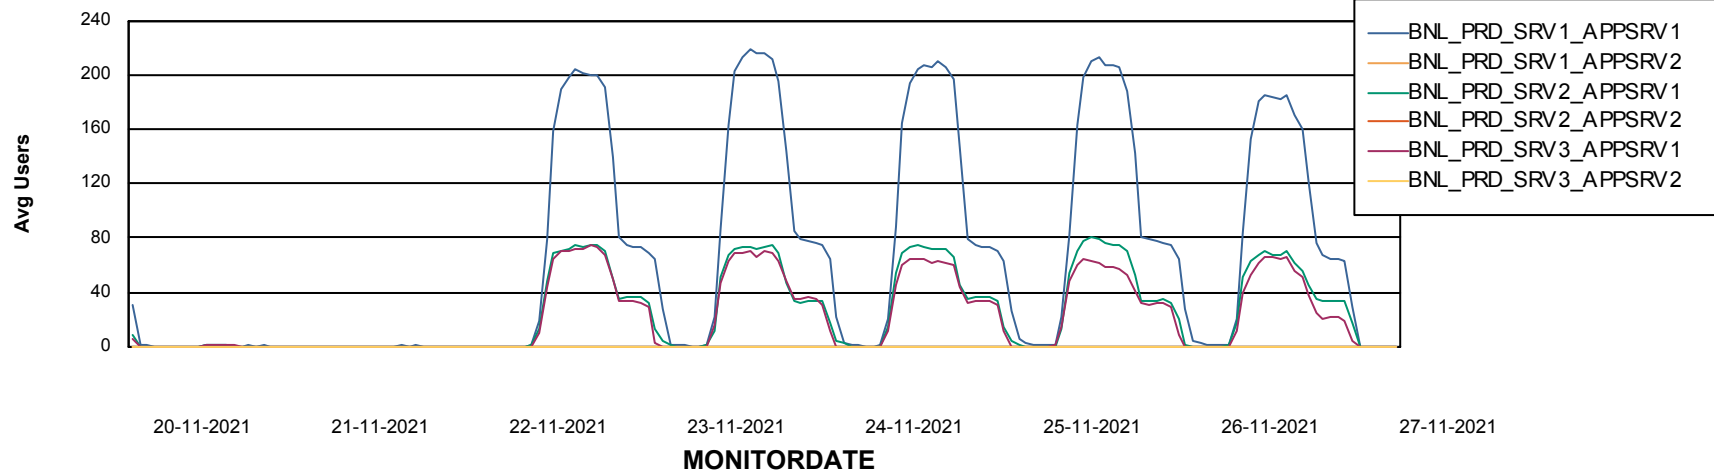

Database Performance BNLDB_Production

Weekly SLA Customer Report

Customer BNL_Production
 Database ID 83

DATABASE SIZE BNLDB_Production

Database growth over last month

Database Tablespace BNLDB_Production

Date	Tablespace Name	Filesize (Gb)	Usedsize (Gb)	Percentage free
27-11-2021	ABSDATA	122	68	44
	INDX	340	145	57
26-11-2021	ABSDATA	122	68	44
	INDX	340	145	57
25-11-2021	ABSDATA	122	68	44
	INDX	340	145	57
24-11-2021	ABSDATA	122	68	44
	INDX	340	145	57
23-11-2021	ABSDATA	122	68	44
	INDX	340	144	58
22-11-2021	ABSDATA	122	68	44
	INDX	340	144	58
21-11-2021	ABSDATA	122	68	44
	INDX	340	144	58

Weekly SLA Customer Report

Customer BNL_Production
Database ID 83

ABSSolute Application Server Services

Avg memory used per ABS Server Service

Avg users per day per ABS server

Weekly SLA Customer Report

Customer BNL_Production
Database ID 83