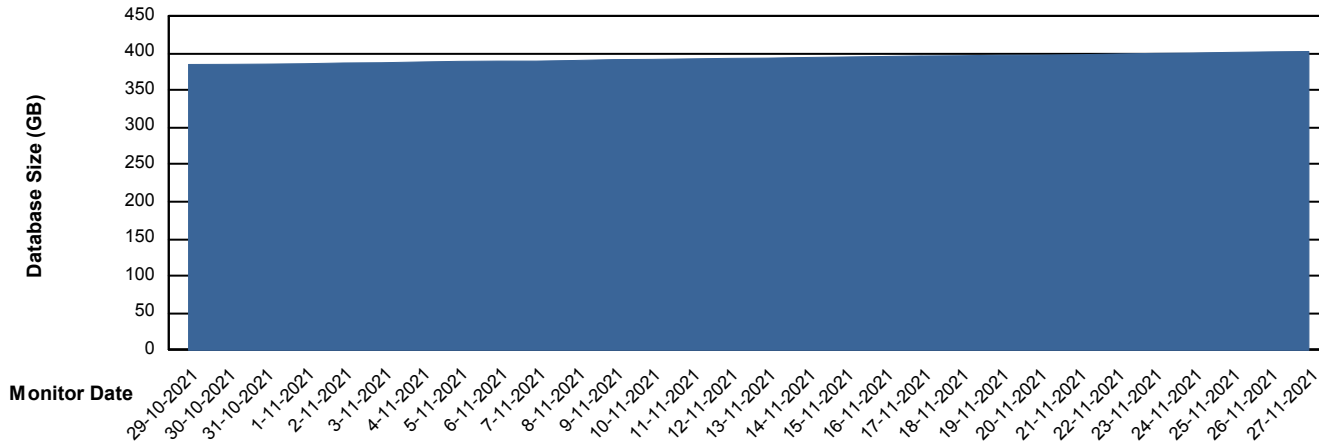

# Weekly SLA Customer Report

Customer BGG\_Production  
Database ID 58

DATABASE SIZE BGGDB\_BI

### Database growth over last month

DATABASE SIZE BGGDB\_Production

### Database growth over last month