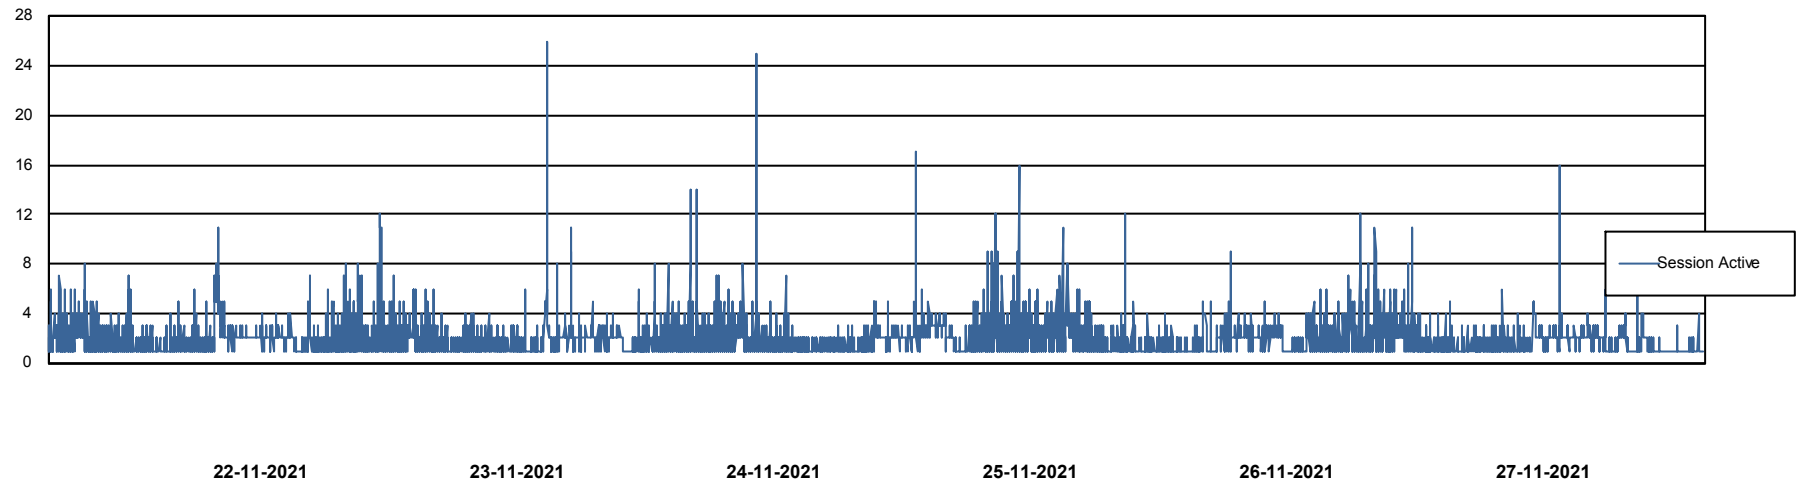

Database Performance BGGDB_Production

DB Processes Max 300
DB Sessions Max 474