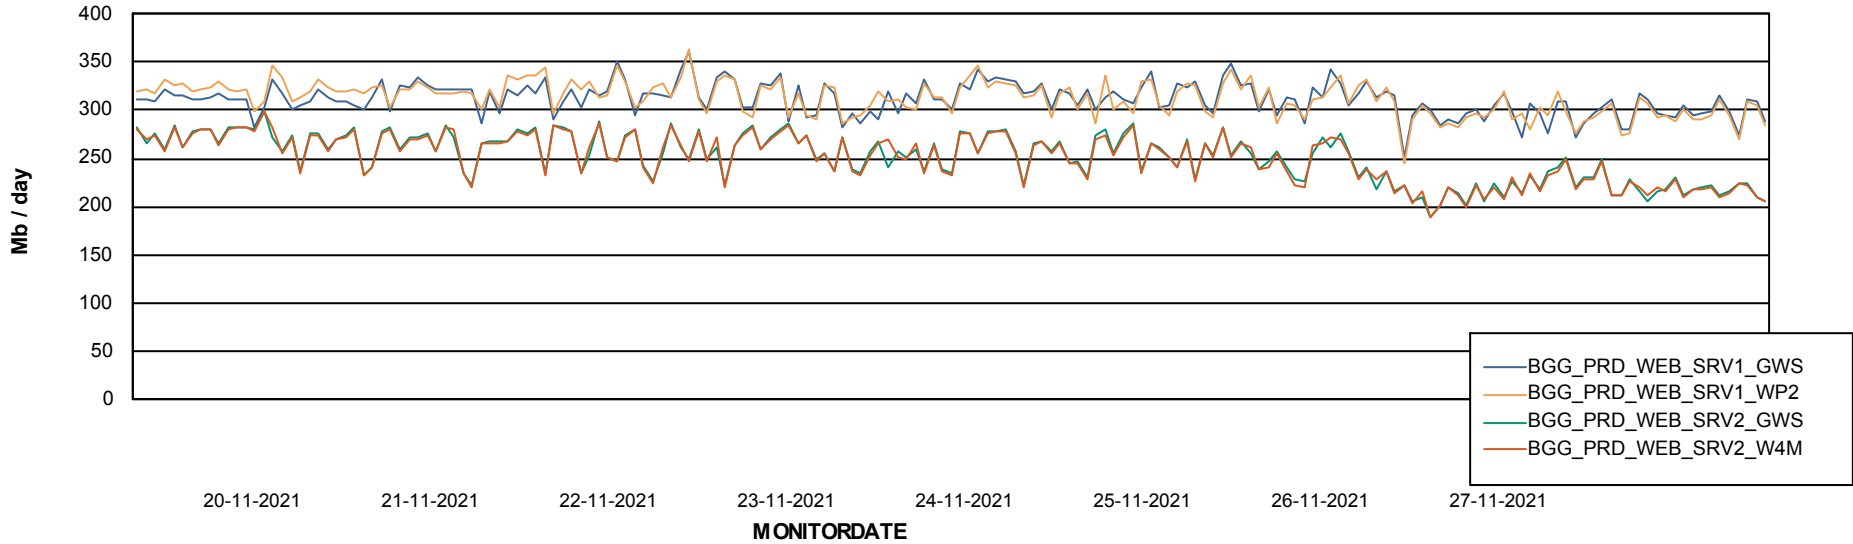

ABSSolute Web Component Services

Avg memory used per ABS Web component