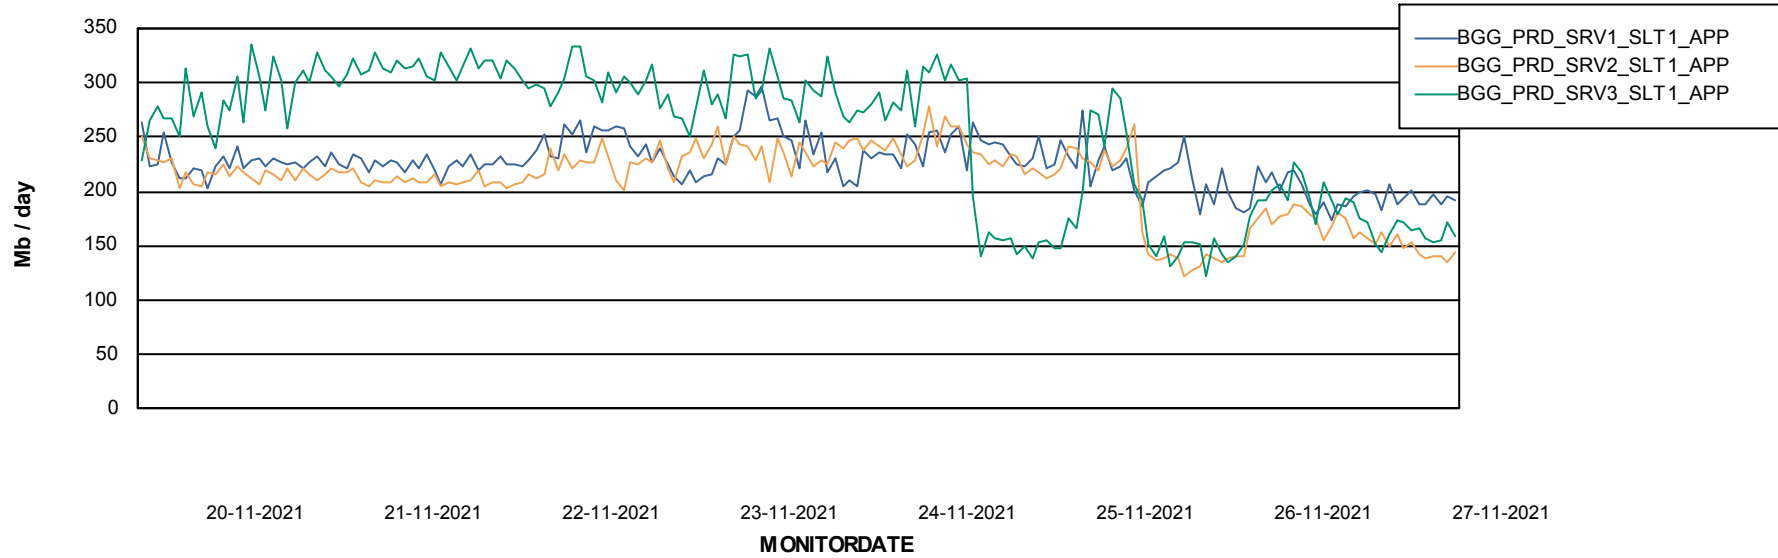

ABSSolute Application Server Services

Avg memory used per ABS Server Service