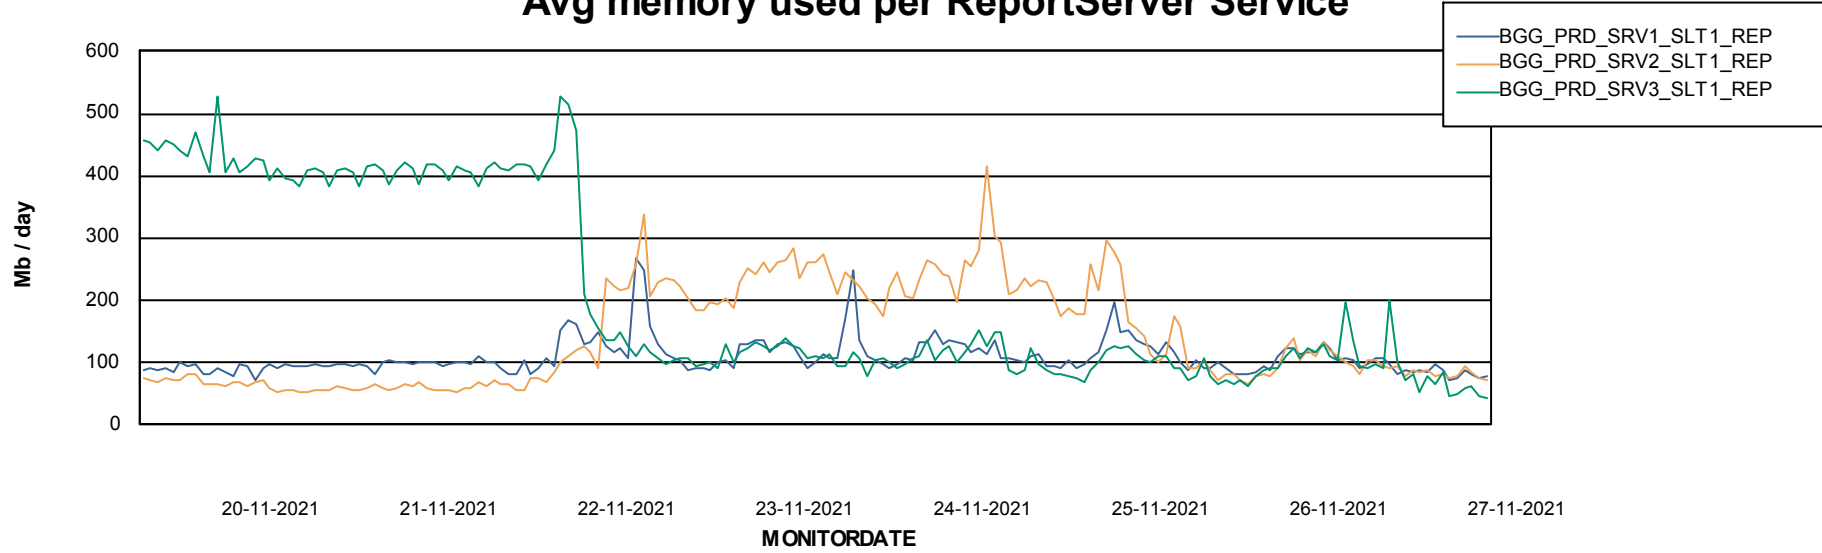

ABSSolute Application ReportServer Services

Avg memory used per ReportServer Service