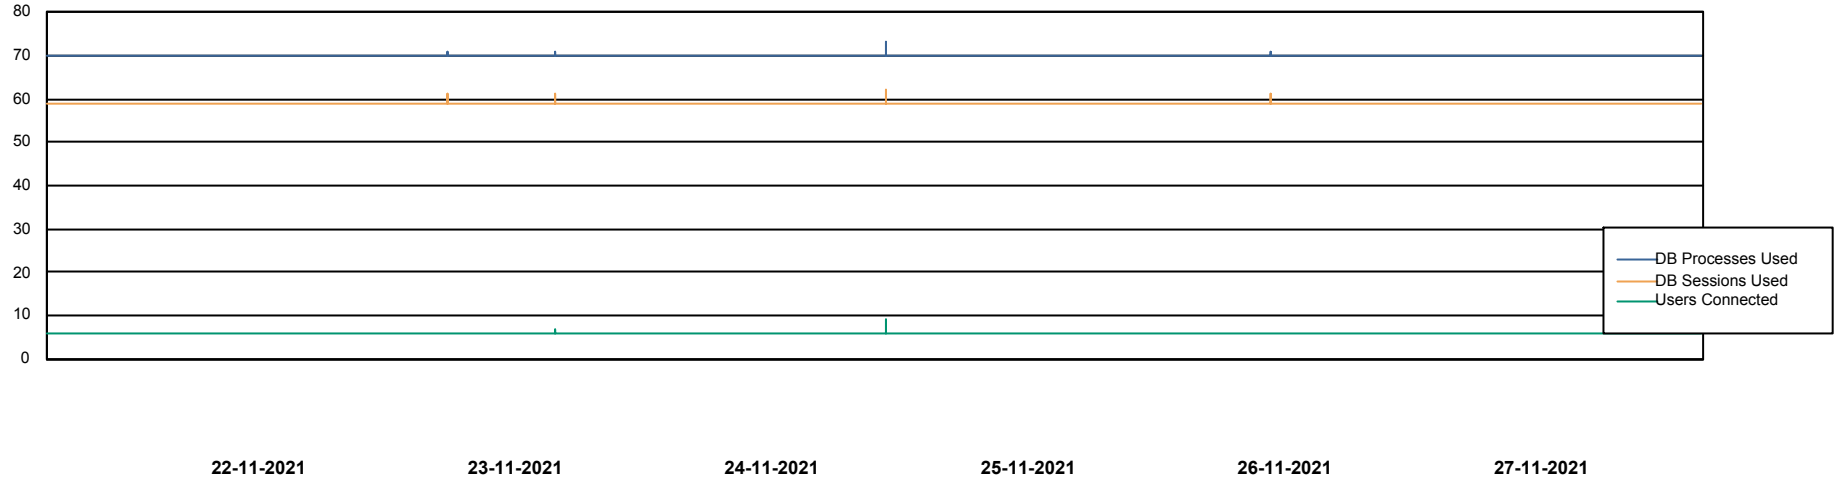

Database Performance BGGDB_Standby

DB Processes Max 300
DB Sessions Max 474