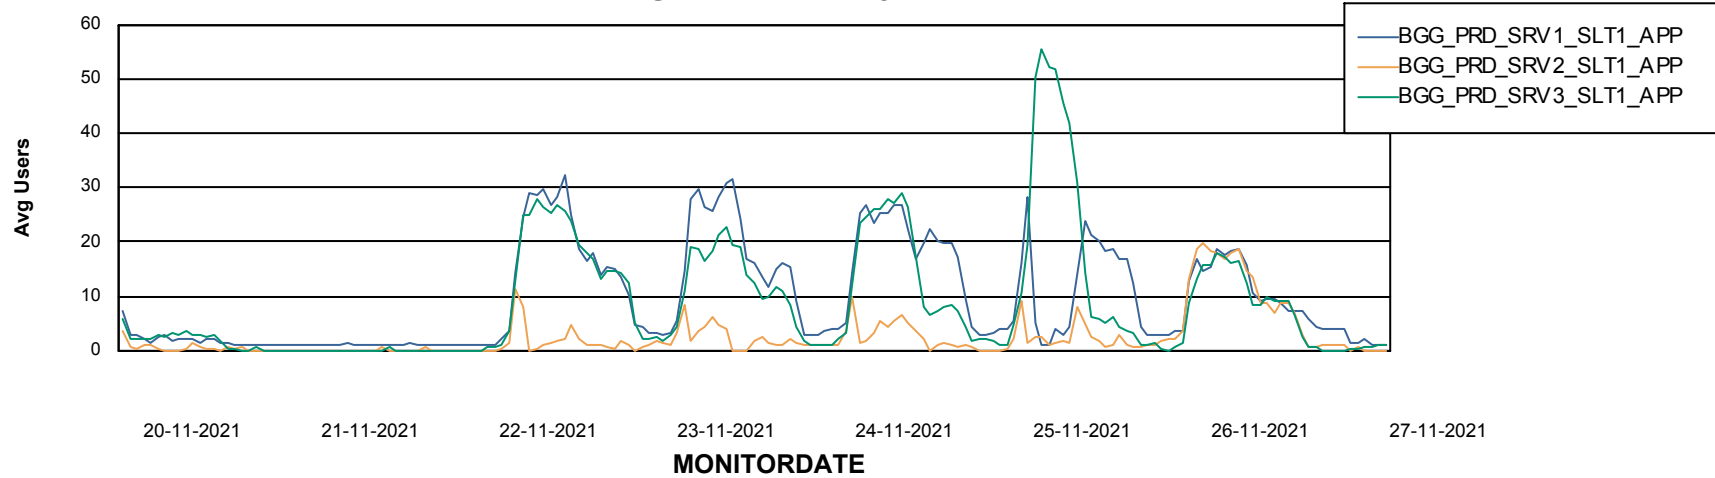

Avg users per day per ABS server