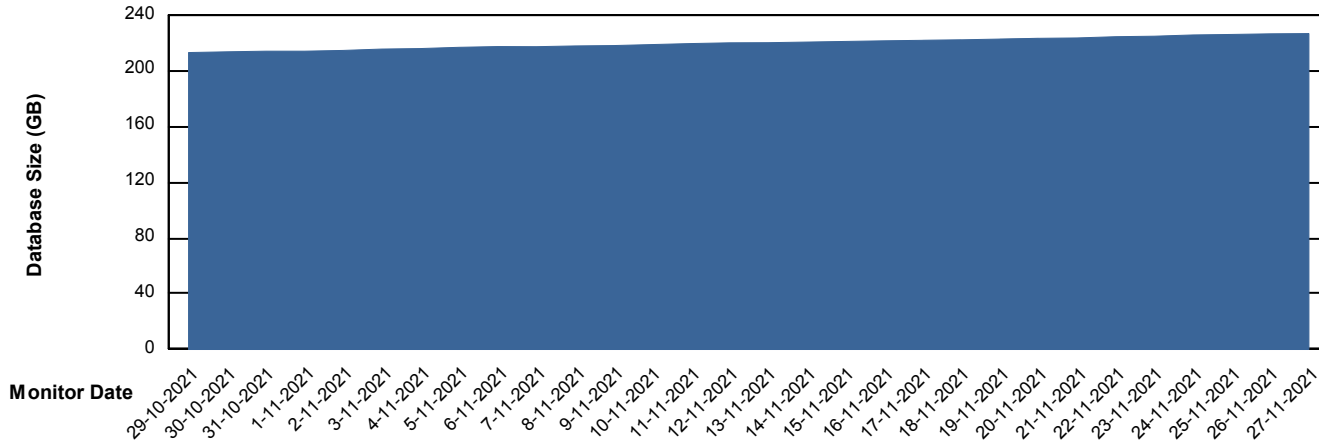

DATABASE SIZE BGGDB_BI

Database growth over last month