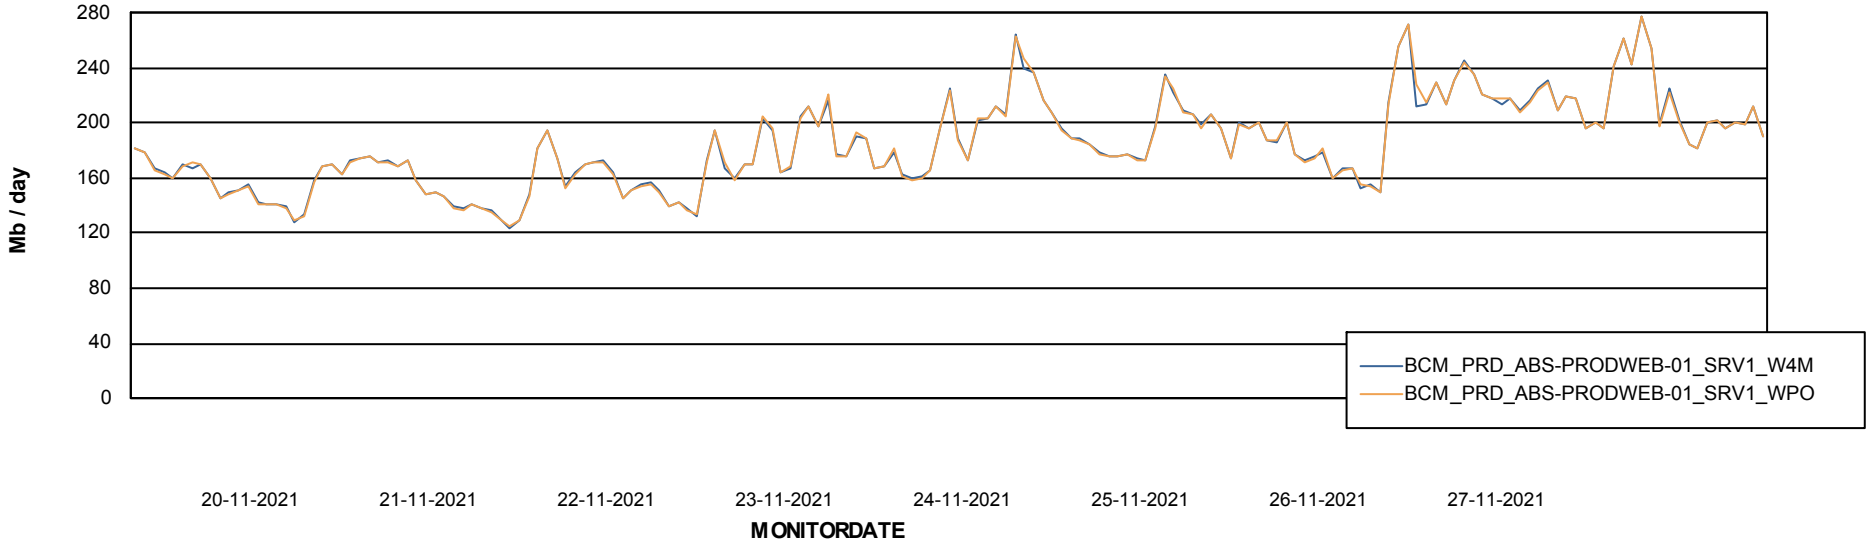

ABSSolute Web Component Services

Avg memory used per ABS Web component