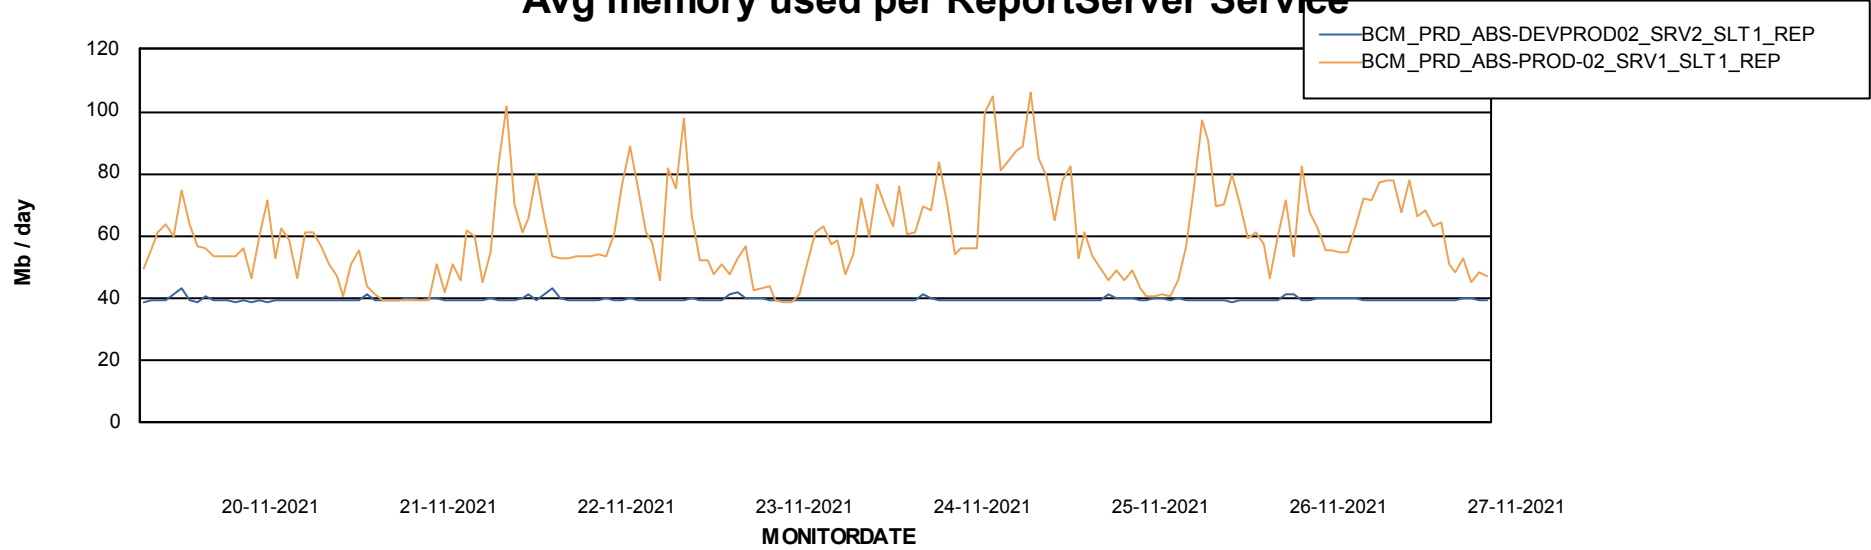

ABSSolute Application ReportServer Services

Avg memory used per ReportServer Service