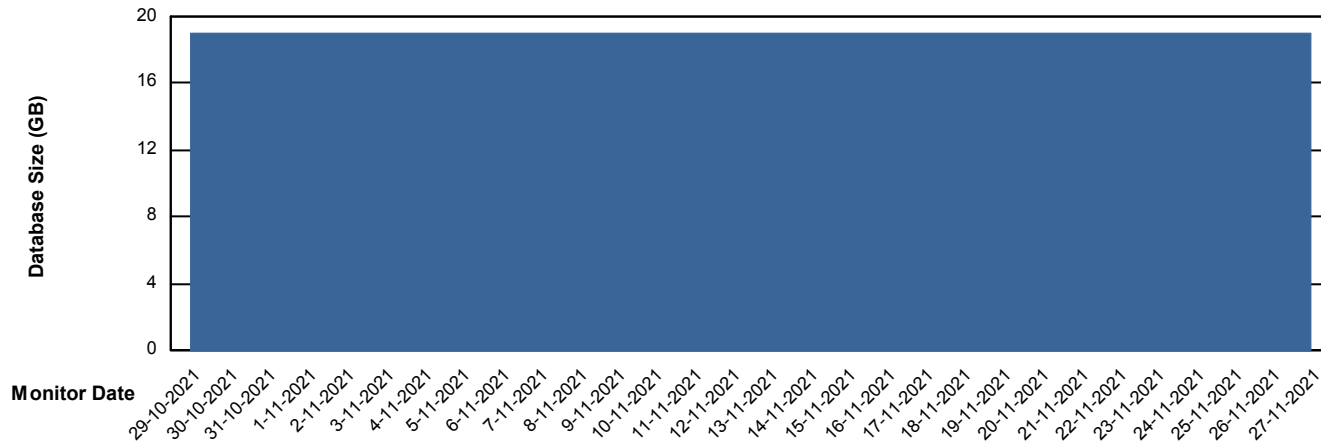

DATABASE SIZE BCMDB_ABS1 Production Database

Database growth over last month