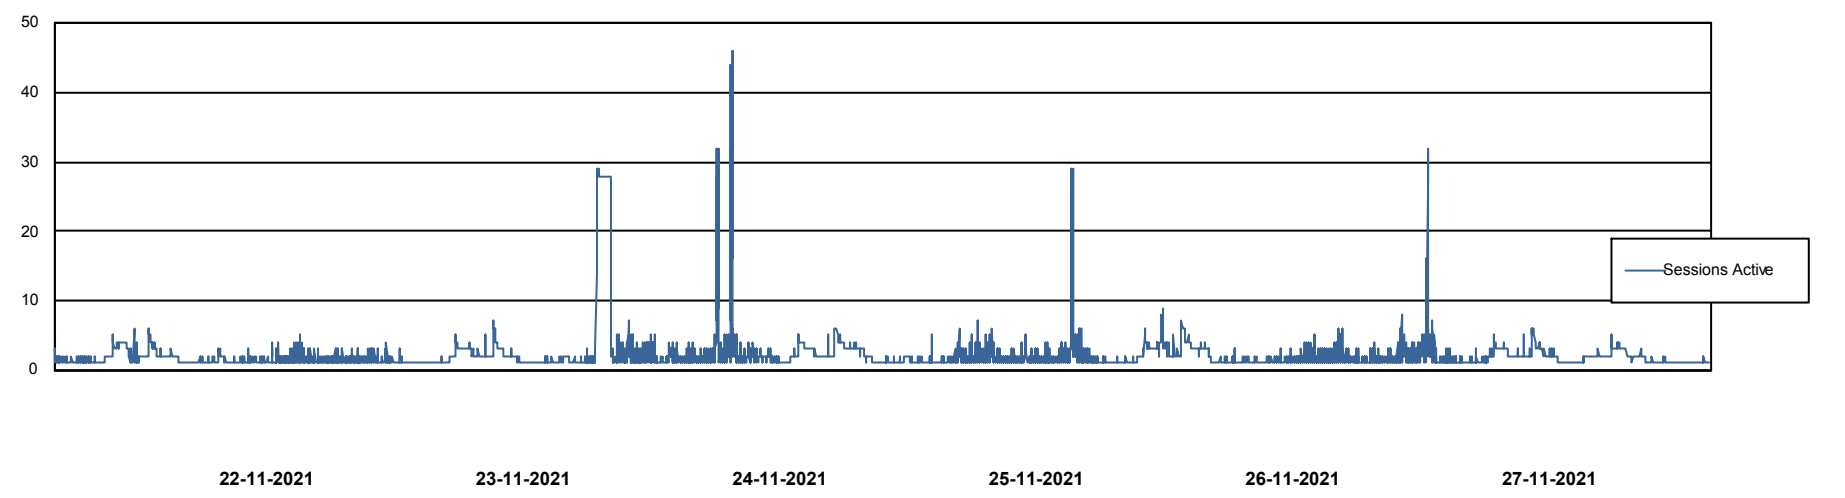

Database Performance AUJ_DB1_Primary