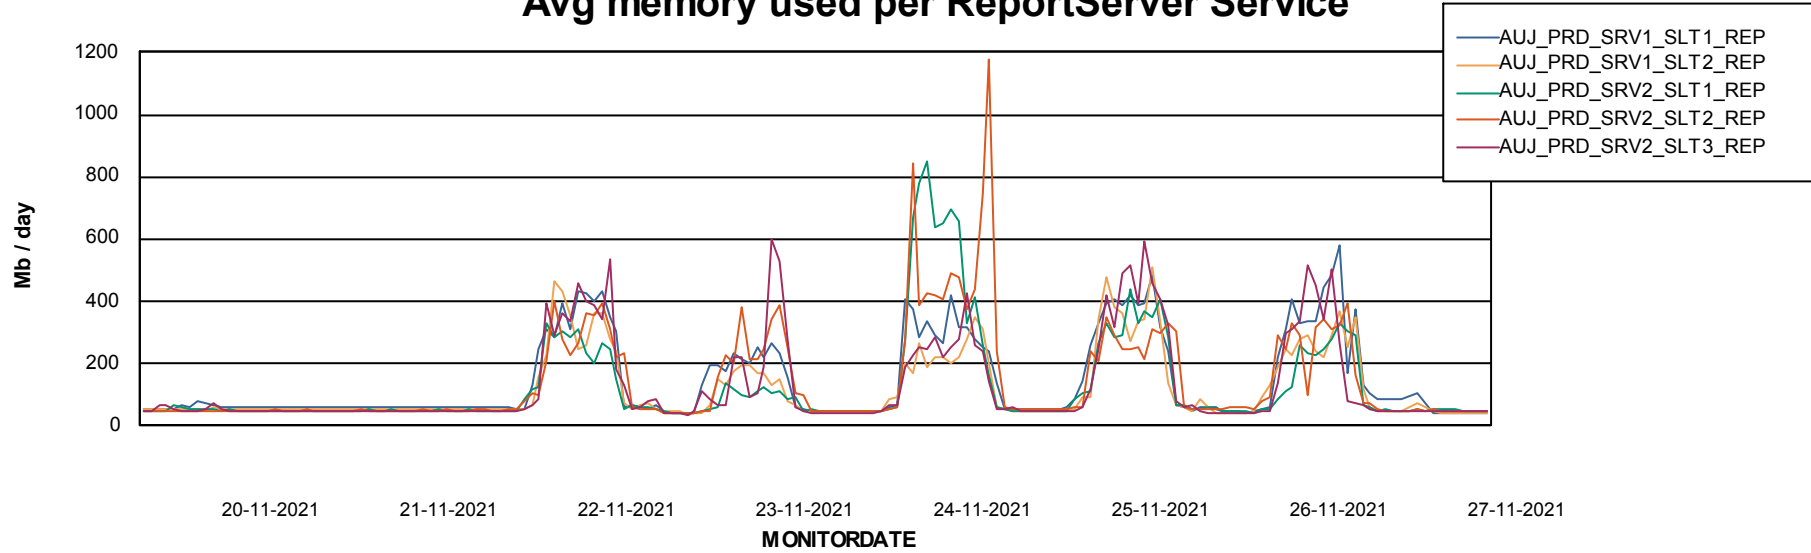

ABSSolute Application ReportServer Services

Avg memory used per ReportServer Service