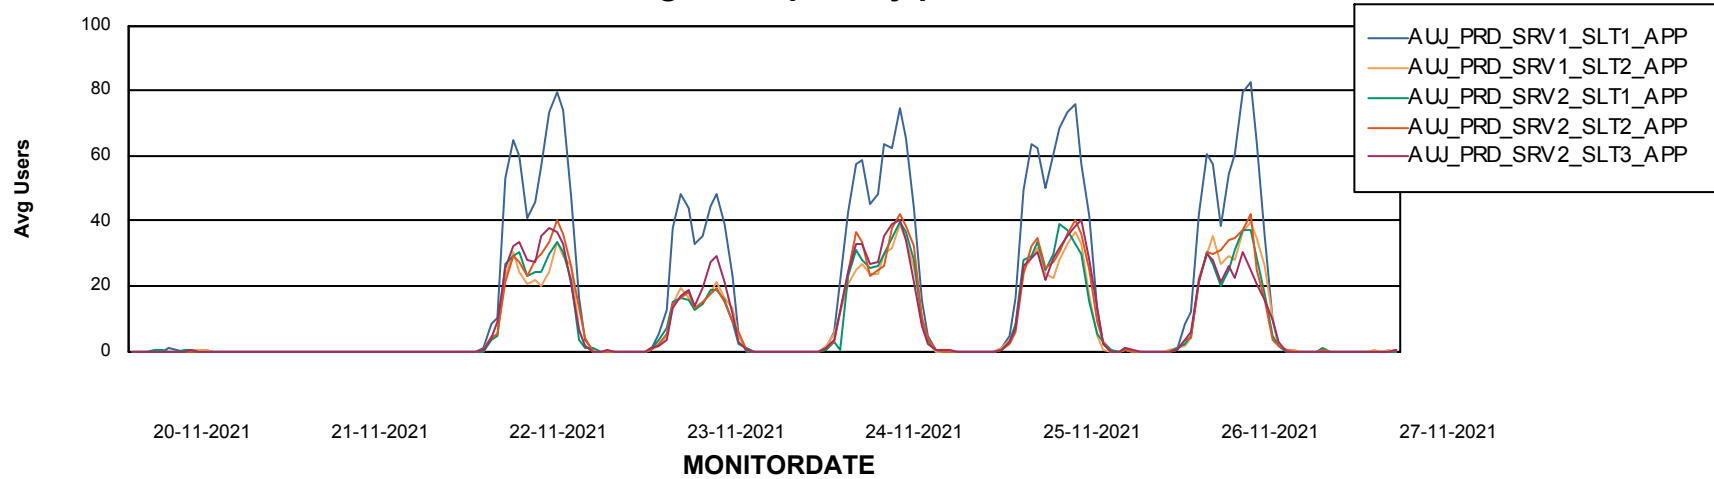

Avg users per day per ABS server