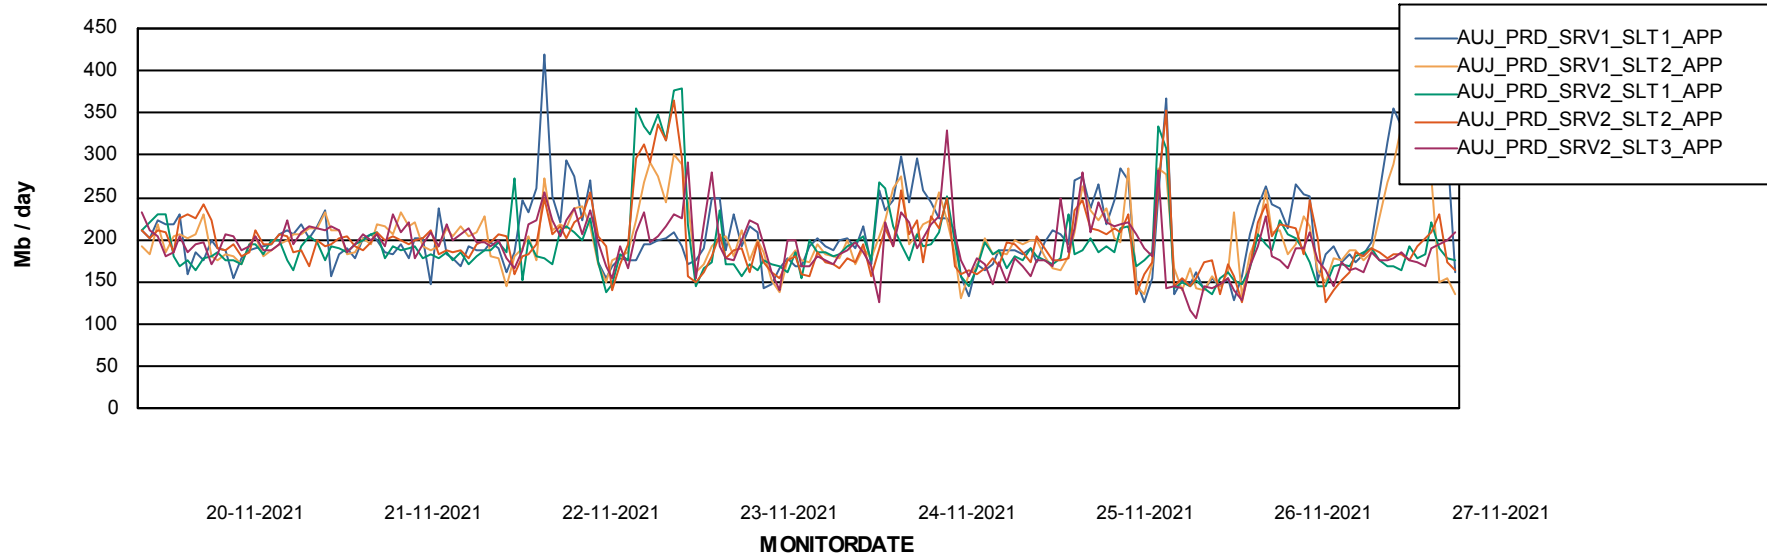

ABSSolute Application Server Services

Avg memory used per ABS Server Service