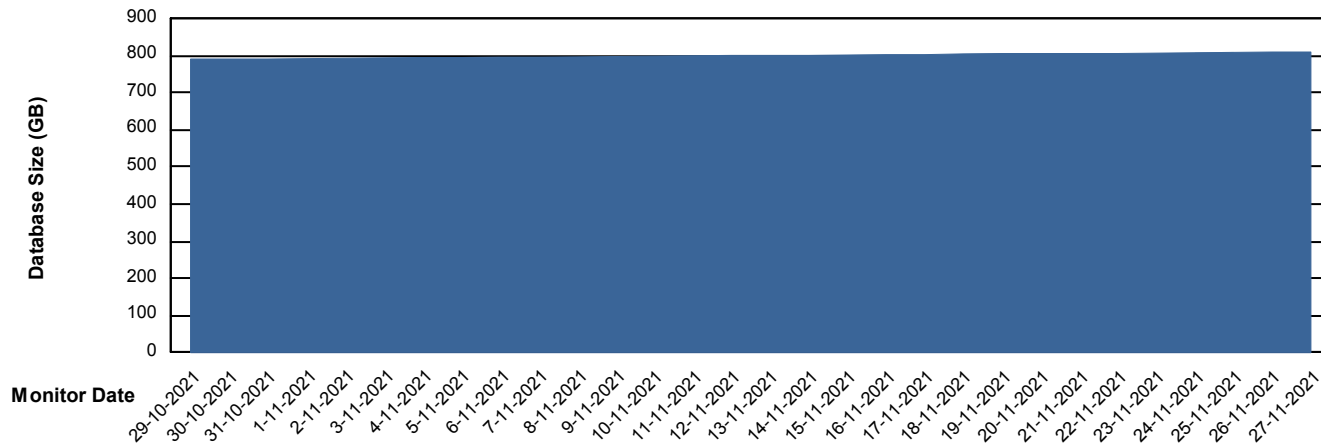

DATABASE SIZE AUJ_DB1_Primary

Database growth over last month