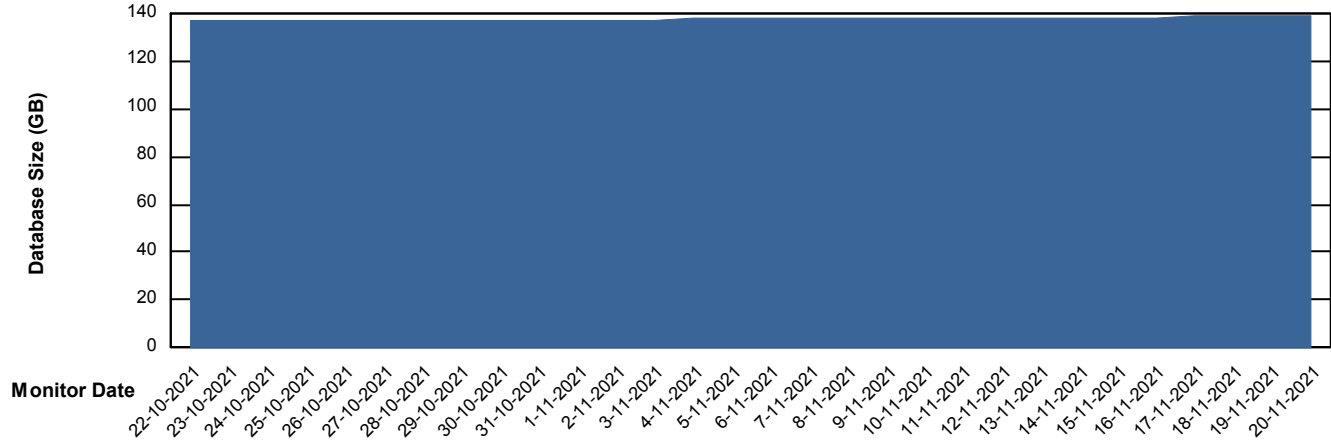

DB Processes Max 300

Weekly SLA Customer Report

Customer VOS_Production
Database ID 68

Database Performance VOSDB_Standby

DB Processes Max 500

20-11-2021

Weekly SLA Customer Report

Customer VOS_Production
Database ID 68

DATABASE SIZE VOSDB_BI

Database growth over last month

DATABASE SIZE VOSDB_Production

Database growth over last month

Weekly SLA Customer Report

Customer VOS_Production
 Database ID 68

Database Tablespace VOSDB_BI