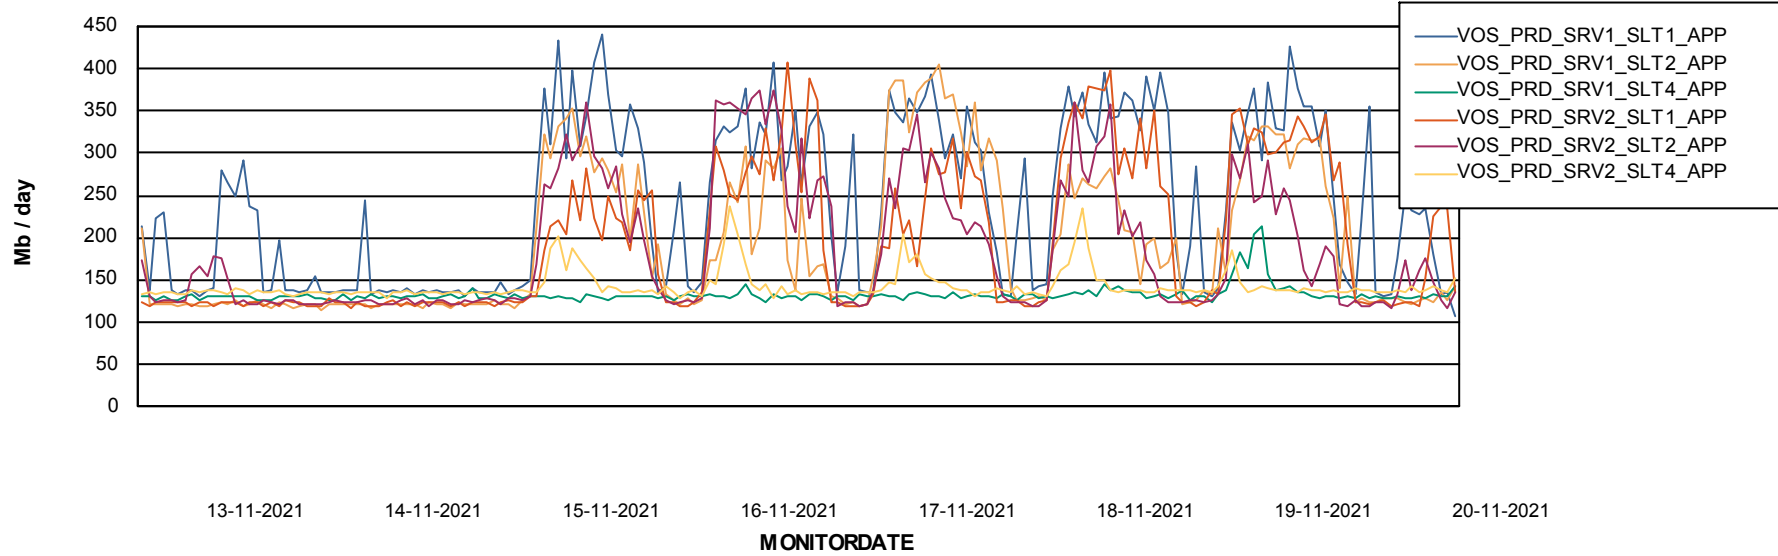

ABSSolute Application Server Services

Avg memory used per ABS Server Service