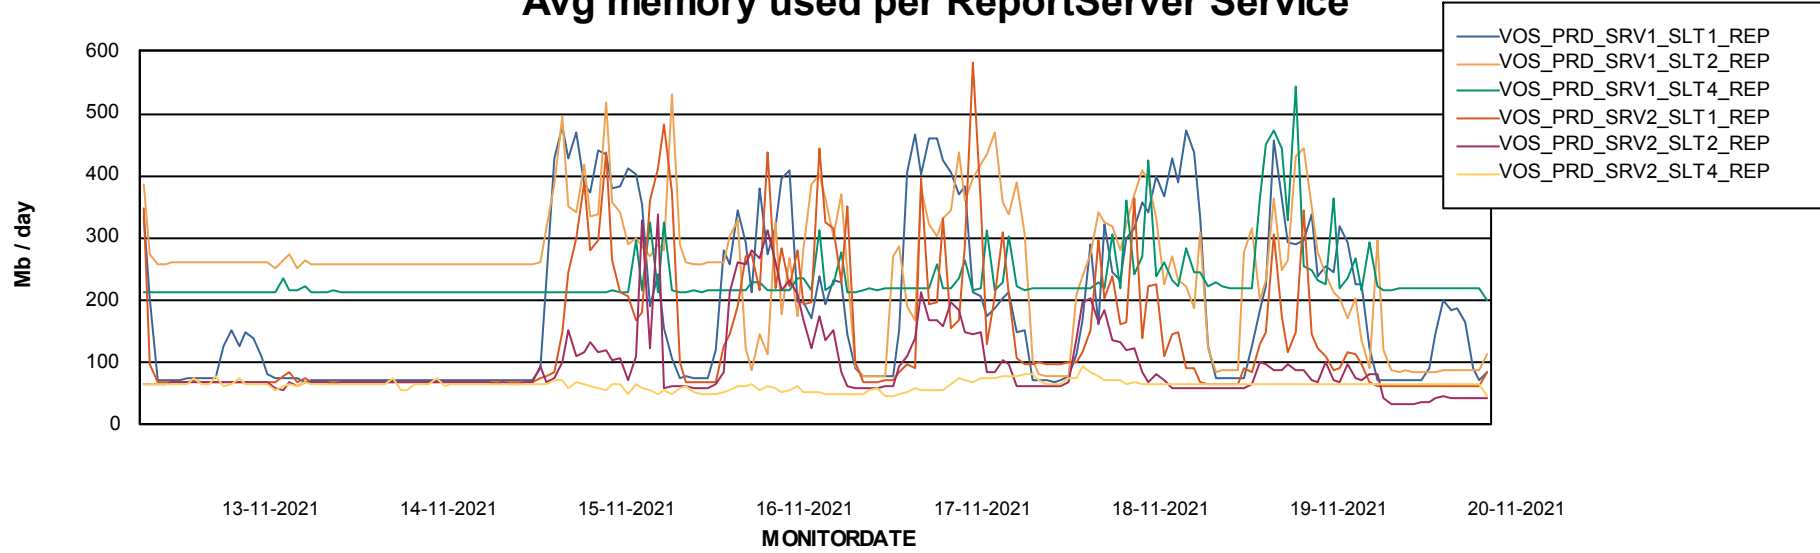

ABSSolute Application ReportServer Services

Avg memory used per ReportServer Service