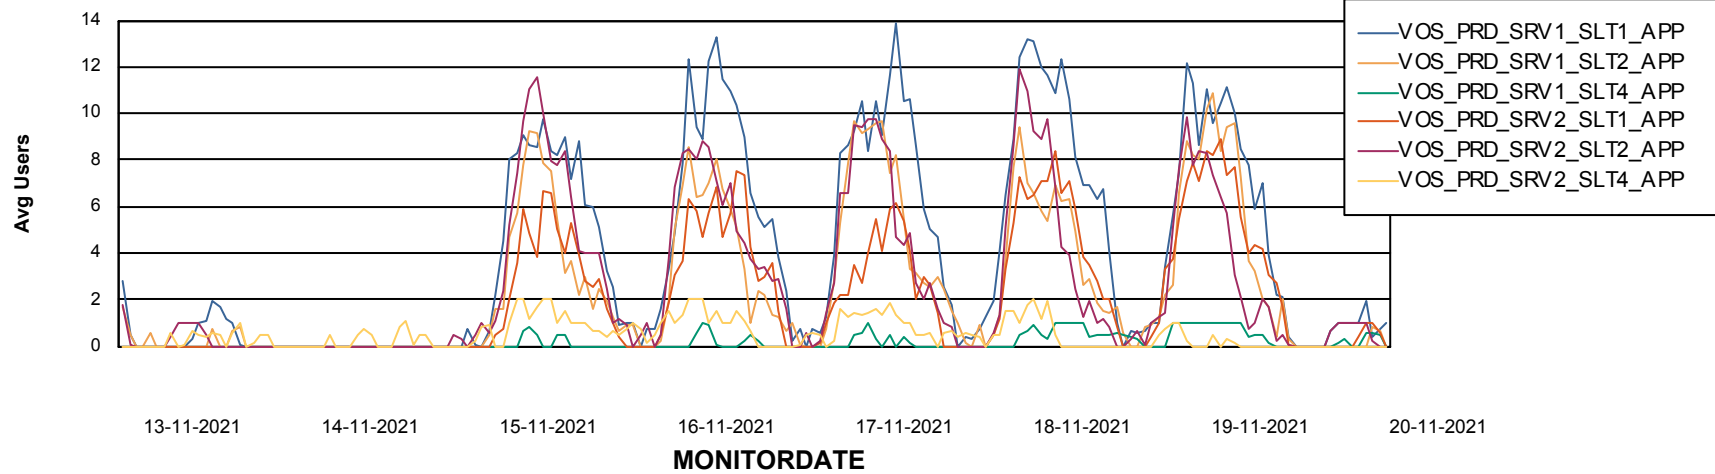

Weekly SLA Customer Report

Customer VOS_Production
Database ID 68

ABSSolute Application Server Services

Avg memory used per ABS Server Service

Avg users per day per ABS server

Weekly SLA Customer Report

Customer VOS_Production
Database ID 68