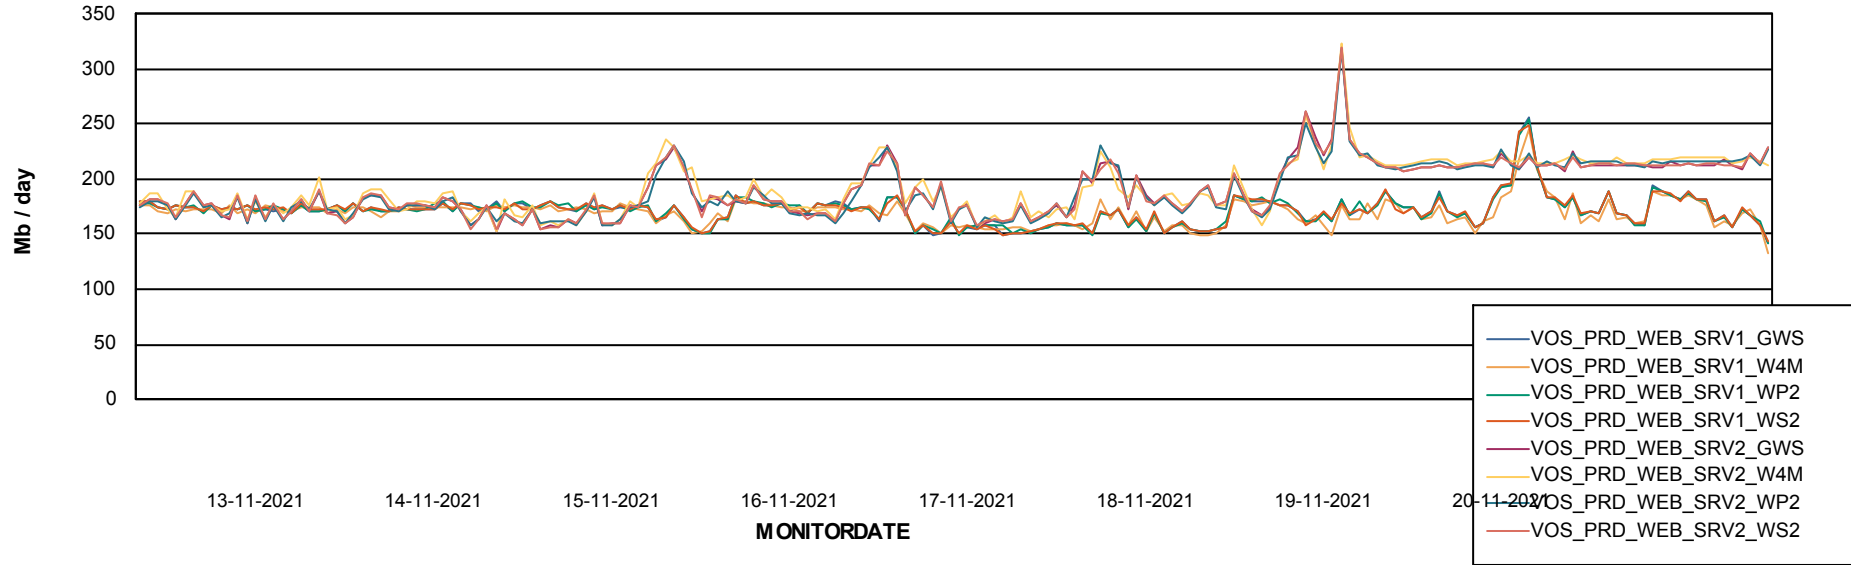

ABSSolute Application ReportServer Services

Avg memory used per ReportServer Service

Weekly SLA Customer Report

Customer VOS_Production
Database ID 68

ABSSolute Web Component Services

Avg memory used per ABS Web component