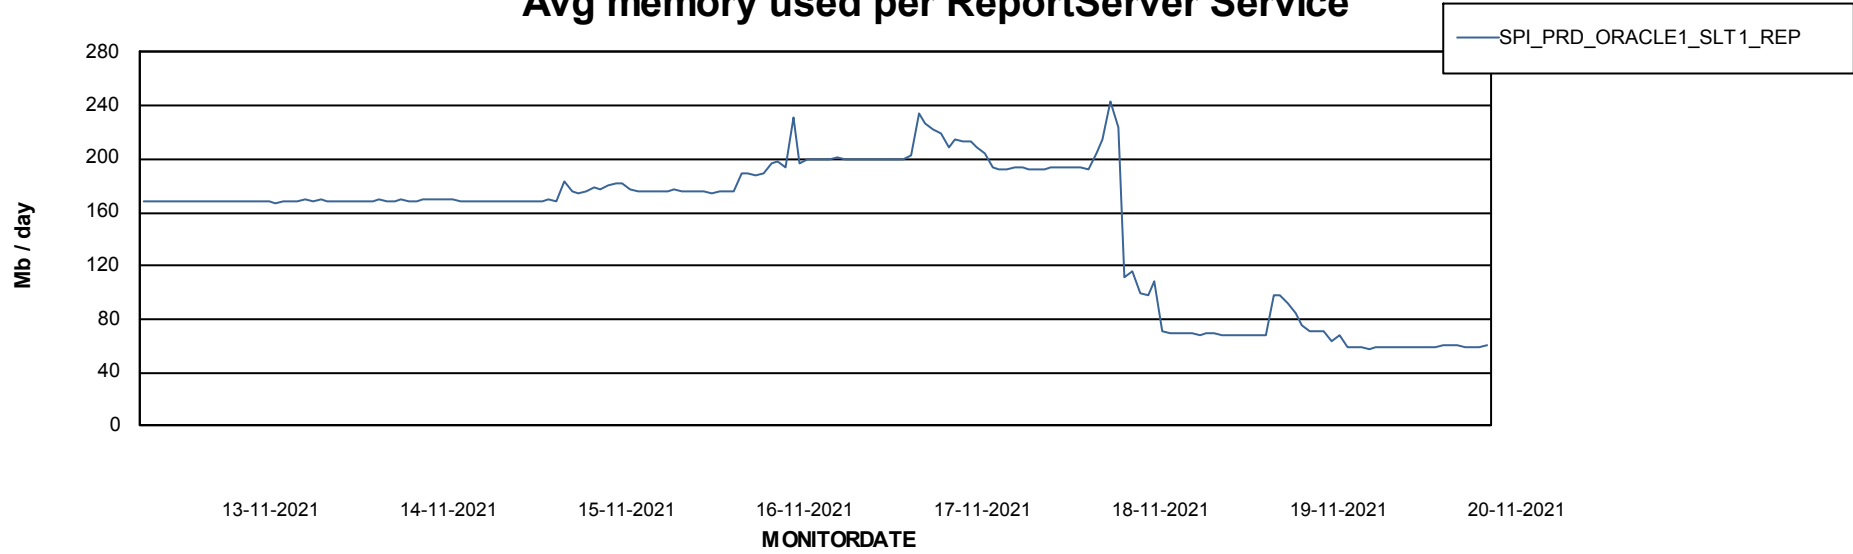

ABSSolute Application ReportServer Services

Avg memory used per ReportServer Service