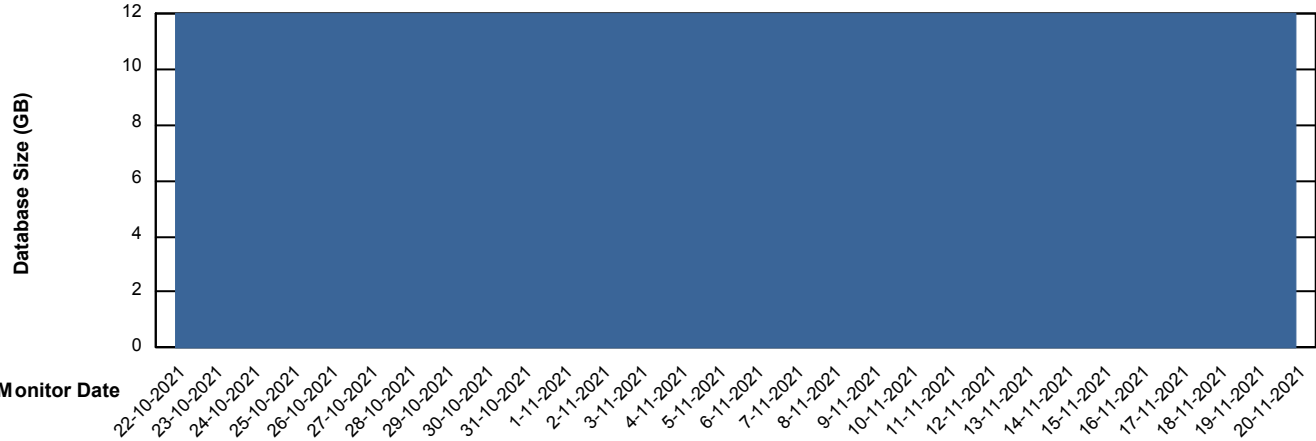

DB Processes Max 500

Weekly SLA Customer Report

Customer SPI_Production
 Database ID 49

DATABASE SIZE SPIDB_Production

Database growth over last month

Database Tablespace SPIDB_Production

Date	Tablespace Name	Filesize (Gb)	Usedsize (Gb)	Percentage free
20-11-2021	ABSDATA	5	2	54
	INDX	8	4	53
19-11-2021	ABSDATA	5	2	54
	INDX	8	4	53
18-11-2021	ABSDATA	5	2	54
	INDX	8	4	53
17-11-2021	ABSDATA	5	2	54
	INDX	8	4	53
16-11-2021	ABSDATA	5	2	54
	INDX	8	4	53
15-11-2021	ABSDATA	5	2	54
	INDX	8	4	53
14-11-2021	ABSDATA	5	2	54
	INDX	8	4	53