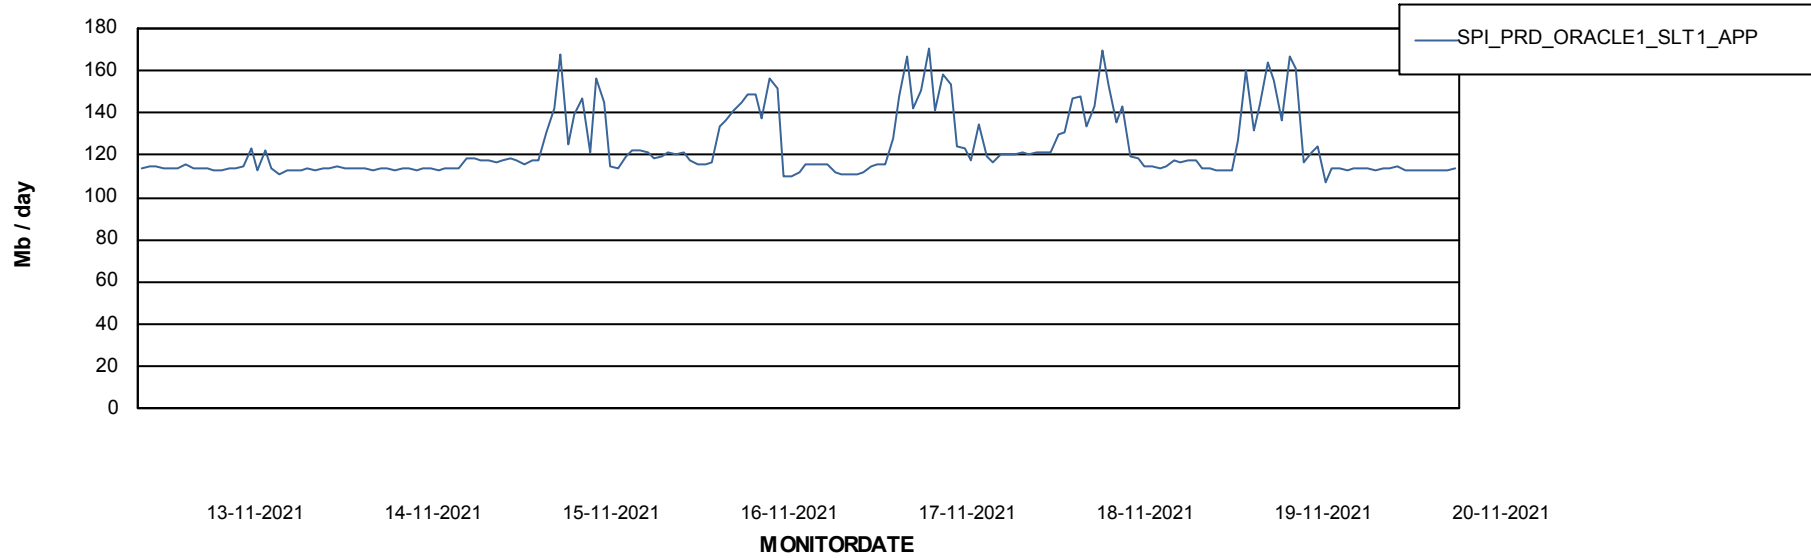

Weekly SLA Customer Report

Customer SPI_Production
Database ID 49

Database Performance SPIDB_Production

DB Processes Max 500

Weekly SLA Customer Report

Customer SPI_Production
Database ID 49

Database Performance SPIDB_Standby

DB Processes Max 500

Weekly SLA Customer Report

Customer SPI_Production
 Database ID 49

DATABASE SIZE SPIDB_Production

Database growth over last month

Database Tablespace SPIDB_Production

Date	Tablespace Name	Filesize (Gb)	Usedsize (Gb)	Percentage free
20-11-2021	ABSDATA	5	2	54
	INDX	8	4	53
19-11-2021	ABSDATA	5	2	54
	INDX	8	4	53
18-11-2021	ABSDATA	5	2	54
	INDX	8	4	53
17-11-2021	ABSDATA	5	2	54
	INDX	8	4	53
16-11-2021	ABSDATA	5	2	54
	INDX	8	4	53
15-11-2021	ABSDATA	5	2	54
	INDX	8	4	53
14-11-2021	ABSDATA	5	2	54
	INDX	8	4	53

Weekly SLA Customer Report

Customer SPI_Production
Database ID 49

ABSSolute Application Server Services

Avg memory used per ABS Server Service

Avg users per day per ABS server

Weekly SLA Customer Report

Customer SPI_Production
Database ID 49