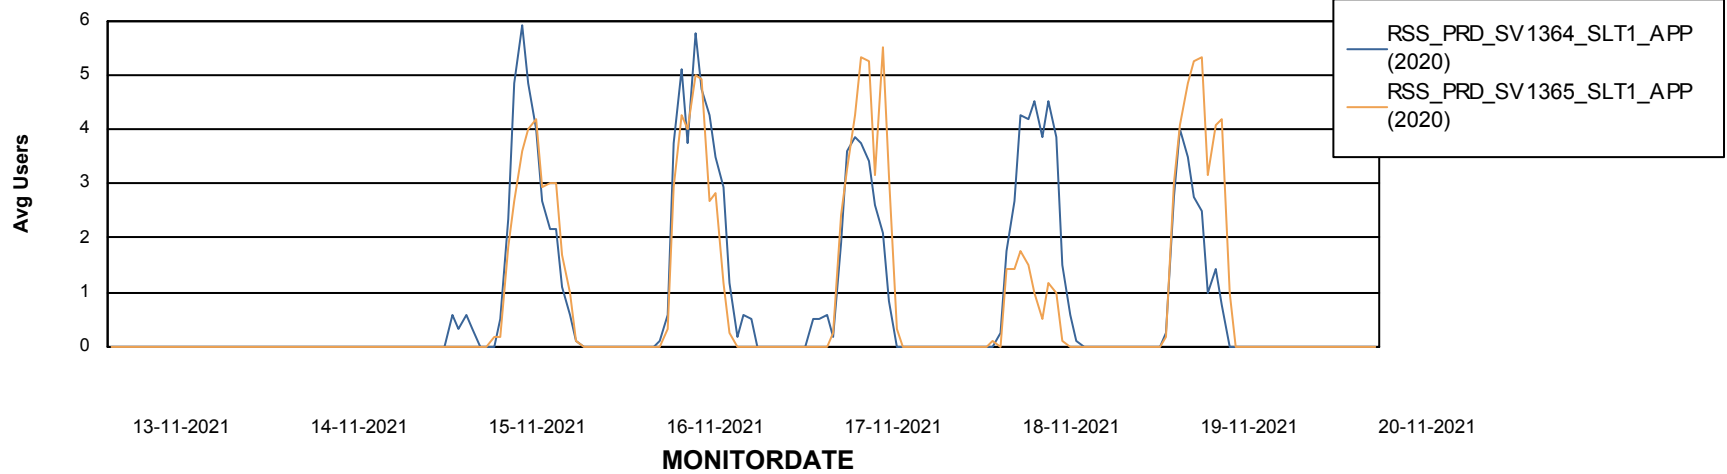

Avg users per day per ABS server