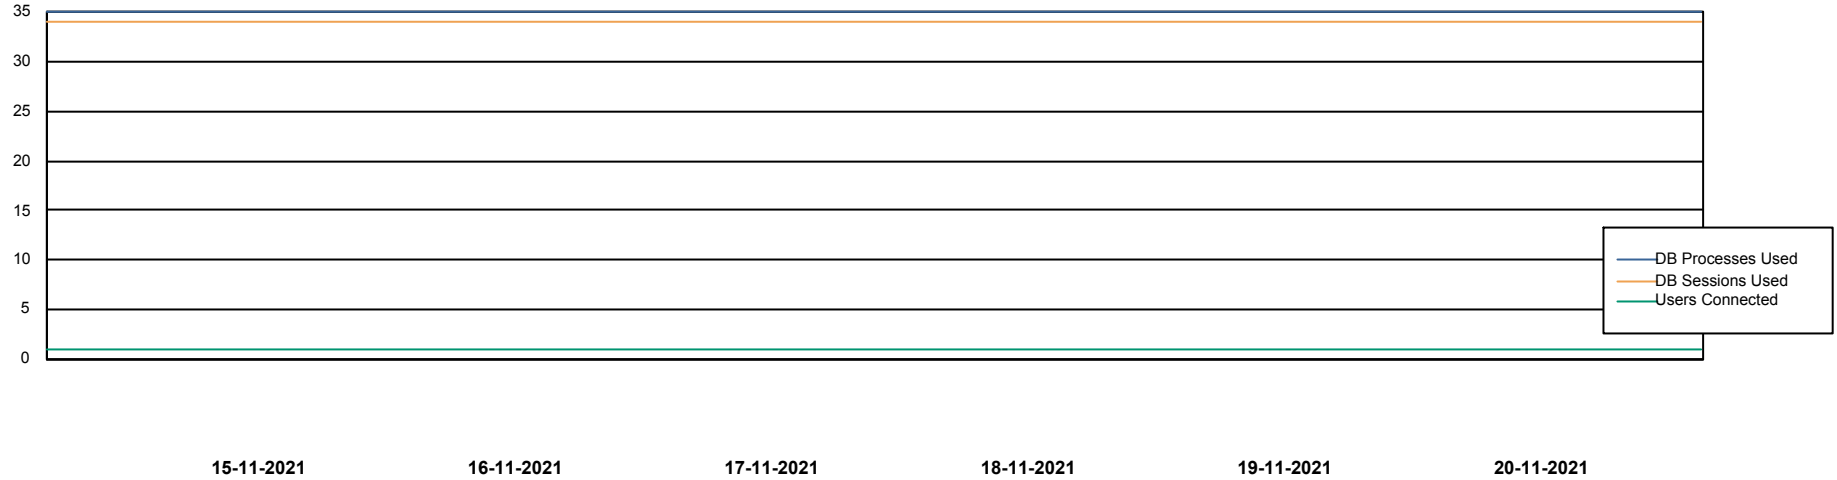

Database Performance RSS_DB_Standby (2020)

DB Processes Max 300
DB Sessions Max 472