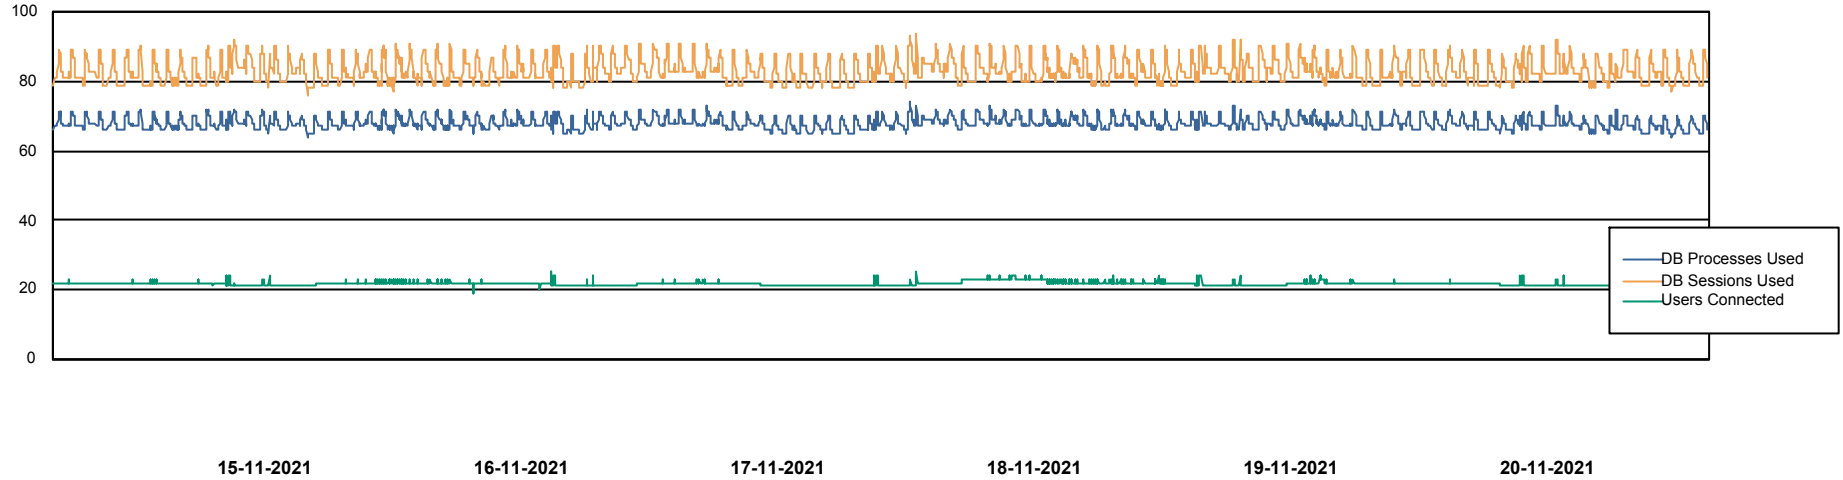

Database Performance RSS_DB_Primary (2020)

DB Processes Max 300
DB Sessions Max 472