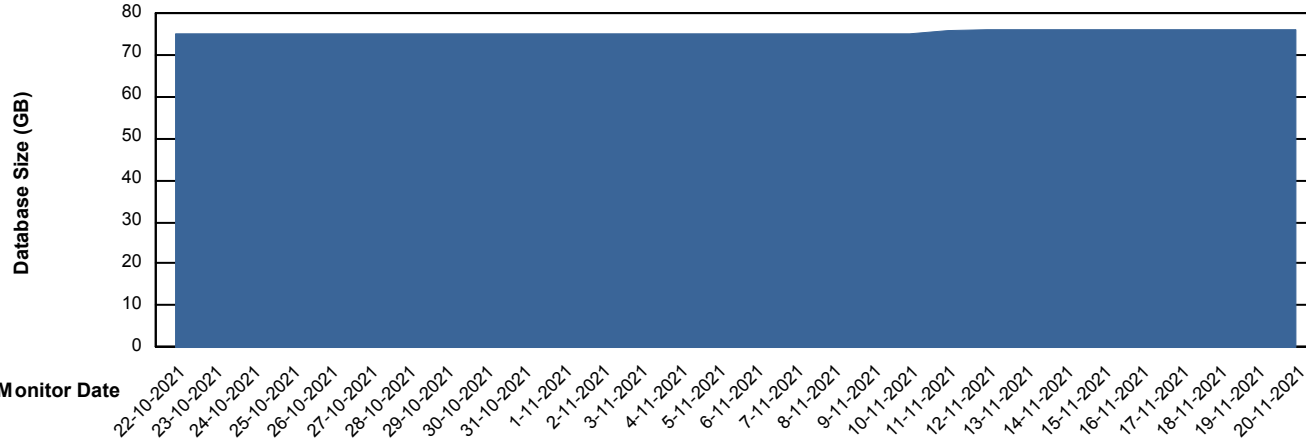

DATABASE SIZE RSS_DB_Primary (2020)

Database growth over last month

Database Tablespace RSS_DB_Primary (2020)

Date	Tablespace Name	Filesize (Gb)	Usedsize (Gb)	Percentage free
20-11-2021	ABSDATA	42	35	17
	INDX	48	39	19
19-11-2021	ABSDATA	42	35	17
	INDX	48	39	19
18-11-2021	ABSDATA	42	35	17
	INDX	48	39	19
17-11-2021	ABSDATA	42	35	17
	INDX	48	39	19
16-11-2021	ABSDATA	42	35	17
	INDX	48	39	19
15-11-2021	ABSDATA	42	35	17
	INDX	48	39	19
14-11-2021	ABSDATA	42	35	17
	INDX	48	39	19