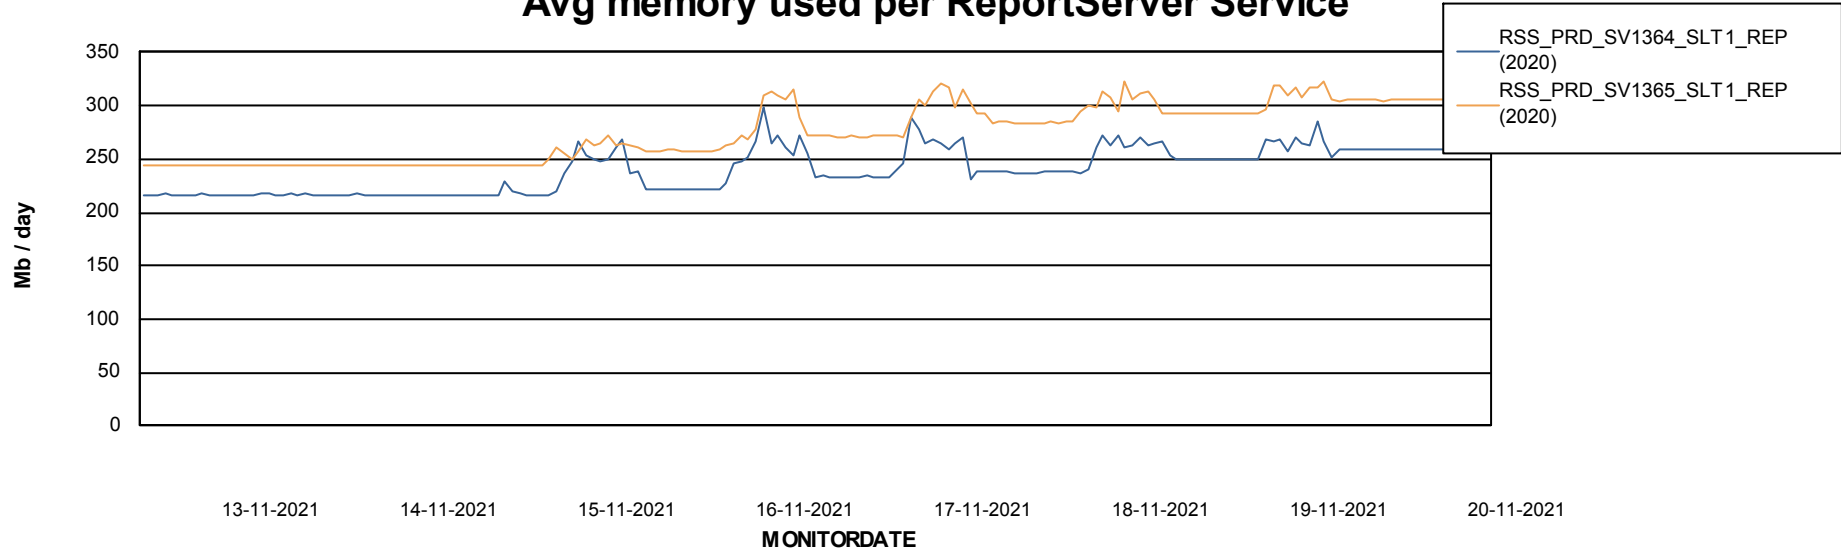

ABSSolute Application ReportServer Services

Avg memory used per ReportServer Service