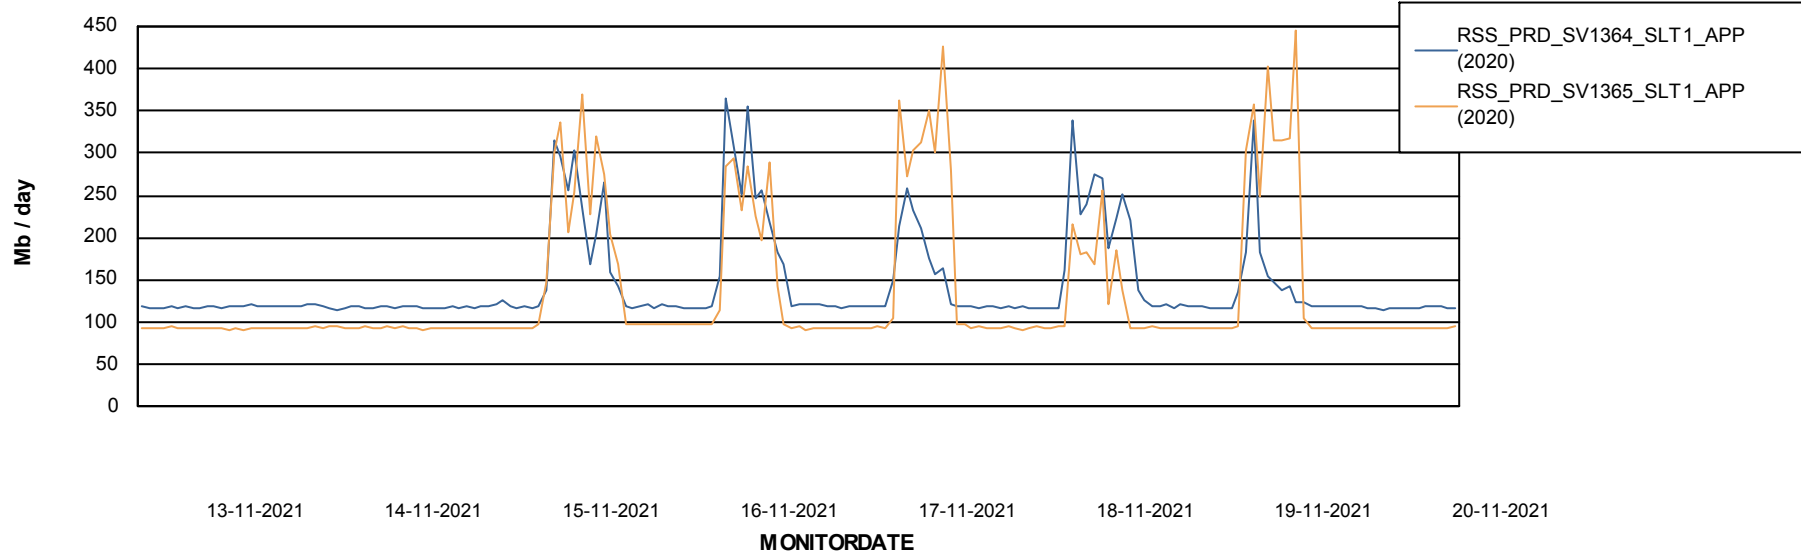

ABSSolute Application Server Services

Avg memory used per ABS Server Service