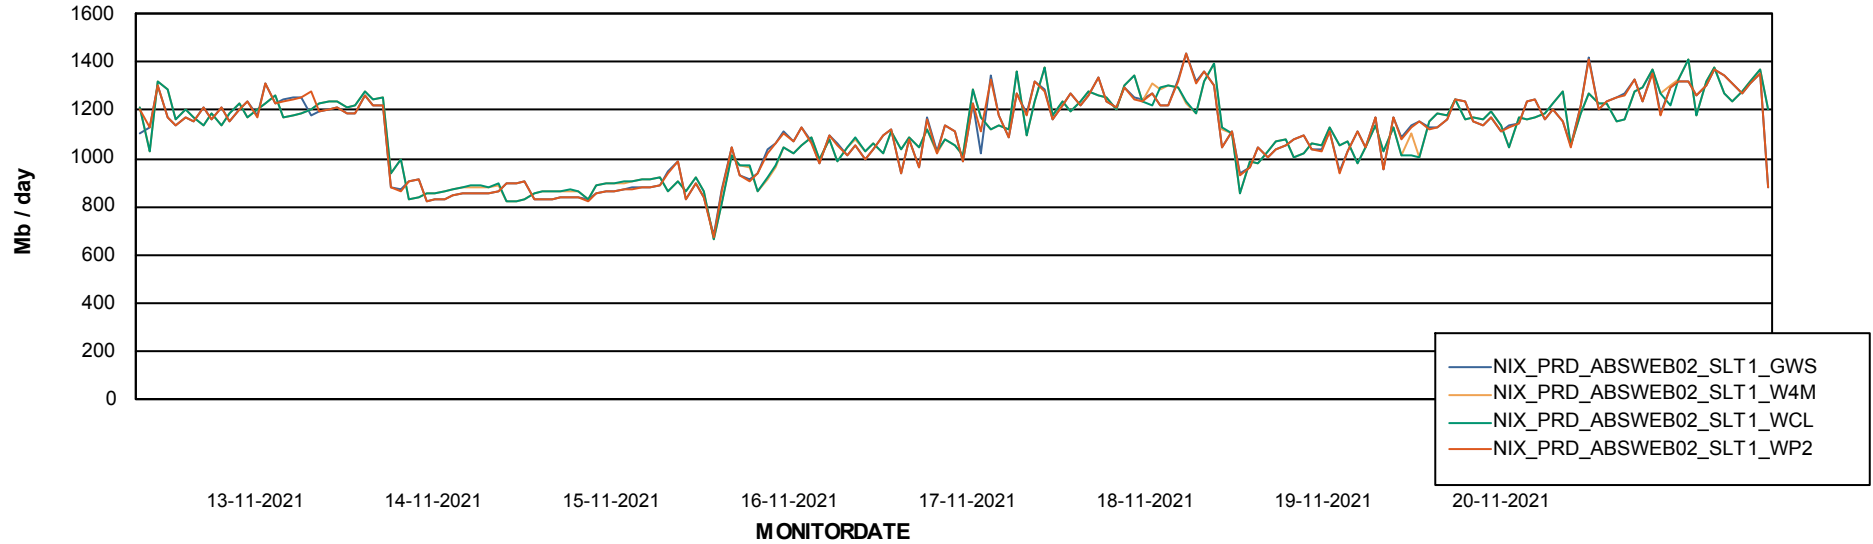

ABSSolute Application ReportServer Services

Avg memory used per ReportServer Service

Weekly SLA Customer Report

Customer NIX_Production
Database ID 51

ABSSolute Web Component Services

Avg memory used per ABS Web component