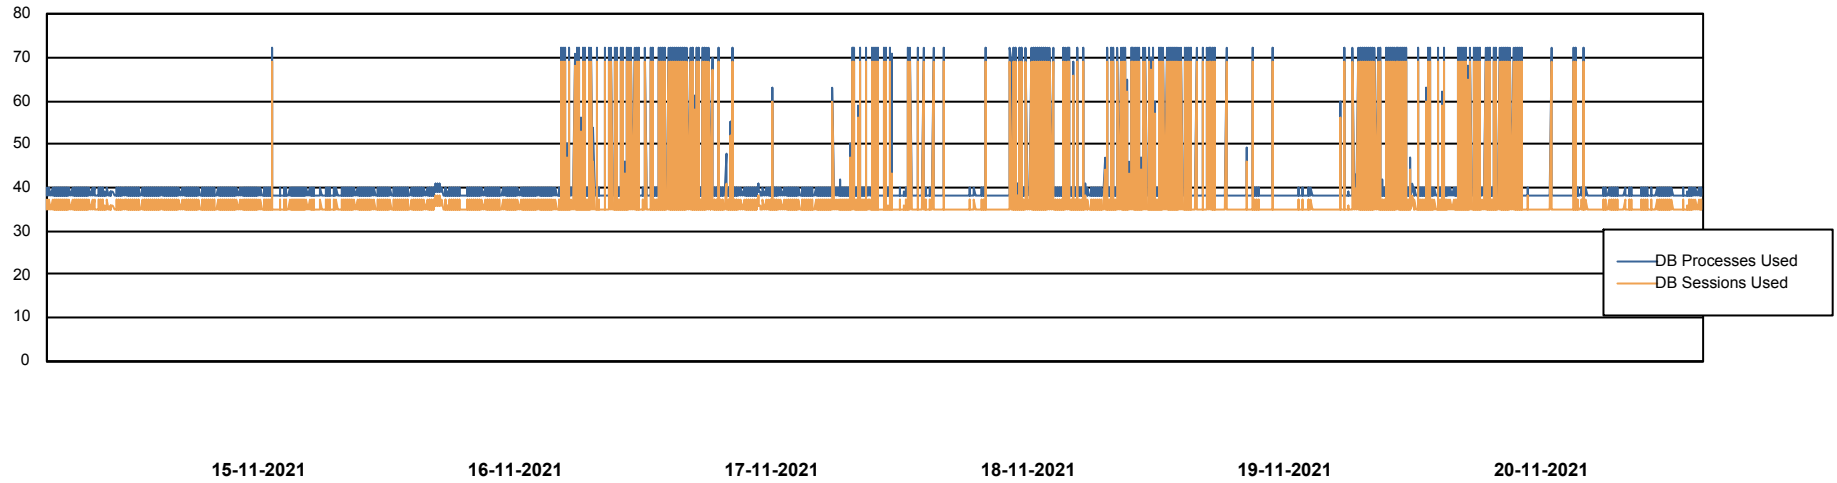

Weekly SLA Customer Report

Customer NIX_Production
Database ID 51

Database Performance NIXDB_BI

Weekly SLA Customer Report

Customer NIX_Production
Database ID 51

Database Performance NIXDB_Production

Weekly SLA Customer Report

Customer NIX_Production
Database ID 51

Database Performance NIXDB_Standby

DB Processes Max 300

Weekly SLA Customer Report

Customer NIX_Production
Database ID 51

DATABASE SIZE NIXDB_BI

Database growth over last month