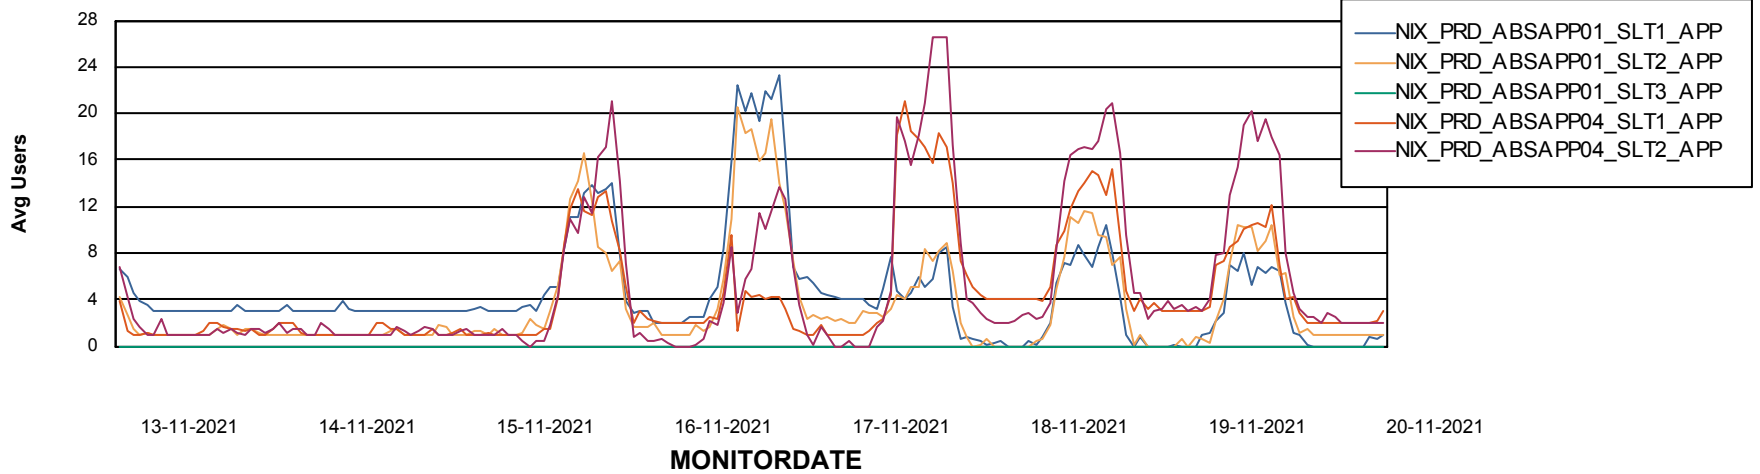

Weekly SLA Customer Report

Customer NIX_Production
Database ID 51

ABSSolute Application Server Services

Avg memory used per ABS Server Service

Avg users per day per ABS server

Weekly SLA Customer Report

Customer NIX_Production
Database ID 51