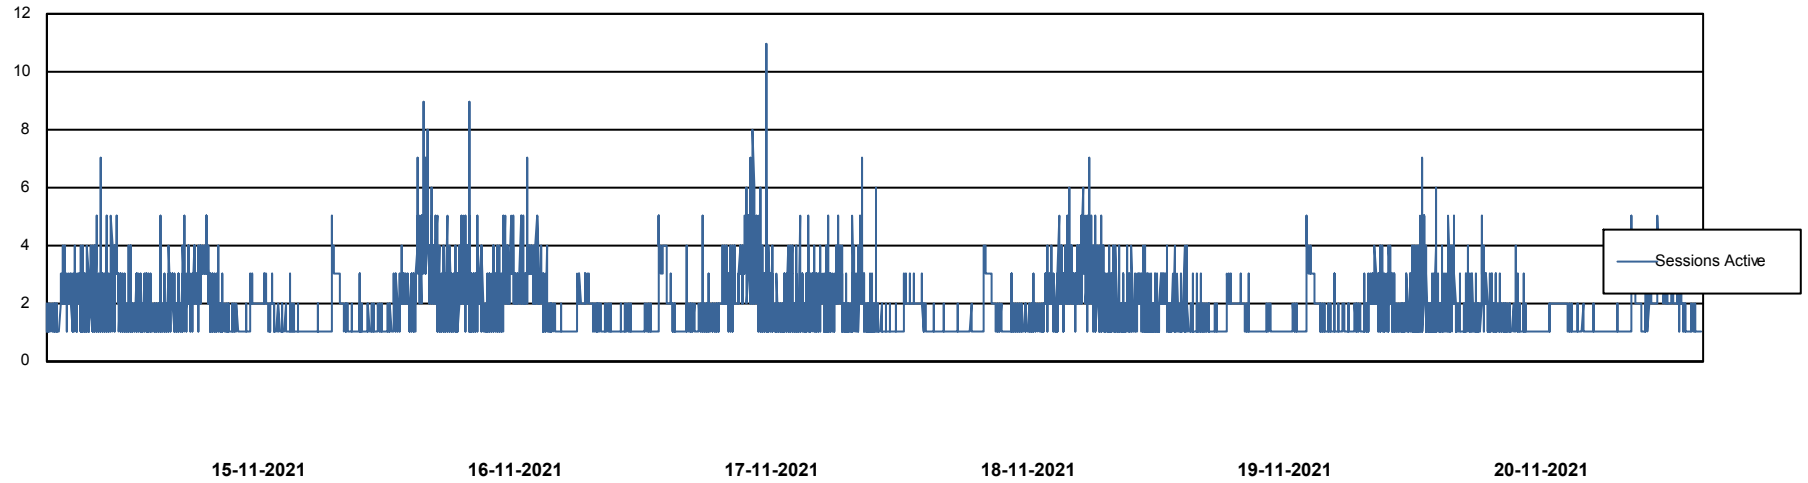

Weekly SLA Customer Report

Customer NIX_Production
Database ID 51

Database Performance NIXDB_BI

Weekly SLA Customer Report

Customer NIX_Production
Database ID 51

Database Performance NIXDB_Production

Weekly SLA Customer Report