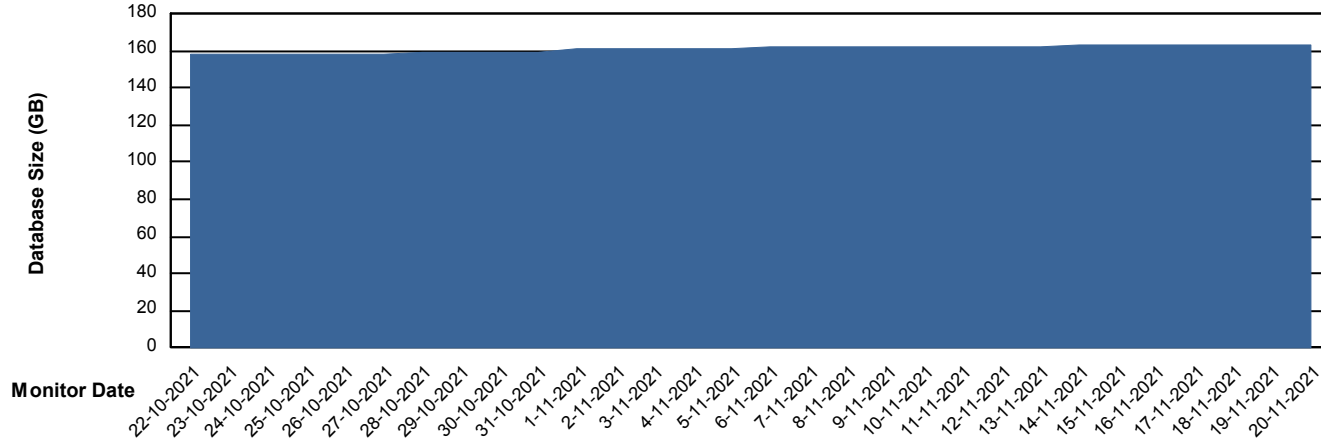

Customer NIX_Production
Database ID 51

Database Performance NIXDB_Standby

DB Processes Max 300

Weekly SLA Customer Report

Customer NIX_Production
Database ID 51

DATABASE SIZE NIXDB_BI

Database growth over last month