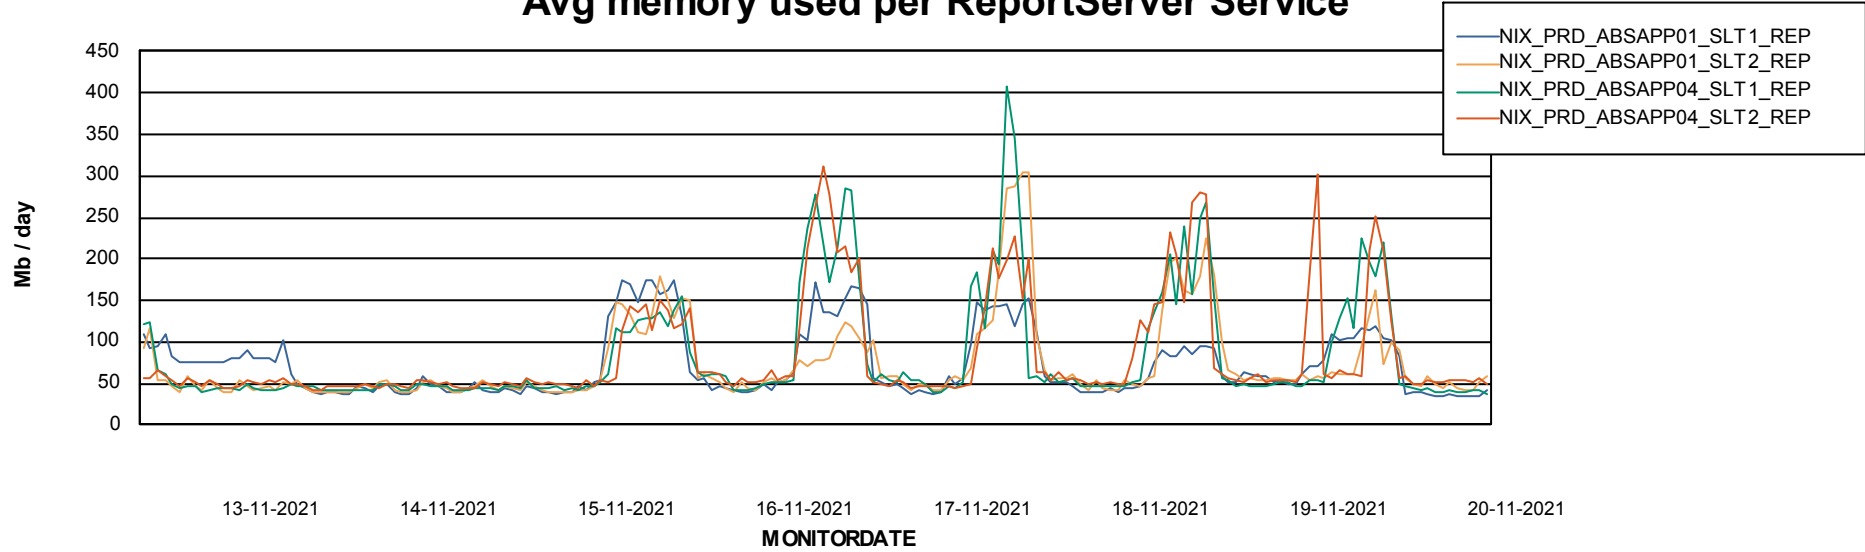

ABSSolute Application ReportServer Services

Avg memory used per ReportServer Service