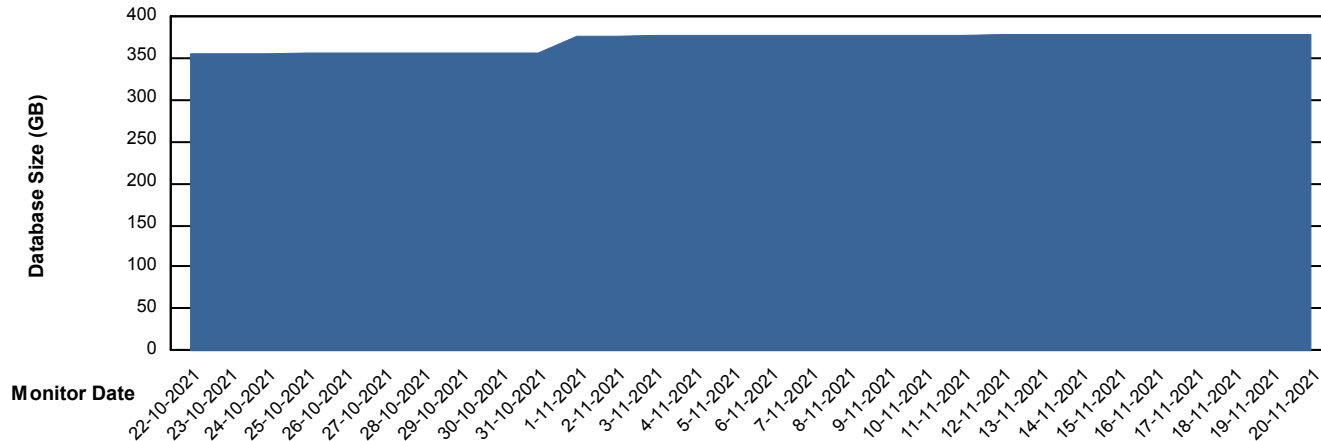

DATABASE SIZE NIXDB_Production

Database growth over last month