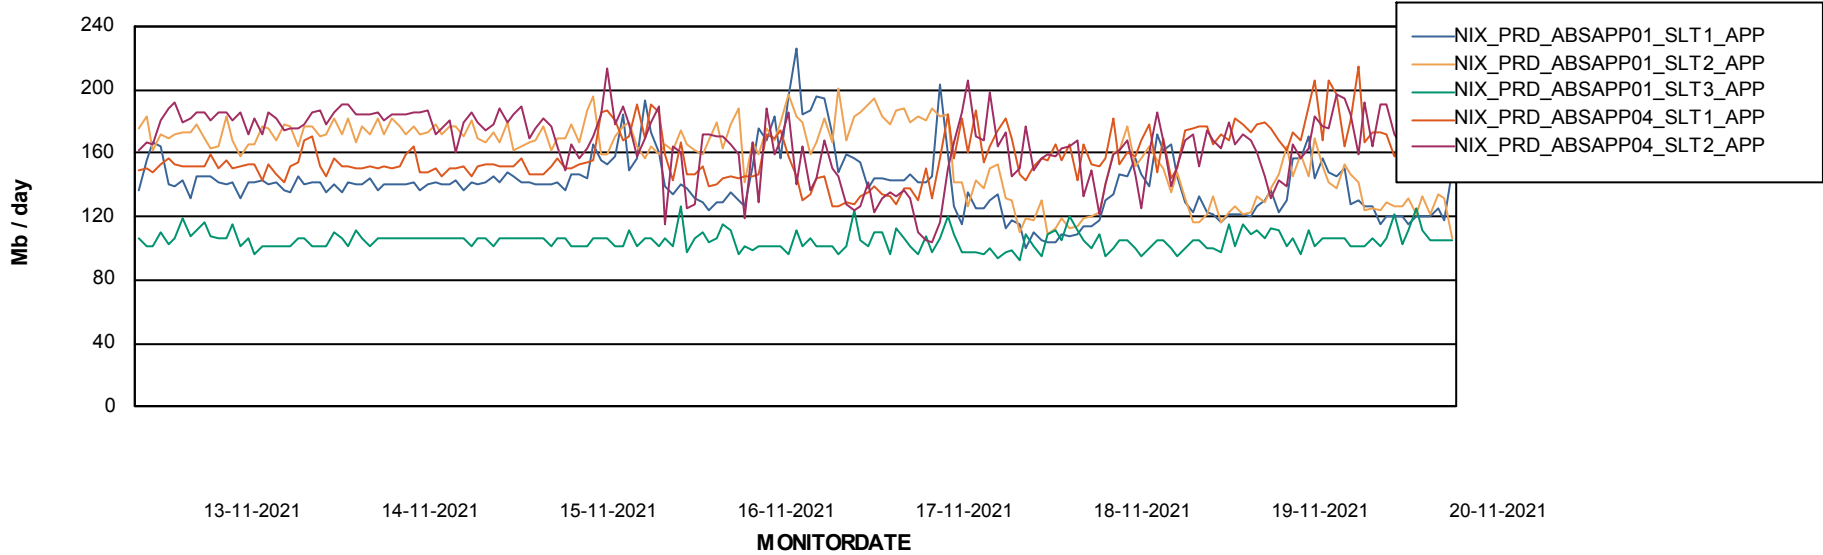

Weekly SLA Customer Report

Customer NIX_Production
Database ID 51

Database Tablespace NIXDB_Production

Date	Tablespace Name	Filesize (Gb)	Usedsize (Gb)	Percentage free
20-11-2021	ABSDATA	198	166	16
	INDX	248	193	22
19-11-2021	ABSDATA	198	166	16
	INDX	248	193	22
18-11-2021	ABSDATA	198	166	16
	INDX	248	193	22
17-11-2021	ABSDATA	198	166	16
	INDX	248	193	22
16-11-2021	ABSDATA	198	166	16
	INDX	248	193	22
15-11-2021	ABSDATA	198	166	16
	INDX	248	193	22
14-11-2021	ABSDATA	198	166	16
	INDX	248	193	22

Weekly SLA Customer Report

Customer NIX_Production
Database ID 51

ABSSolute Application Server Services

Avg memory used per ABS Server Service

Avg users per day per ABS server

Weekly SLA Customer Report

Customer NIX_Production
Database ID 51