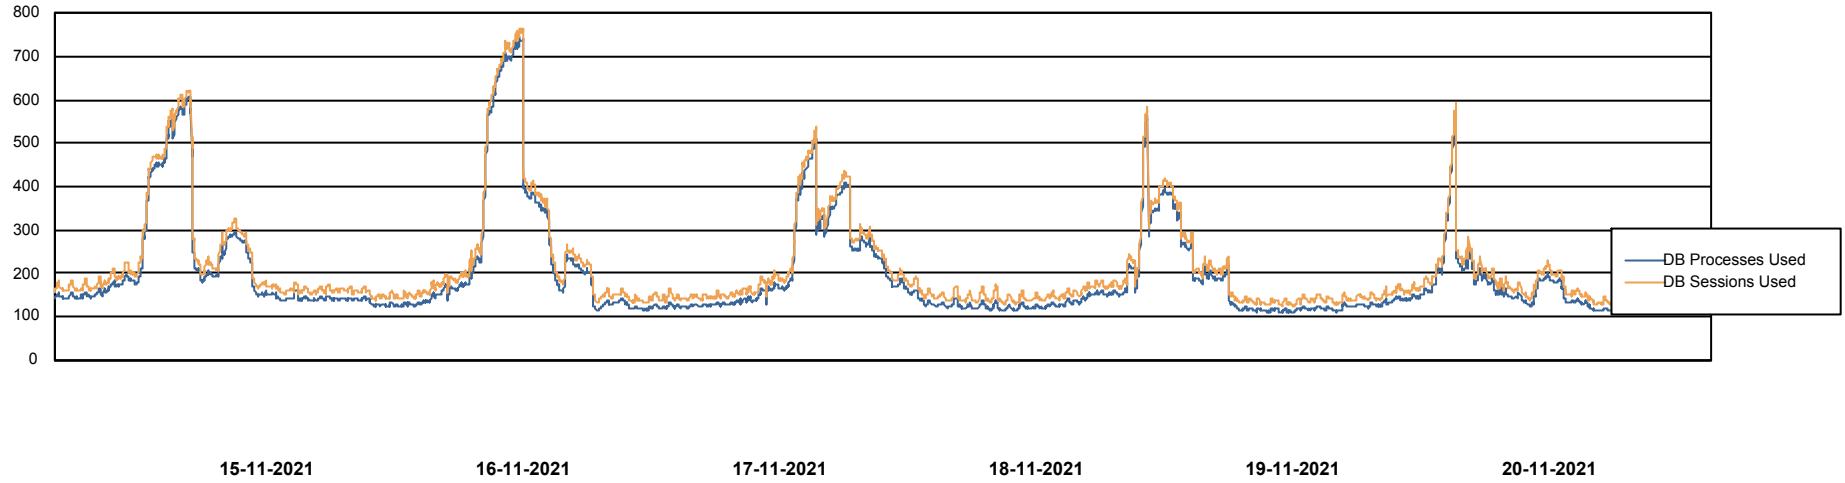

Weekly SLA Customer Report

Customer NIX_Production
Database ID 51

Database Performance NIXDB_BI

Weekly SLA Customer Report

Customer NIX_Production
Database ID 51

Database Performance NIXDB_Production

Weekly SLA Customer Report

Customer NIX_Production
Database ID 51

Database Performance NIXDB_Standby

DB Processes Max 300

Weekly SLA Customer Report

Customer NIX_Production
Database ID 51

DATABASE SIZE NIXDB_BI

Database growth over last month