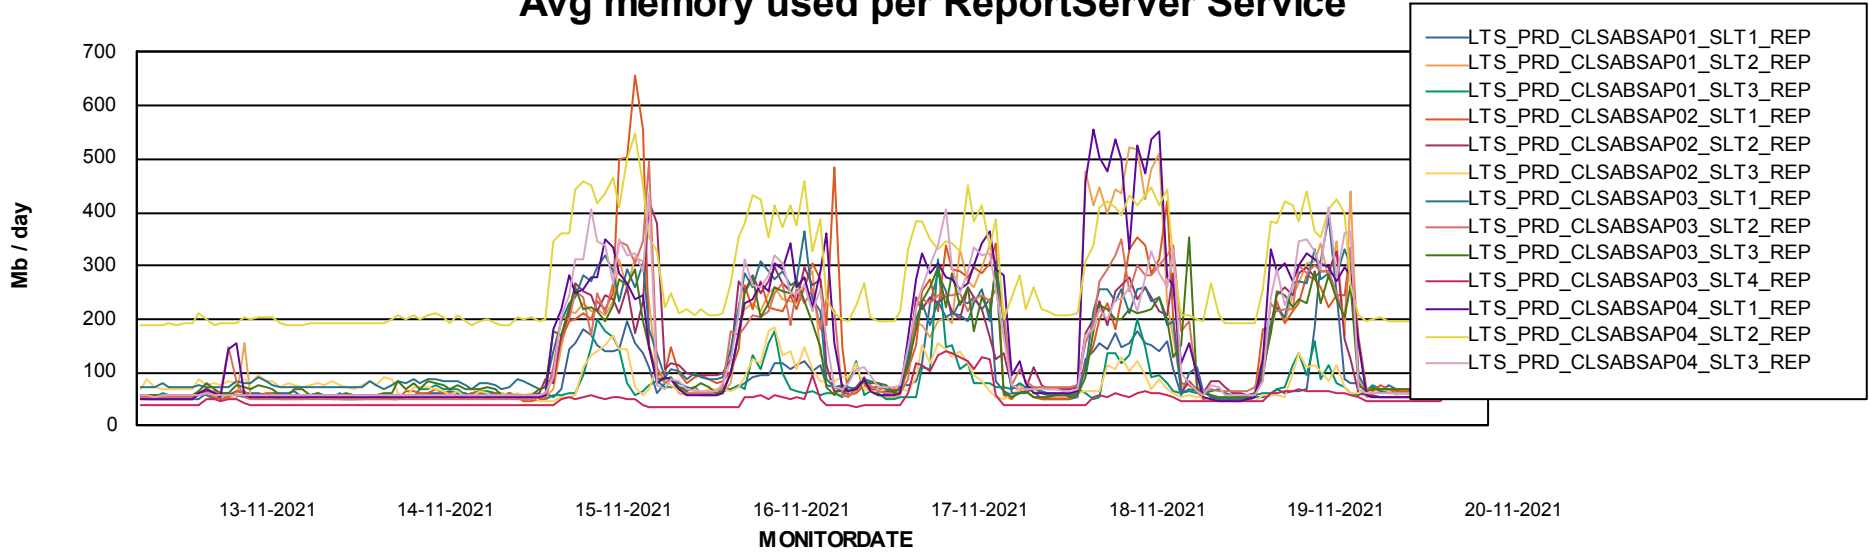

ABSSolute Application ReportServer Services

Avg memory used per ReportServer Service