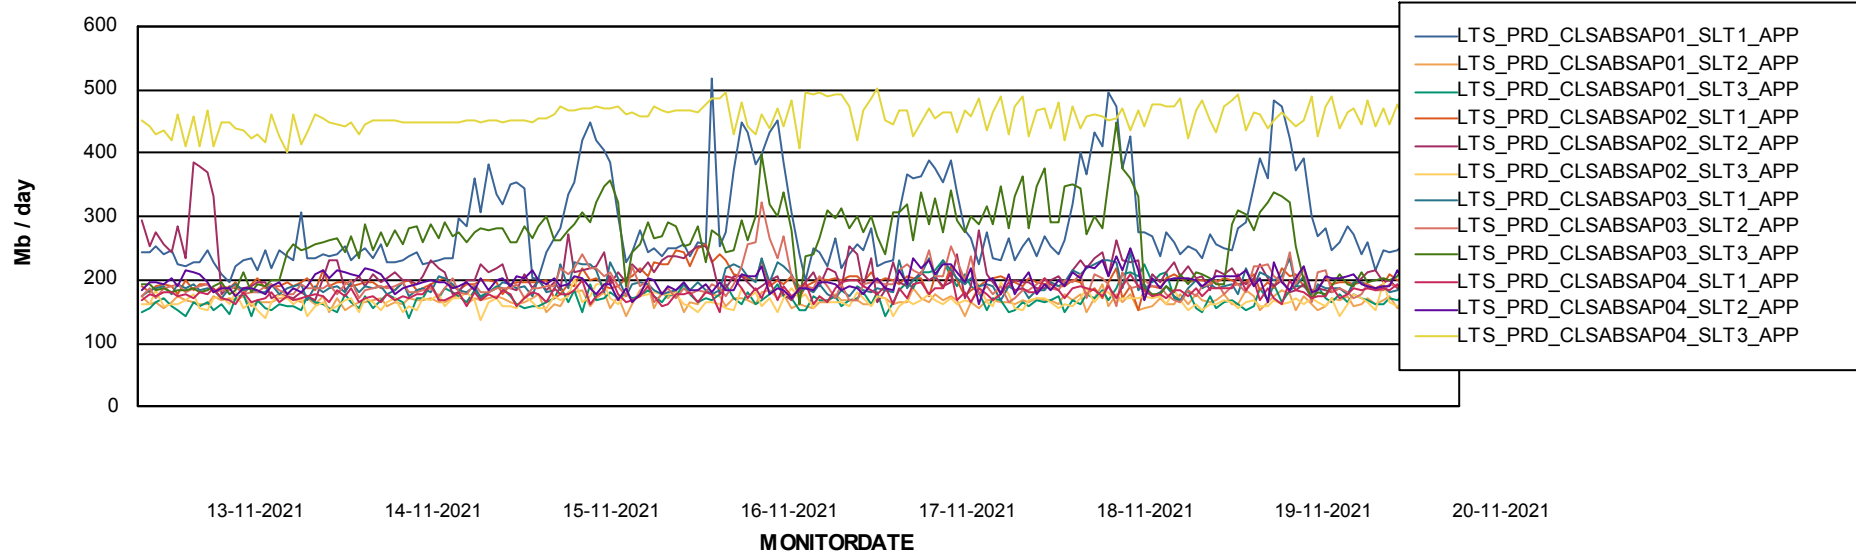

ABSSolute Application Server Services

Avg memory used per ABS Server Service