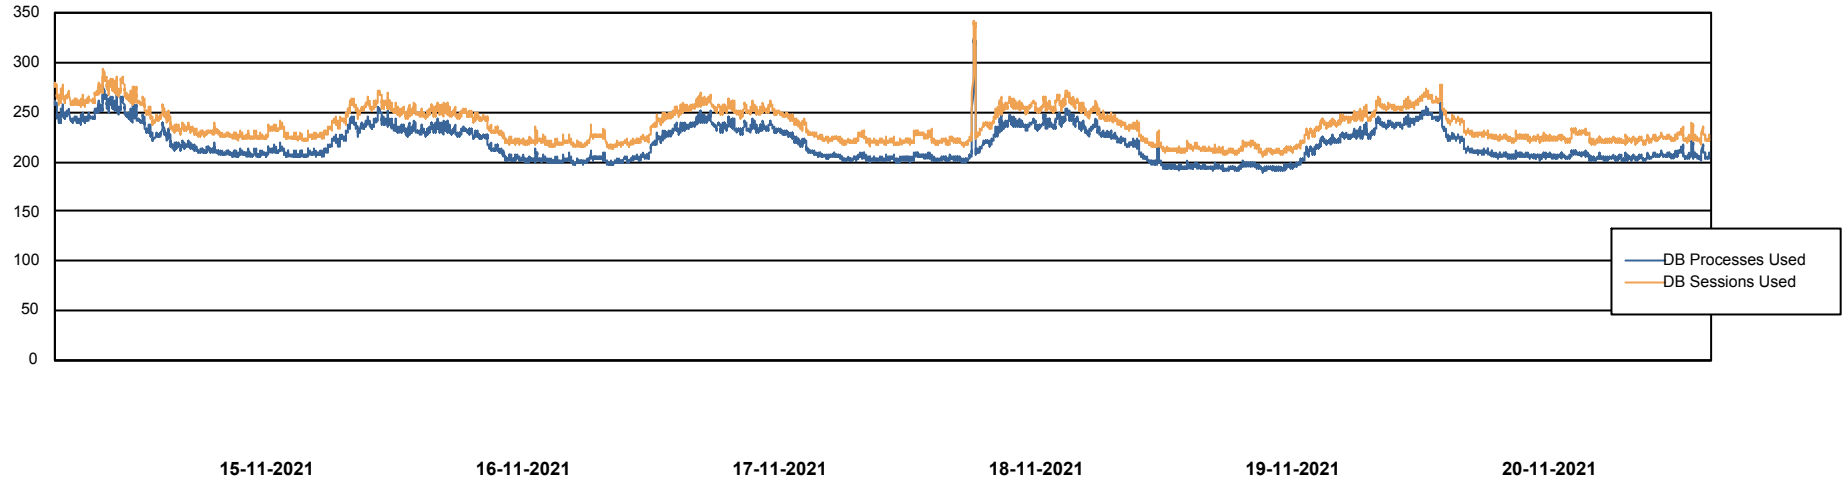

Database Performance LTS_PROD_CLSABSD01_PRDB