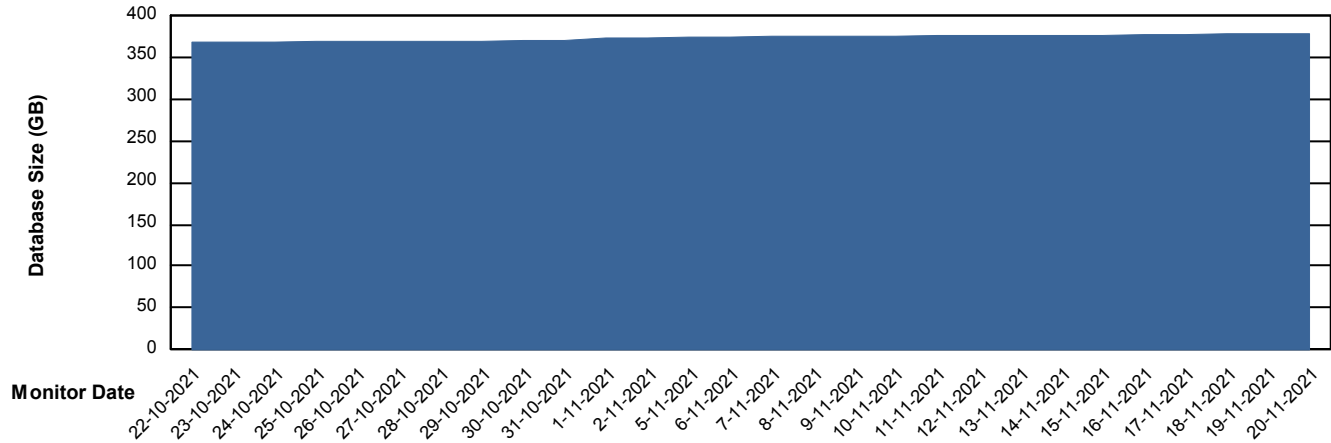

DATABASE SIZE LTS_PROD_CLSABSBI01_BI

Database growth over last month