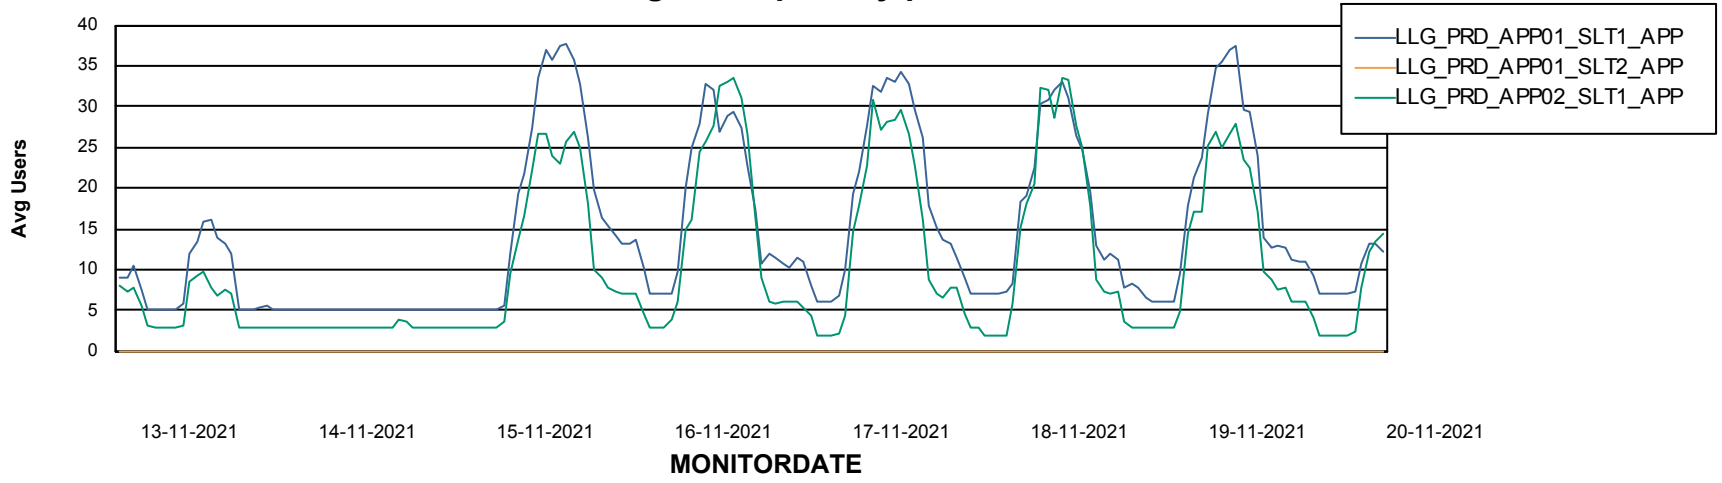

Avg users per day per ABS server