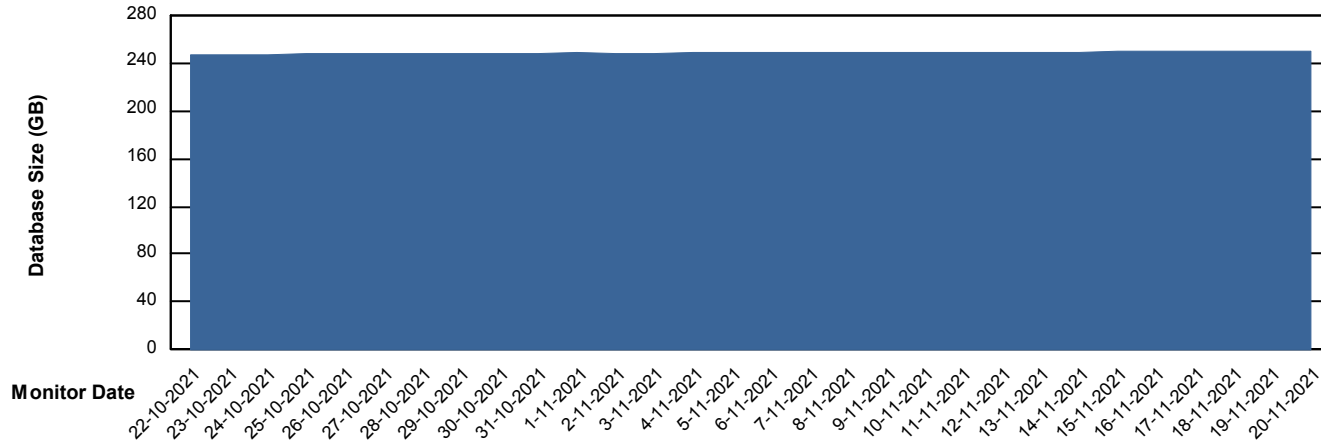

DATABASE SIZE LLGDB_Production

Database growth over last month