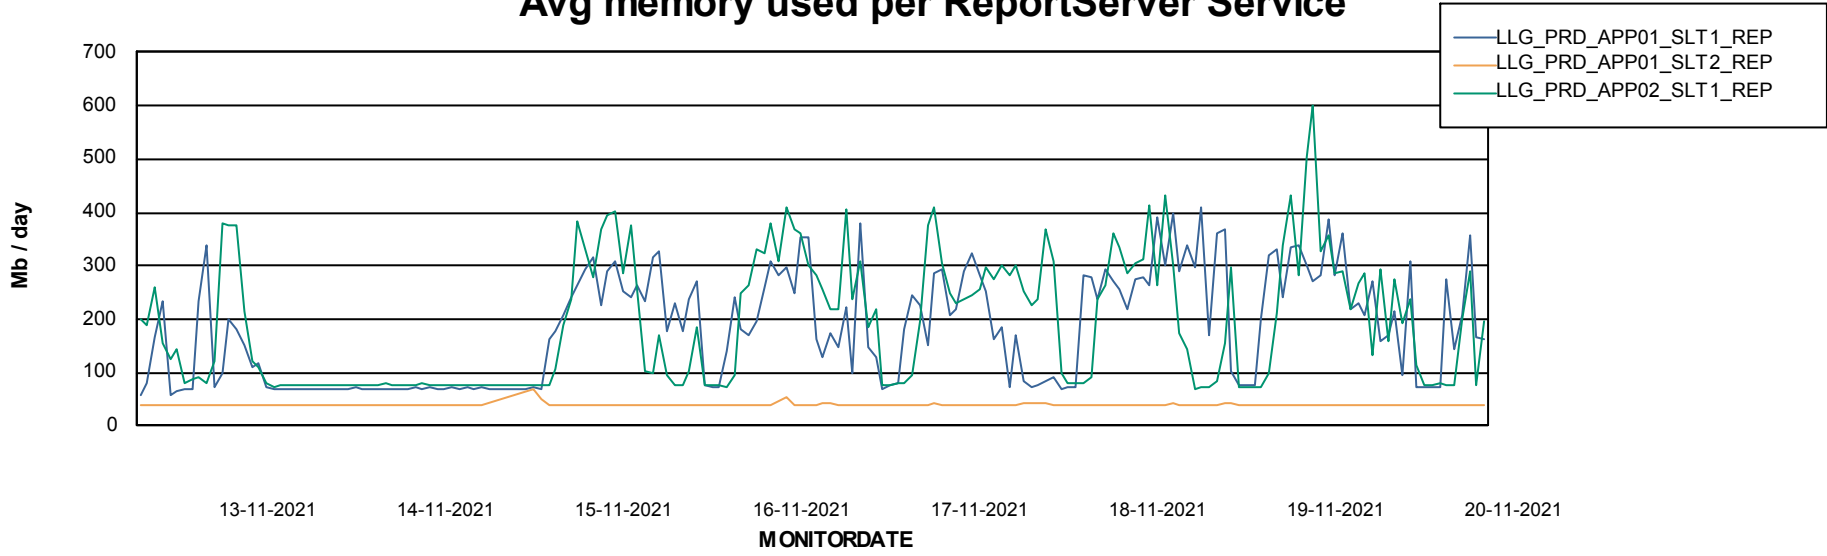

ABSSolute Application Server Services

Avg memory used per ReportServer Service