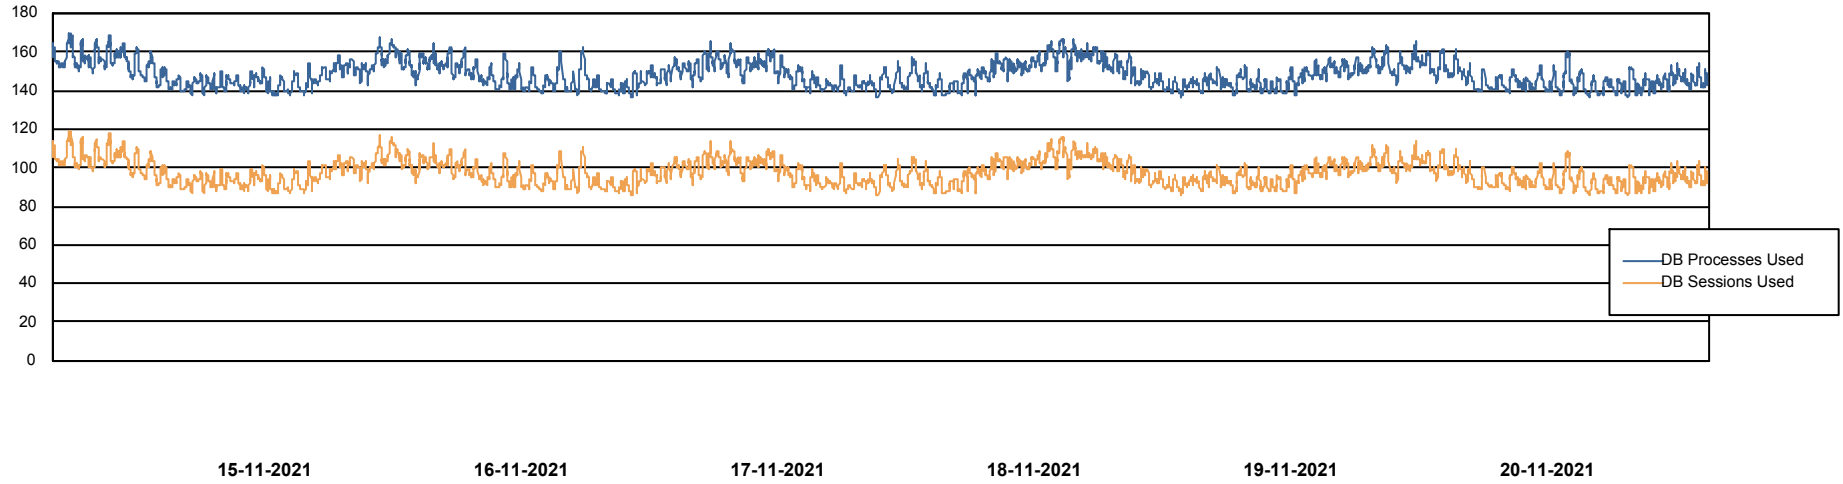

Database Performance LIGDB_Production

DB Processes Max 4
DB Processes Max 300