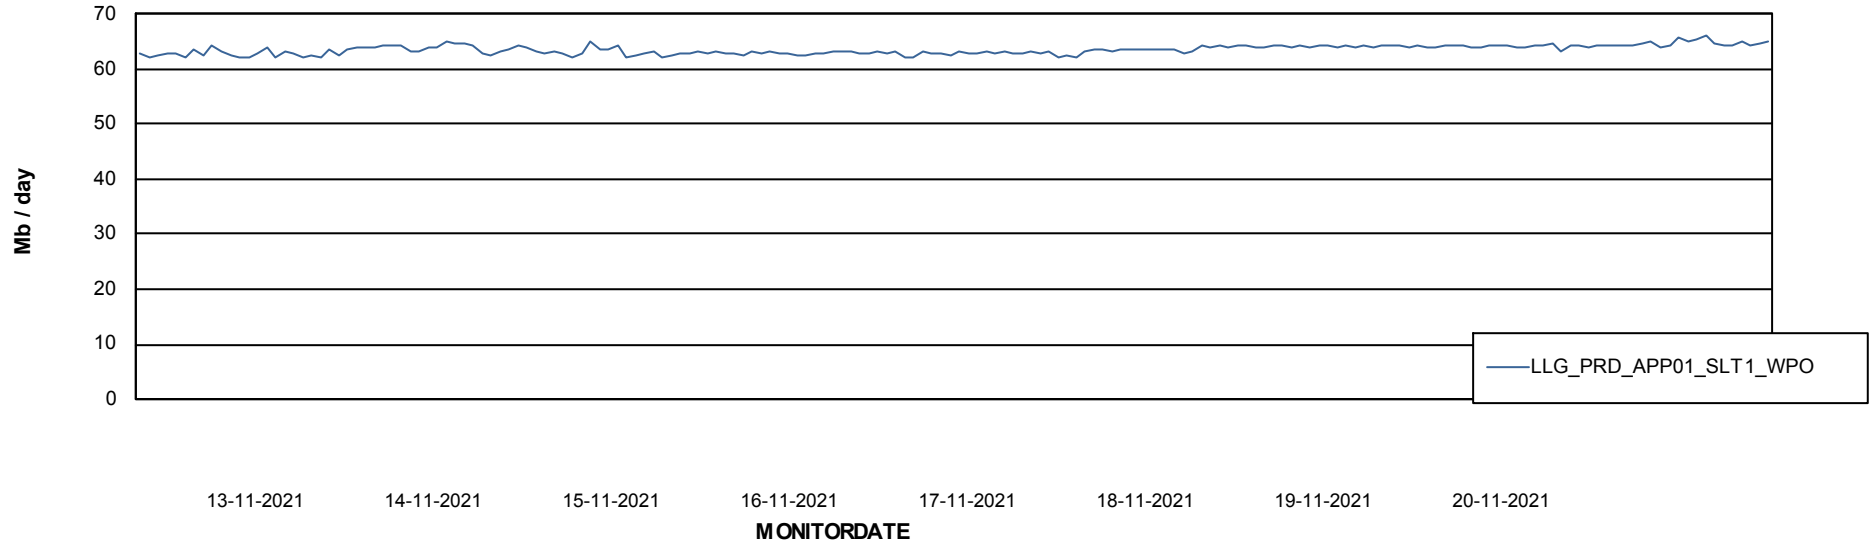

ABSSolute Application Server Services

Avg memory used per ABS Web component