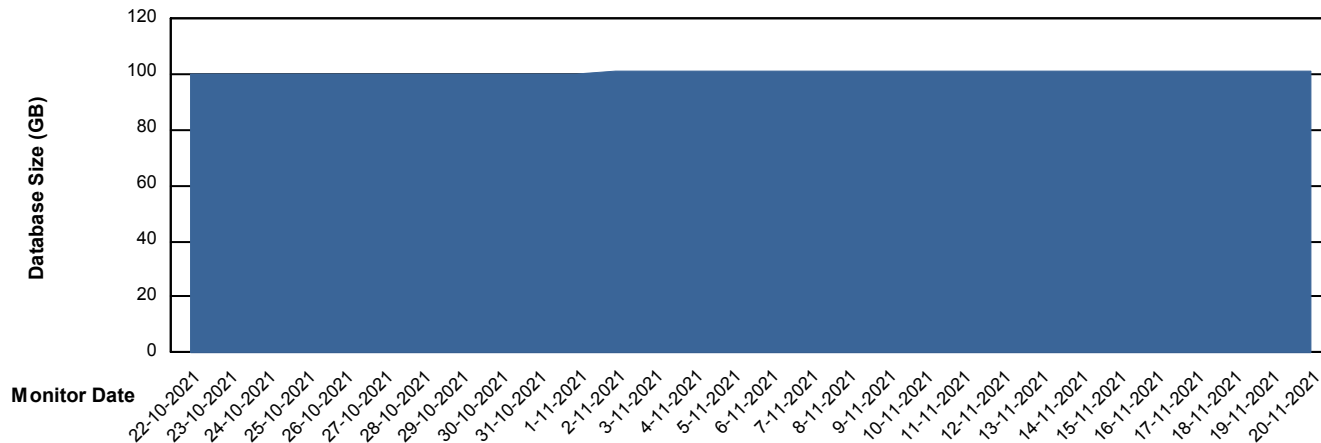

DATABASE SIZE LLGDBBI_Production

Database growth over last month