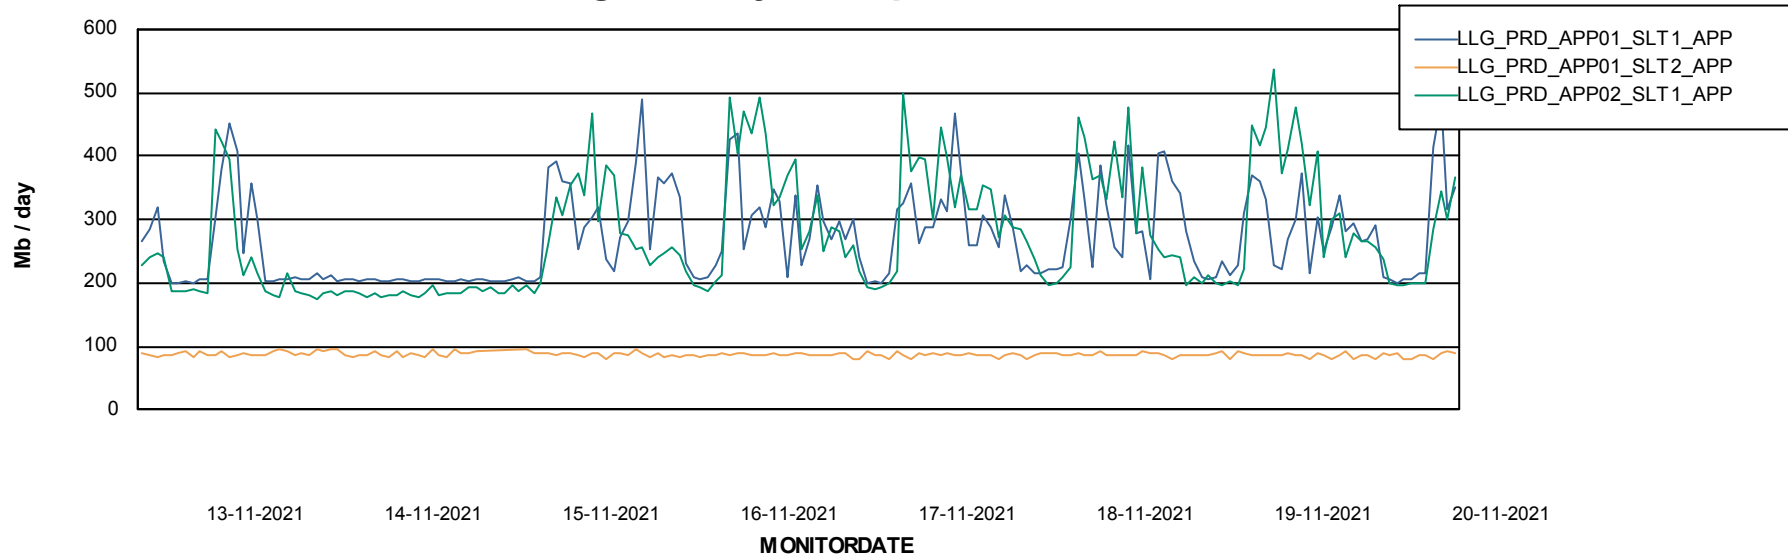

ABSolute Application Server Services

Avg memory used per ABS Server Service