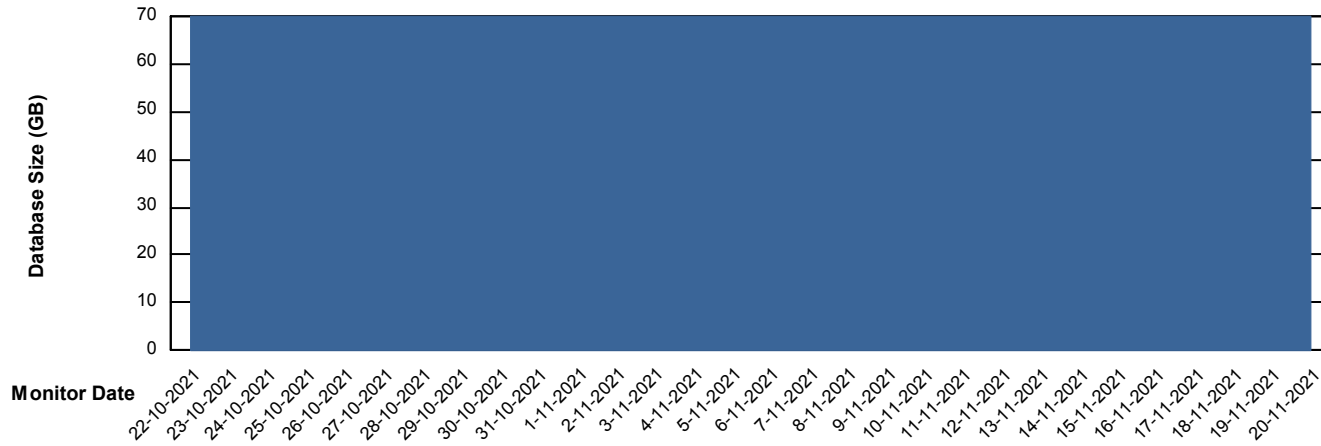

DATABASE SIZE KLA_TST_KLAHQORA04_DB

Database growth over last month