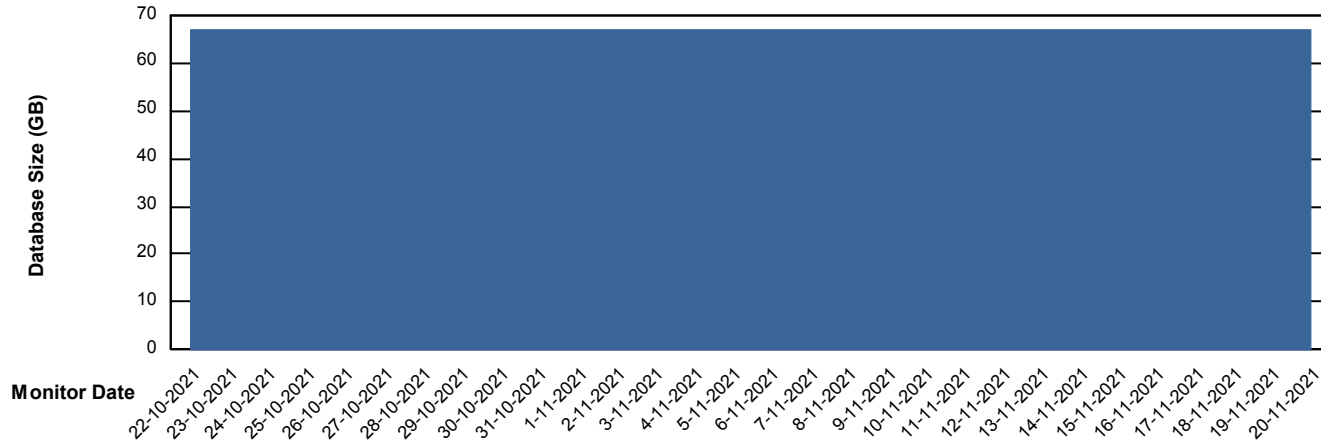

DATABASE SIZE KLA_PRD_KLAHQORA03_DB

Database growth over last month