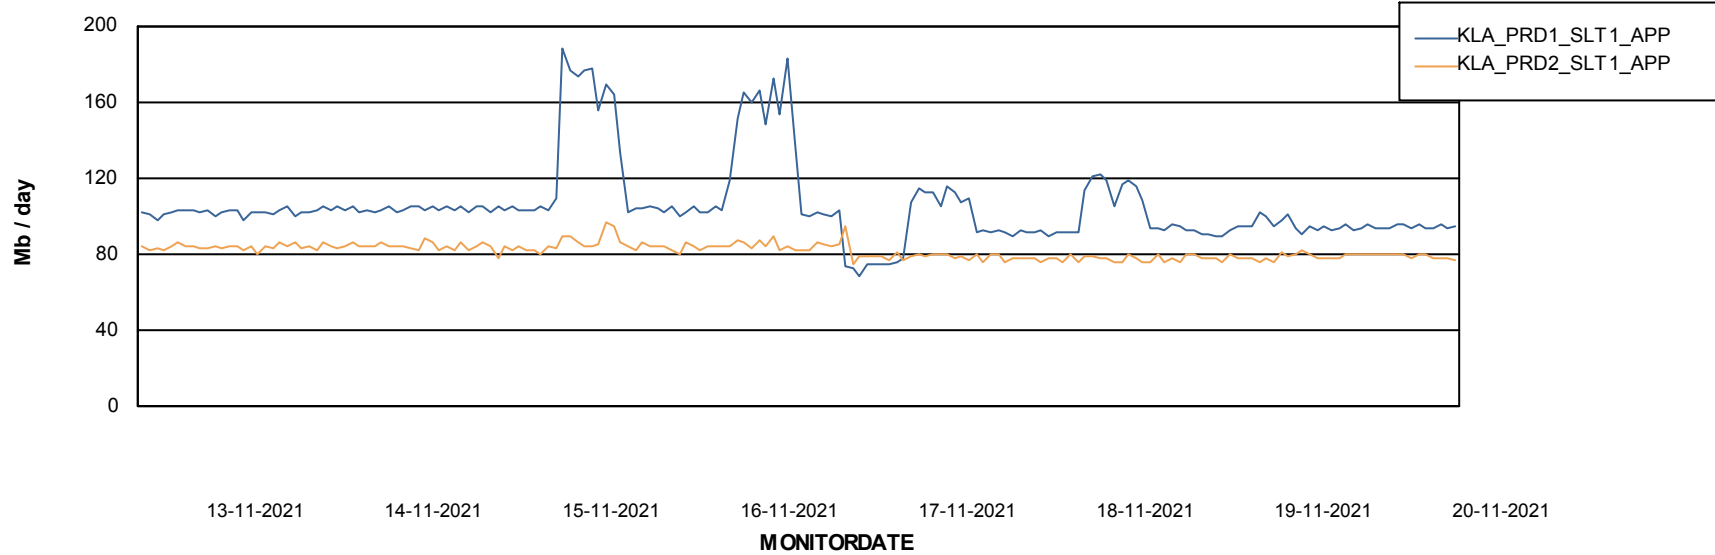

ABSSolute Application Server Services

Avg memory used per ABS Server Service